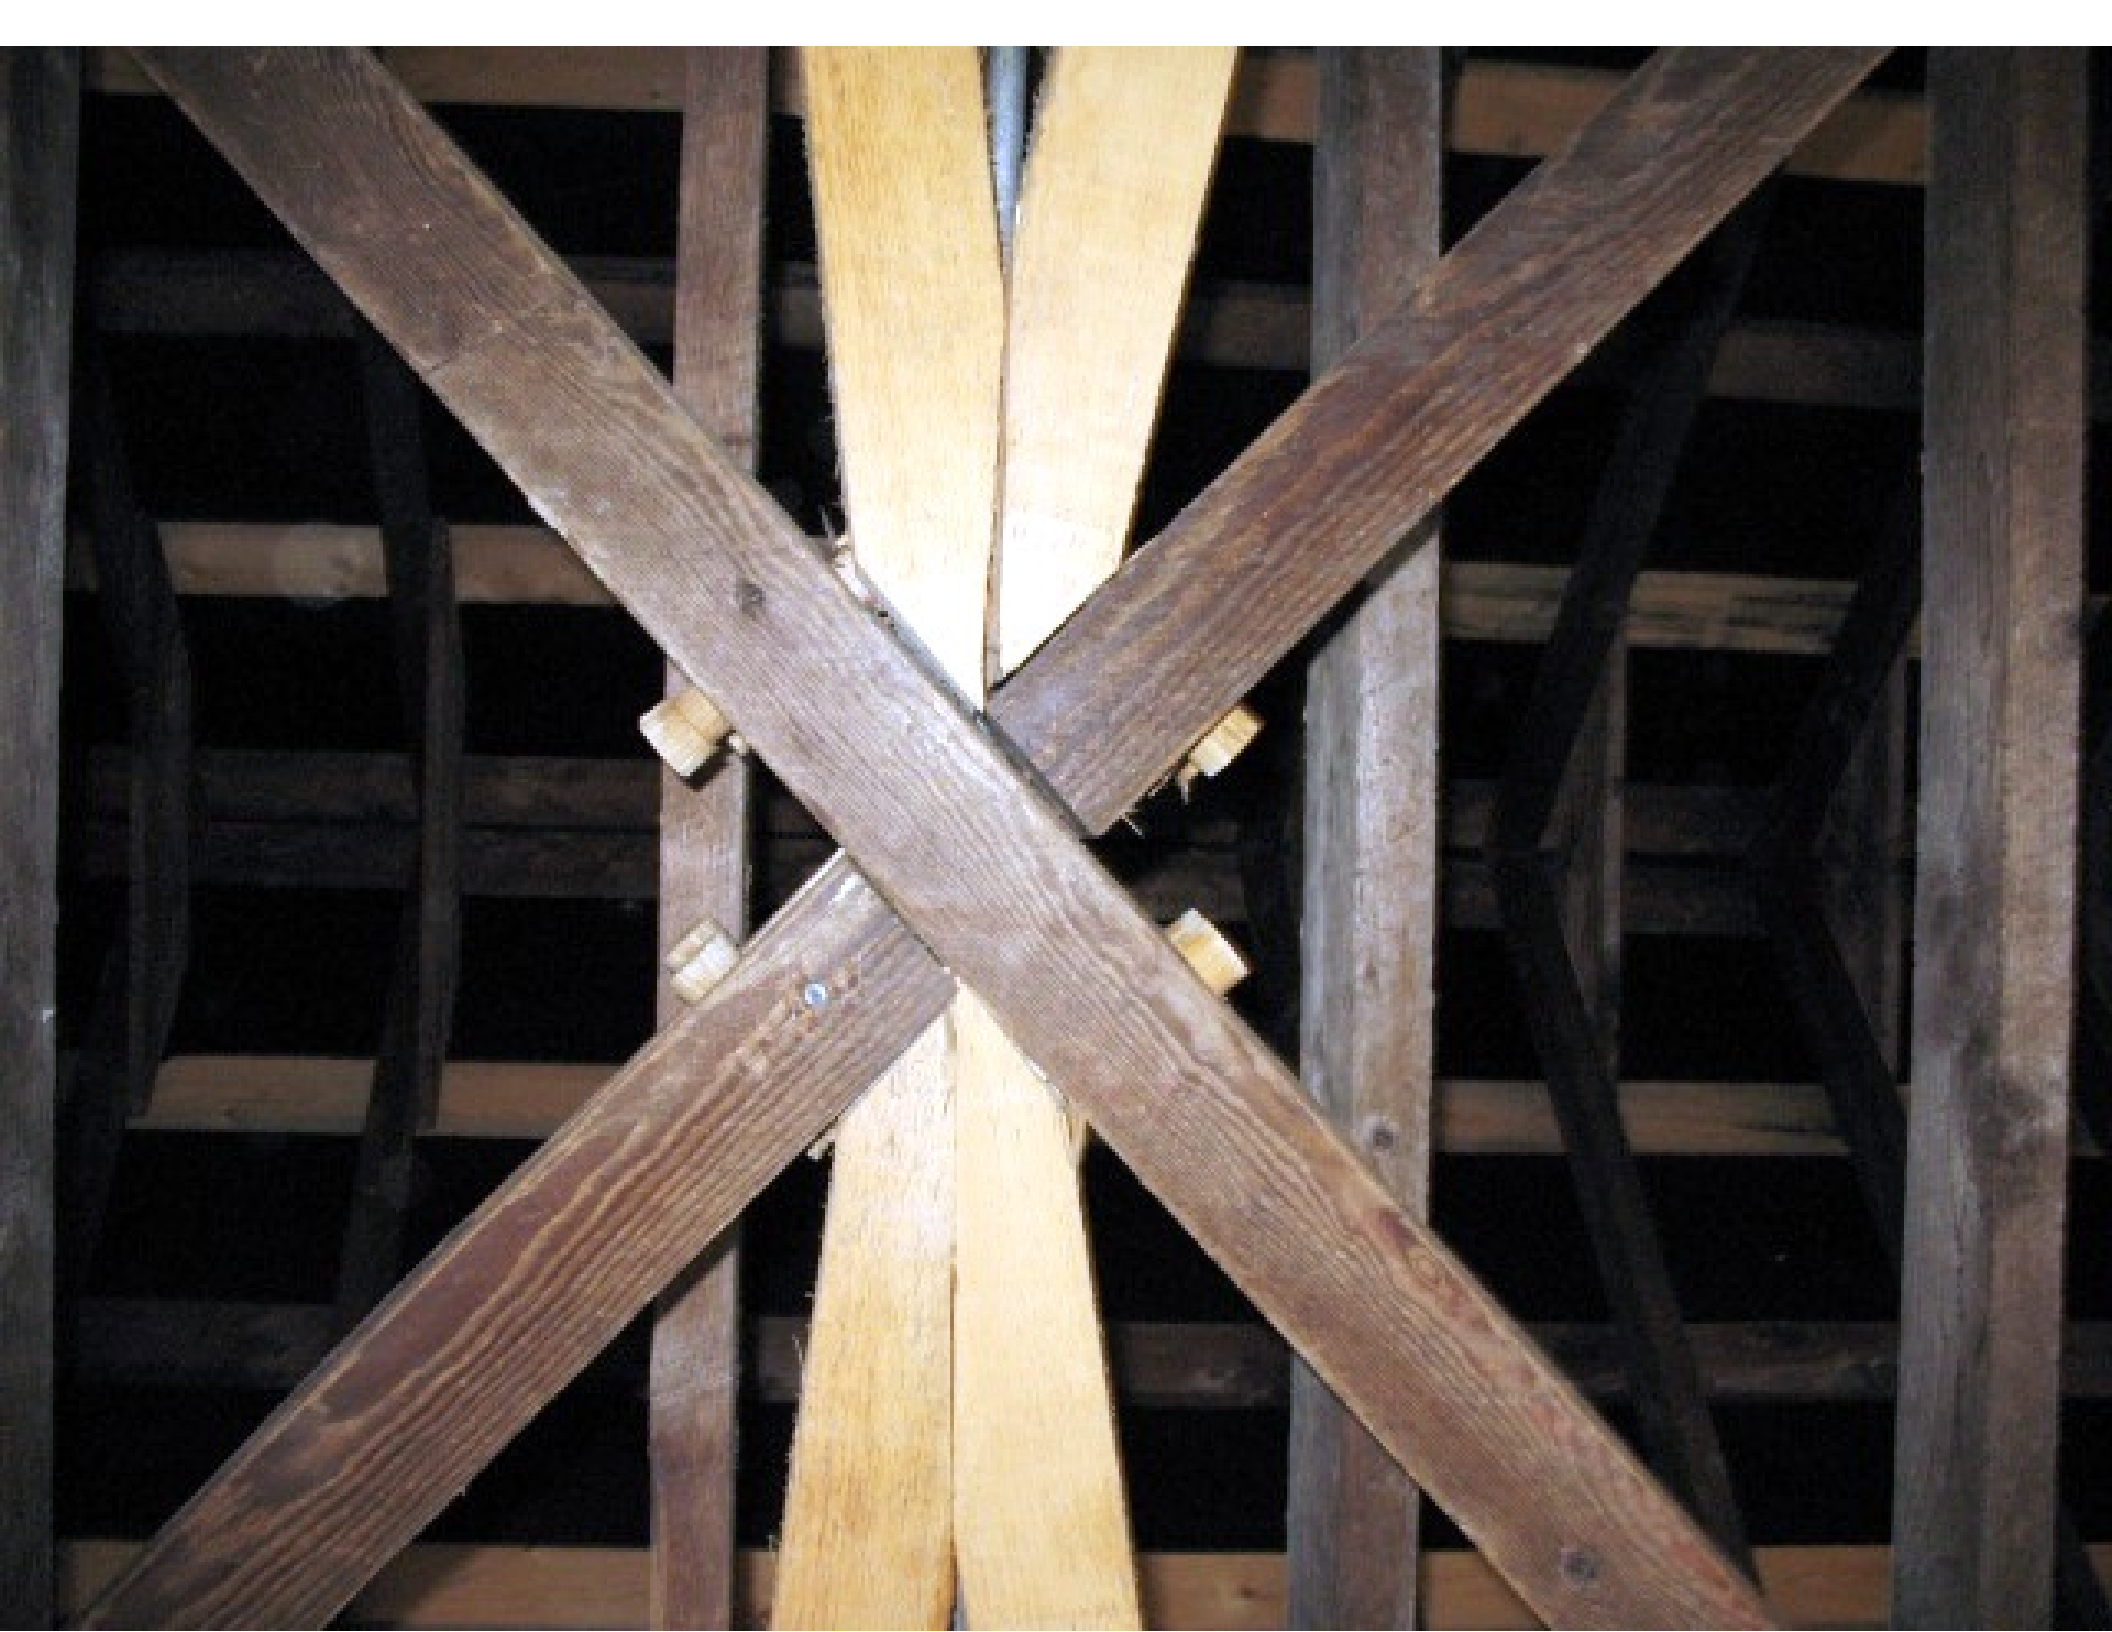

LEGAL LOAD
LIMIT
12,000
POUNDS

ROK

RO

METHUEN

CO

Handwritten red graffiti on a diagonal beam.

Handwritten white graffiti on a diagonal beam.

Handwritten blue graffiti on a diagonal beam.

Handwritten white graffiti on a diagonal beam.

9'-0"

LEGAL LOAD
LIMIT
12,000
POUNDS

LEGAL LOAD
12,000
LBS