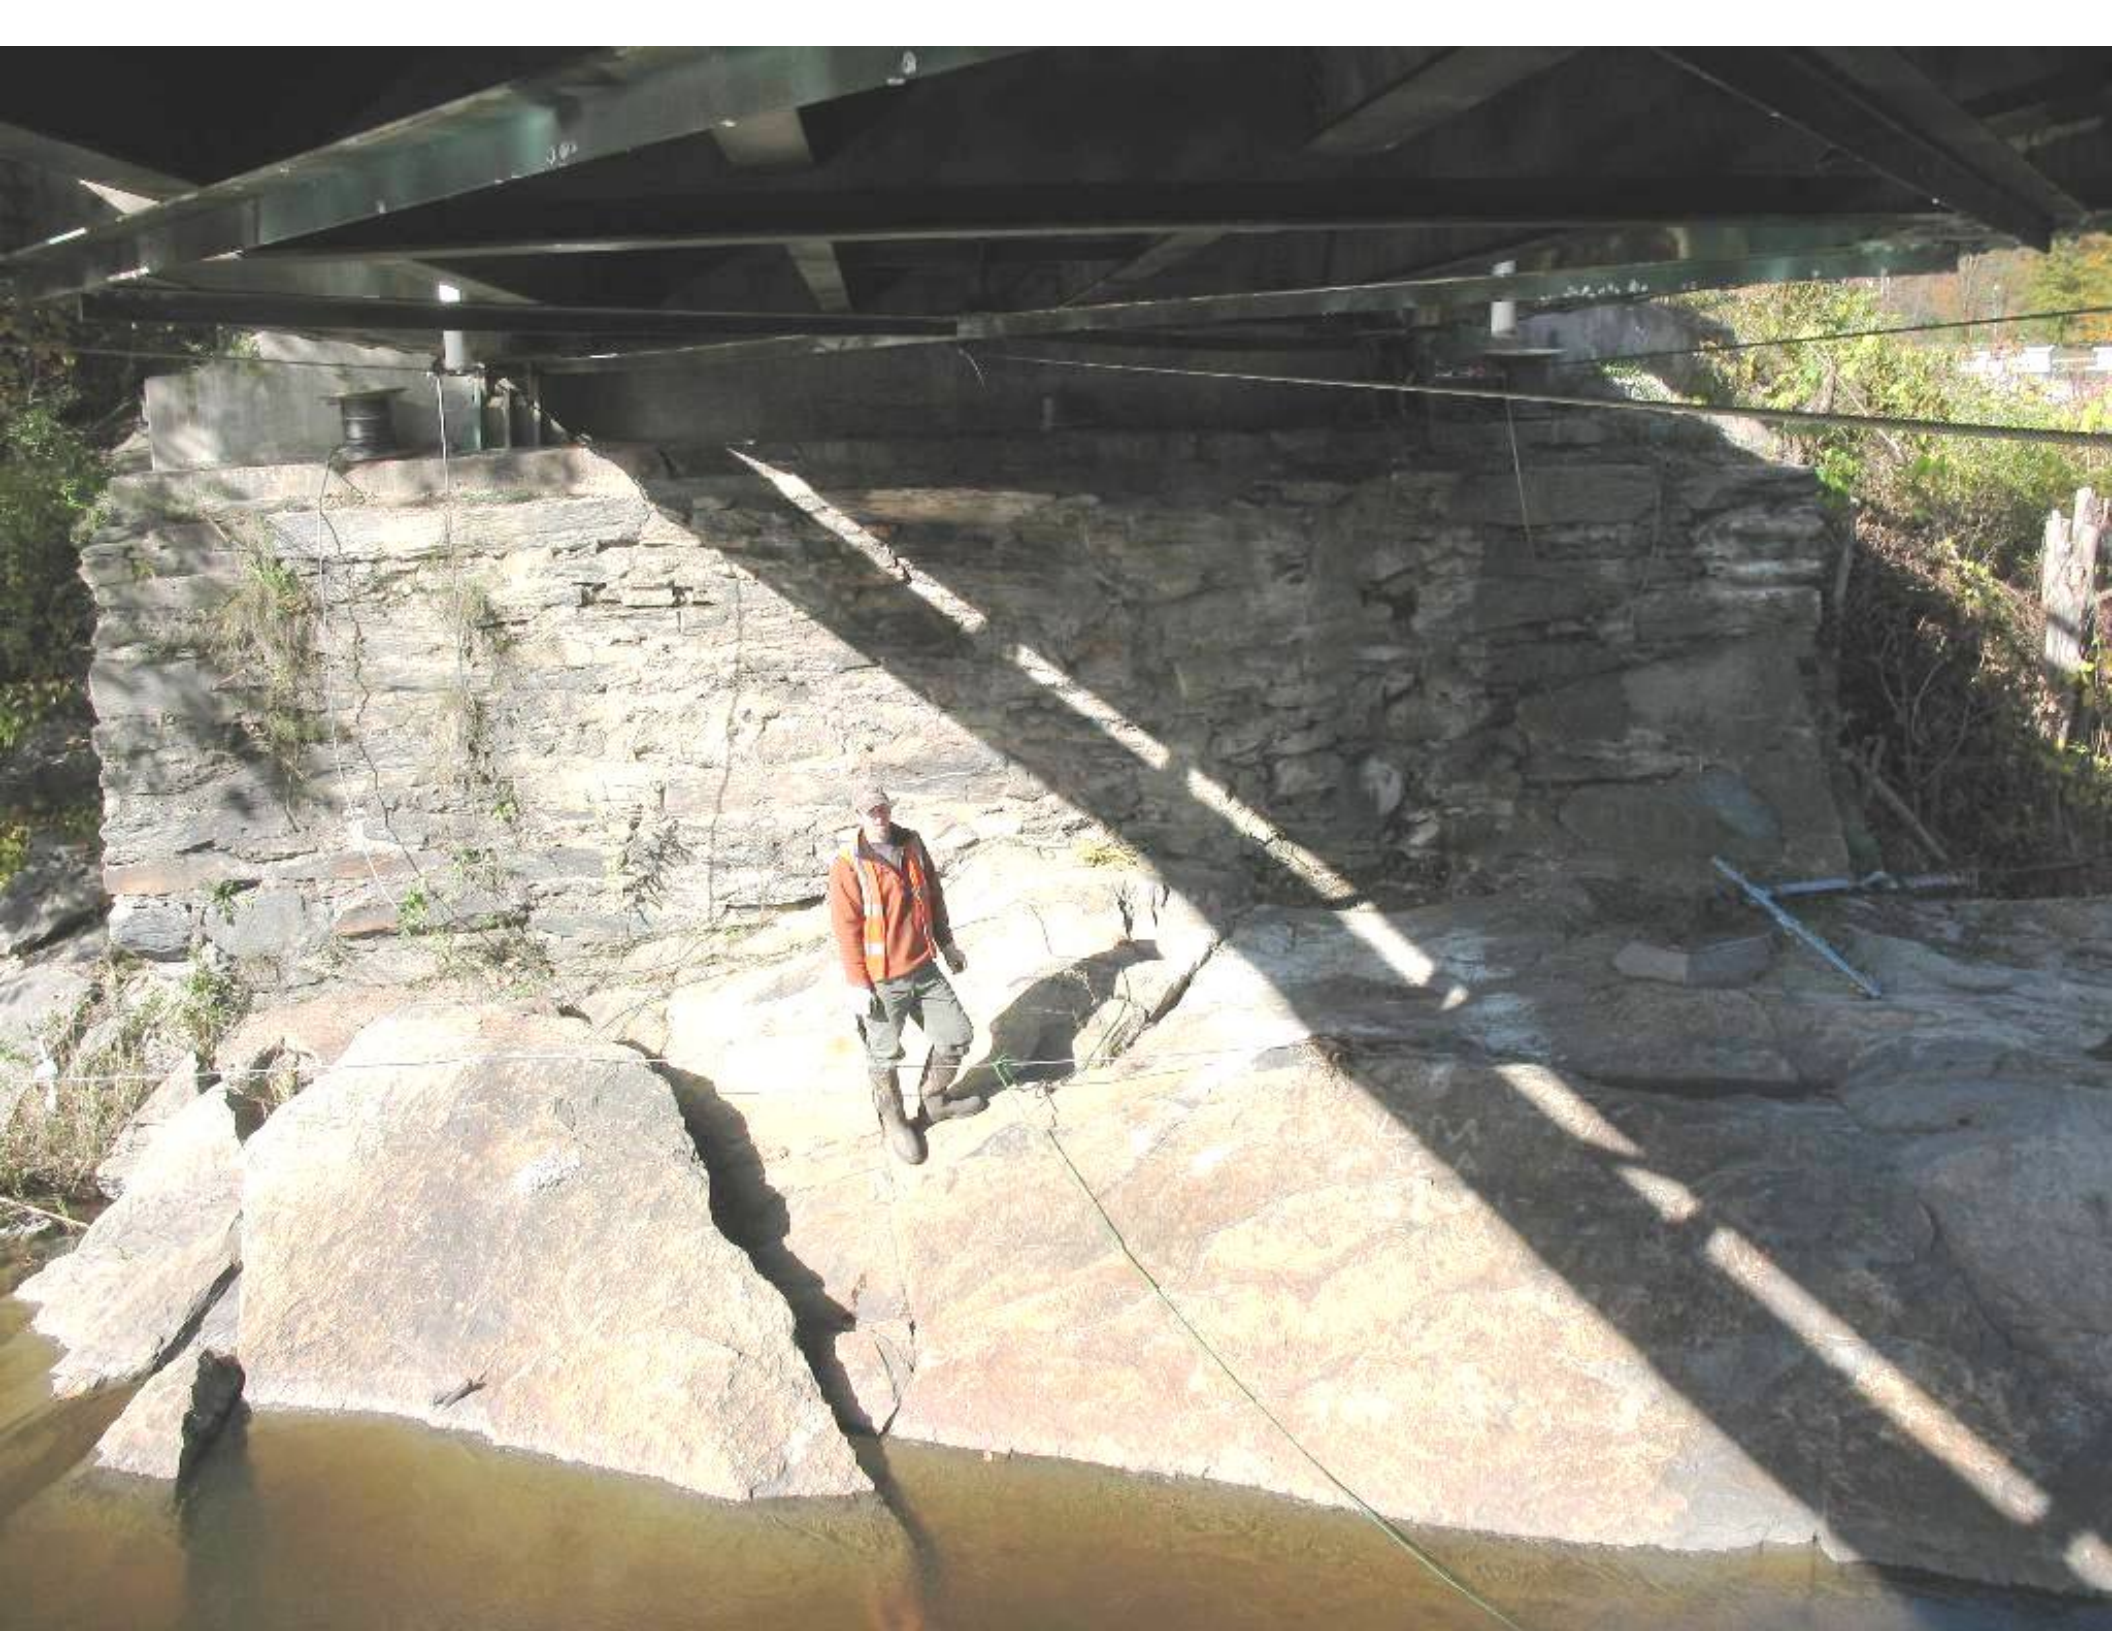

NARROW
BRIDGE

WEIGHT
LIMIT
12
TONS

WEIGHT
LIMIT
12
TONS

and loved.
life. 153

Brandon
(my brother)
by Chang
never (my friend)

**NARROW
BRIDGE**

WEIGHT
LIMIT
12
TONS

07/21/2010 09:47

WEIGHT
LIMIT
12
TONS

07/21/2010 09:47

USA

CARNE

07/21/2010 10:02

07/21/2010 10:02

**WEIGHT
LIMIT
12
TONS**

Forget Saddam,
Where's Osama?