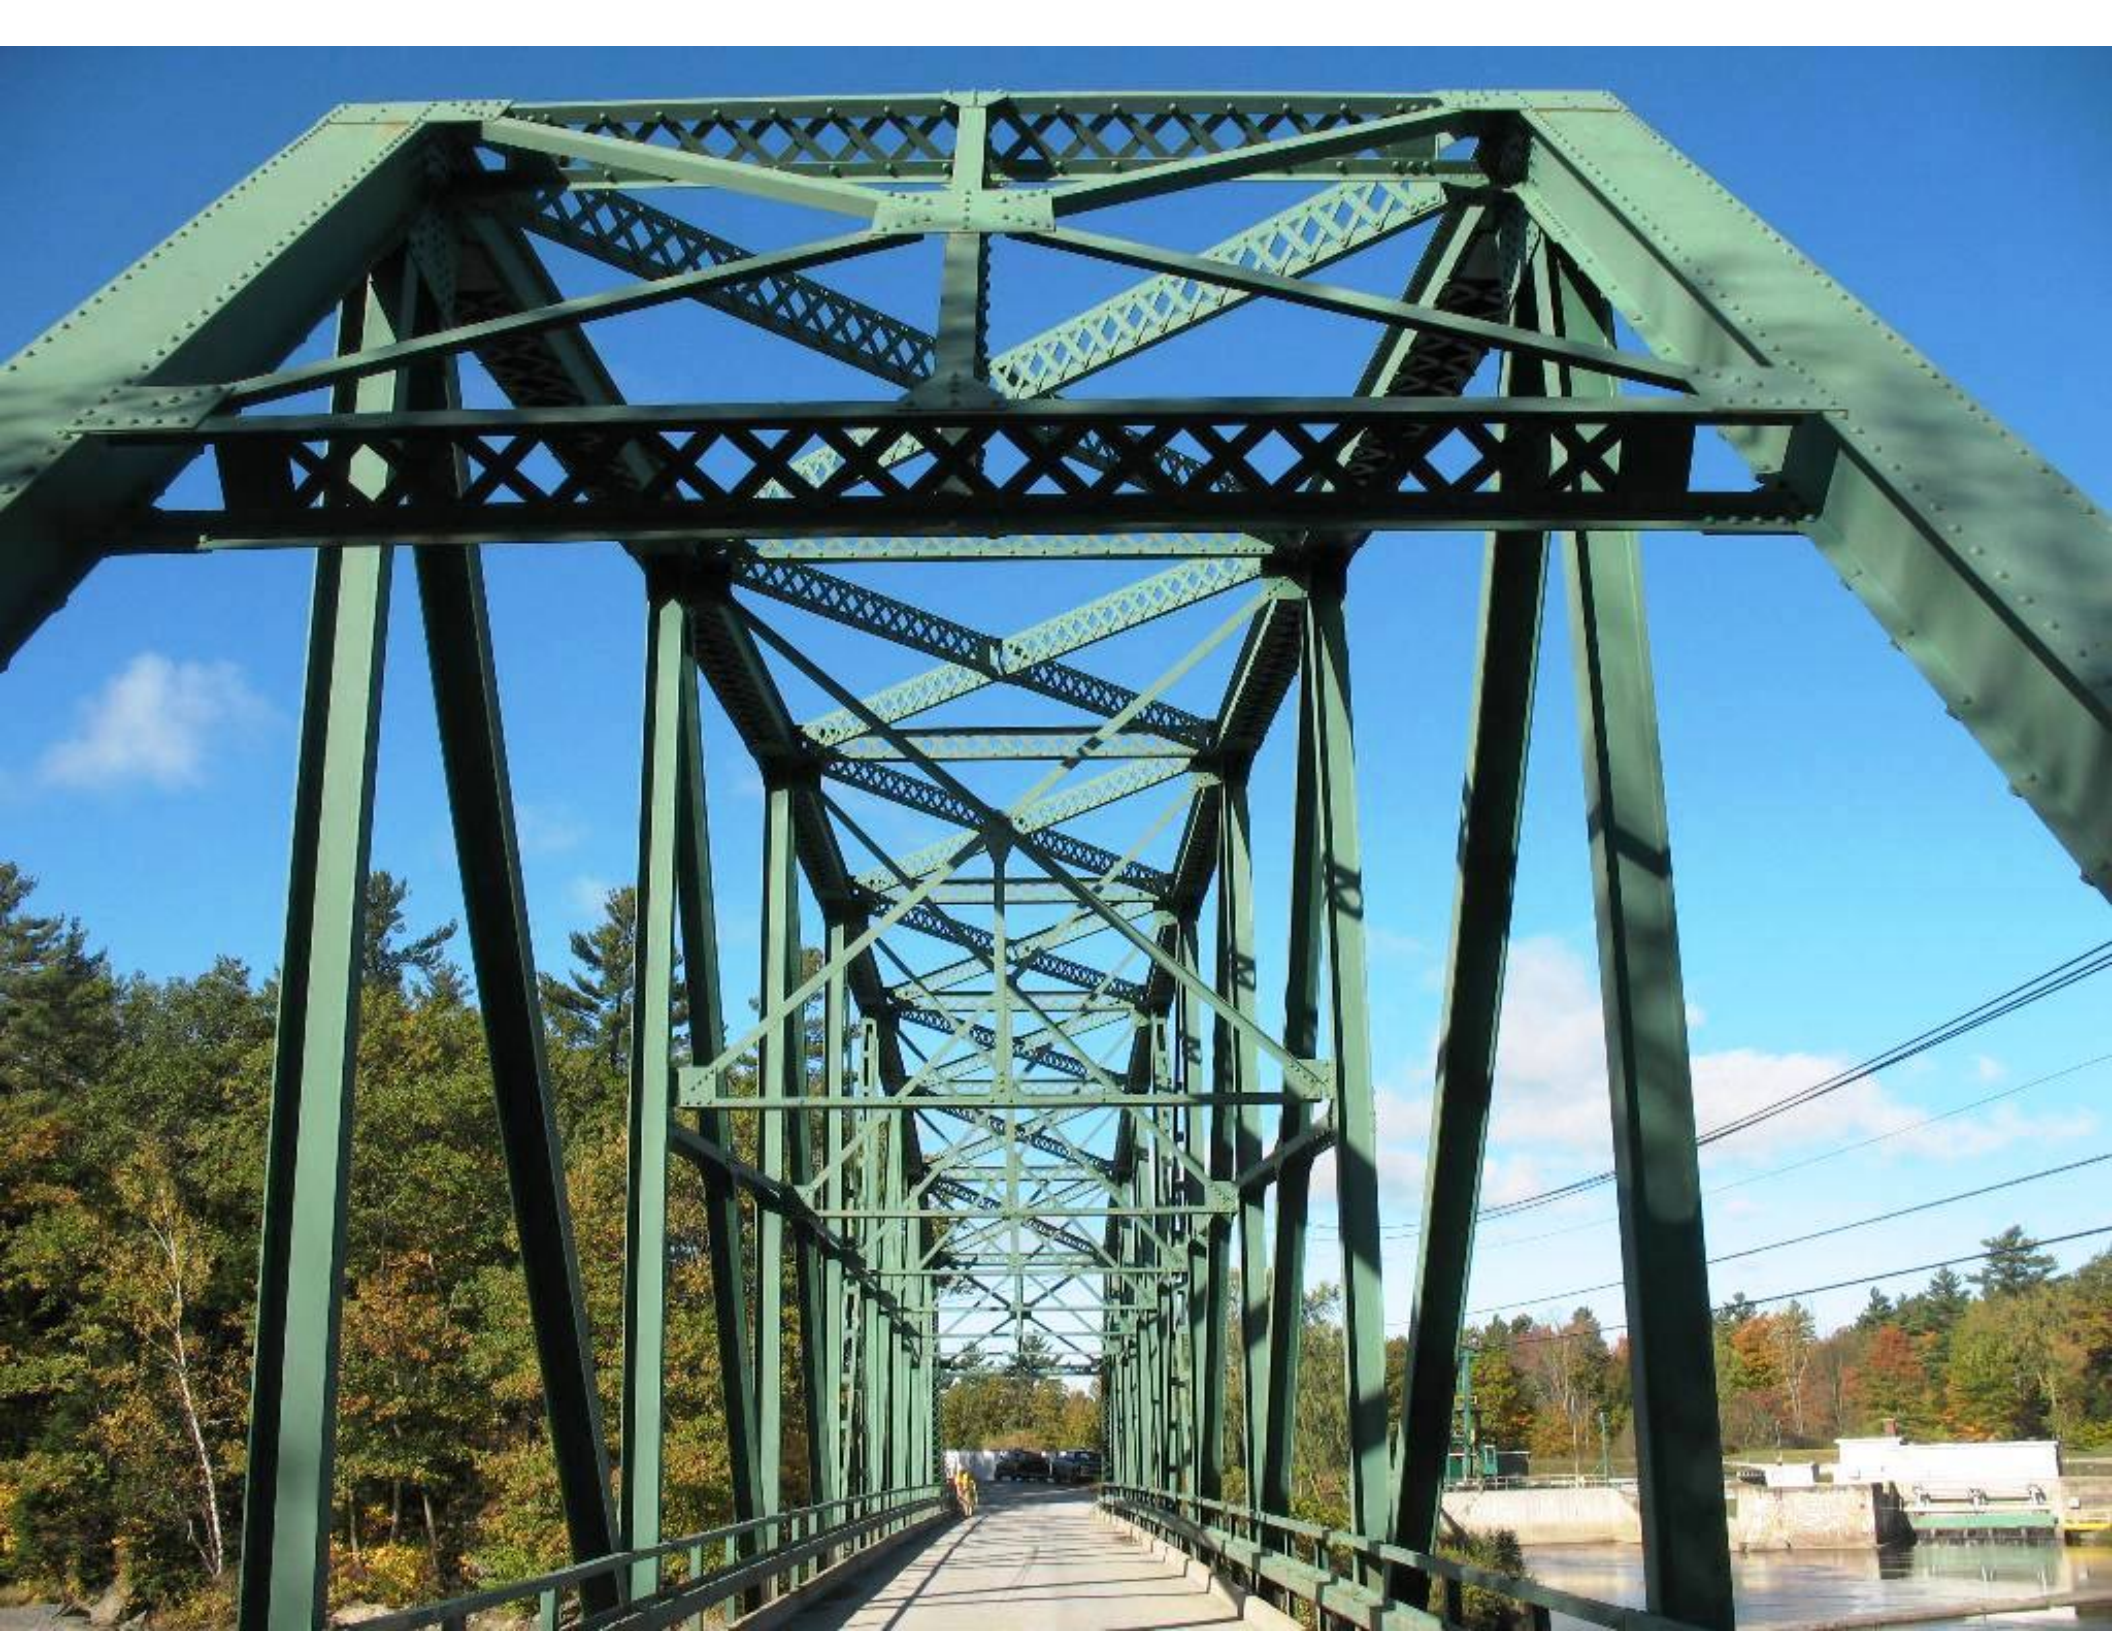

NARROW
BRIDGE

WEIGHT
LIMIT
12
TONS

WEIGHT
LIMIT
12
TONS

and loved.
life. 153

Brandon
(my brother)
by Chang
never (my friend)

**NARROW
BRIDGE**

WEIGHT
LIMIT
12
TONS

07/21/2010 09:47

WEIGHT
LIMIT
12
TONS

07/21/2010 09:47

USA

CARNE

07/21/2010 10:02

07/21/2010 10:02

**WEIGHT
LIMIT
12
TONS**

Forget Saddam,
Where's Osama?