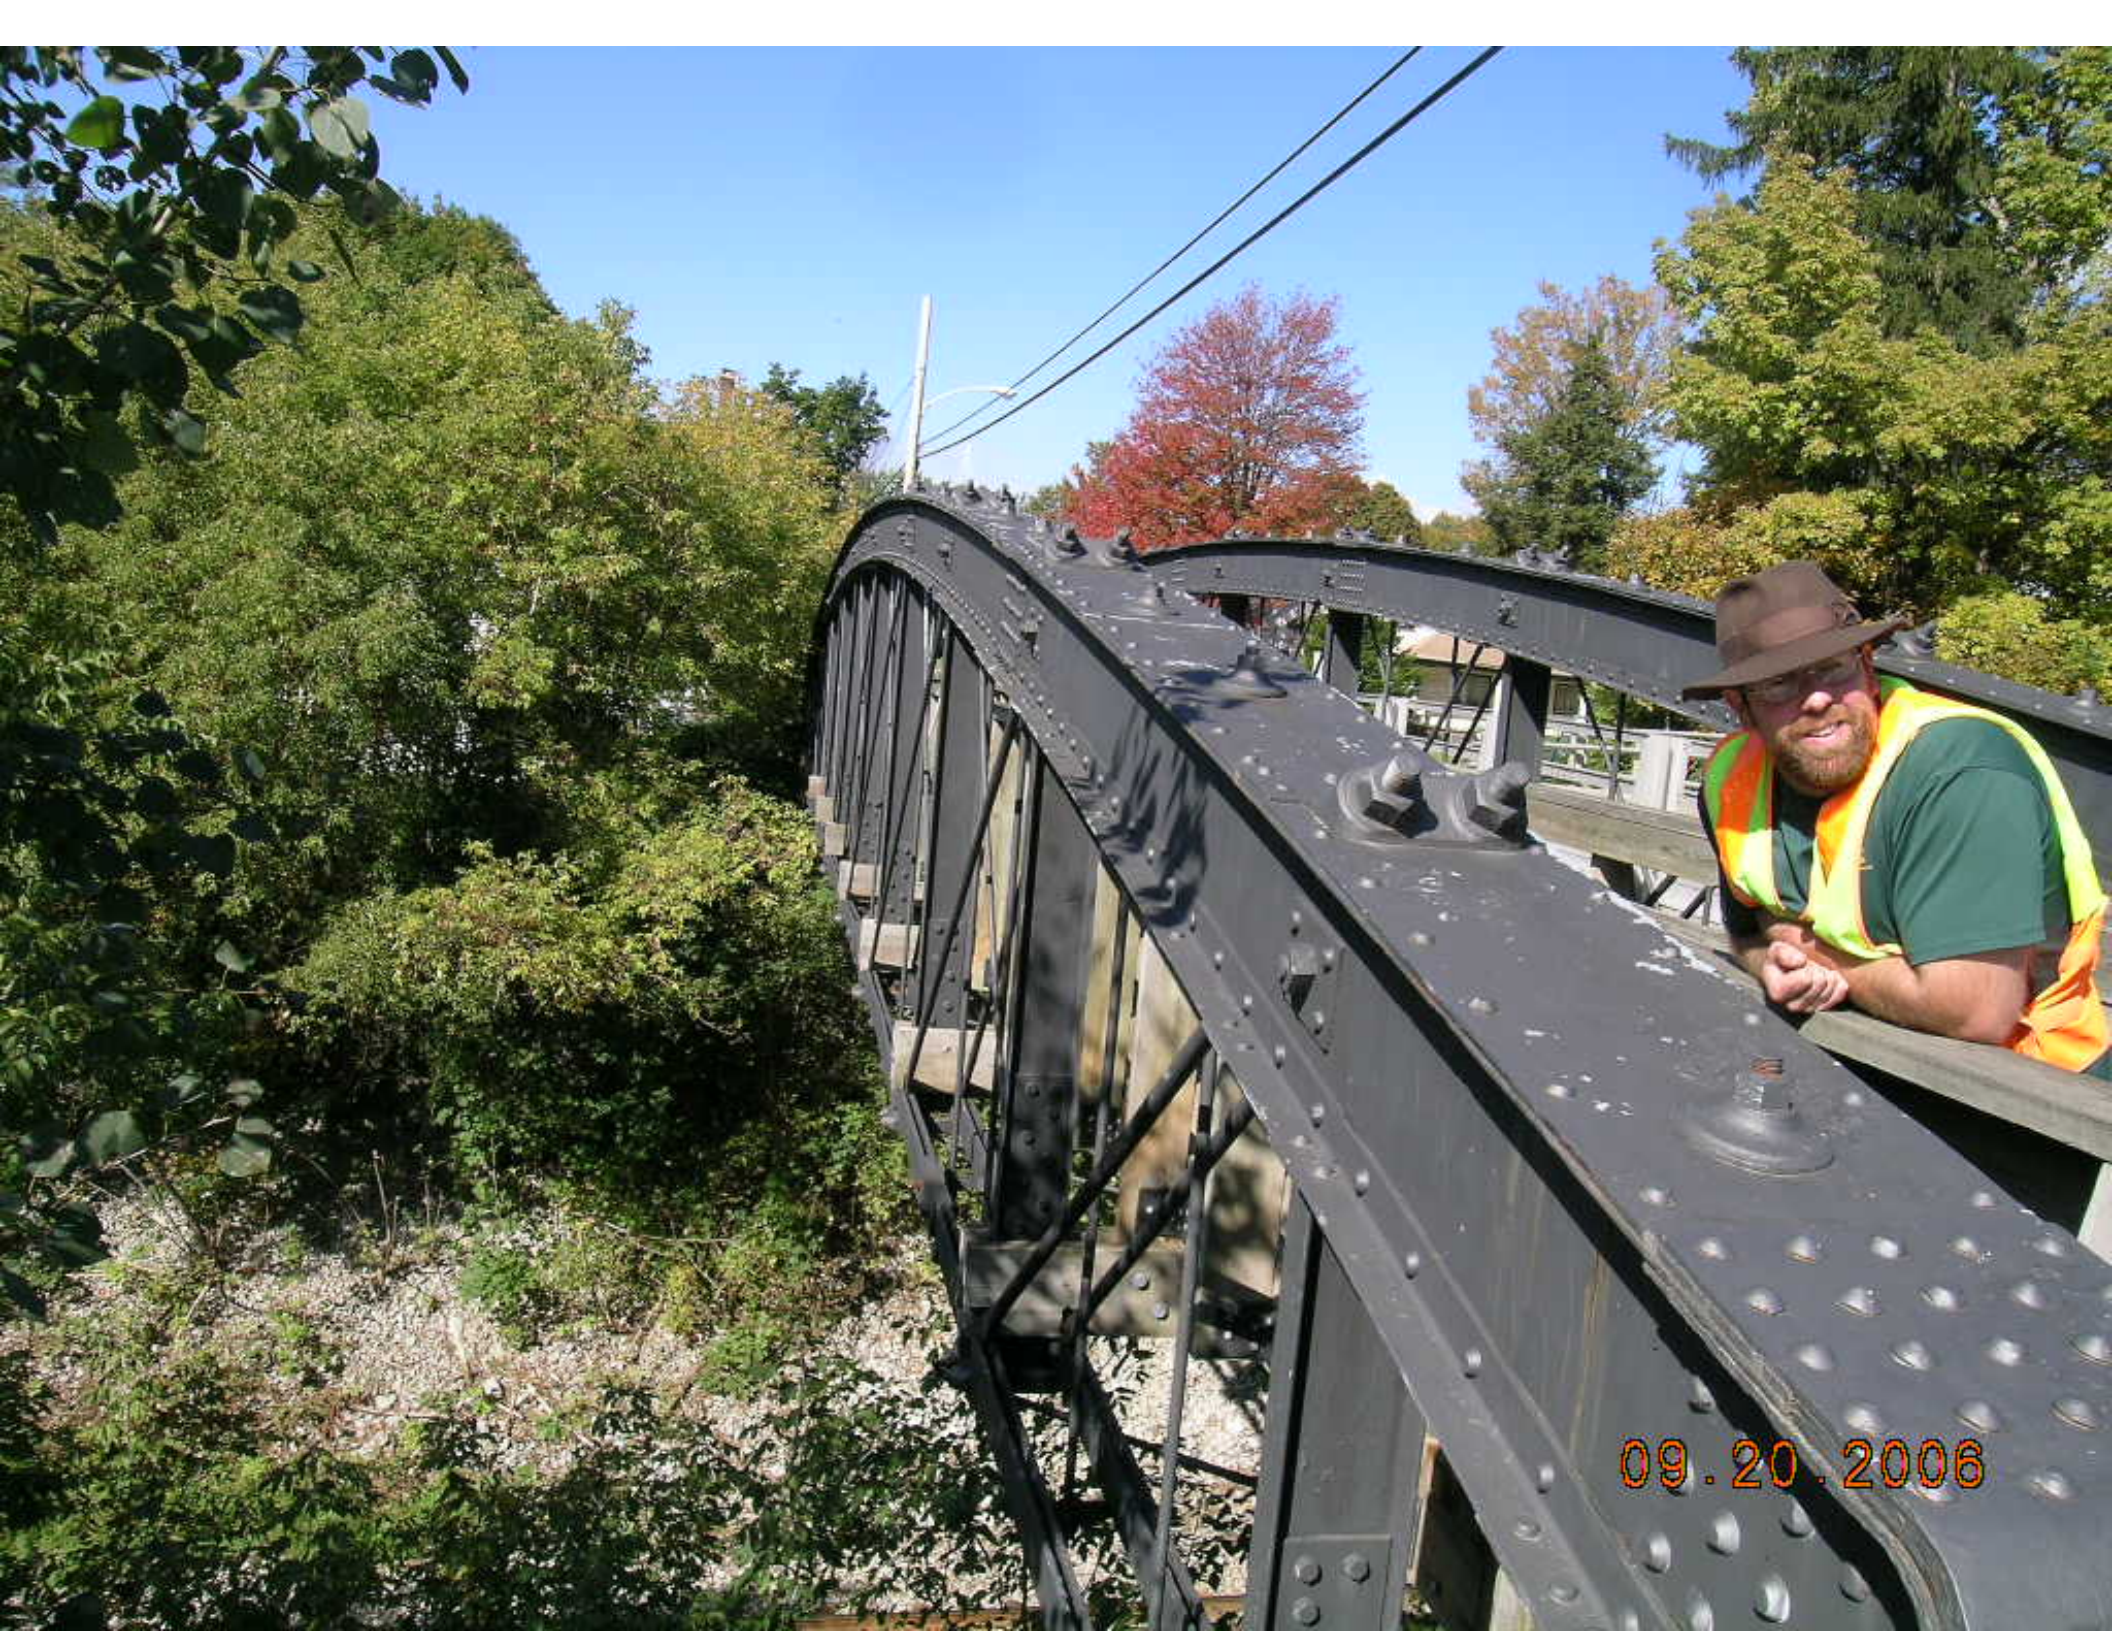

09.20.2006