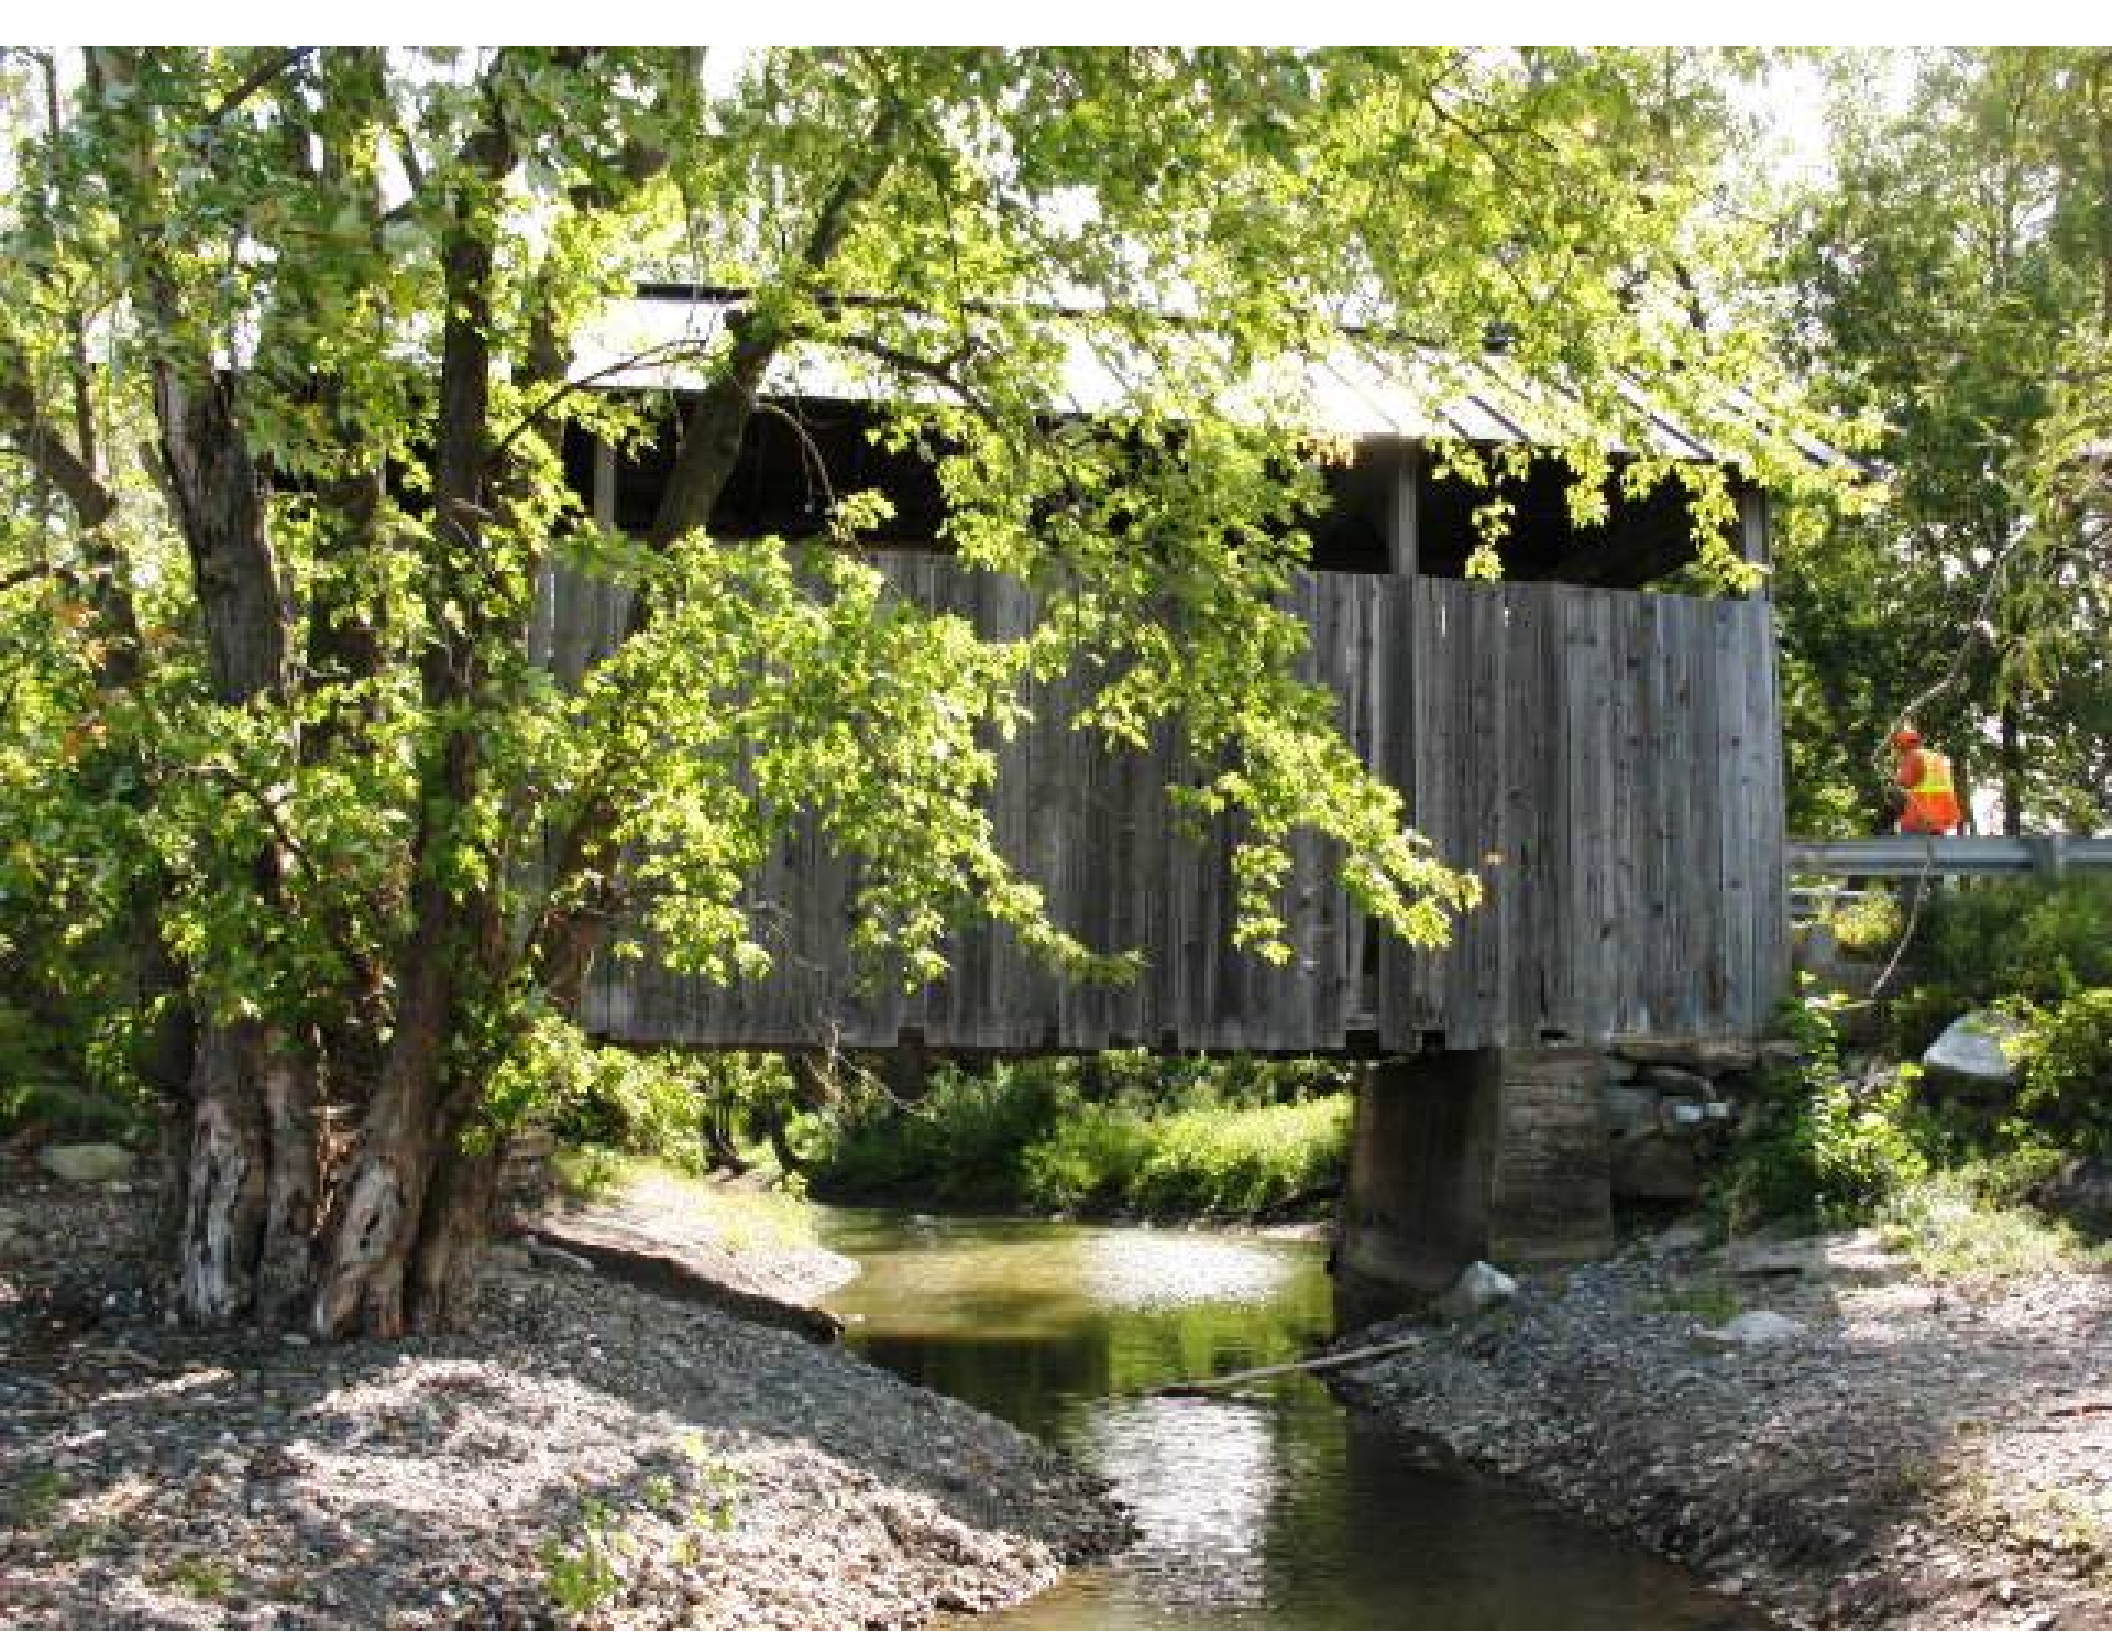

LEGAL
LOAD LIMIT
10,000
POUNDS

LEGAL
LOAD L

**MAXIMUM
WEIGHT
LIMIT
10,000
POUNDS**

BUICKER