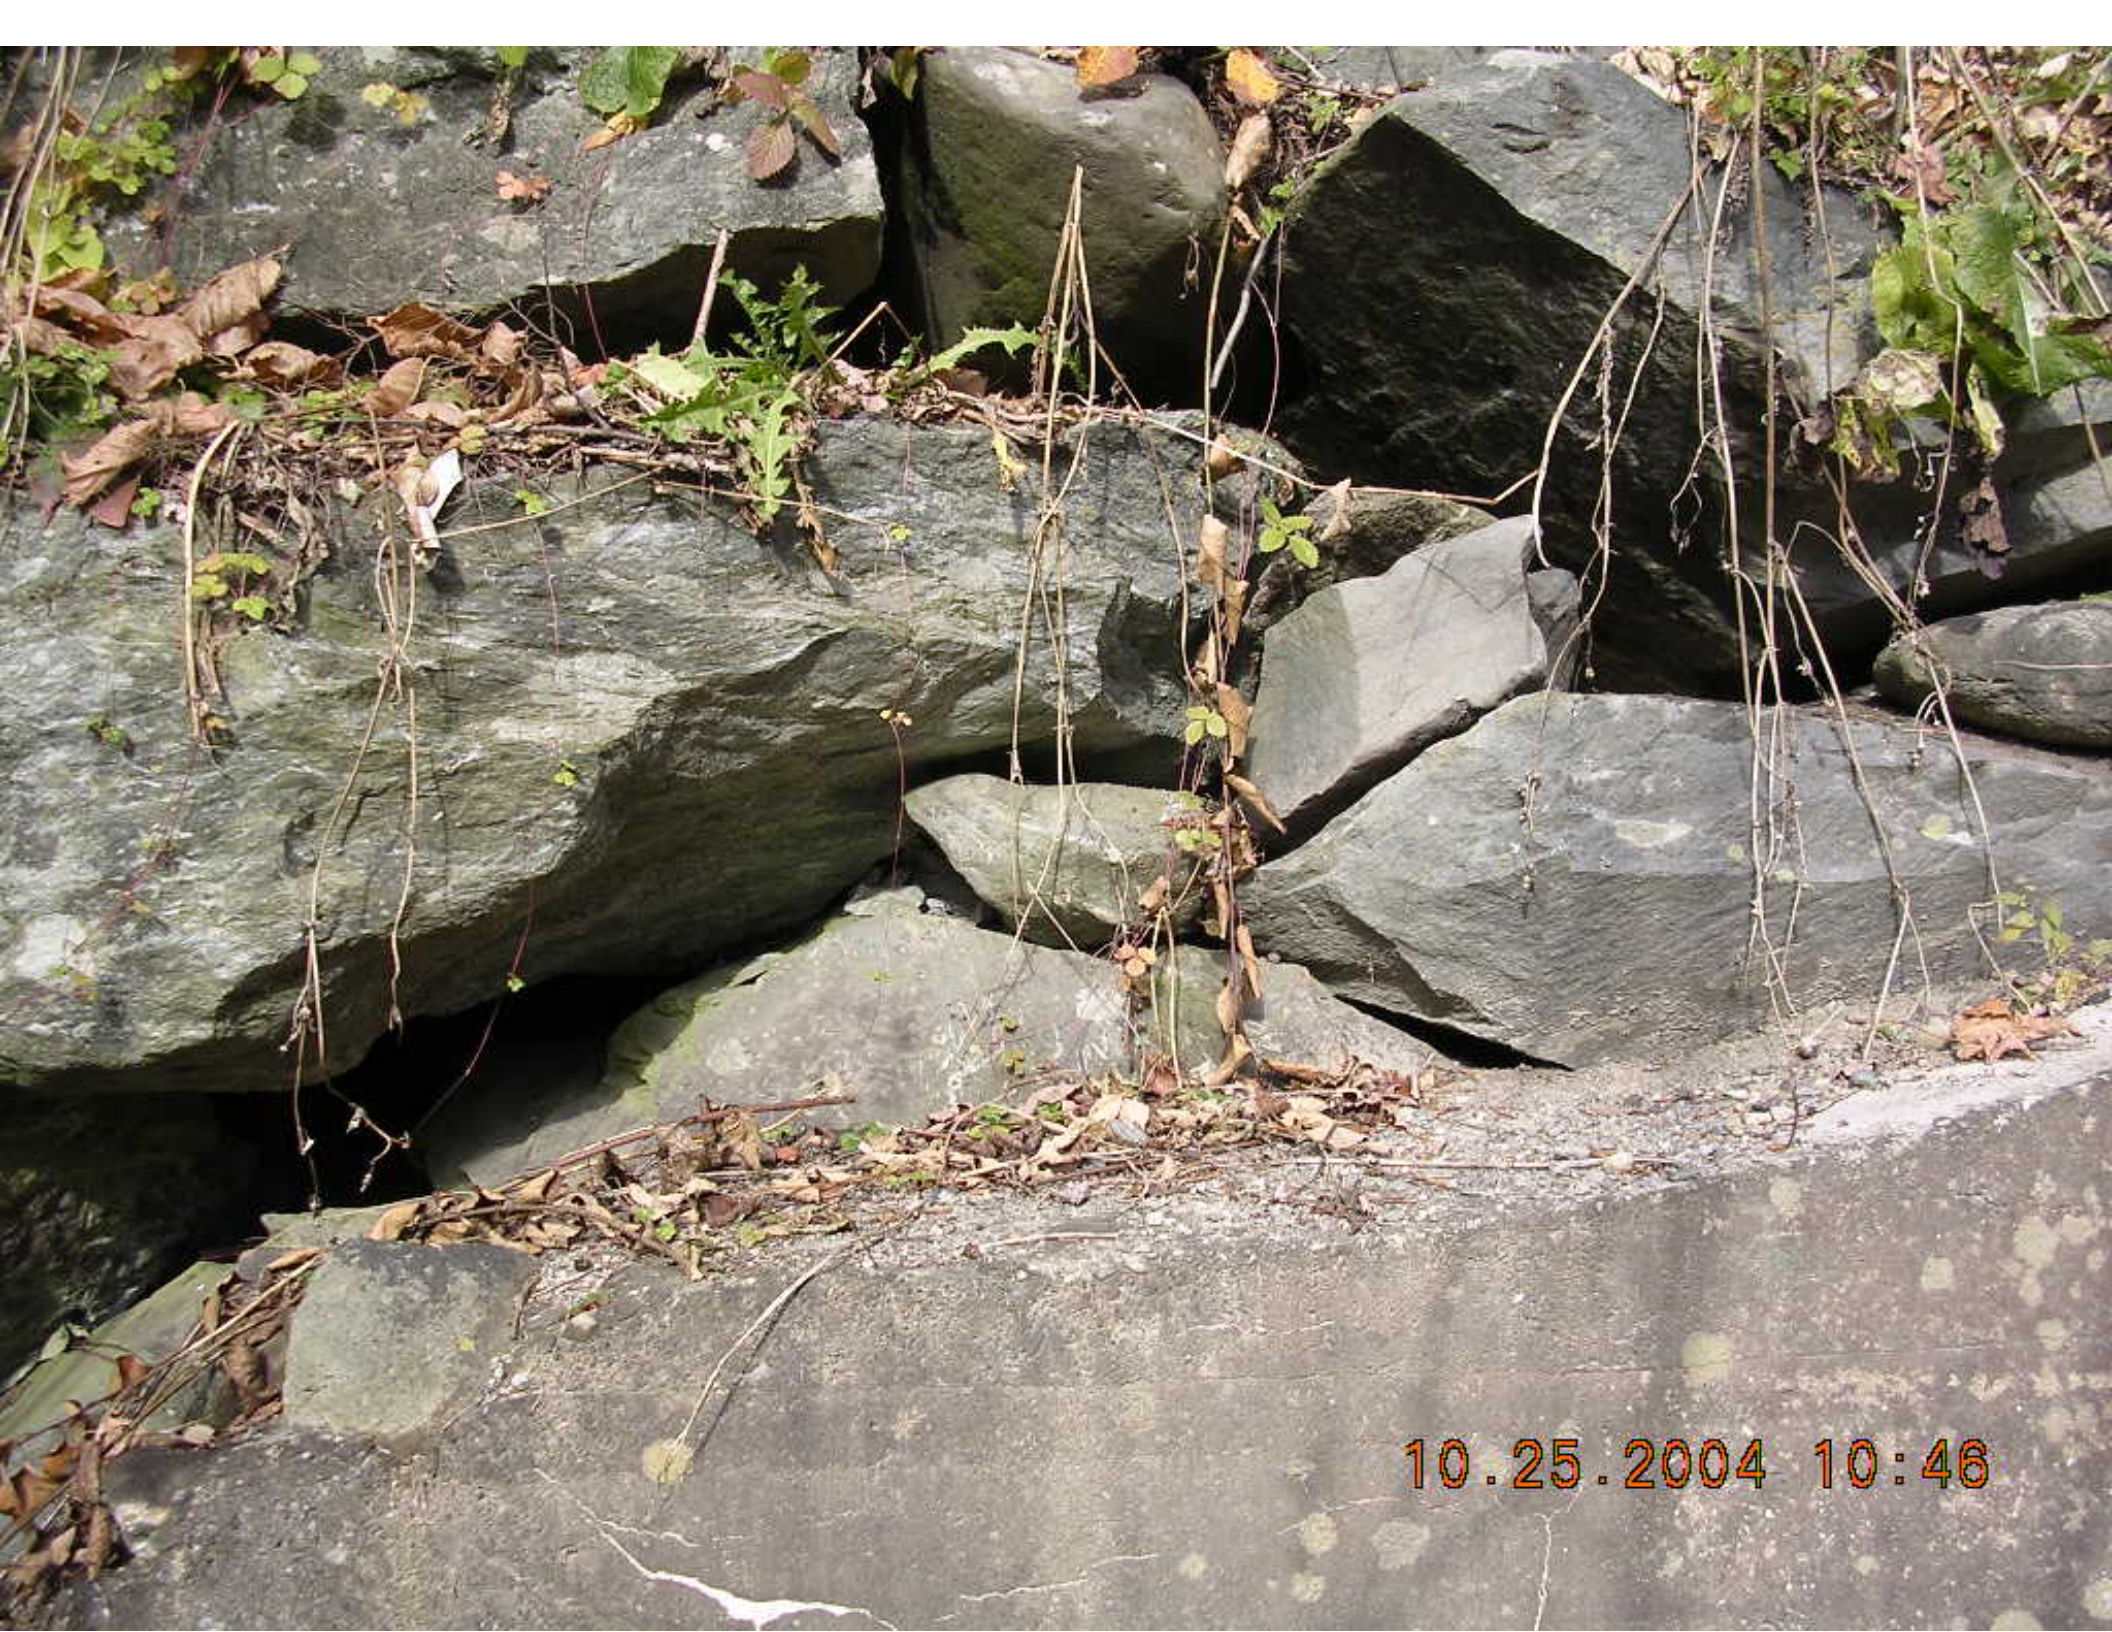

10.25.2004 10:46