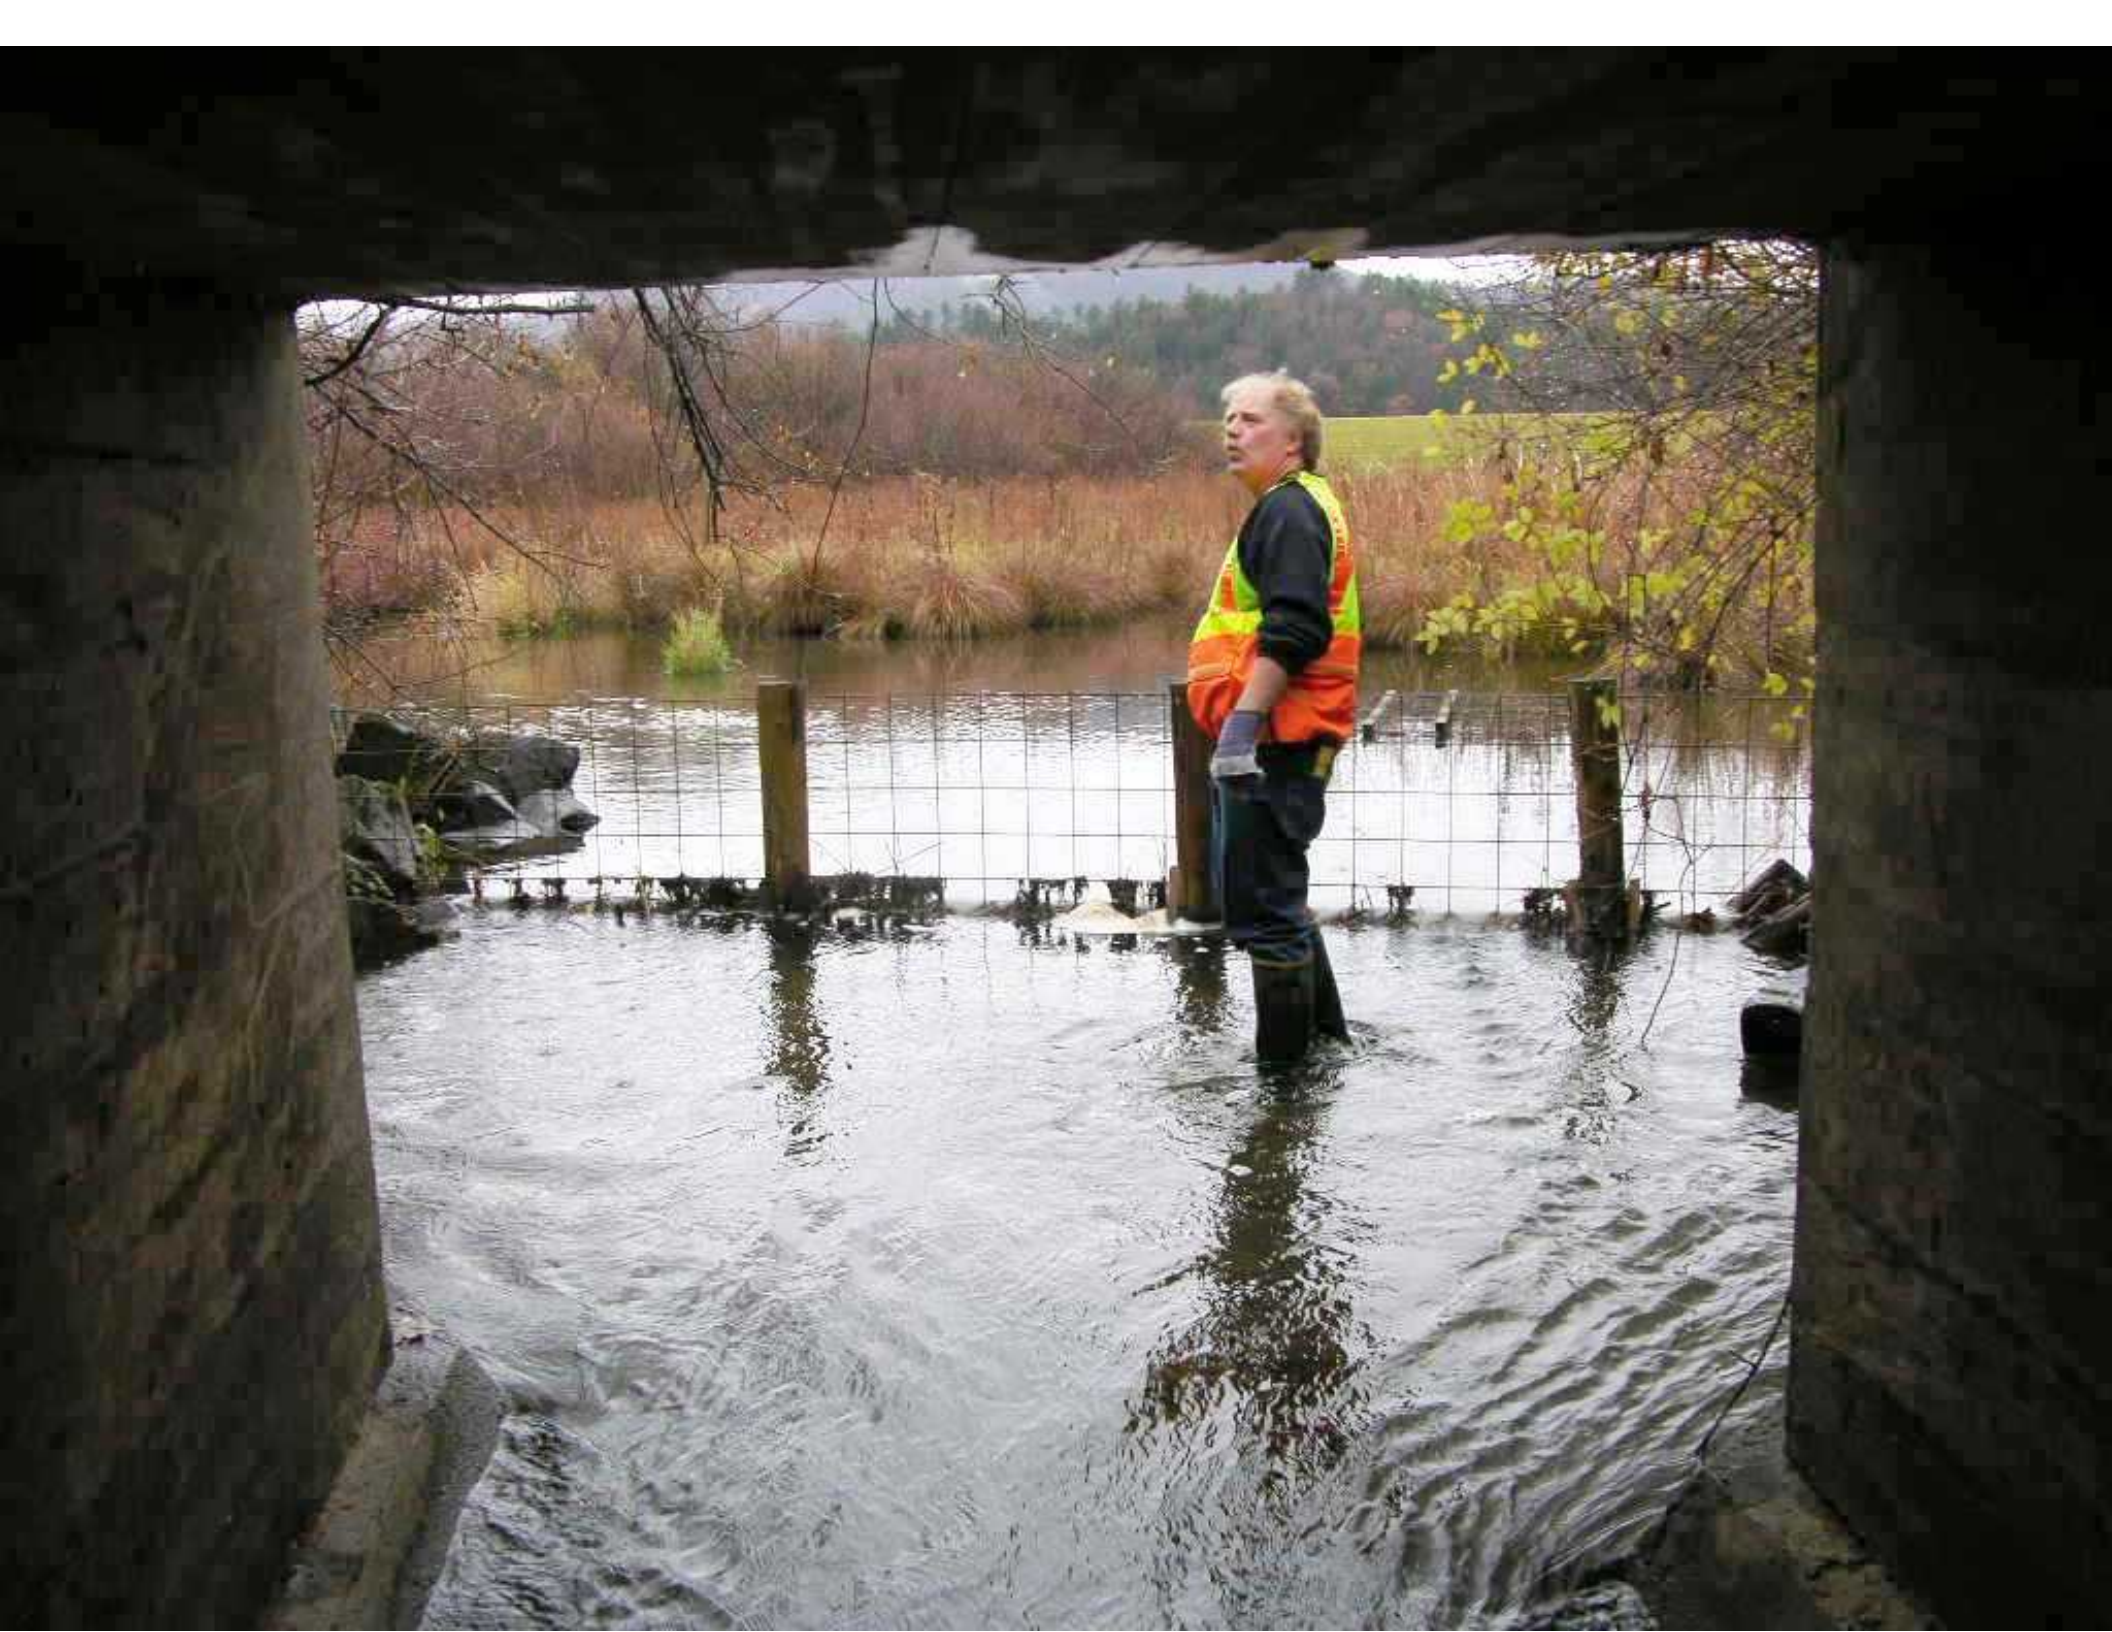

Price
Chopper
FAMILY STORE

Wincycle
left on river st. ←
Cider Mill Gardens
state st to hunt rd. →

SPEED
LIMIT
40

5 12 91