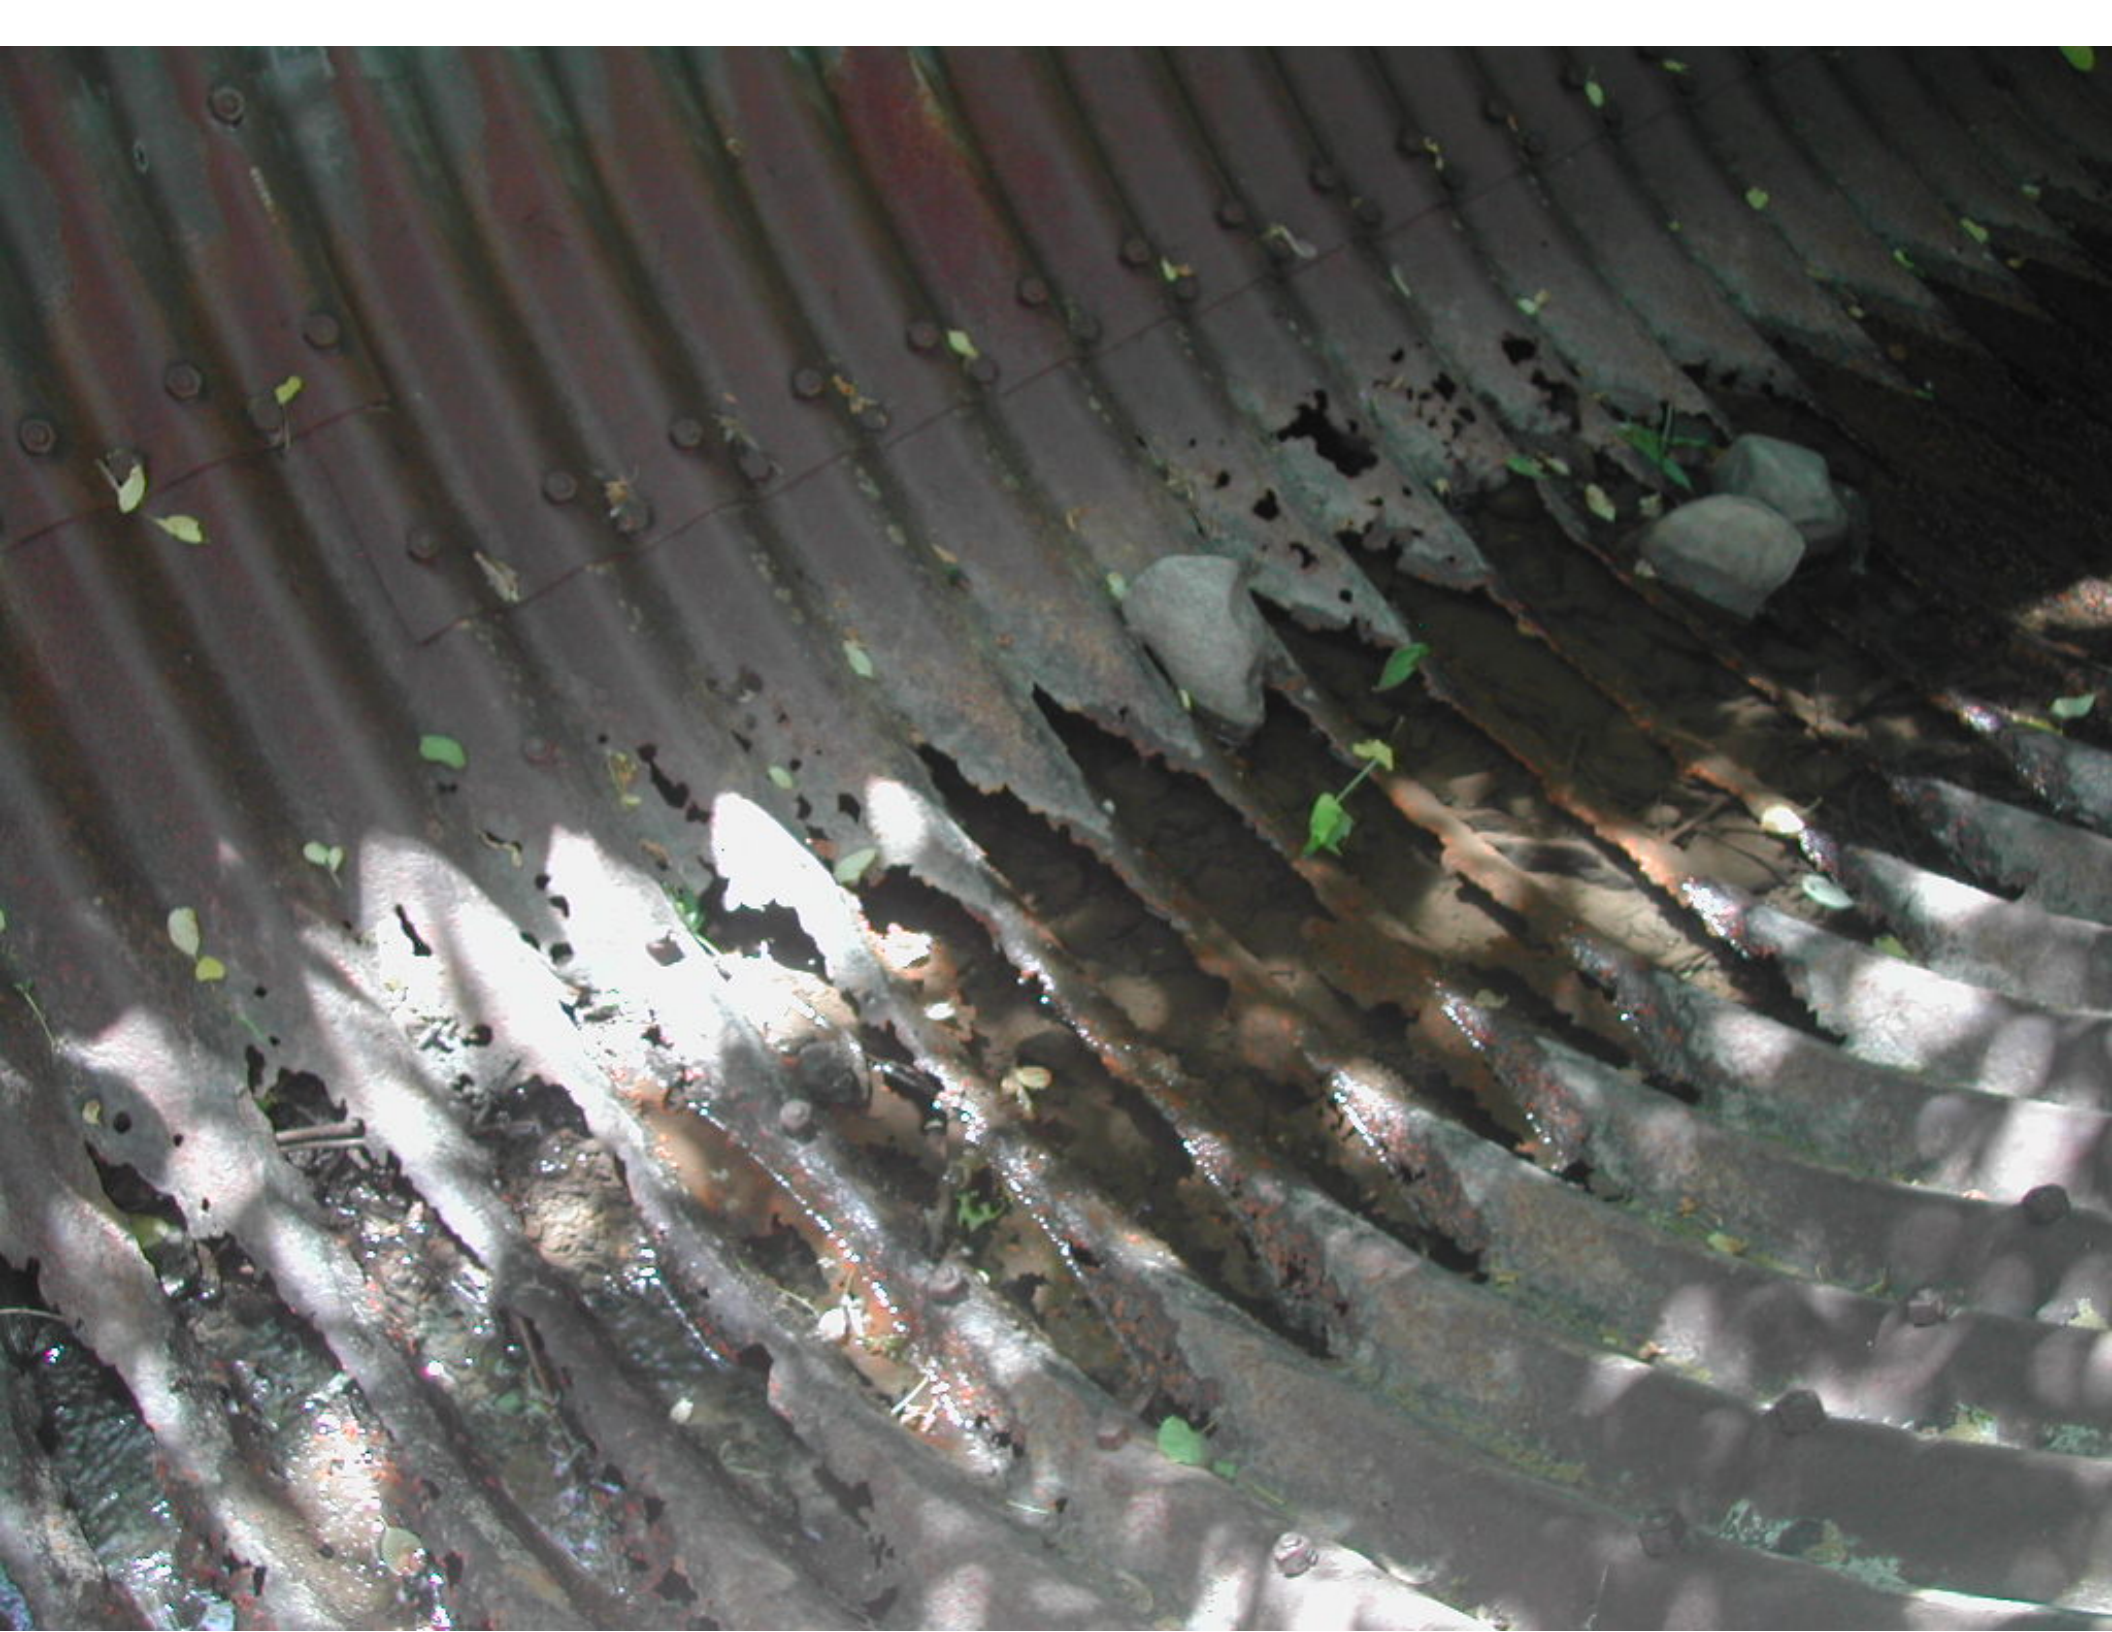

A worker wearing a high-visibility orange and yellow vest and an orange hard hat, standing on the grassy shoulder next to the guardrail.

A small, dark-colored car driving away in the distance on the road.

A red octagonal stop sign on a metal post, located on the right side of the road.

SOUTH HOLLOW RD

STOP