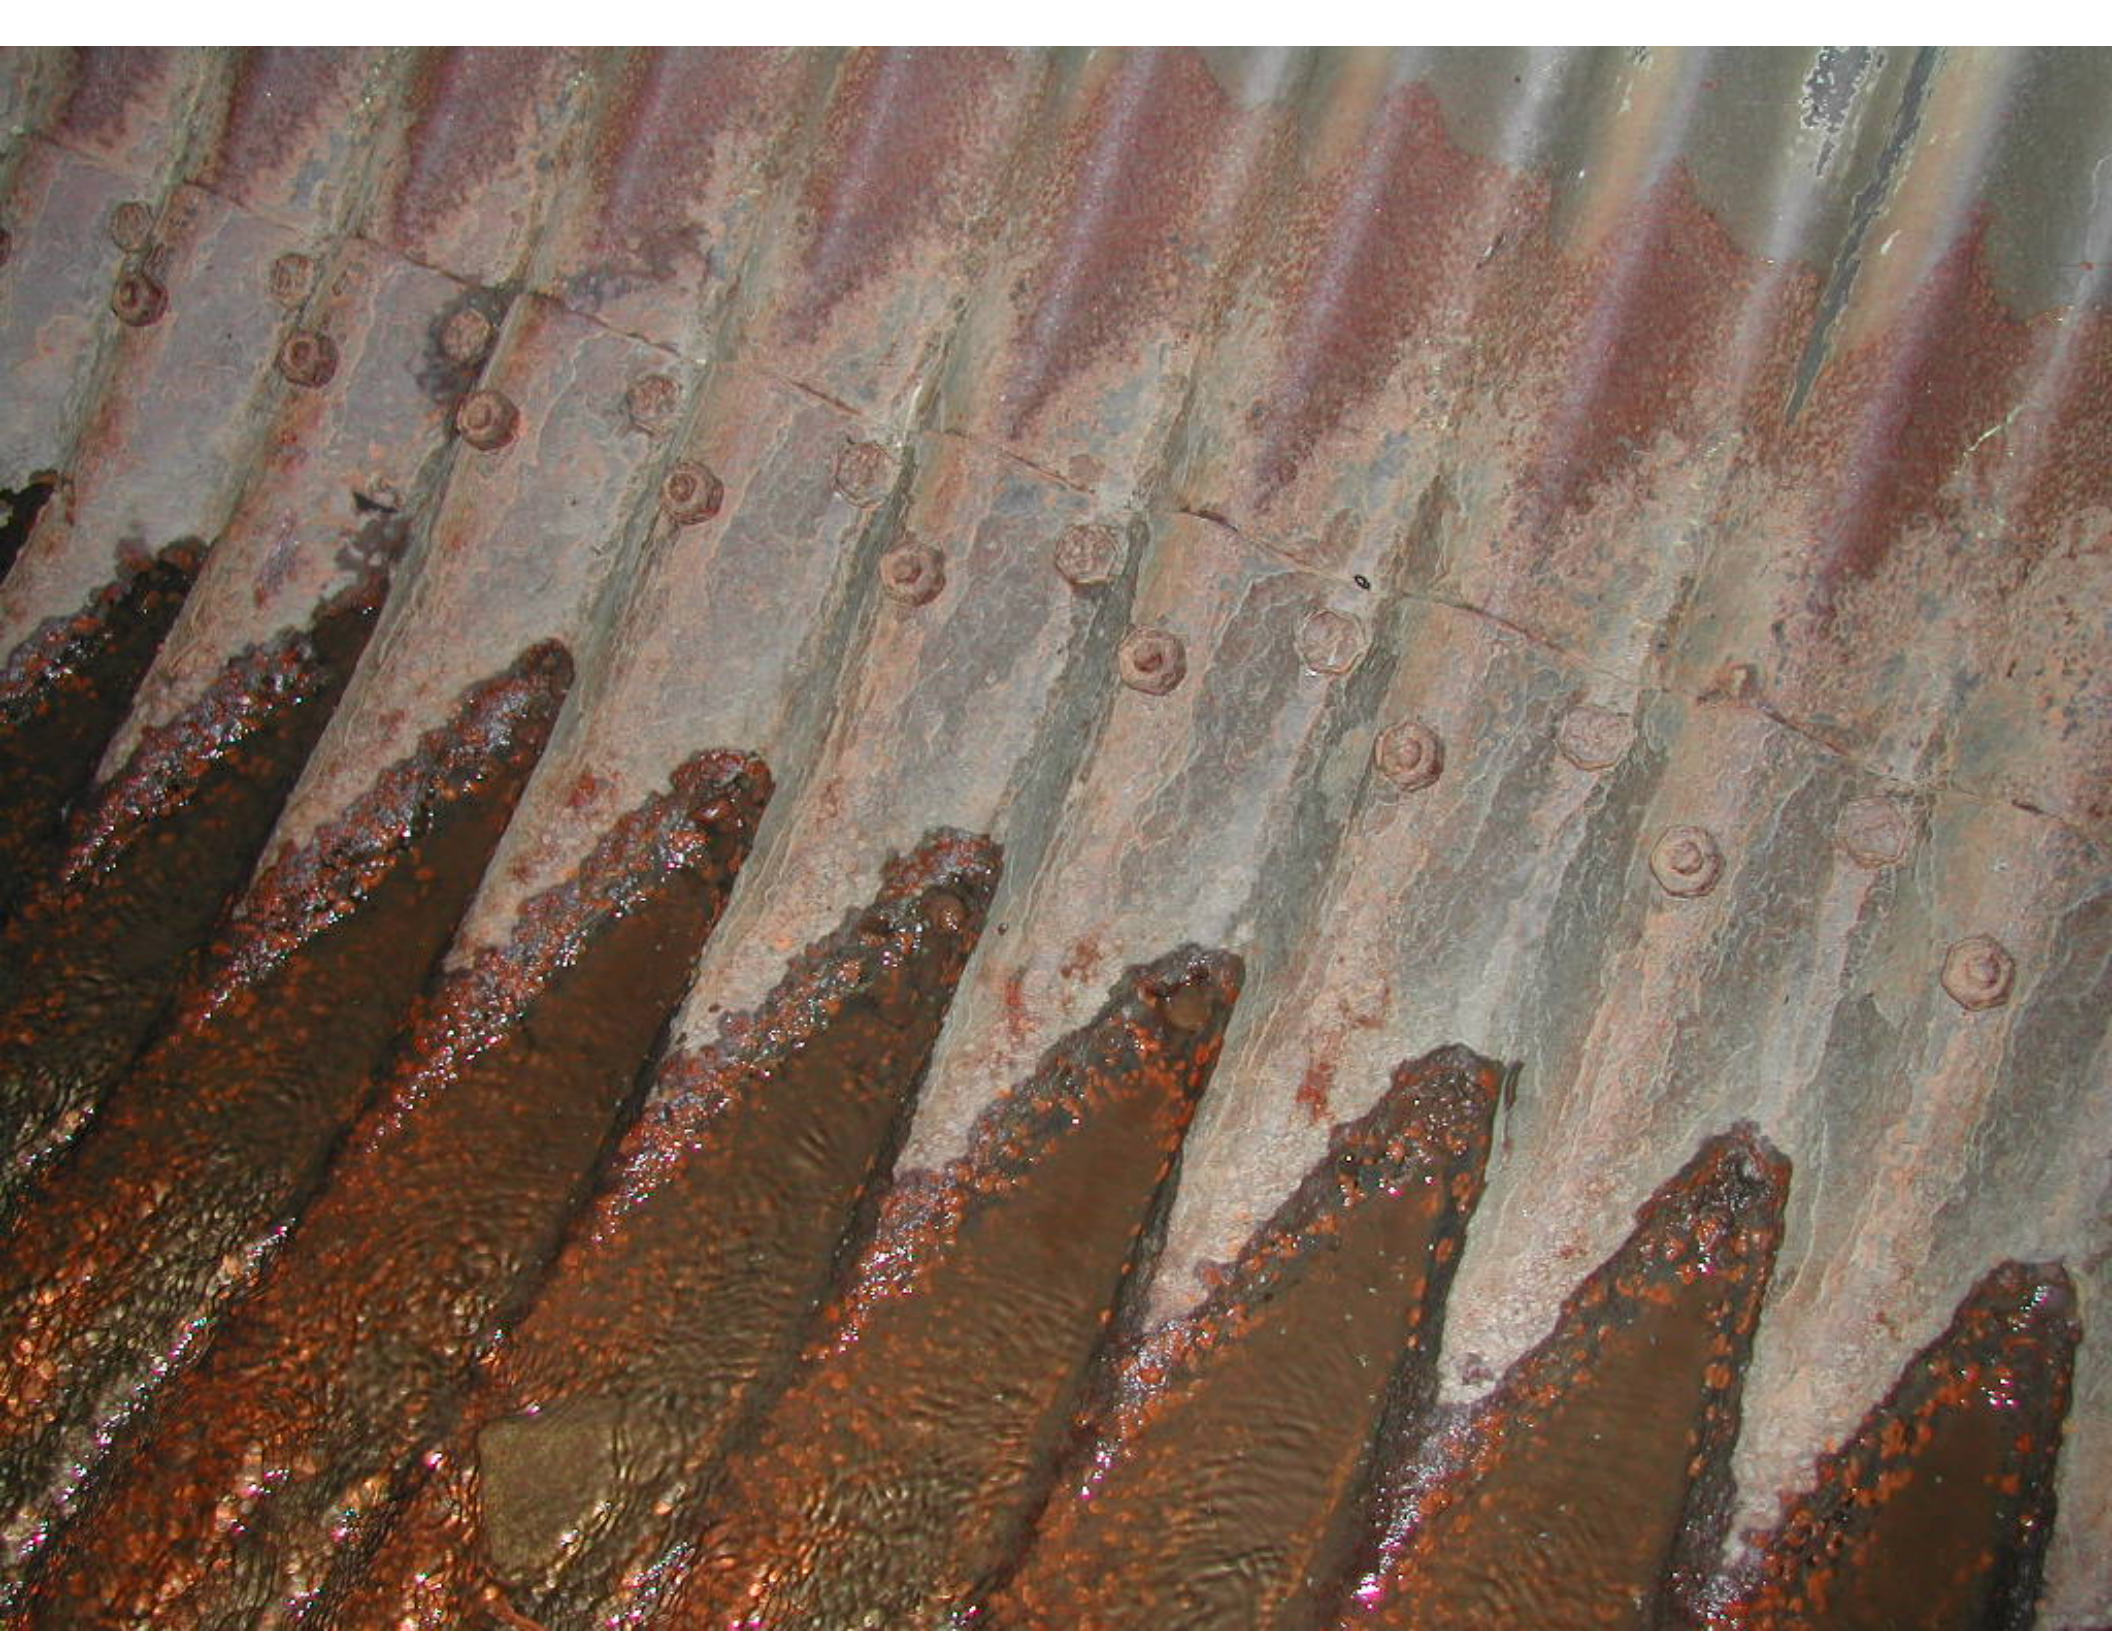

A worker wearing a high-visibility orange and yellow vest and an orange hard hat, standing on the grassy shoulder next to the guardrail.

A small, dark-colored car driving away in the distance on the road.

A red octagonal stop sign on a metal post, located on the right side of the road.

SOUTH HOLLOW RD

STOP