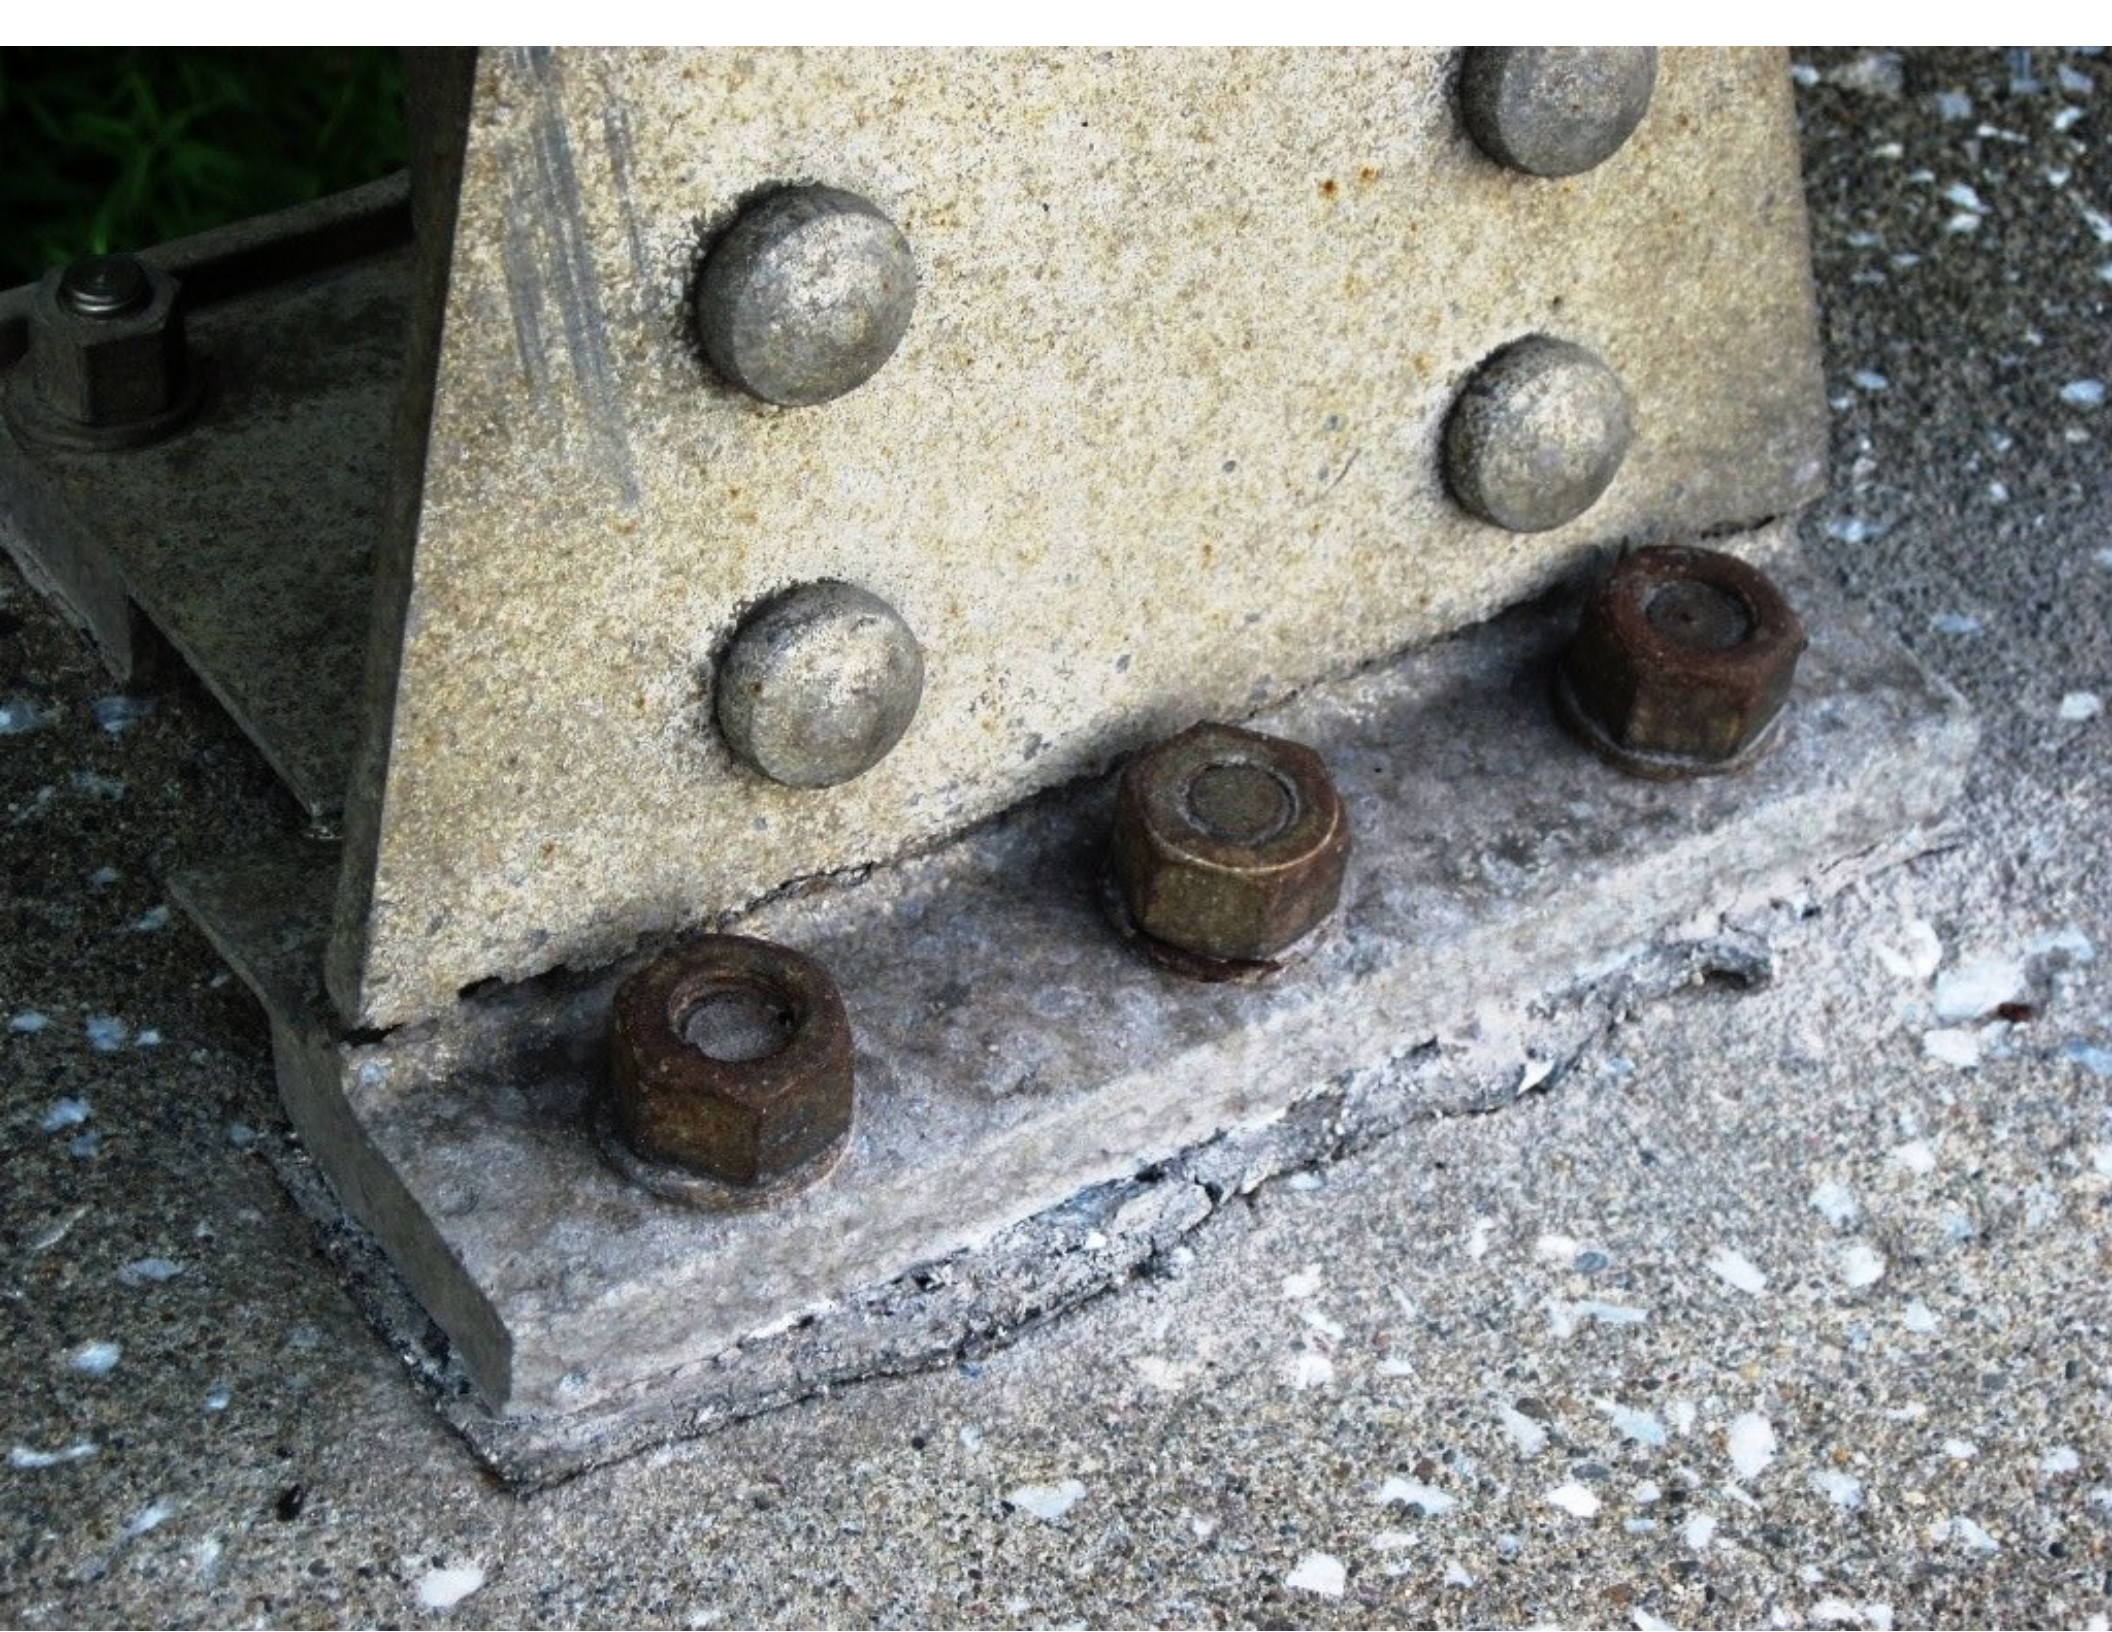

107  
35

BRIDGE  
86 N  
1-89

Handwritten graffiti in blue paint on the concrete pier, including the word "WORLD" and other illegible characters.

Small graffiti on a lower pier in the background, possibly reading "WORLD".

Handwritten graffiti in blue paint, possibly a tag or stylized letters, located at the top of the pillar.

Large graffiti piece featuring thick red outlines on a white background, with some green accents. The piece is partially obscured by a crack in the concrete.