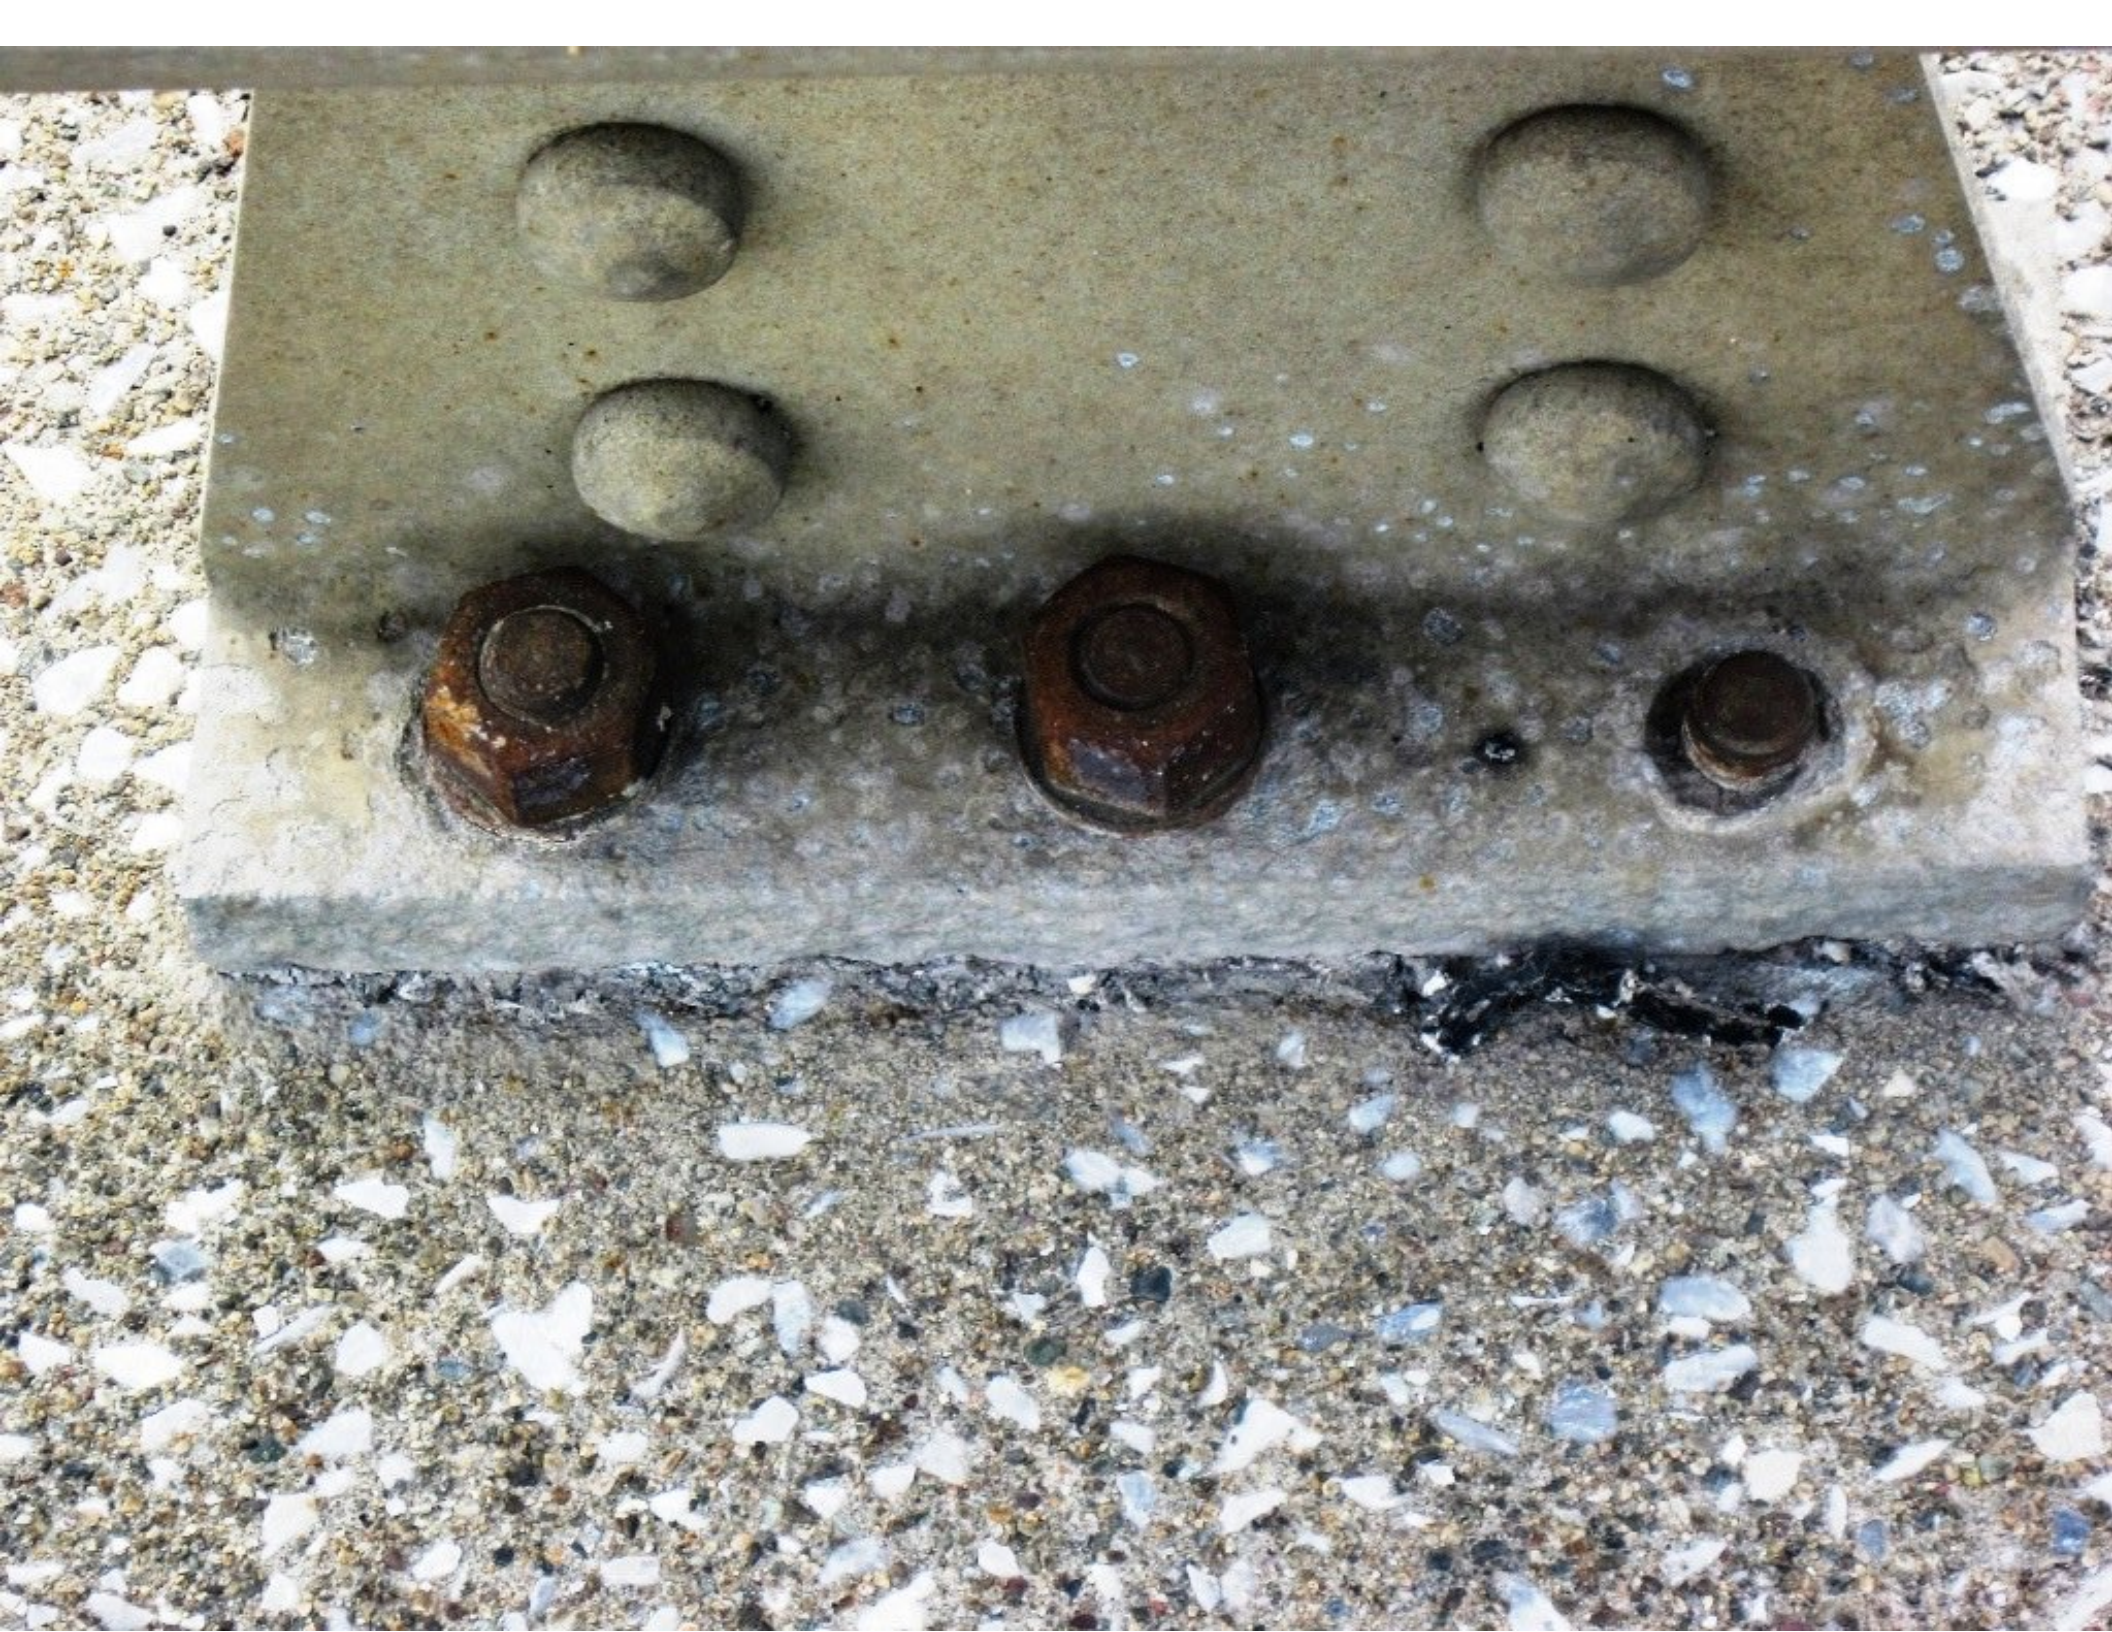

107  
35

BRIDGE  
86 N  
1-89

Handwritten graffiti in blue paint on the concrete pier, including the word "WORLD" and other illegible characters.

Small graffiti on a lower pier in the background, possibly reading "WORLD".

Handwritten graffiti in blue paint, possibly a tag or stylized letters, located at the top of the pillar.

Large graffiti piece featuring thick red outlines on a white background, with some green accents. The piece is partially obscured by a crack in the concrete.