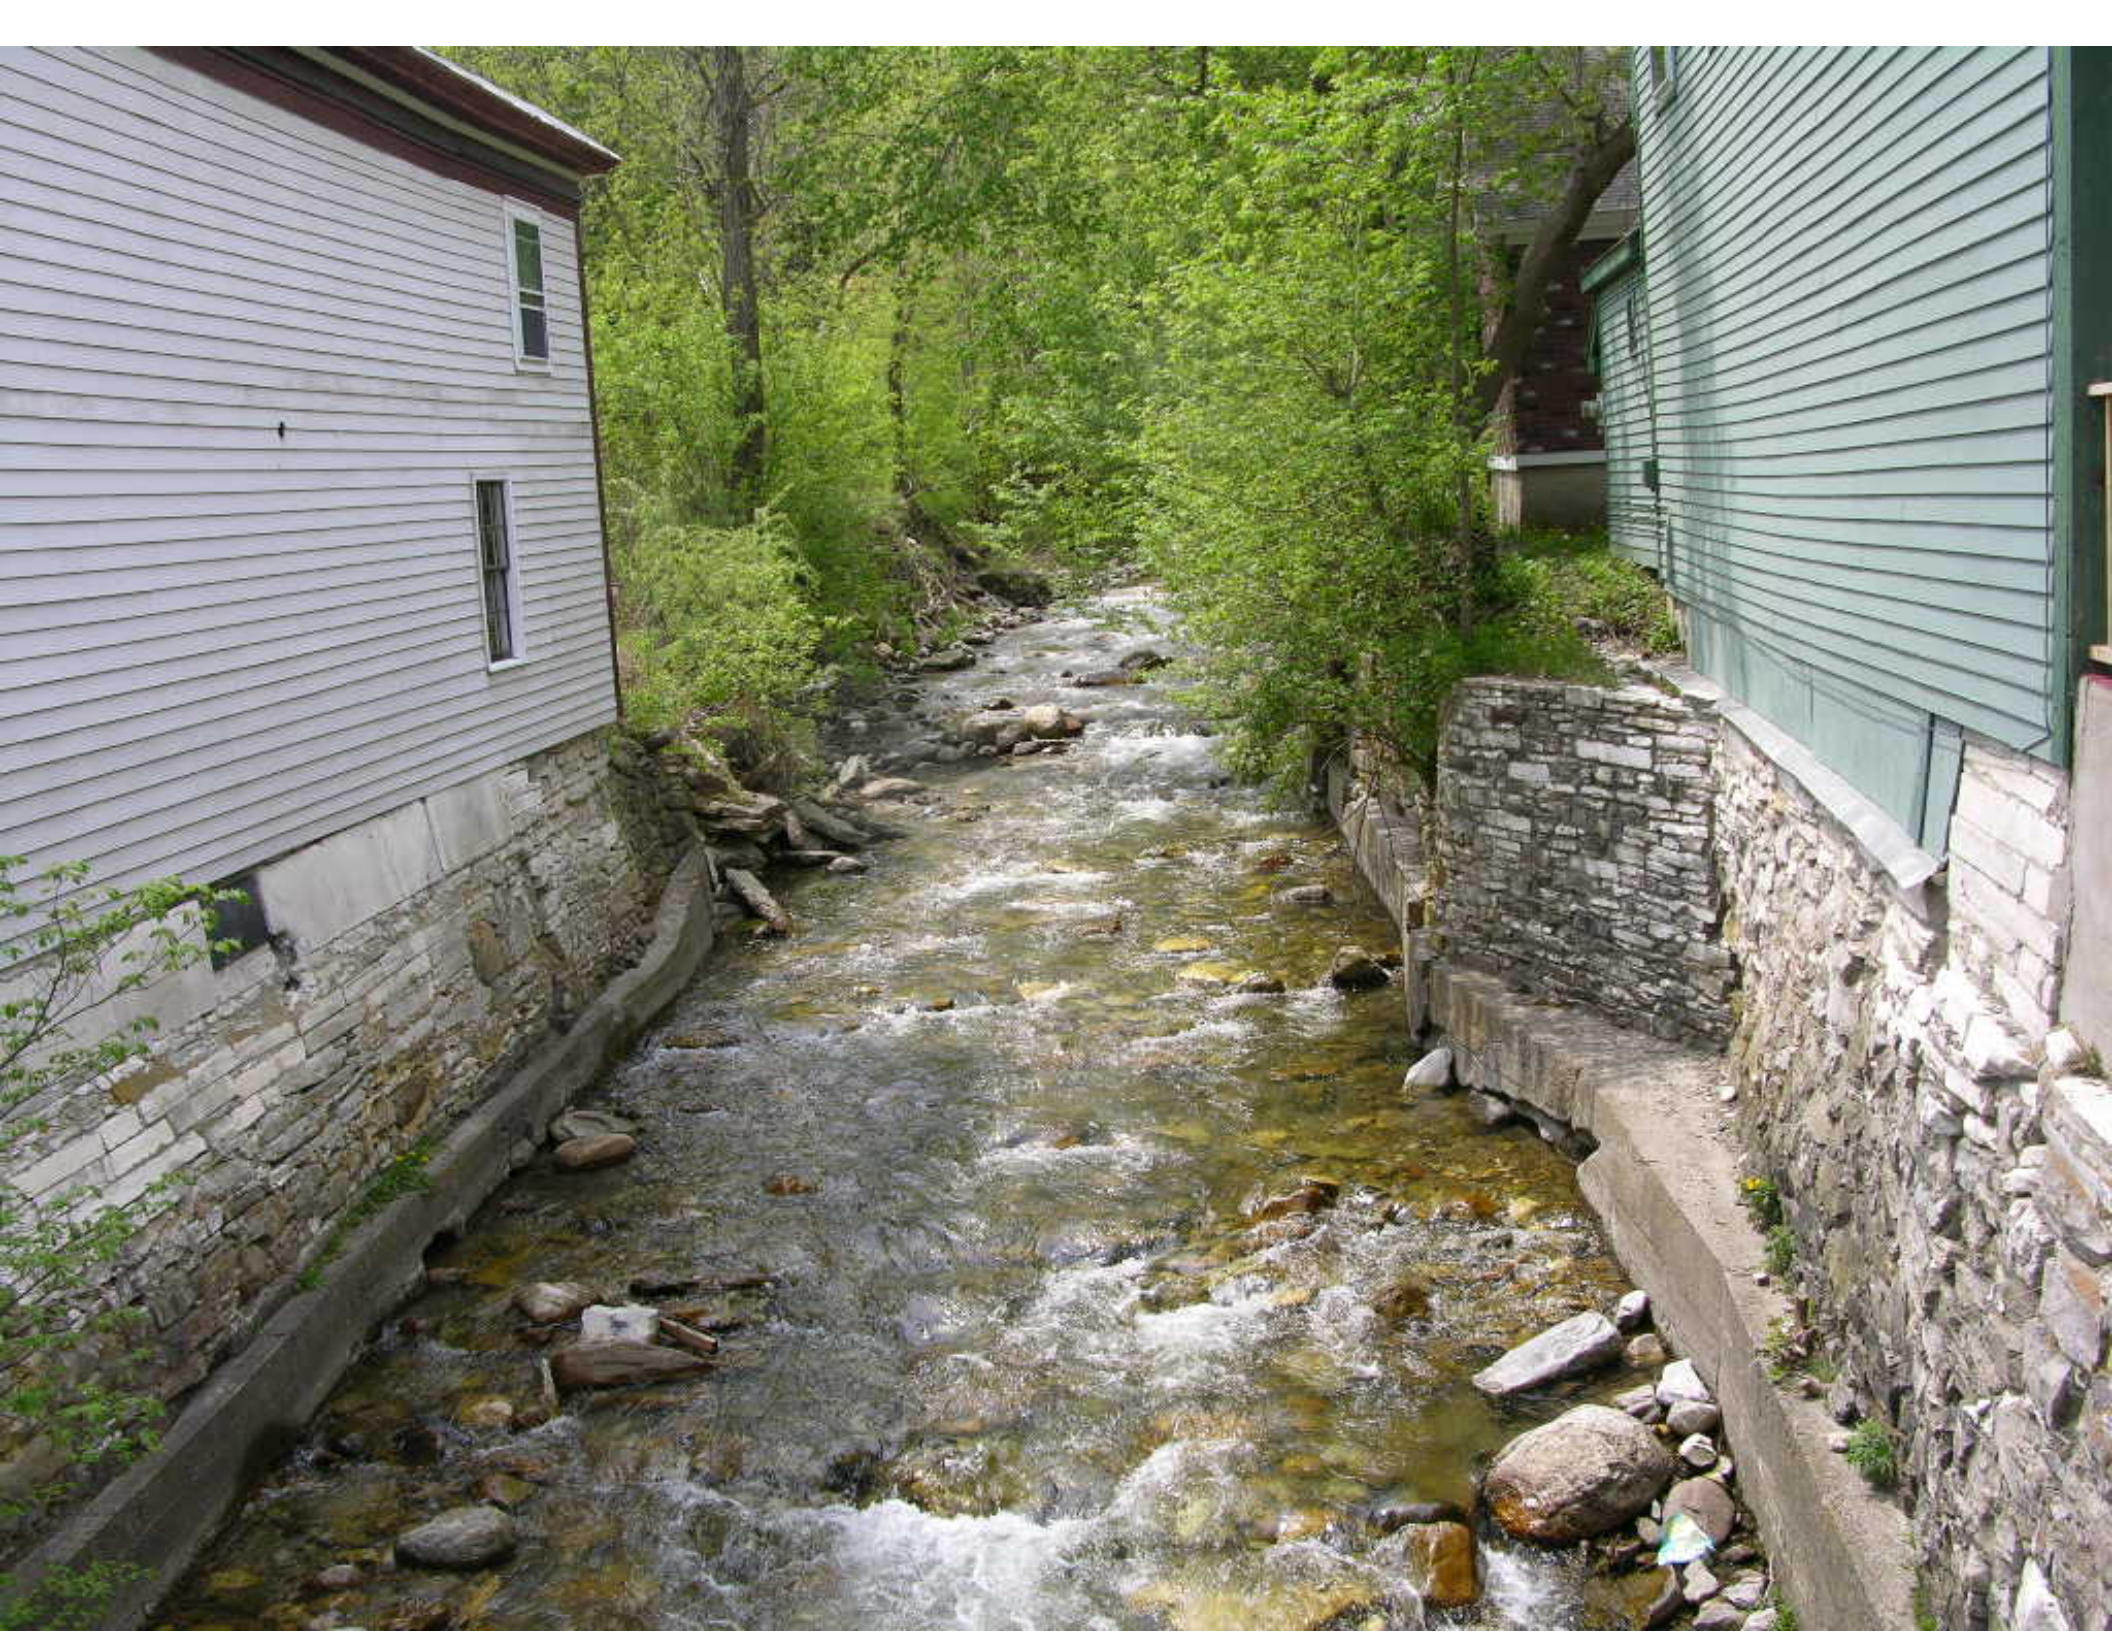

SPEED
LIMIT
25

GREATFUL IDEAS

RUTLE

LE

Supra

HE'S WILDS

Red graffiti marks