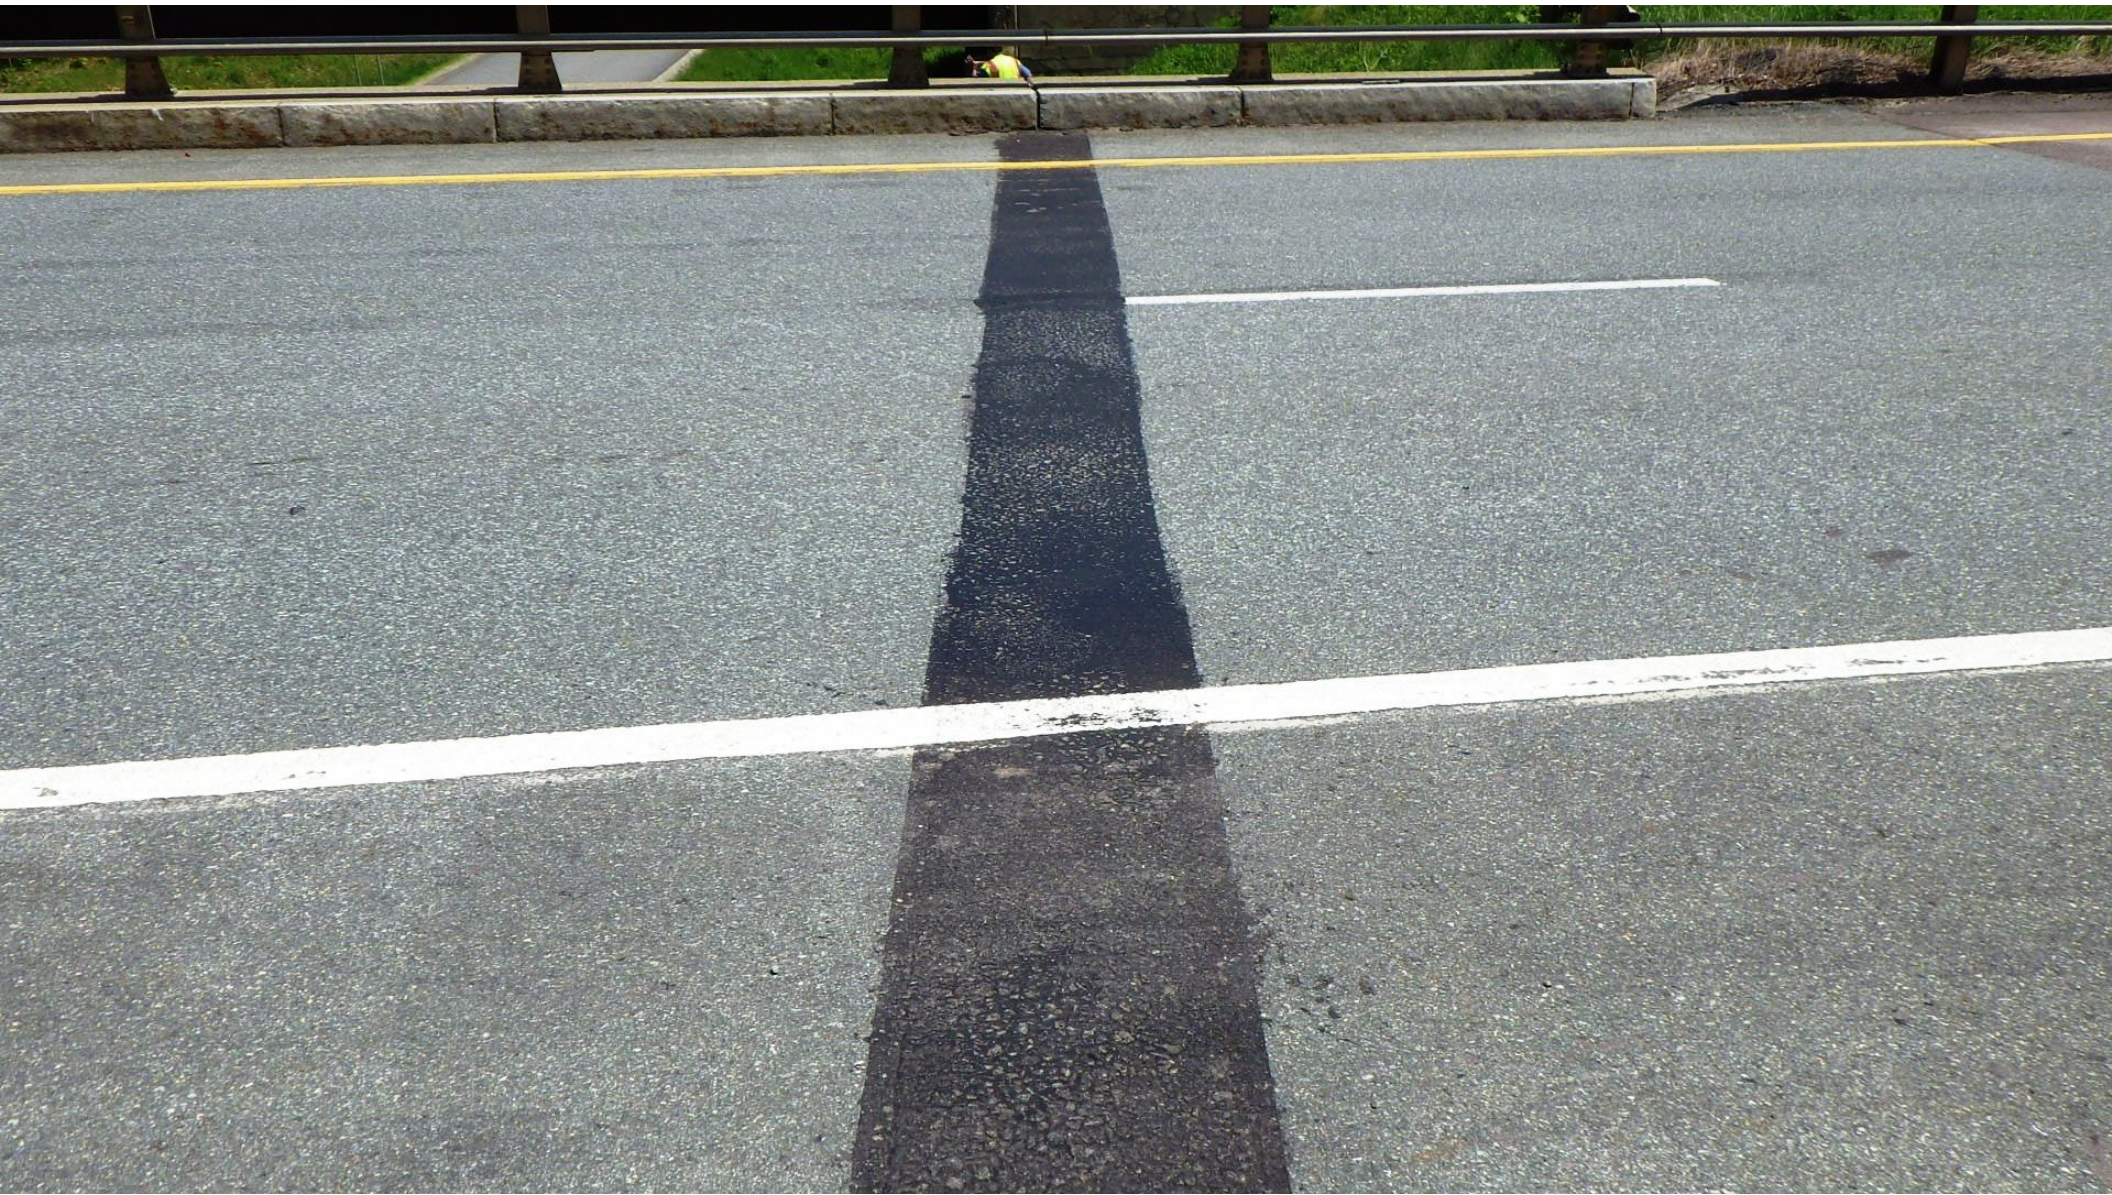

BRIDGE
103-S
1-91

Blue directional sign with icons for a building, a car, and a person, with the text "NEXT RIGHT" below.

Yellow safety vest worn by a person standing on the right shoulder of the road.

13'-10"