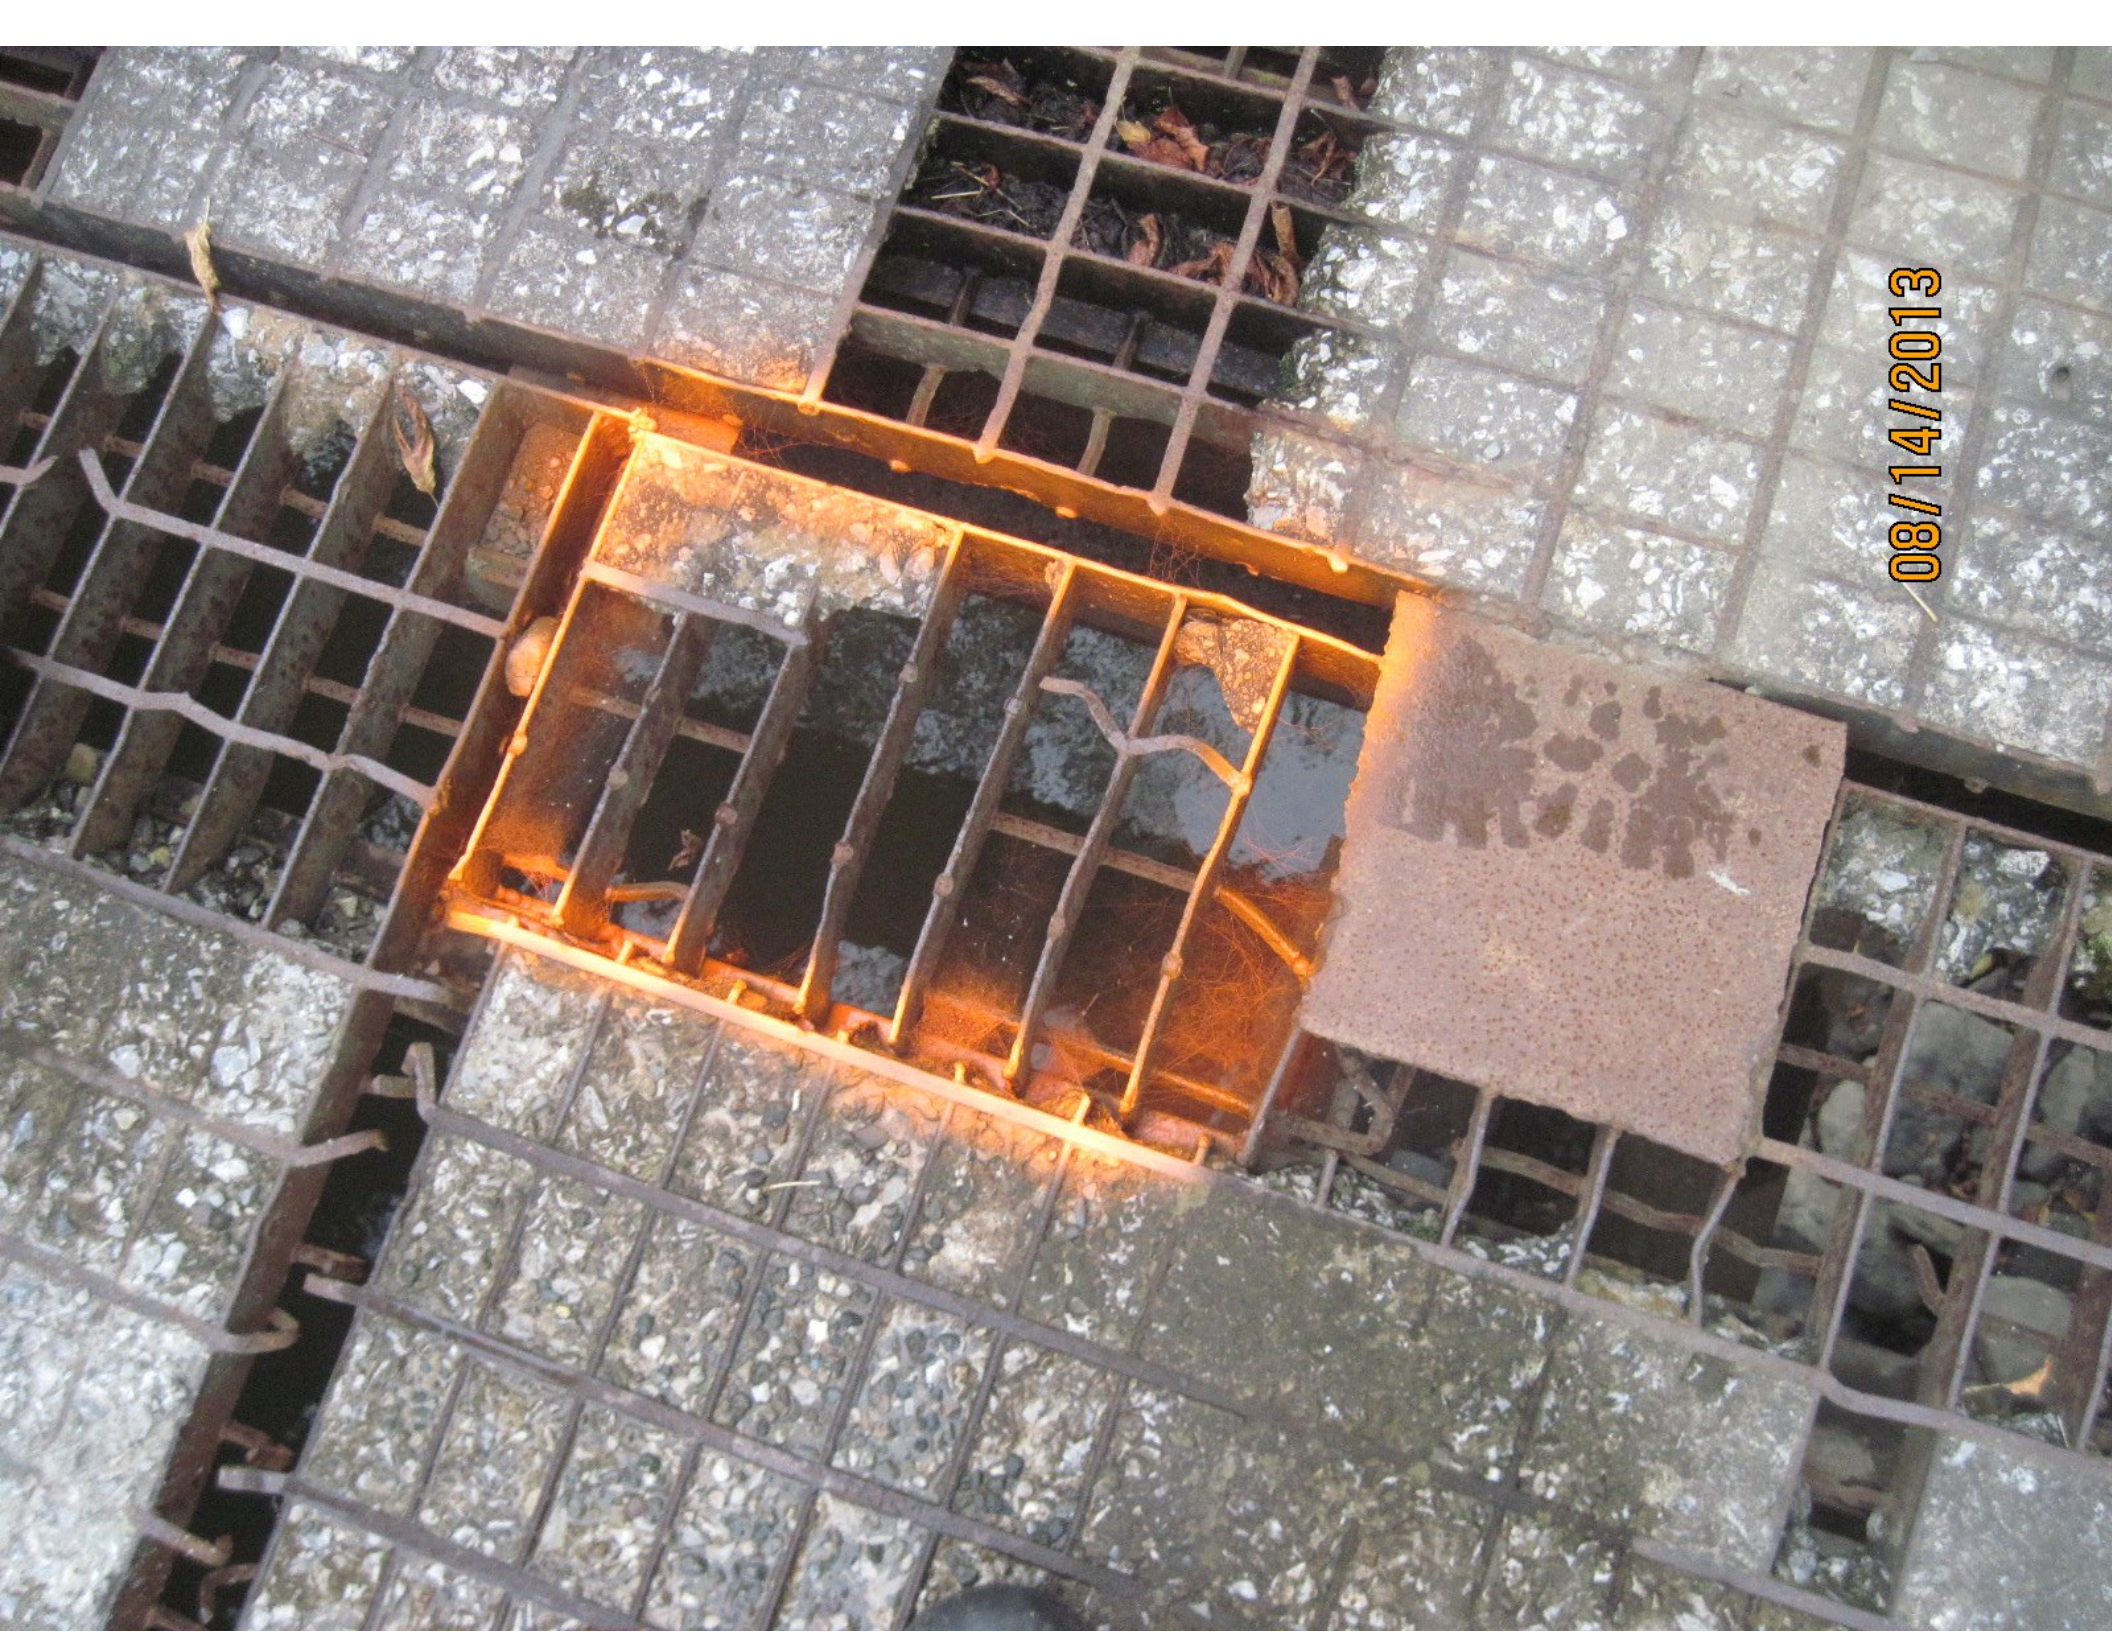

08/14/2013