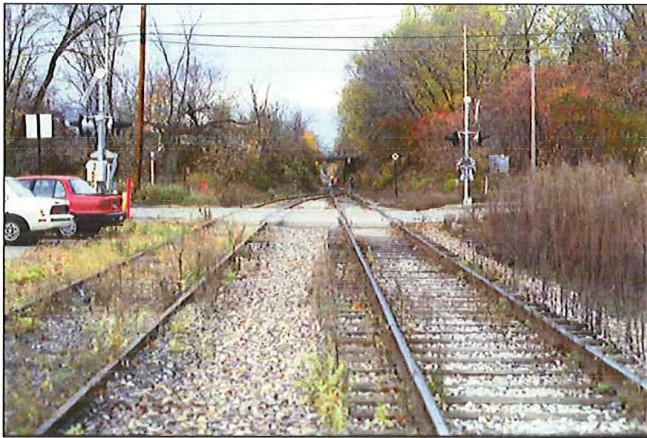

LOOKING SOUTH

LOOKING WEST  
MAINLINE ON LEFT SIDE

 PARSONS, BRINCKERHOFF, QUADE & DOUGLAS, INC. 75 Arlington St., Boston, MA	Drawing Title				SHEET 1 OF 2
	BURLINGTON BRANCH BARLOW STREET				
	-	MP: 3.28	City/Town WINOOSKI	U.S. DOT. NO. 247-715 G	
By: RBW	Check By: ALW	Drawn By: RSH	Date: OCT.-1999		

LOOKING NORTH

LOOKING WEST  
MAINLINE ON RIGHT SIDE

 PARSONS, BRINCKERHOFF, QUADE & DOUGLAS, INC. 75 Arlington St., Boston, MA	Drawing Title				SHEET 2 OF 2	
	BURLINGTON BRANCH BARLOW STREET					
	-	MP: 3.28	City/Town WINOOSKI	U.S. DOT. NO. 247-715 G		Railroad NEC RR
	By: RBW	Check By: ALW	Drawn By: RSH	Date: OCT.-1999		