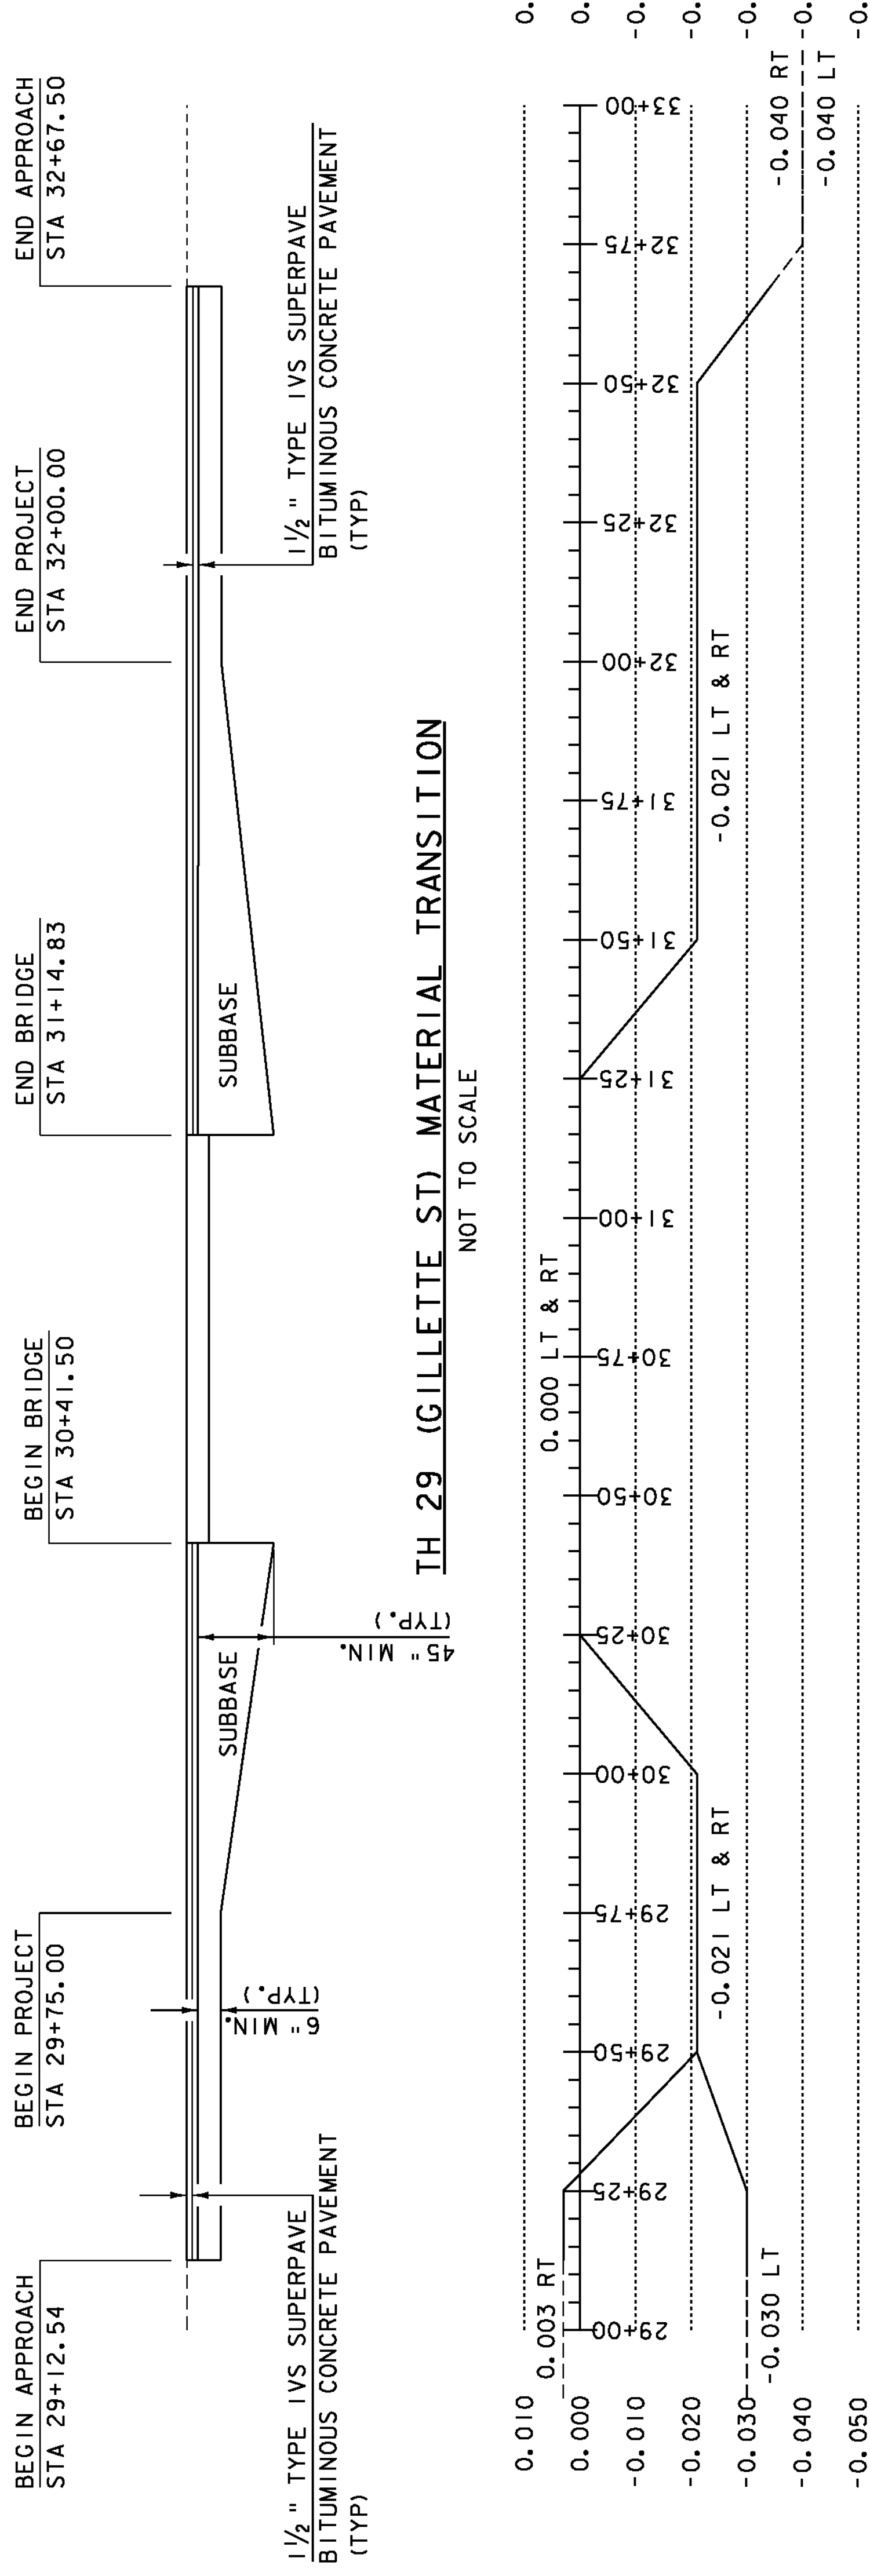

TH 29 (GILLETTE ST) PROFILE

BANKING DIAGRAM

HOR. 1" = 20'-0"
 NO VER. SCALE