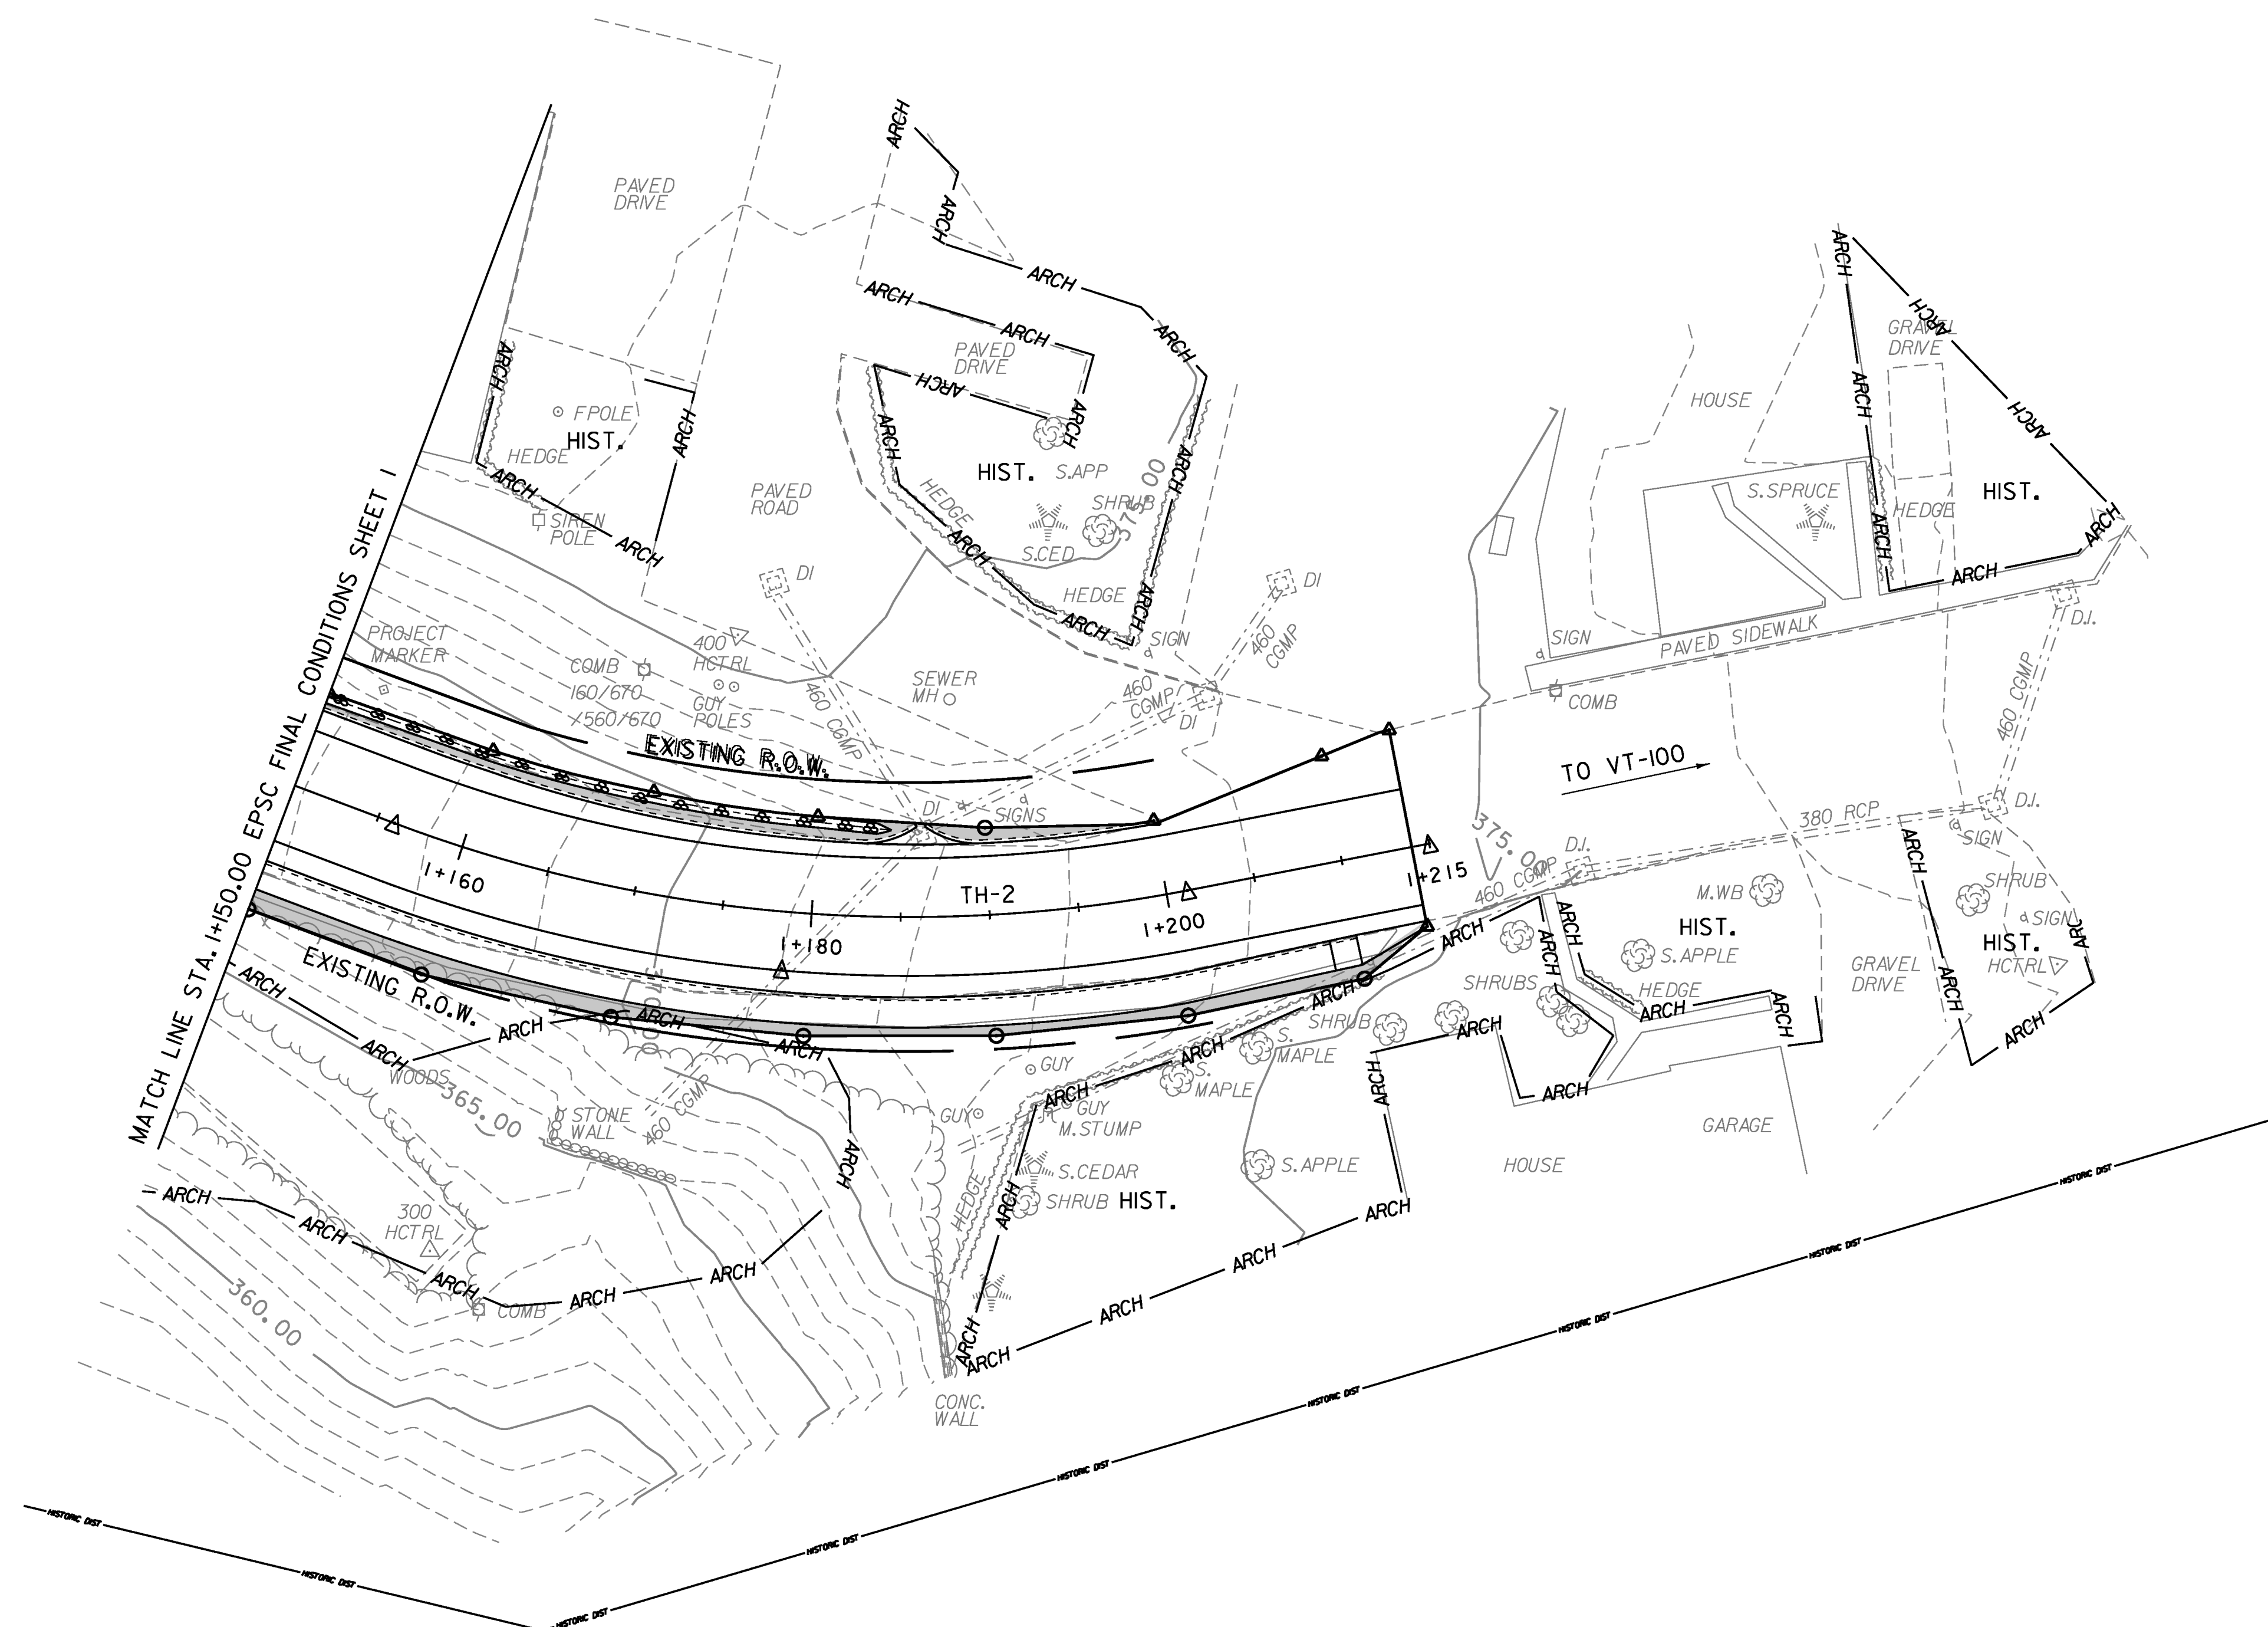

LEGEND

	HISTORIC	HISTORIC DISTRICT
	HIST.	HISTORICAL
	ARCH	ARCHAEOLOGY
		SEED AND MULCH

PROJECT NAME:	READSBORO	FILE NAME:	89J088/STR/s89J088/ep_fin.dgn	PLOT DATE:	07-MAR-2012
PROJECT NUMBER:	BRF 0105 (3)	PROJECT LEADER:	J. LACROIX	DRAWN BY:	G. ROKES
		DESIGNED BY:	W. PELLETIER	CHECKED BY:	W. PELLETIER
		EPSC FINAL CONDITIONS SHEET 2		SHEET	76 OF 90