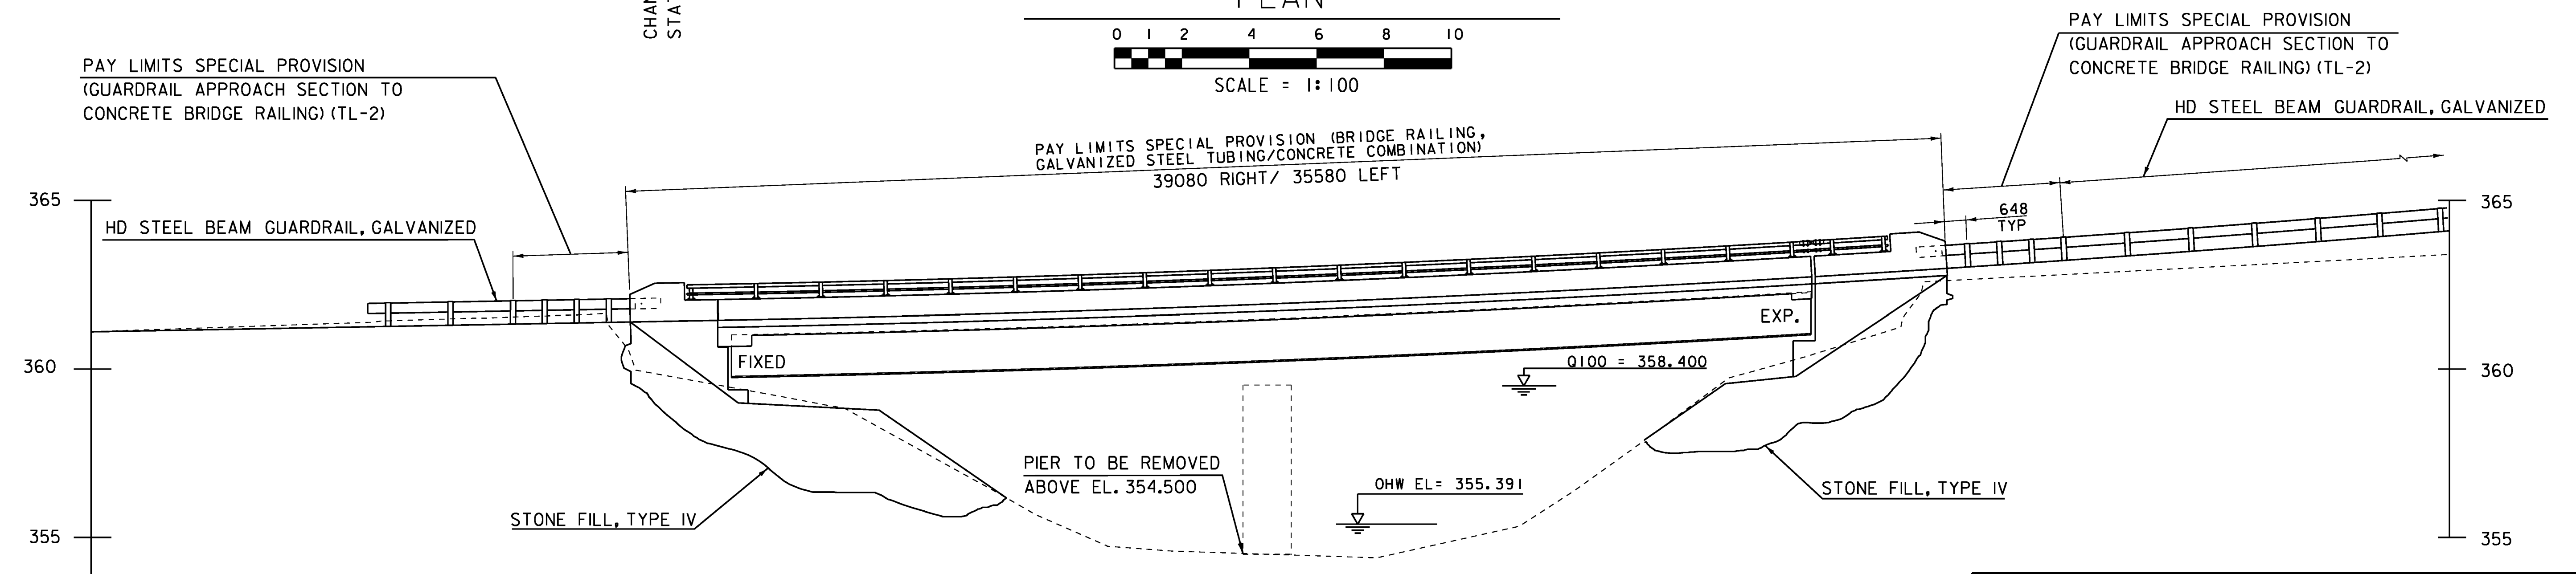

PLAN

SCALE = 1:100

ELEVATION

SCALE = 1:100

PROJECT NAME:	READSBORO
PROJECT NUMBER:	BRF 0105 (3)
FILE NAME:	89J088/STR/s89J088pe.dgn
PROJECT LEADER:	J. LACROIX
DESIGNED BY:	W. PELLETTIER
PLAN AND ELEVATION	
PLOT DATE:	07-MAR-2012
DRAWN BY:	G. ROKES
CHECKED BY:	W. PELLETTIER
SHEET	40 OF 90