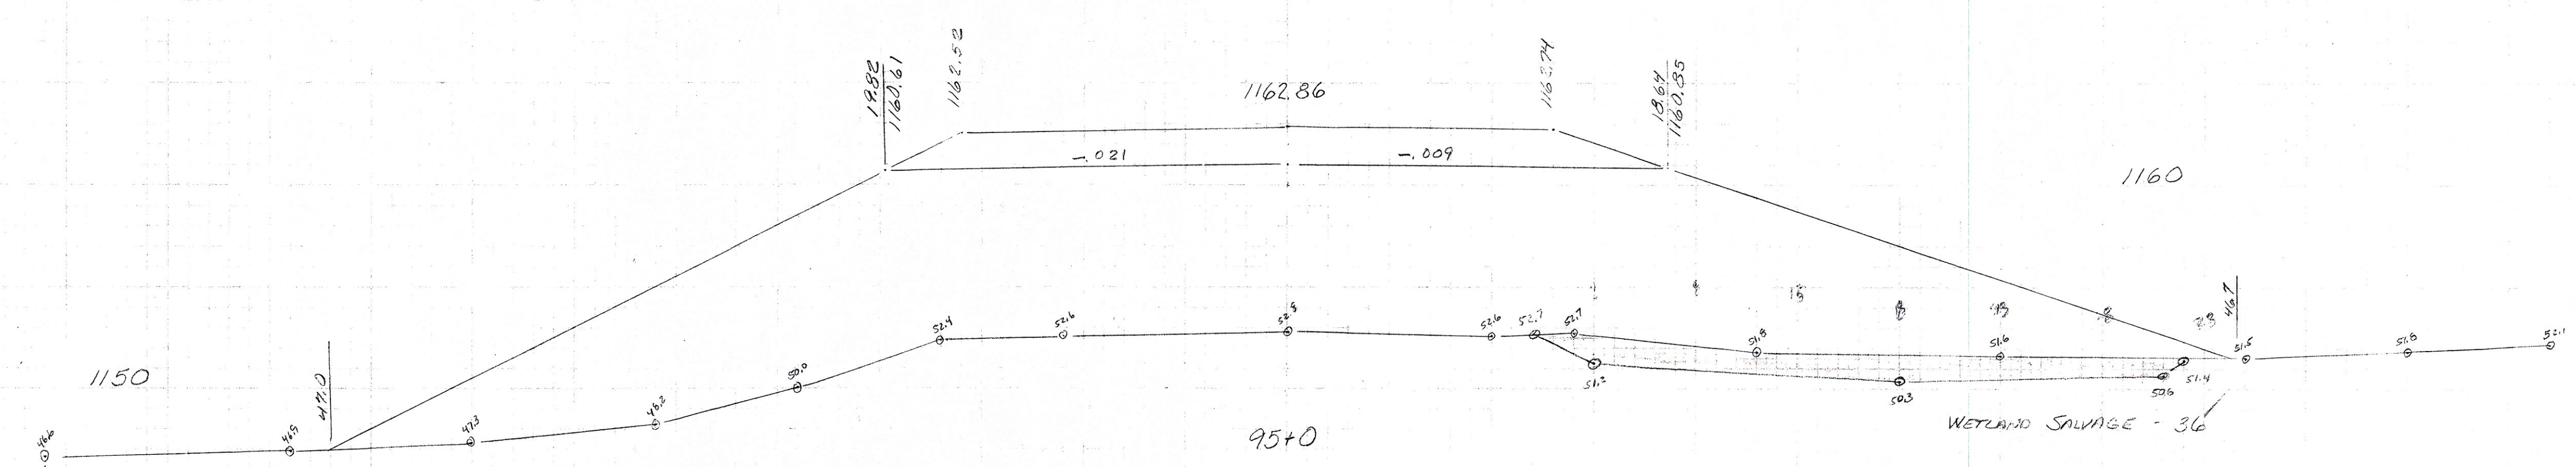

BERLIN MEGC M6200(2)S
 REVISED SECTIONS
 SCOTT HILL ROAD
 94+0 ~ 95+50

Comp. - RASCOTTE - North 4/25/65
 R. L. Smith
 11/20/70