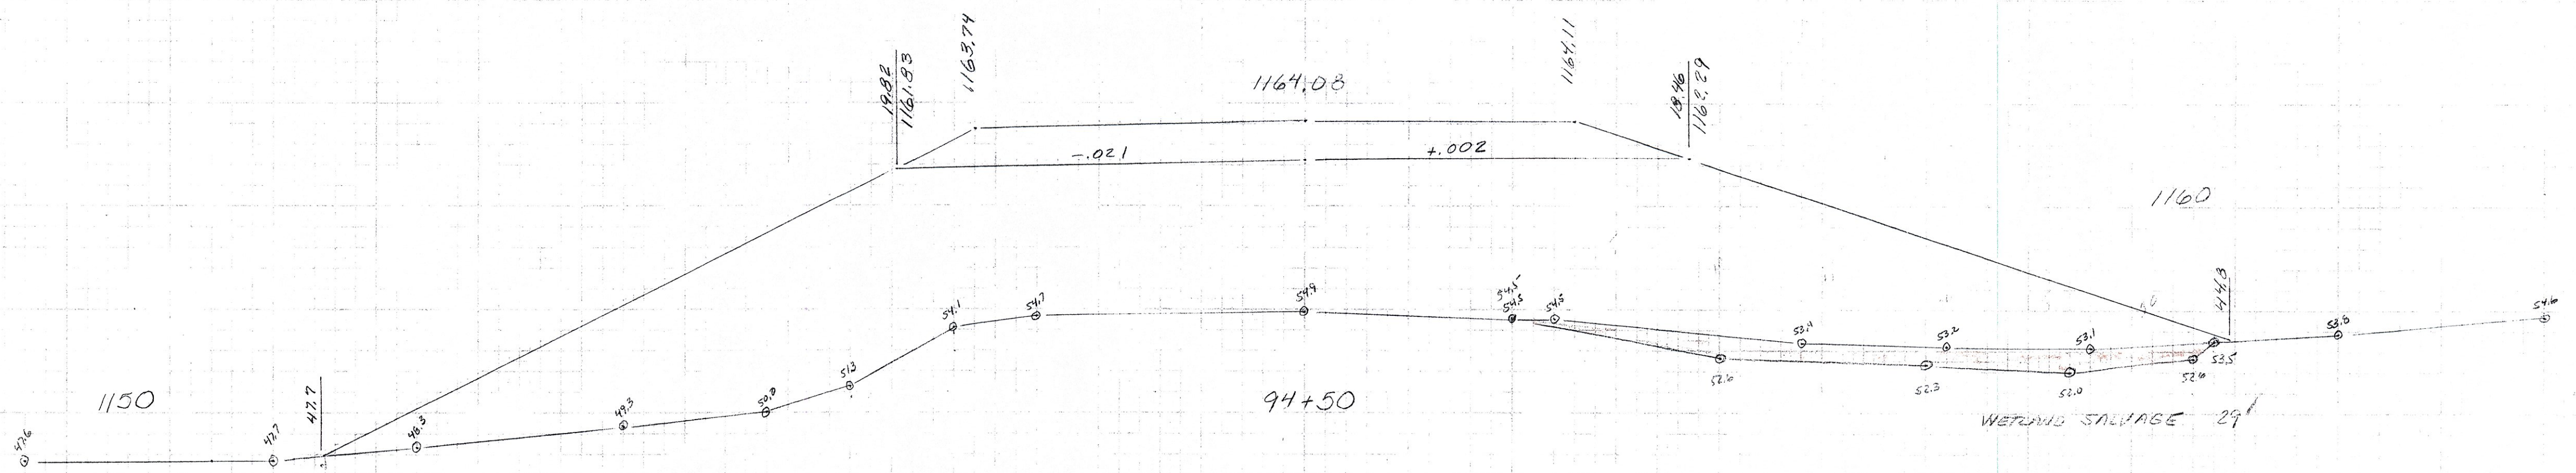

BERLIN MEGC M6200(2)S
 REVISED SECTIONS
 SCOTT HILL ROAD
 94+0 ~ 95+50

Comp. - RASCOTTE - North 4/25/65
 R. L. Smith
 11/20/70