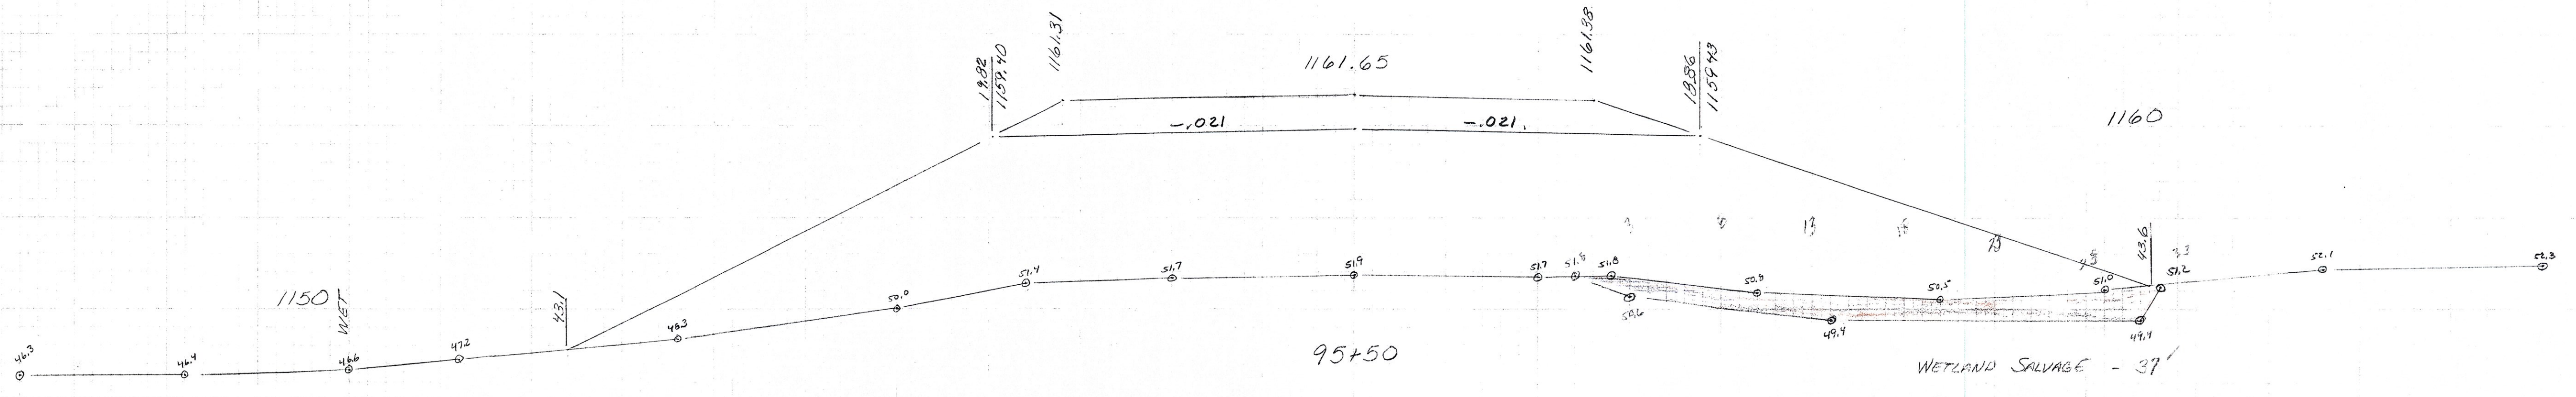

BERLIN MEGC M6200(2)S
 REVISED SECTIONS
 SCOTT HILL ROAD
 94+0 ~ 95+50

Comp. - RASCOTTE - North 4/25/65
 R. L. Smith
 11/20/70