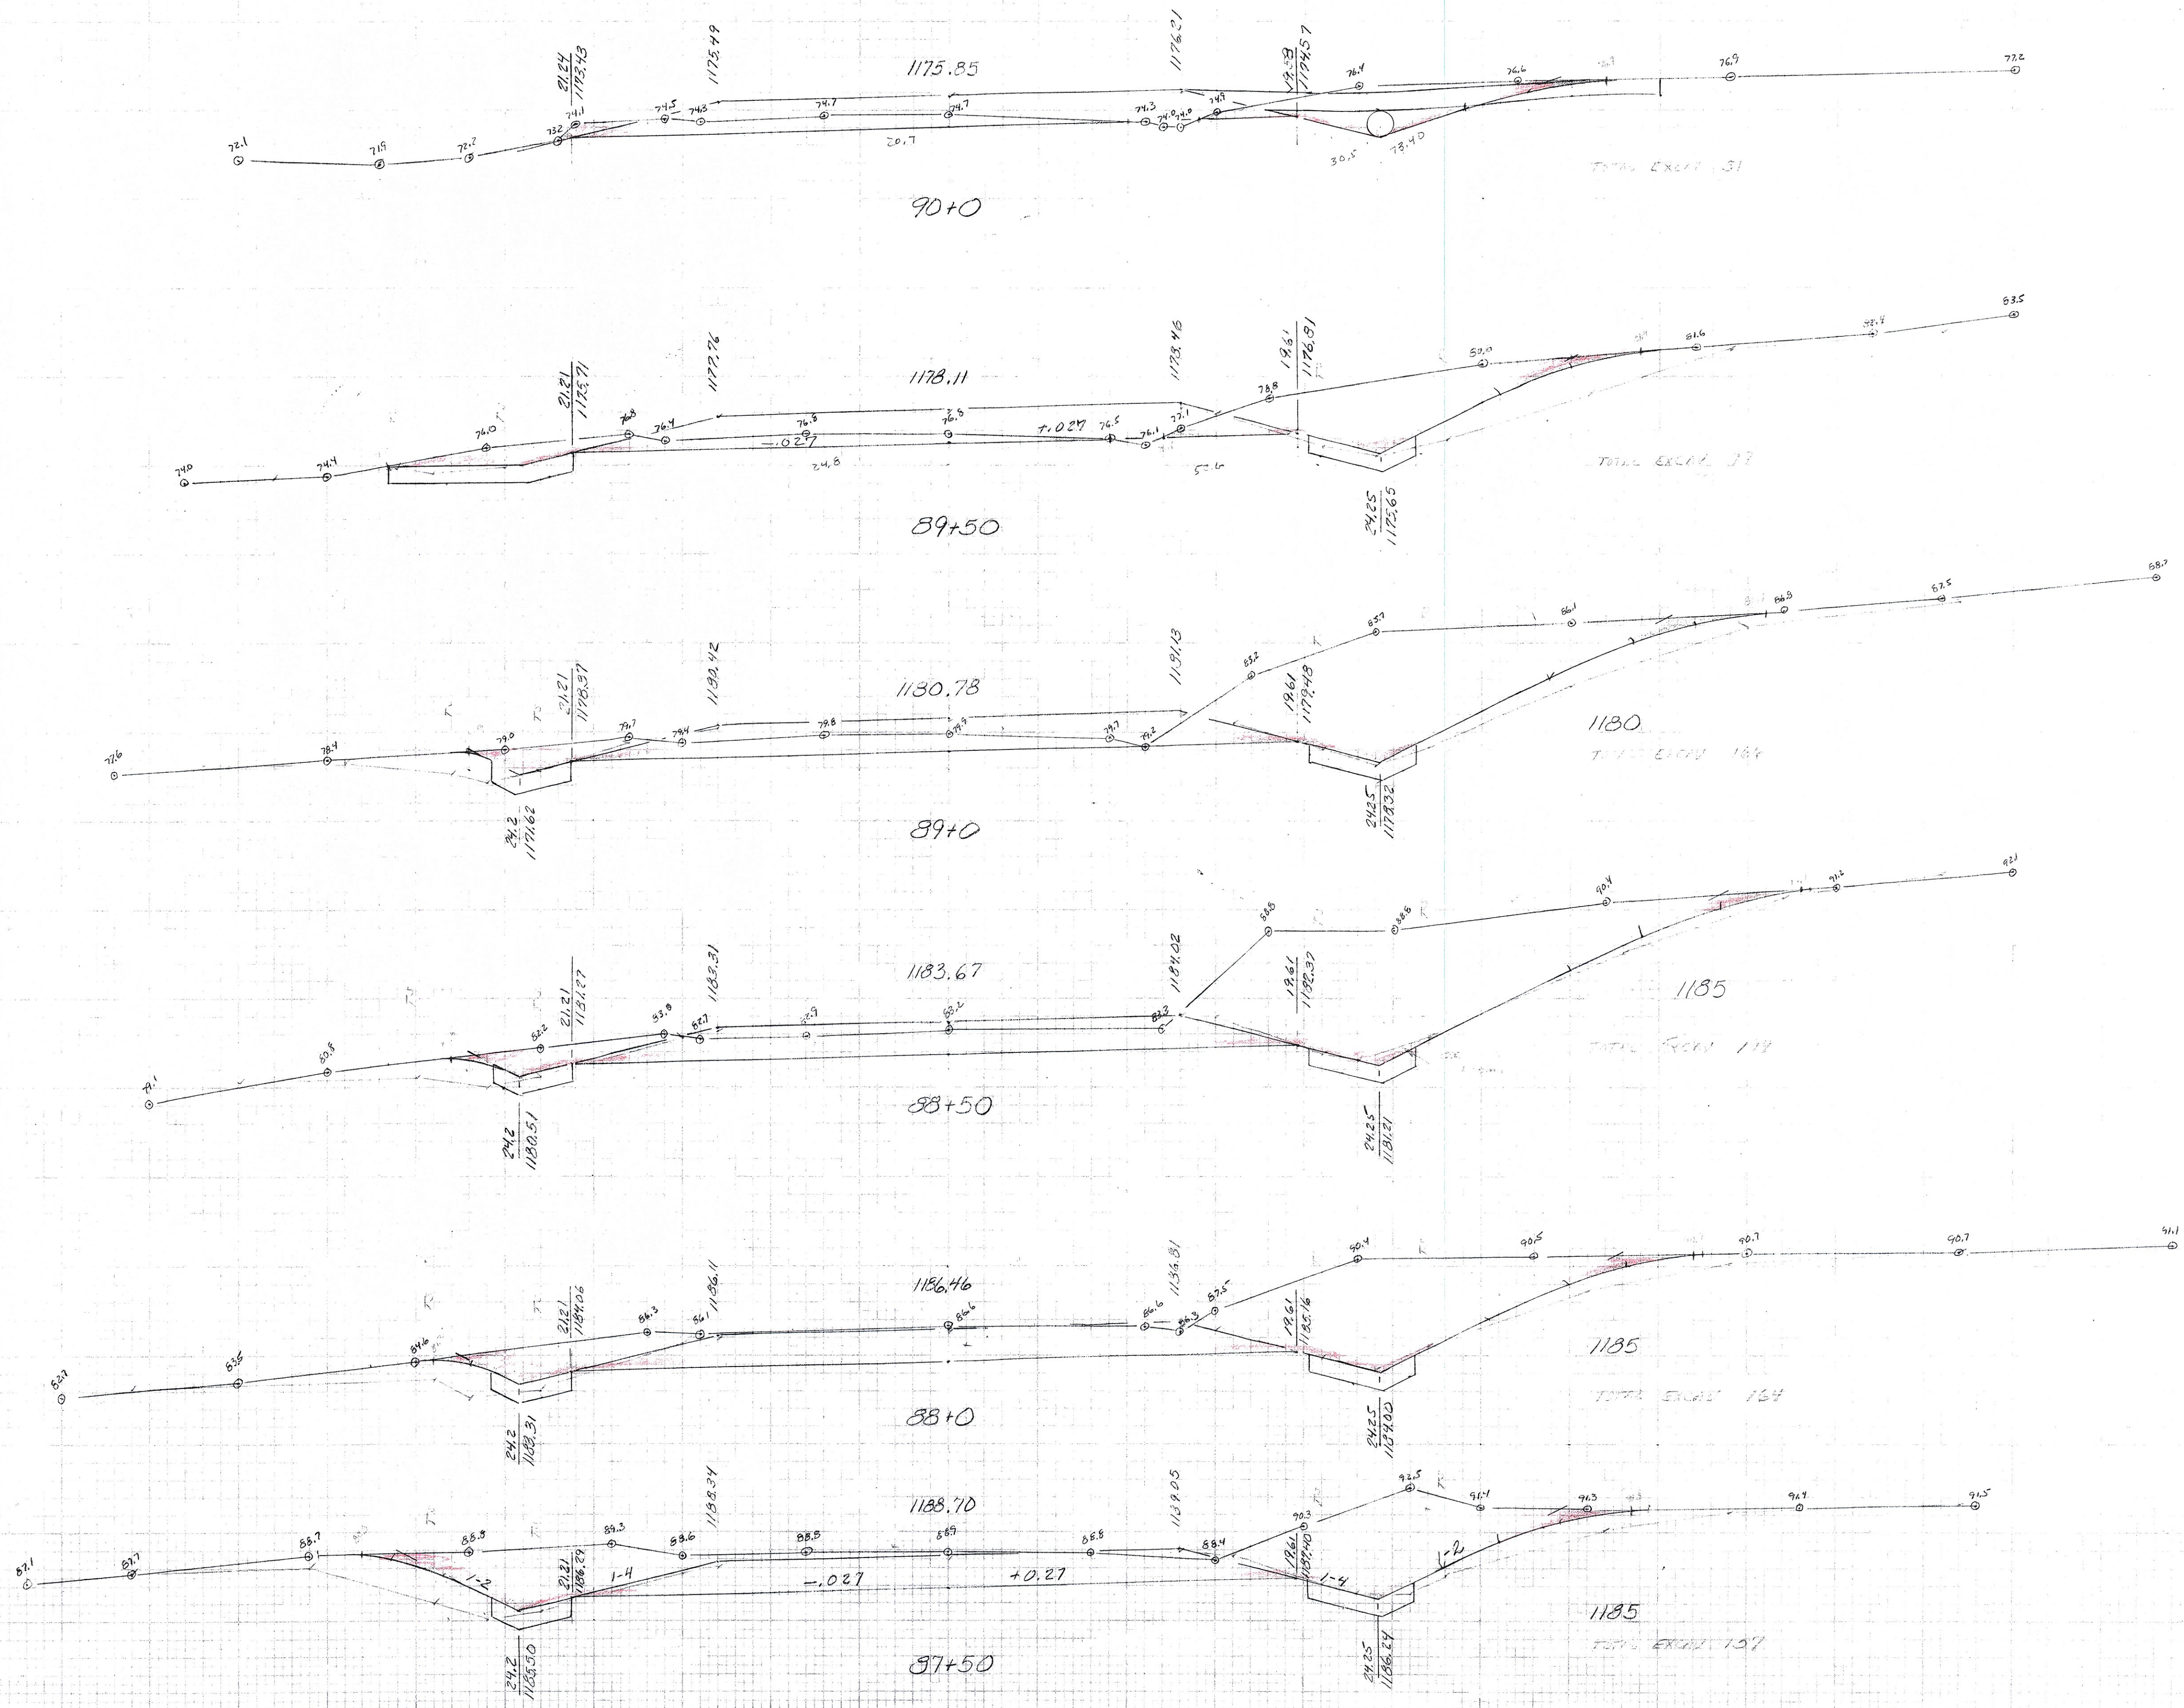

BERLIN MEGC M 6200(2)S  
 REVISED SECTIONS  
 SCOTT HILL ROAD  
 87+50 - 90+0

4/21/88  
 R. Gunn  
 11/14/88  
 R. Gunn  
 8/25/83