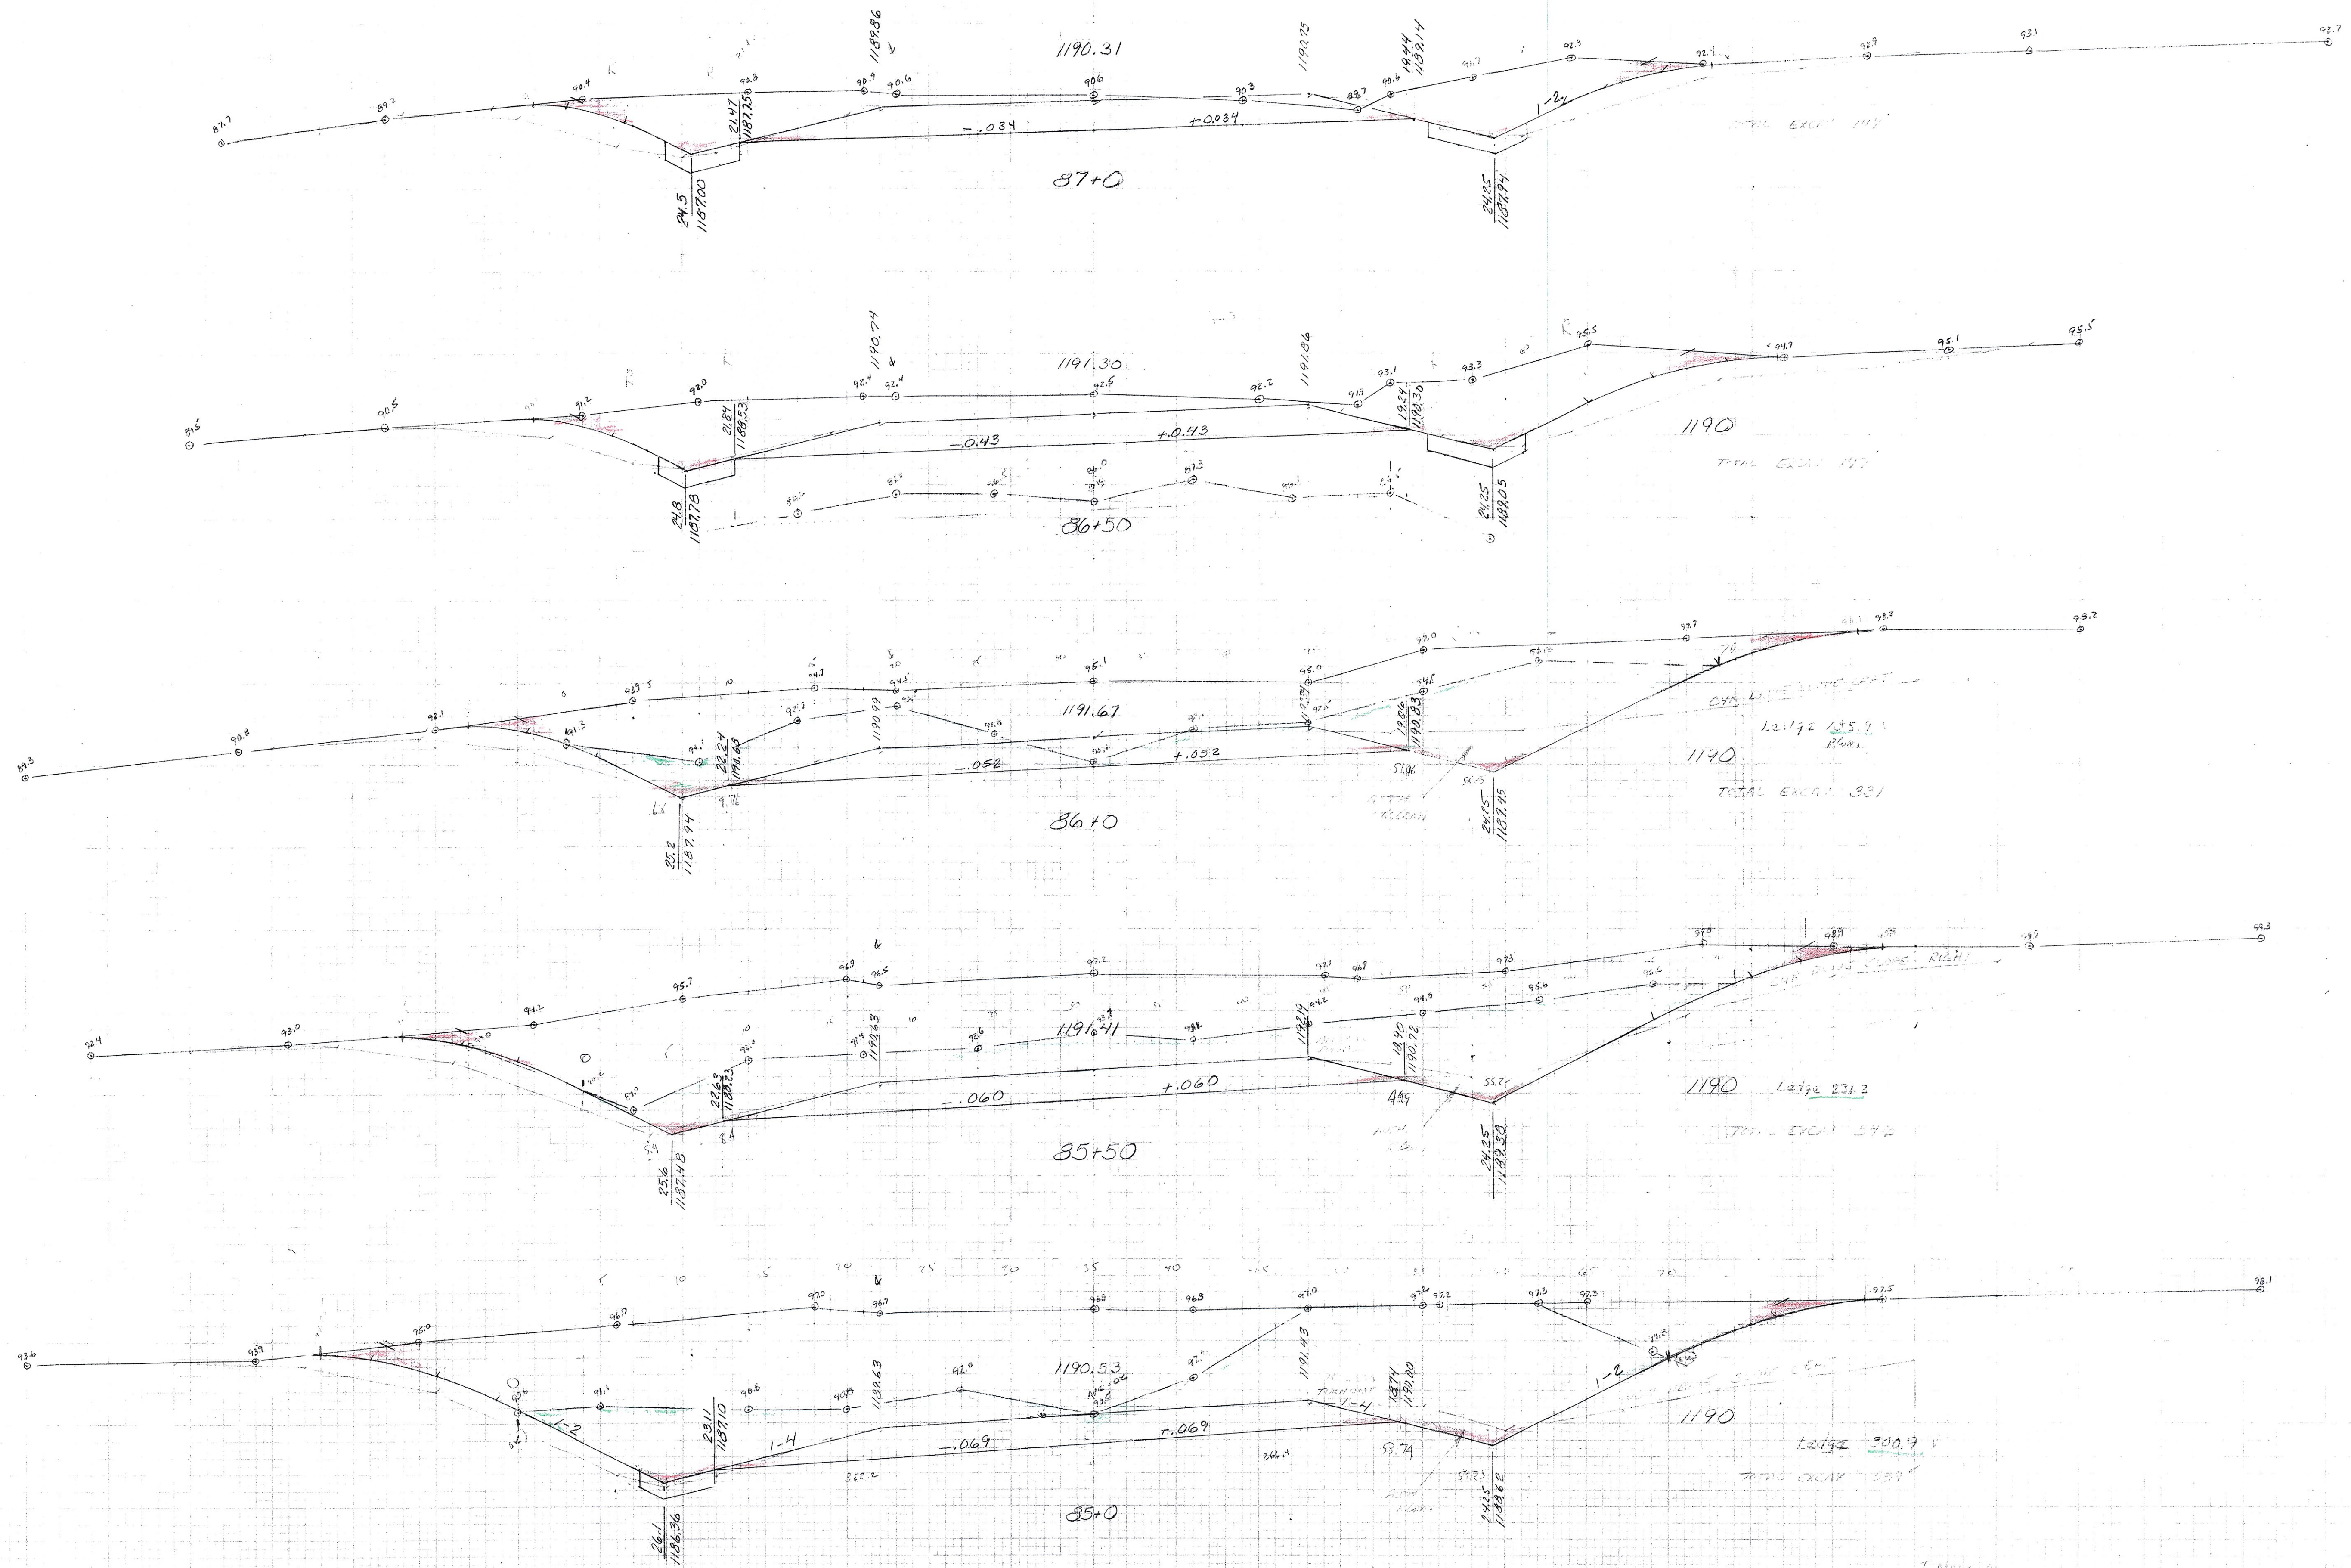

BERLIN MEGC M6205(2)S  
 REVISED SECTIONS  
 SCOTT HILL ROAD  
 85+0 ~ 87+0

Comp. - Fisserre - North  
 4/11/13  
 4/11/13