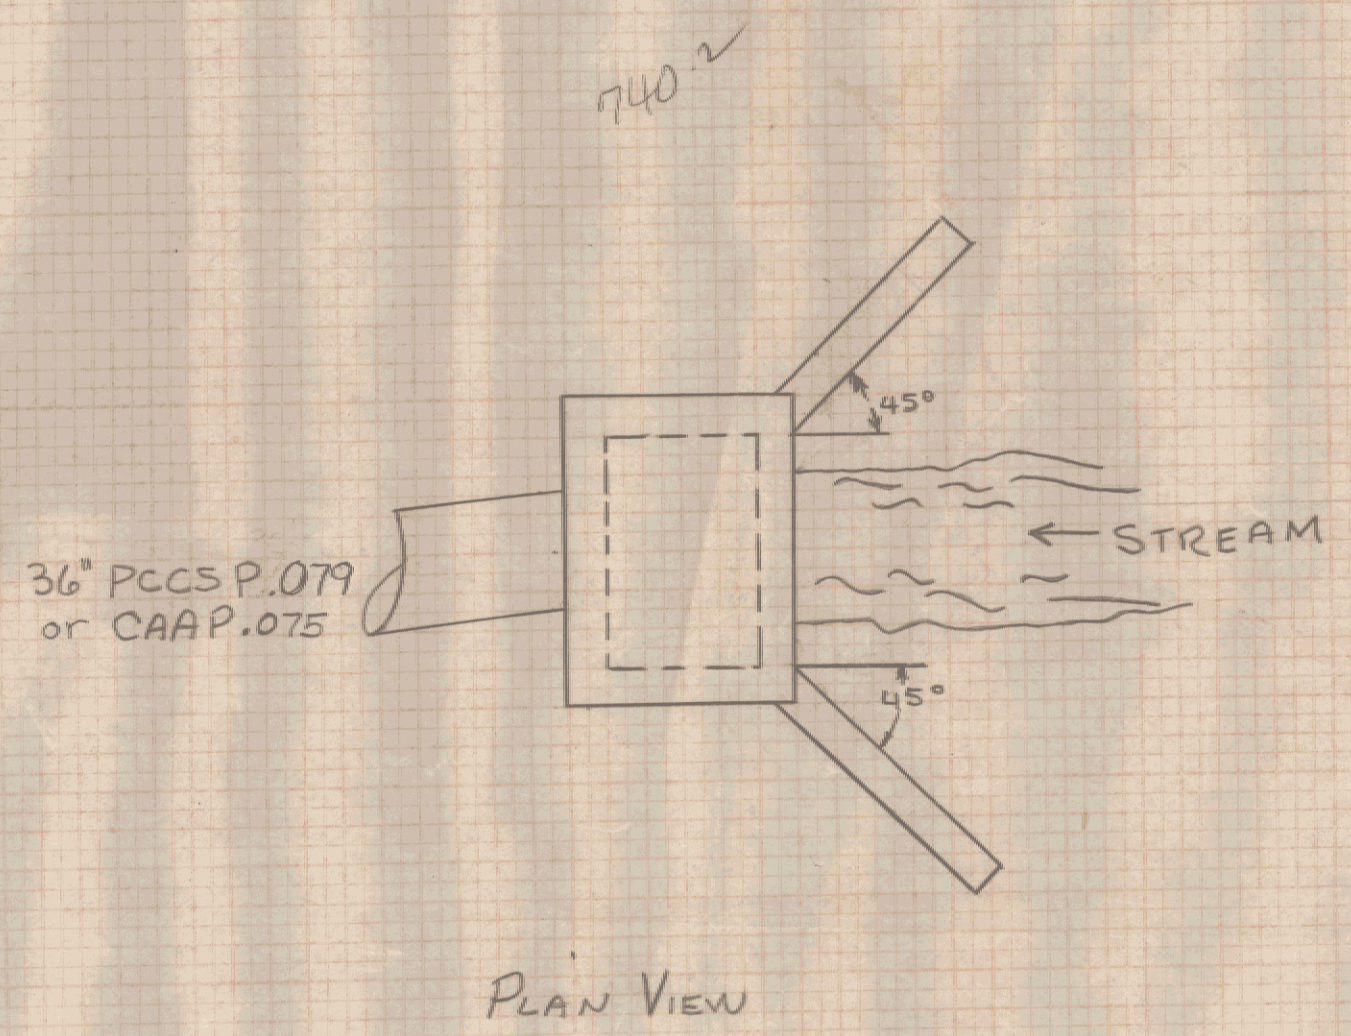

Rev 4
41+25
AsKew 60° Rt

40+95L ~ 41+45 Rt
New 36" x 104' PCCSP.064
or CAAP.060 DETAILS
MONTPELIER
ME6C - M6400(7)
SHEET 203 OF 335