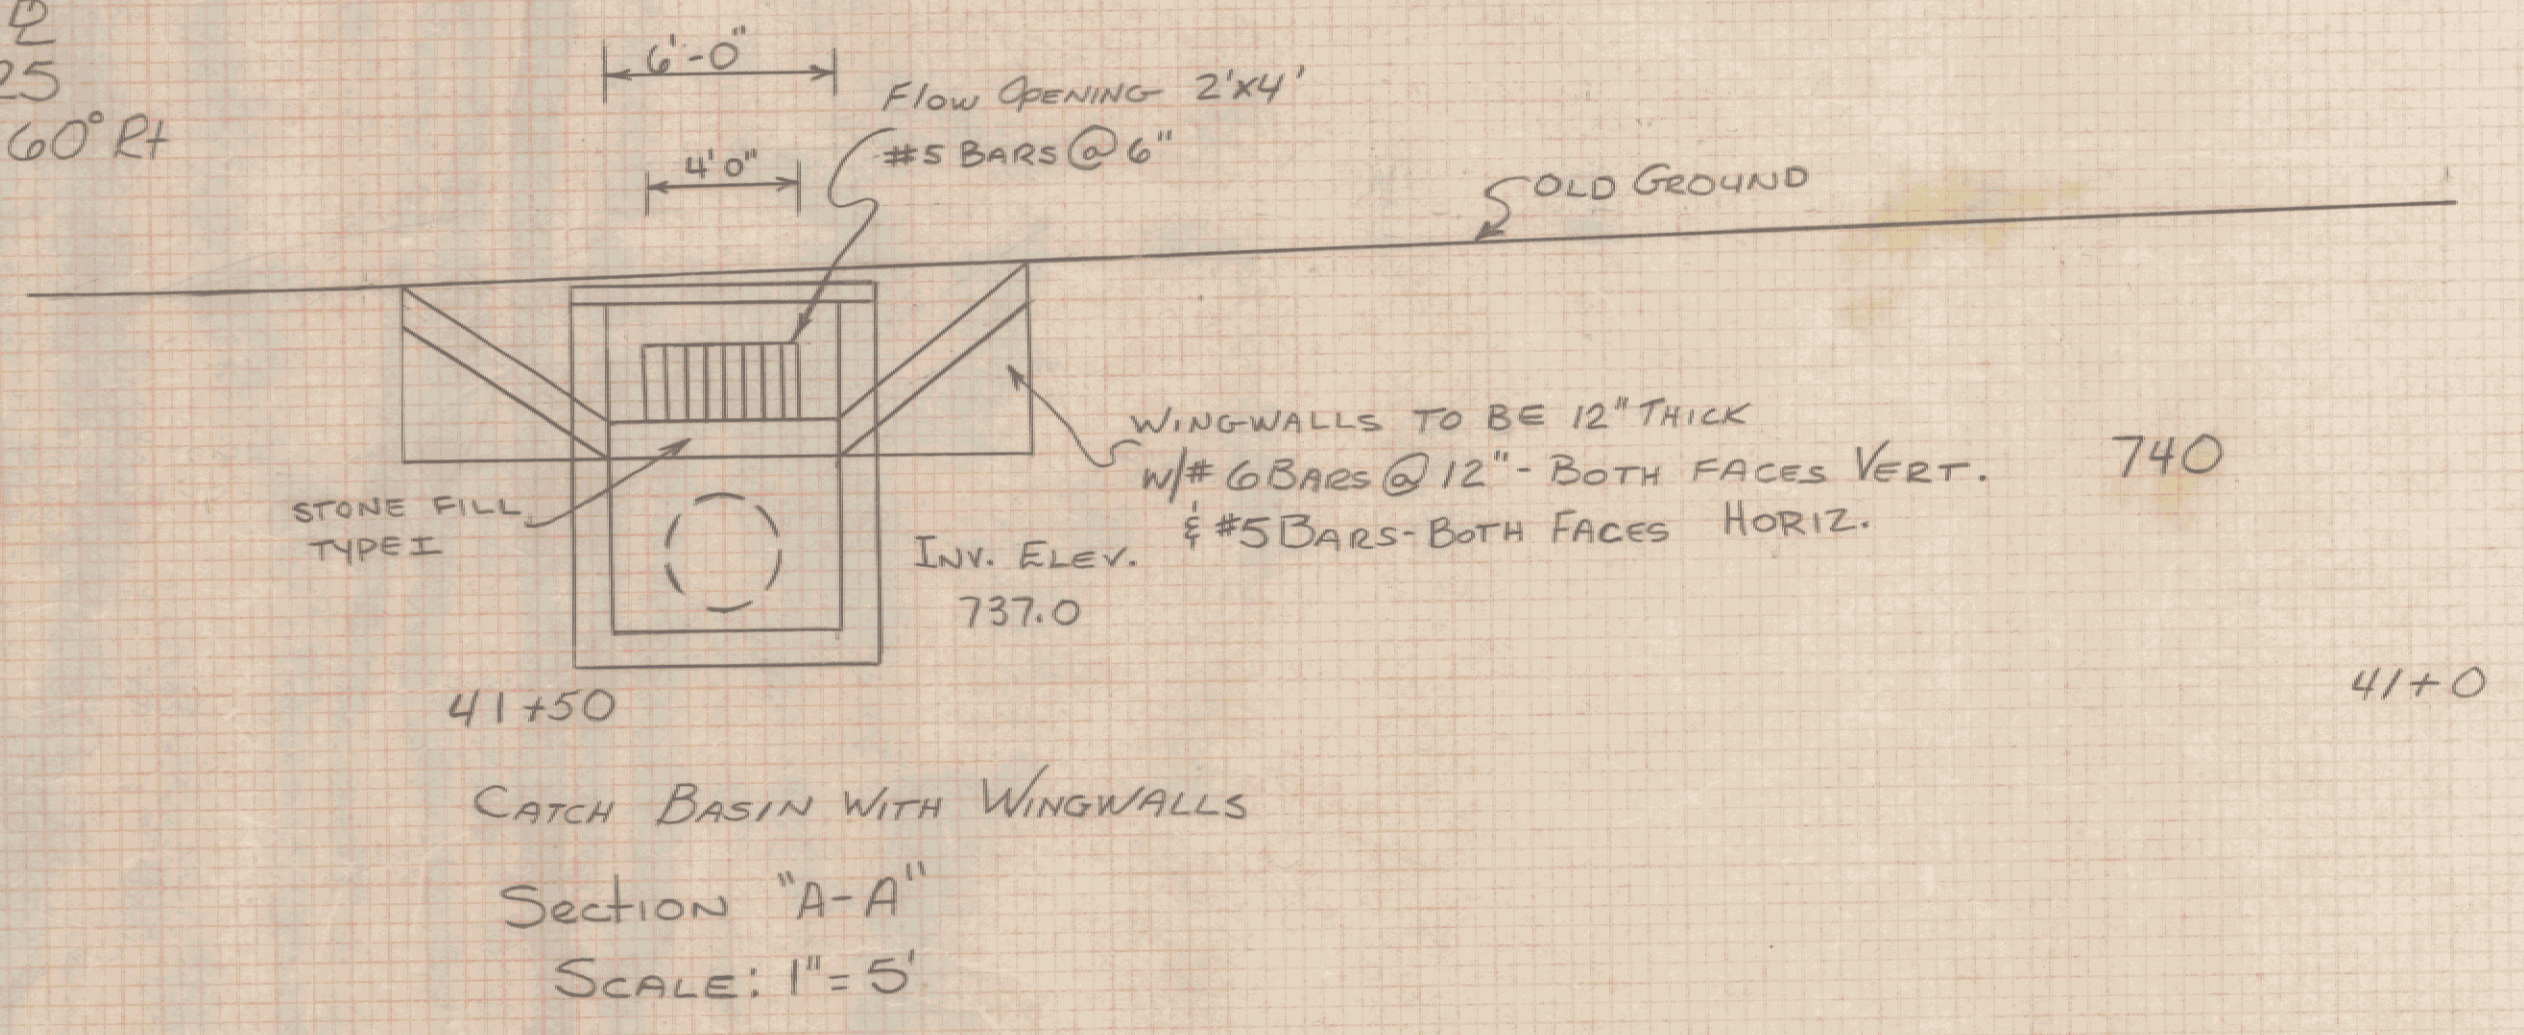

Rev 4
41+25
AsKew 60° Rt

40+95L ~ 41+45 Rt
New 36" x 104' PCCSP.064
or CAAP.060 DETAILS
MONTPELIER
ME6C - M6400(7)
SHEET 203 OF 335