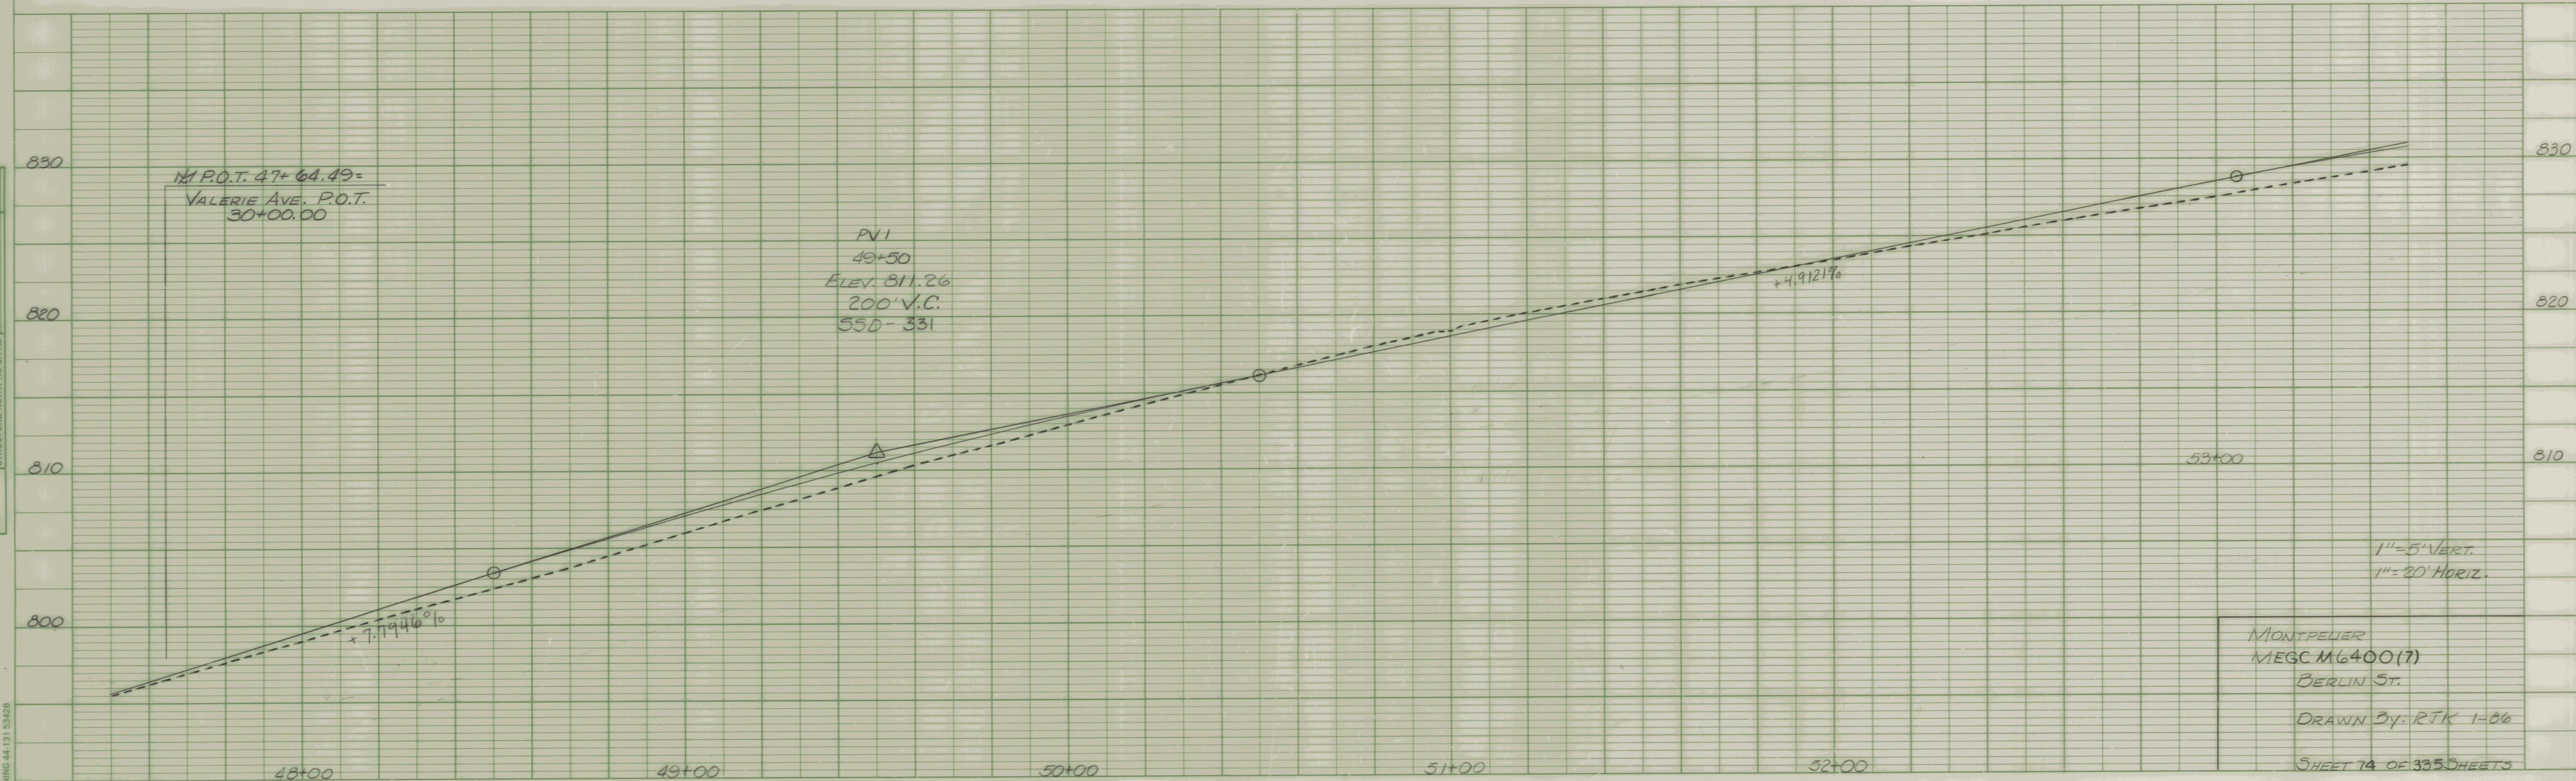

PLAN	NO.	NOTE BOOK	SURVEYED BY	DATE

PROFILE	NO.	NOTE BOOK	SURVEYED BY	DATE

MONTPELIER  
 MEGC M6400(7)  
 BERLIN ST.  
 DRAWN BY: RJK 1-86  
 SHEET 74 OF 335 SHEETS