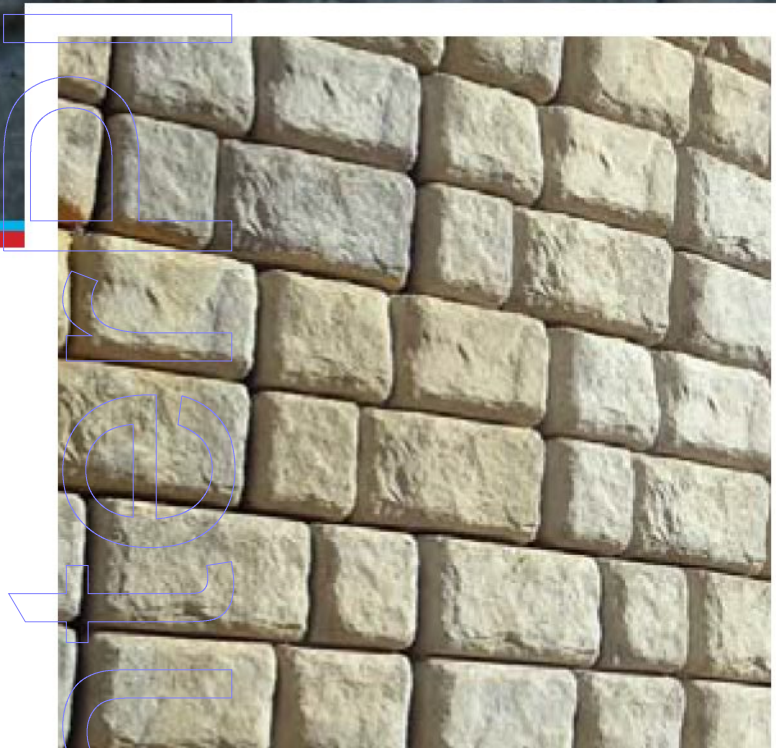

The following product(s) are not activated:

The Redi-Rock® Cobblestone texture is available on any Redi-Rock block. This gives you endless possibilities to create a complete wall solution for your project.

REDI-ROCK TEXTURE:

COBBLESTONE

What's more American than giant concrete blocks?

Well, maybe apple pie, but seriously...Redi-Rock blocks couple engineering ingenuity with dashing good looks. The result is the best looking structural walls on the market.

Redi-Rock Cobblestone blocks have a great stacked stone aesthetic. Each block face gives the appearance of six smaller blocks, making it a great look for projects that need a smaller-scale look.

Regional colors and coordinating accessories are available. Contact your local Redi-Rock retailer or visit redi-rock.com to learn more about the Redi-Rock Cobblestone face today!