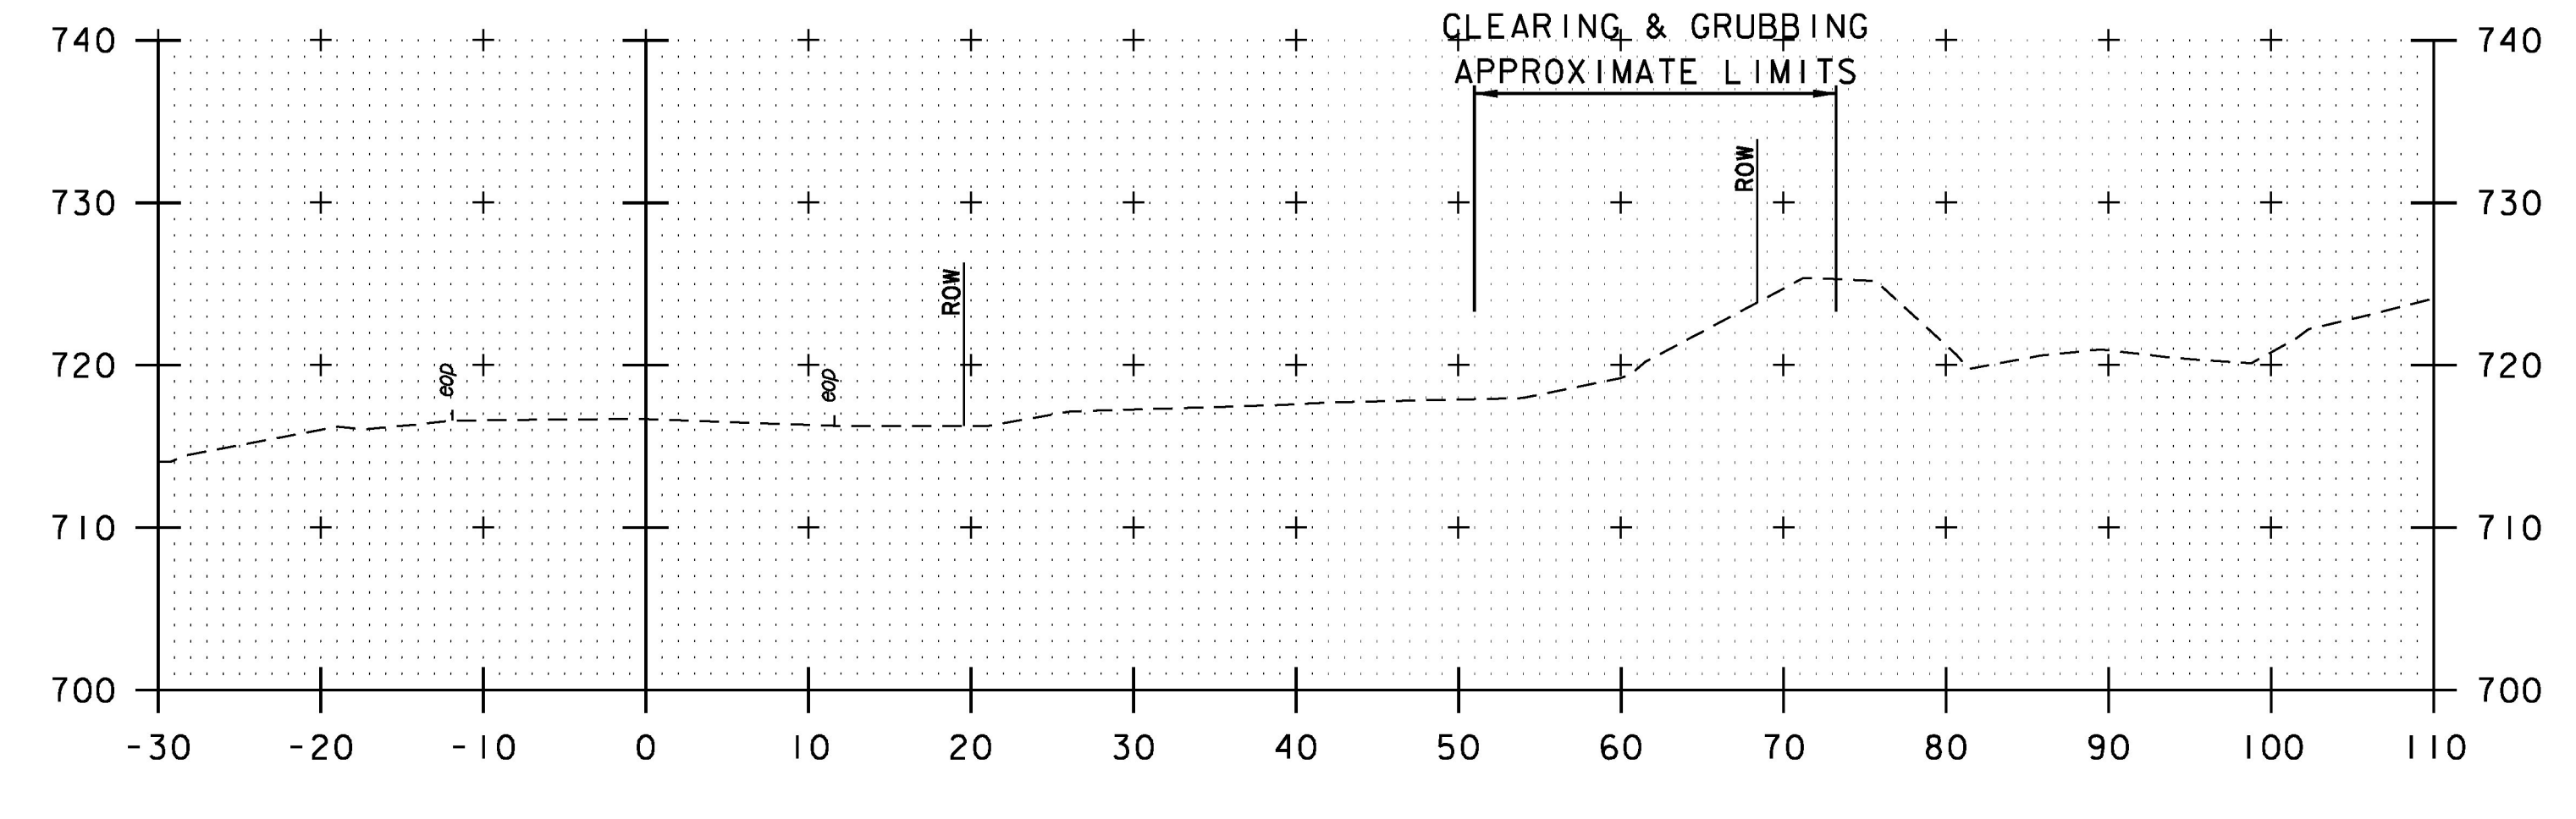

The following product(s) are not activated:

ProjectWise InterPilot Server

PROJECT NAME:	BARRE CITY - BARRE TOWN
PROJECT NUMBER:	MEGC M 6000(12)C/1
FILE NAME:	z15d040_xs.dgn
PROJECT LEADER:	A.P. GUYETTE
DESIGNED BY:	D.M. PECK
CROSS SECTIONS (8 OF 9)	
PLOT DATE:	12/2/2016
DRAWN BY:	P.A. MILLER
CHECKED BY:	D.M. PECK
SHEET	38 OF 39