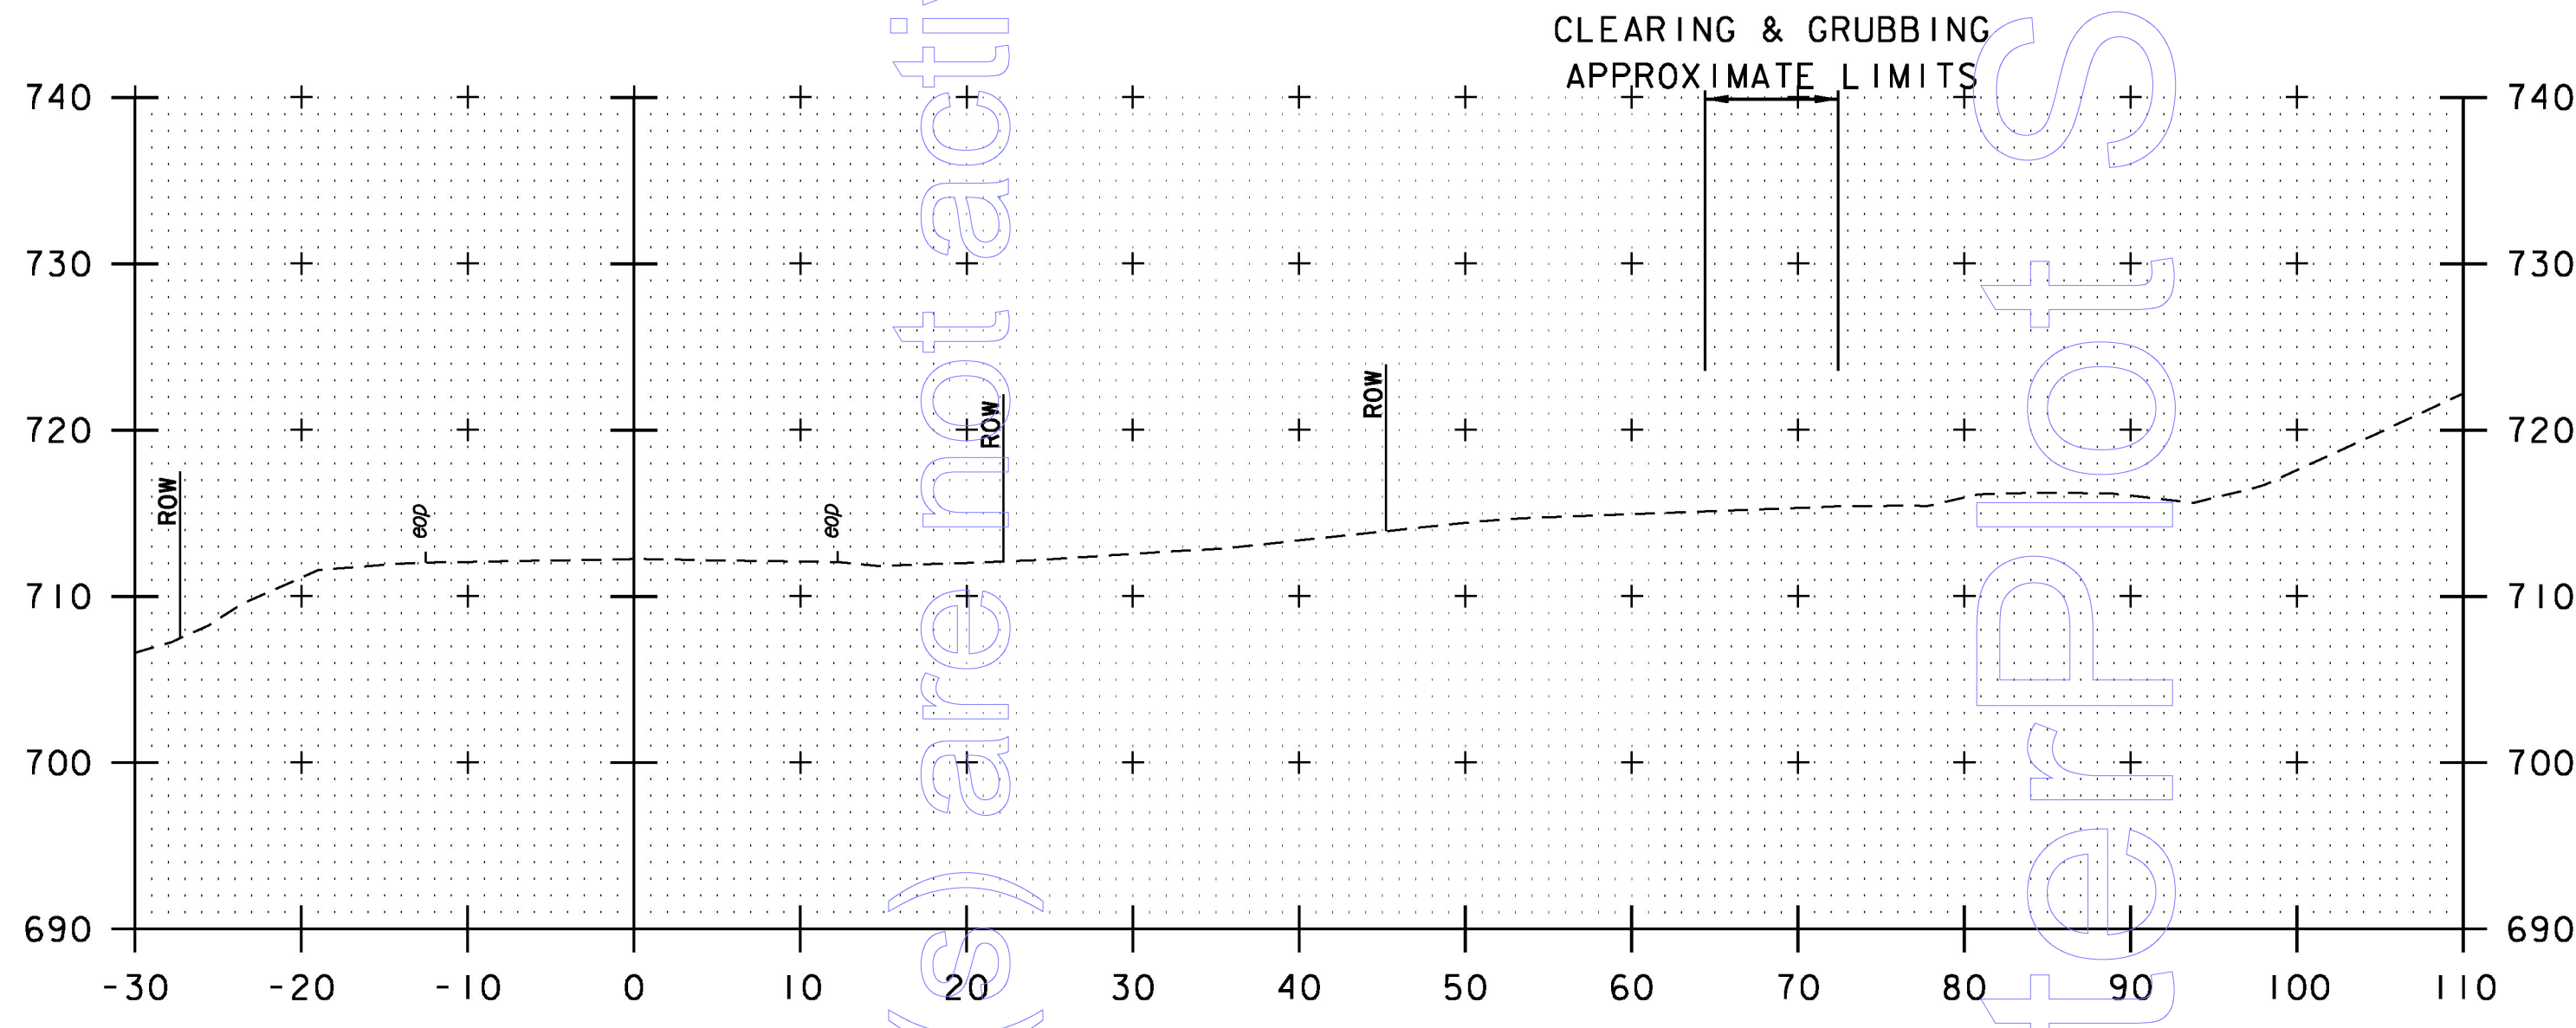

The following product(s) are not activated:

ProjectWise InterPilot Server

PROJECT NAME:	BARRE CITY - BARRE TOWN
PROJECT NUMBER:	MEGC M 6000(12)C/1
FILE NAME:	z15d040_xs.dgn
PROJECT LEADER:	A.P. GUYETTE
DESIGNED BY:	D.M. PECK
CROSS SECTIONS (8 OF 9)	
PLOT DATE:	12/2/2016
DRAWN BY:	P.A. MILLER
CHECKED BY:	D.M. PECK
SHEET	38 OF 39