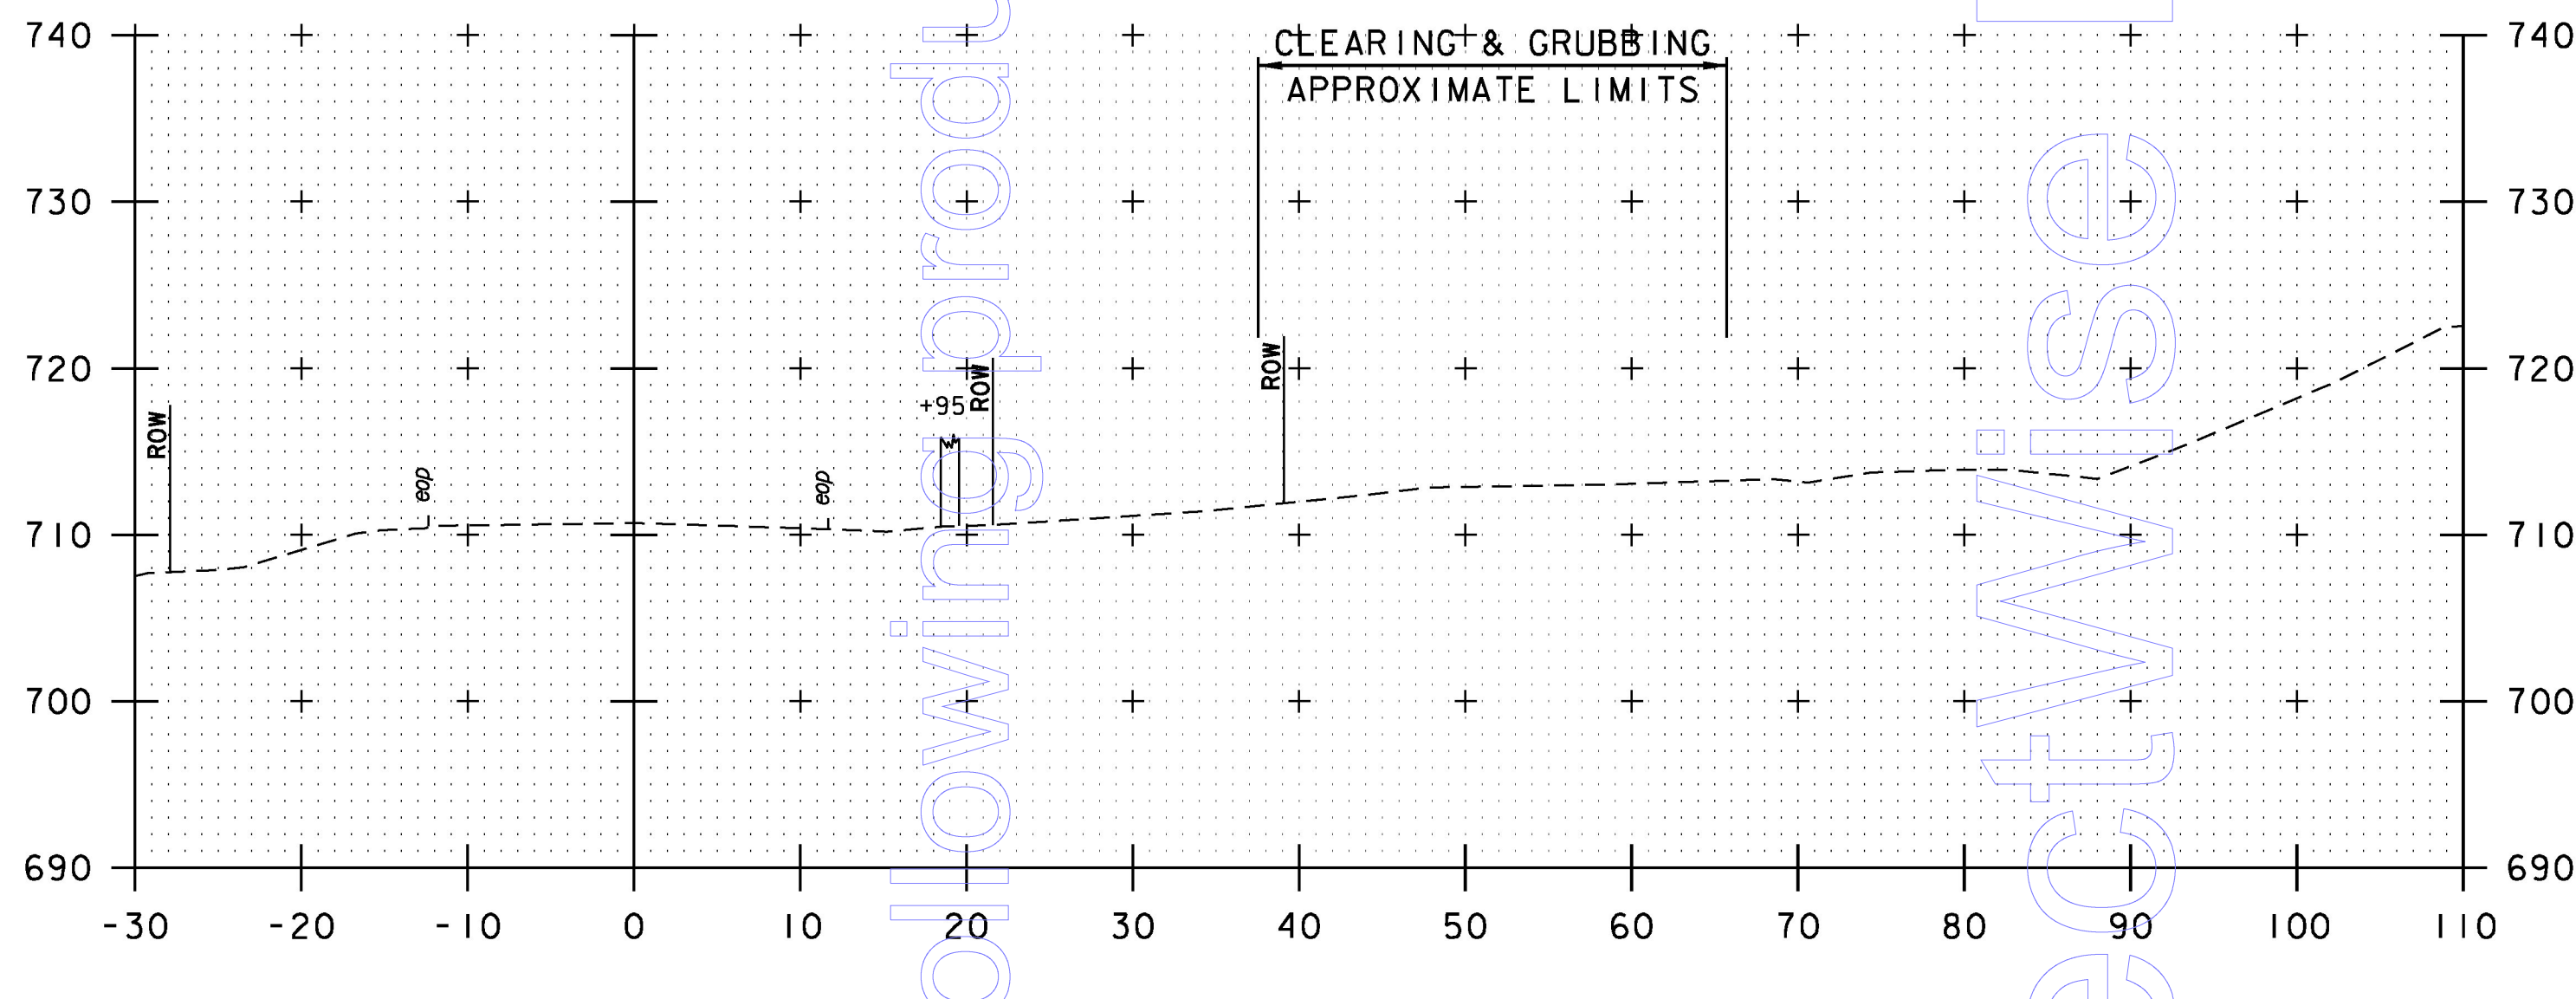

The following product(s) are not activated:

ProjectWise InterPilot Server

PROJECT NAME:	BARRE CITY - BARRE TOWN
PROJECT NUMBER:	MEGC M 6000(12)C/1
FILE NAME:	z15d040_xs.dgn
PROJECT LEADER:	A.P. GUYETTE
DESIGNED BY:	D.M. PECK
CROSS SECTIONS (8 OF 9)	
PLOT DATE:	12/2/2016
DRAWN BY:	P.A. MILLER
CHECKED BY:	D.M. PECK
SHEET	38 OF 39