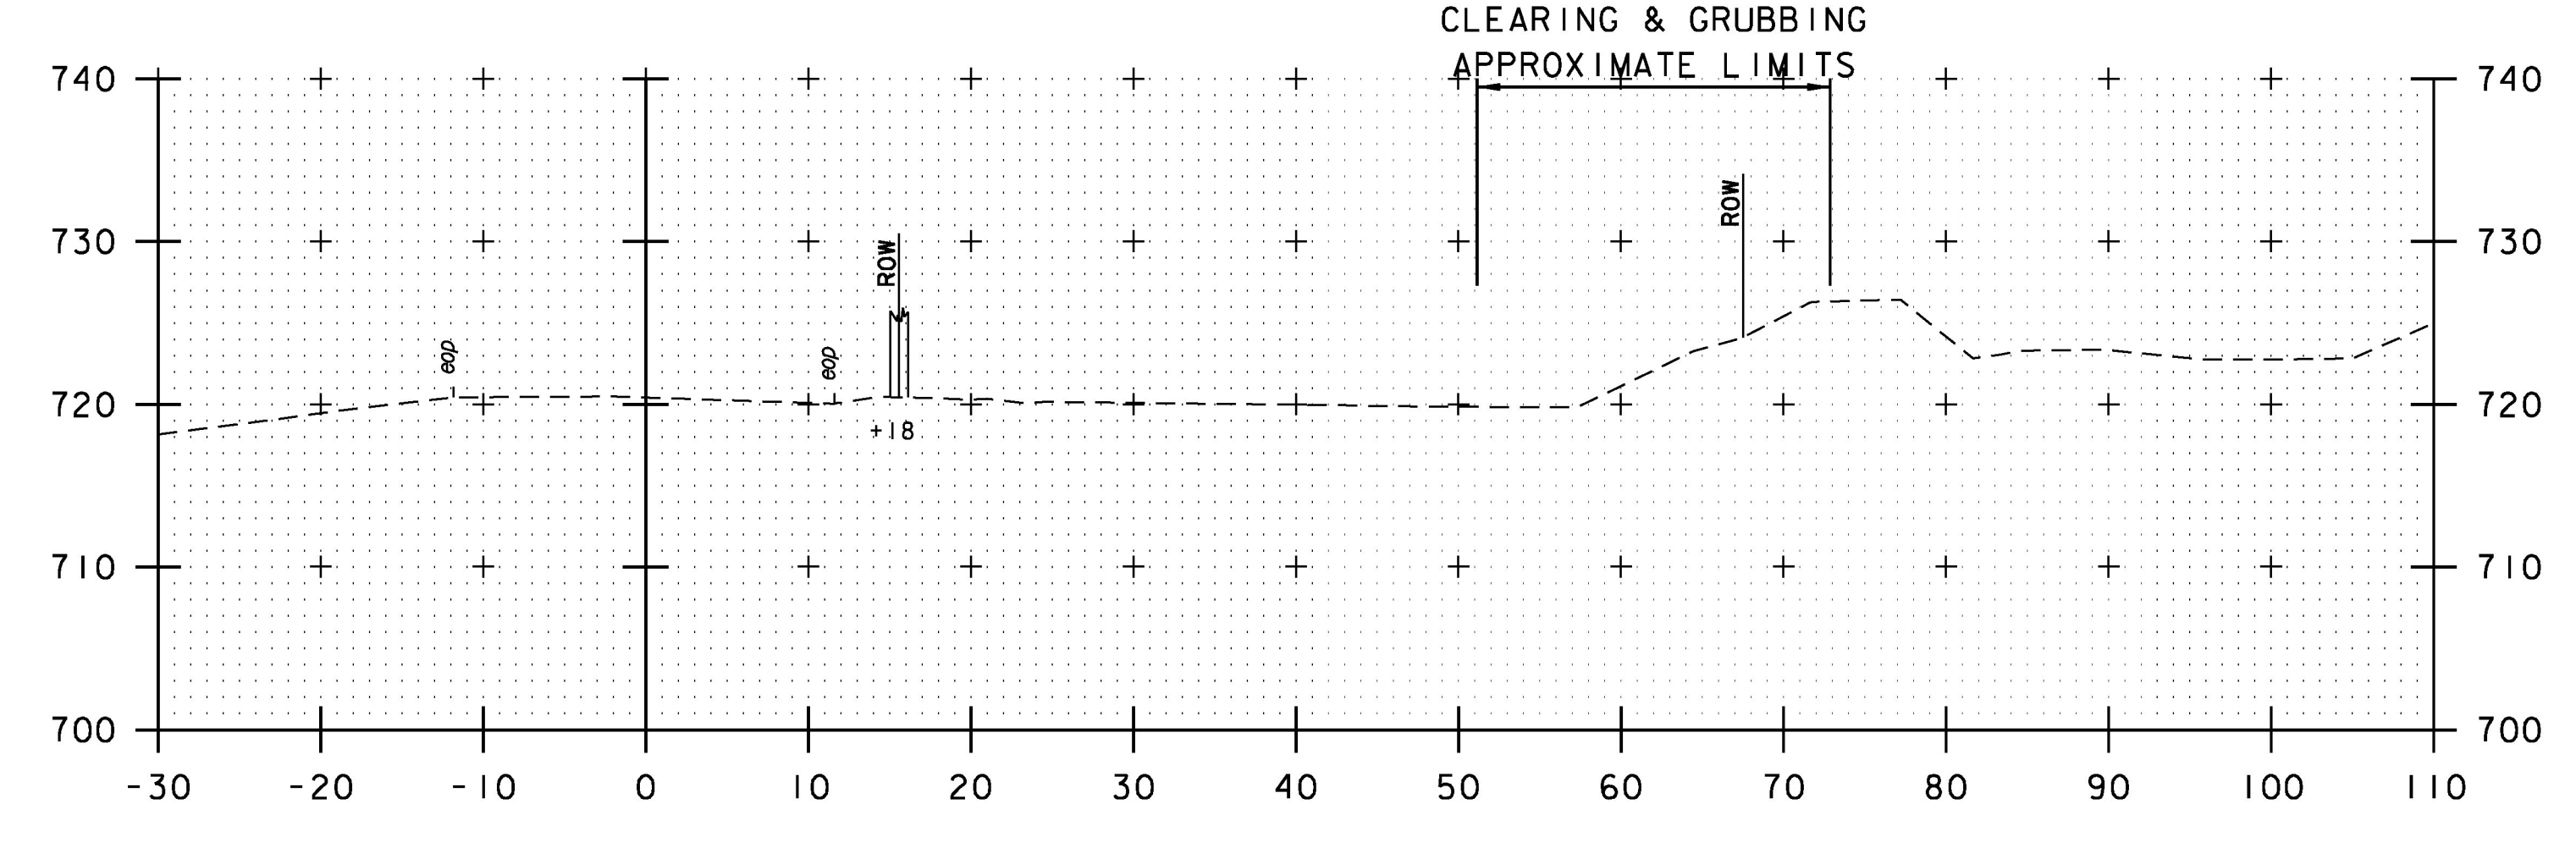

The following product(s) are not activated:

ProjectWise InterPilot Server

PROJECT NAME:	BARRE CITY - BARRE TOWN
PROJECT NUMBER:	MEGC M 6000(12)C/1
FILE NAME:	z15d040_xs.dgn
PROJECT LEADER:	A.P. GUYETTE
DESIGNED BY:	D.M. PECK
CROSS SECTIONS (8 OF 9)	
PLOT DATE:	12/2/2016
DRAWN BY:	P.A. MILLER
CHECKED BY:	D.M. PECK
SHEET	38 OF 39