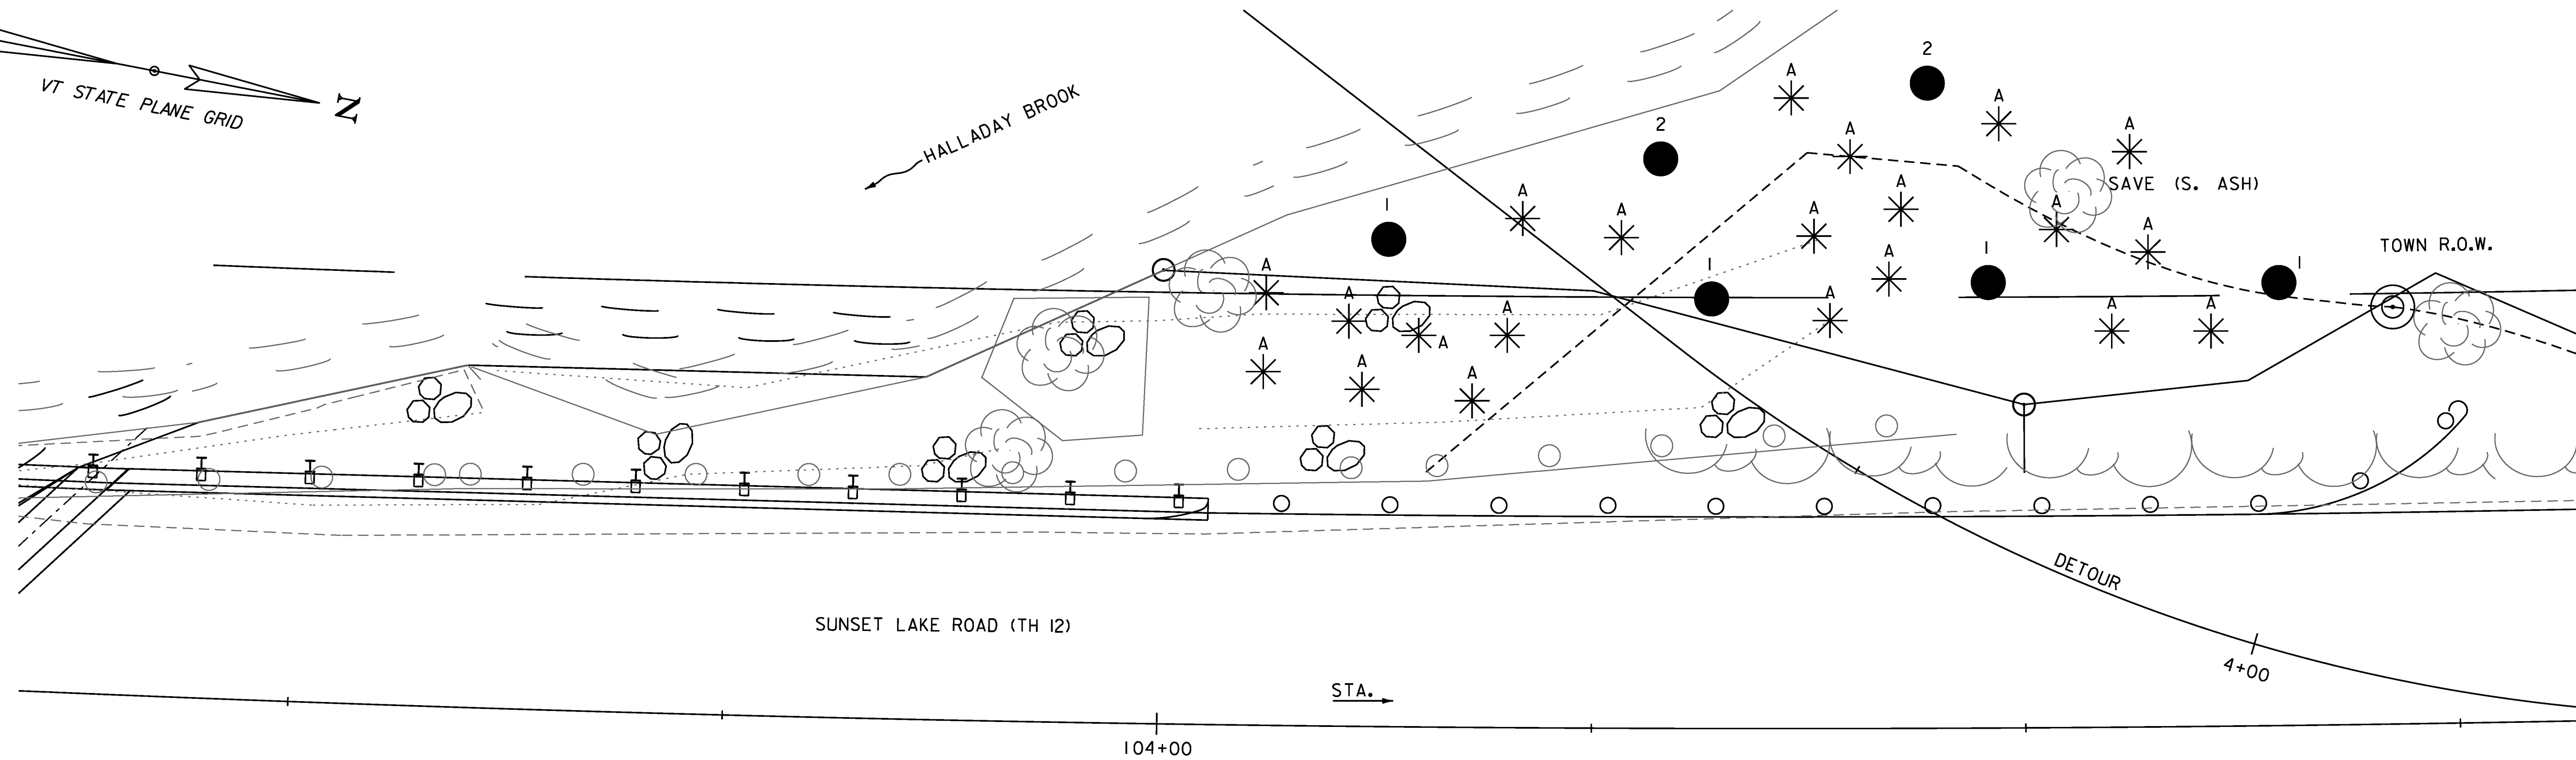

HALLADAY BROOK

Trees				
Planting Plan Code	Common Name	Scientific Name	Total Number of Trees 	Planting Stock Size
1	Red Maple	<i>Acer rubrum</i>	4	2.5"-3" (dia)
2	Silver Maple	<i>Acer saccharinum</i>	2	2"-2.5" (dia)

 - TOTAL NUMBER OF TREES IN PLANTING AREA 2

Shrubs				
Planting Plan Code	Common Name	Scientific Name	Total Number of Shrubs 	Size of Stock (Height)
A	Red-Osier Dogwood	<i>Cornus Sericea</i>	21	36"-48"

 - TOTAL NUMBER OF SHRUBS IN PLANTING AREA 2

LEGEND

-  - TREE
-  - SHRUB

SCALE 1" = 5'-0"

PROJECT NAME: BRATTLEBORO	PLOT DATE: 10/14/2013
PROJECT NUMBER: BRO 1442(35)	DRAWN BY: D.A. GINGRAS
FILE NAME: z10j062plnt_sch2.dgn	CHECKED BY: S.E. BURBANK
PROJECT LEADER: S.E. BURBANK	SHEET 21 OF 68
DESIGNED BY: P.B. WERTS	
PLANTING AREA 2 PLAN AND SCHEDULE	