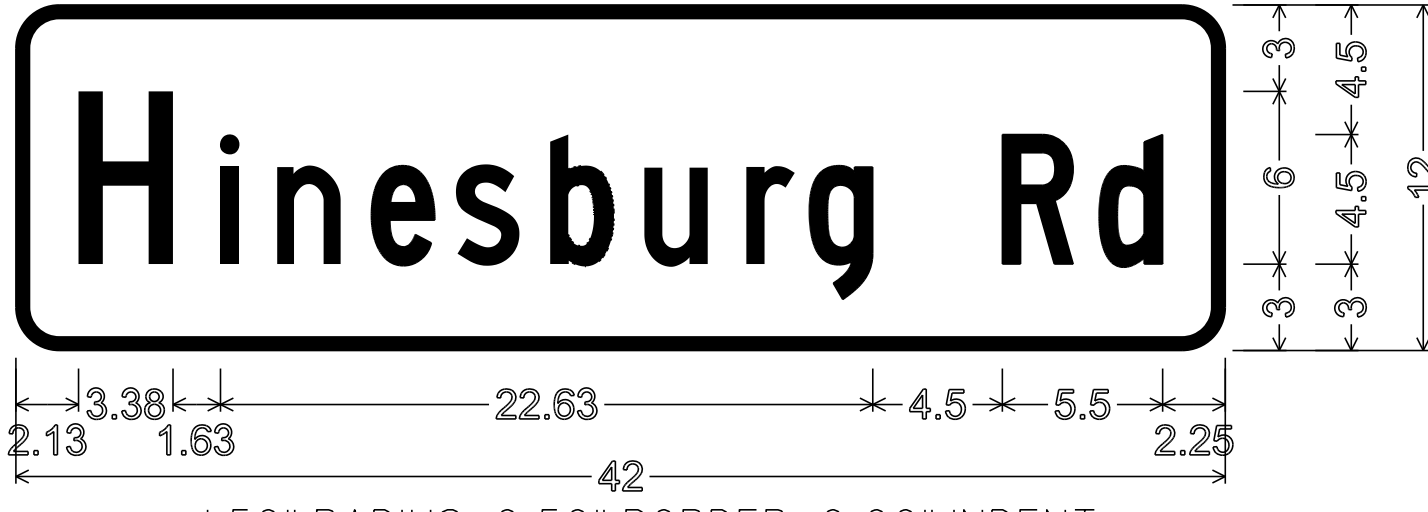

D3-1

1.50" RADIUS, 0.50" BORDER, 0.00" INDENT
COLORS: LEGEND - WHITE
BACKGROUND - GREEN
TEXT STYLE: C