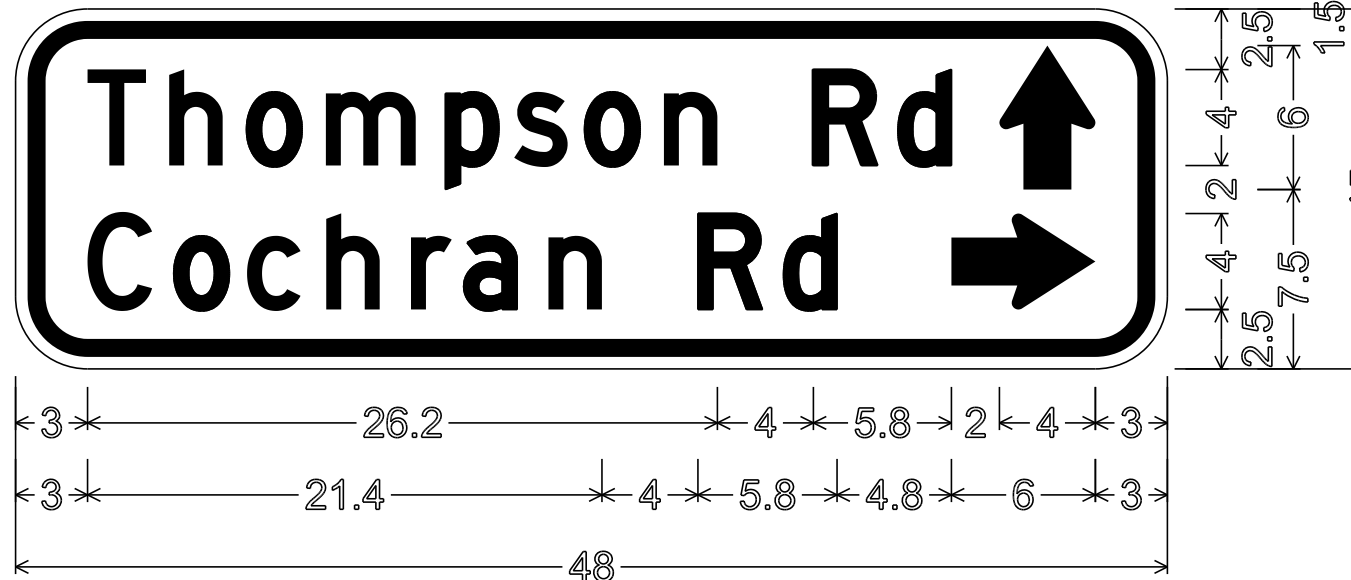

W16-8aP

3.0" RADIUS, 0.75" BORDER, 0.50" INDENT
COLORS: LEGEND - BLACK
BACKGROUND - YELLOW
TEXT STYLE: B