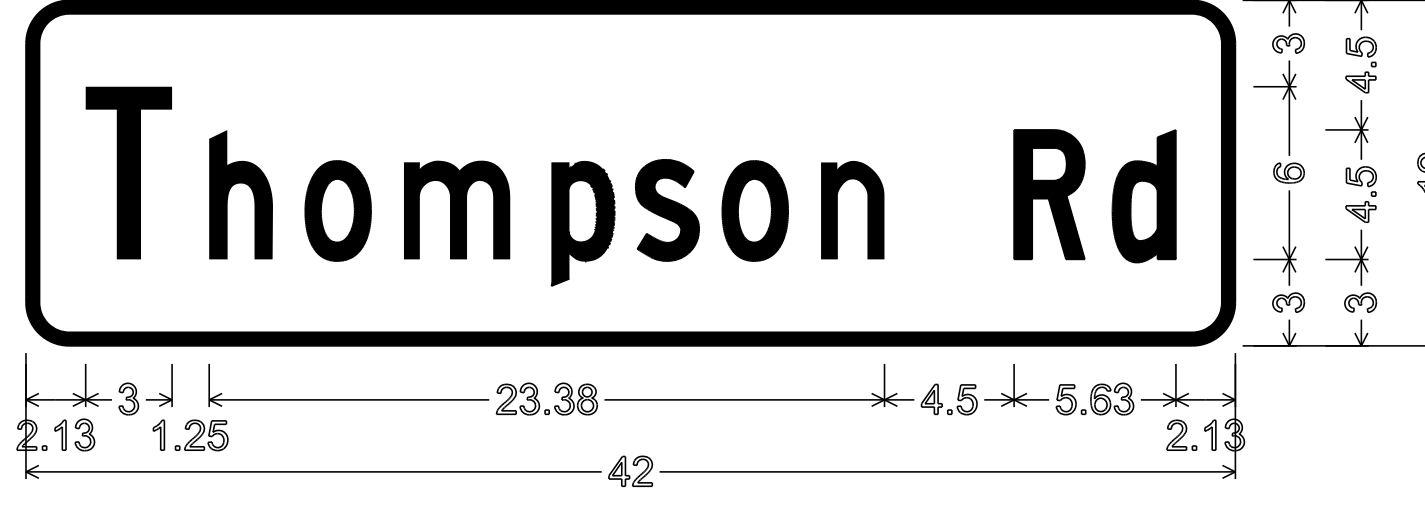

D3-1

1.50" RADIUS, 0.50" BORDER, 0.00" INDENT
COLORS: LEGEND - WHITE
BACKGROUND - GREEN
TEXT STYLE: C