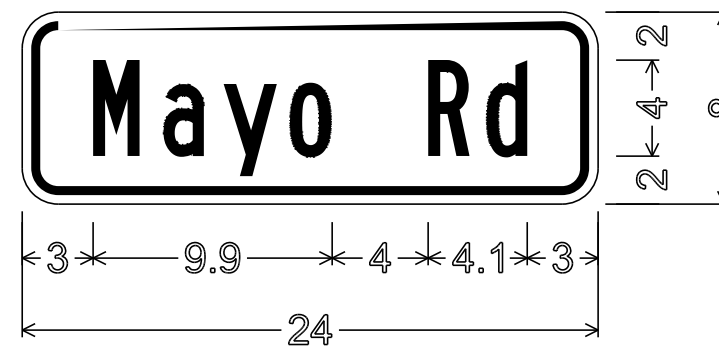

W16-8aP

1.5" RADIUS, 0.375" BORDER, 0.375" INDENT
COLORS: LEGEND - BLACK
BACKGROUND - YELLOW
TEXT STYLE: B

W16-8P

RICHMOND

ALL DIMENSIONS SHOWN IN INCHES UNLESS OTHERWISE NOTED.

PROJECT NAME: STATEWIDE NORTHWEST REGION
PROJECT NUMBER: STP HRRR(5)

FILE NAME: I0K018.dgn
PROJECT LEADER: JLS
DESIGNED BY: NLA
SPECIFIC SIGN DETAILS RICHMOND
PLOT DATE: 17-SEP-2012 11:31
DRAWN BY: NLA
CHECKED BY: JLS
SHEET 10 OF 51