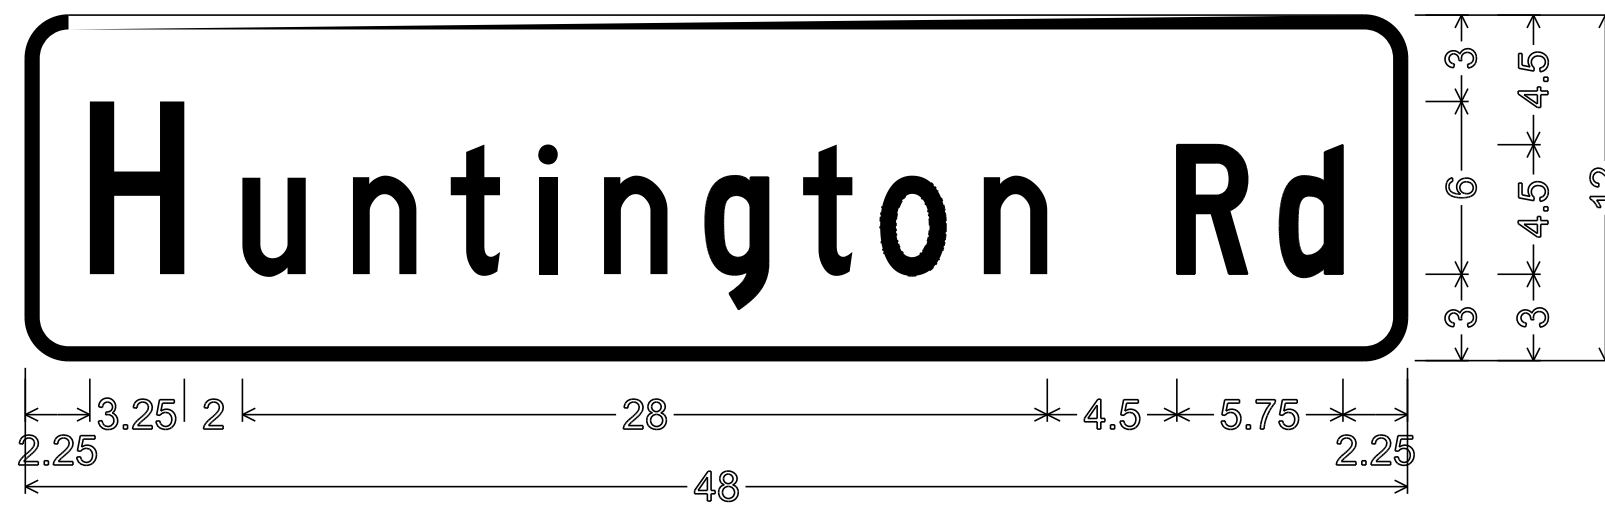

D3-1

1.50" RADIUS, 0.50" BORDER, 0.00" INDENT
COLORS: LEGEND - WHITE
BACKGROUND - GREEN
TEXT STYLE: C