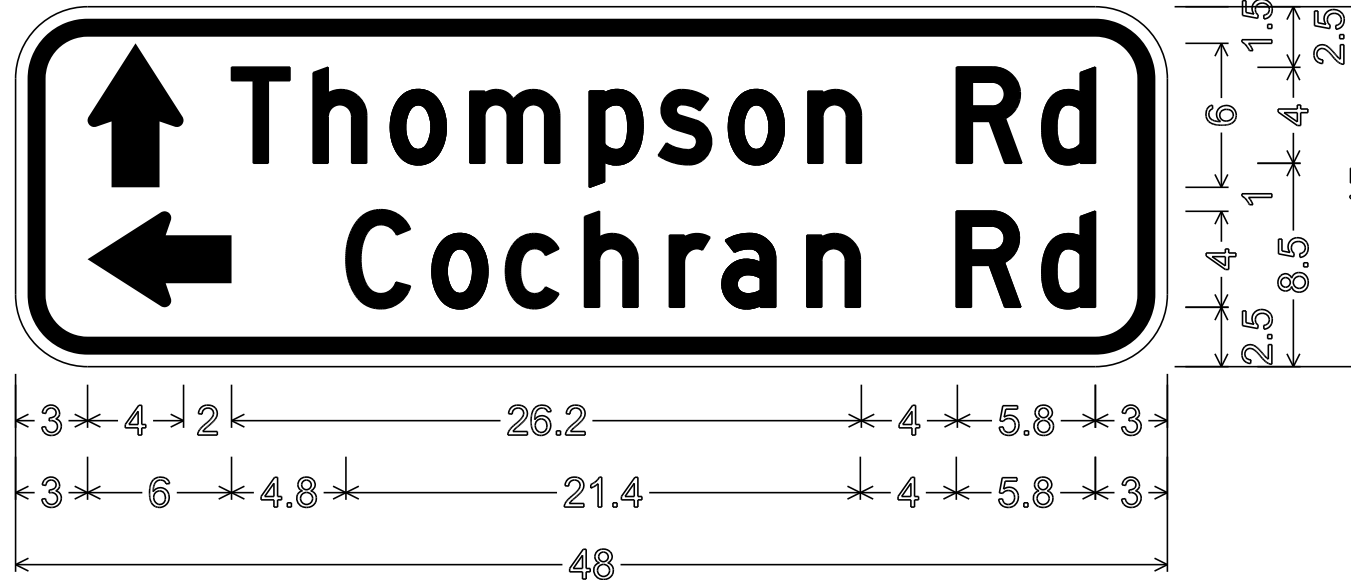

D3-1

3.0" RADIUS, 0.75" BORDER, 0.50" INDENT
COLORS: LEGEND - BLACK
BACKGROUND - YELLOW
TEXT STYLE: B