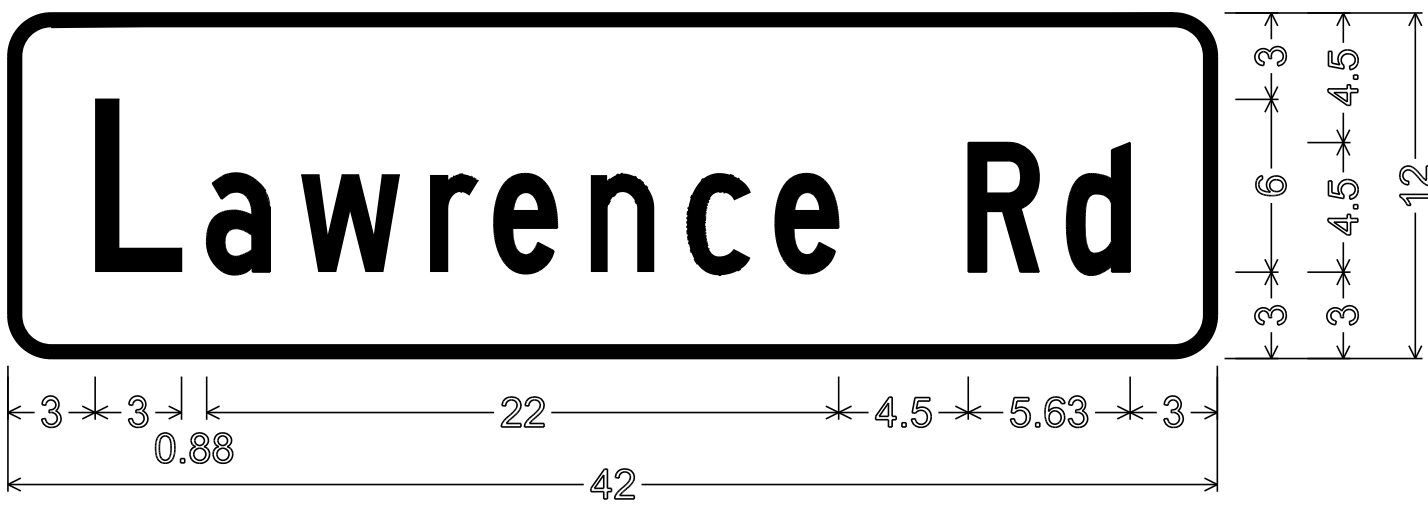

D3-1

1.50" RADIUS, 0.50" BORDER, 0.00" INDENT
COLORS: LEGEND - WHITE
BACKGROUND - GREEN
TEXT STYLE: C

D3-1

1.5" RADIUS, 0.375" BORDER, 0.375" INDENT
COLORS: LEGEND - BLACK
BACKGROUND - YELLOW
TEXT STYLE: B

W16-8P

RICHMOND

ALL DIMENSIONS SHOWN IN INCHES UNLESS OTHERWISE NOTED.

PROJECT NAME: STATEWIDE NORTHWEST REGION
PROJECT NUMBER: STP HRRR(5)

FILE NAME: I0K018.dgn
PROJECT LEADER: JLS
DESIGNED BY: NLA
SPECIFIC SIGN DETAILS RICHMOND
PLOT DATE: 17-SEP-2012 11:31
DRAWN BY: NLA
CHECKED BY: JLS
SHEET 10 OF 51