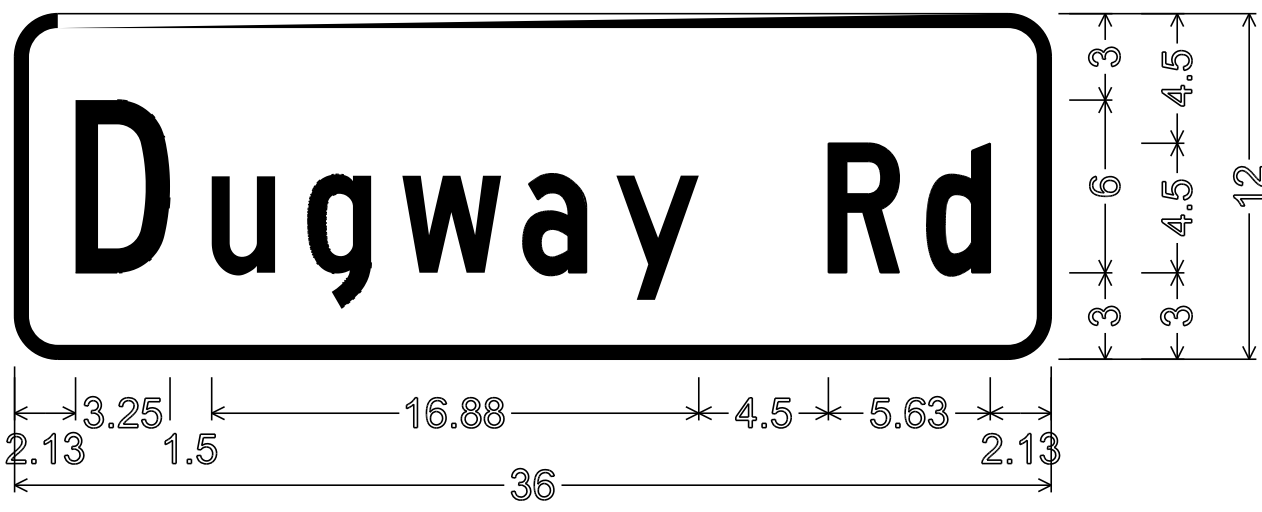

D3-1

1.50" RADIUS, 0.50" BORDER, 0.00" INDENT
COLORS: LEGEND - WHITE
BACKGROUND - GREEN
TEXT STYLE: C