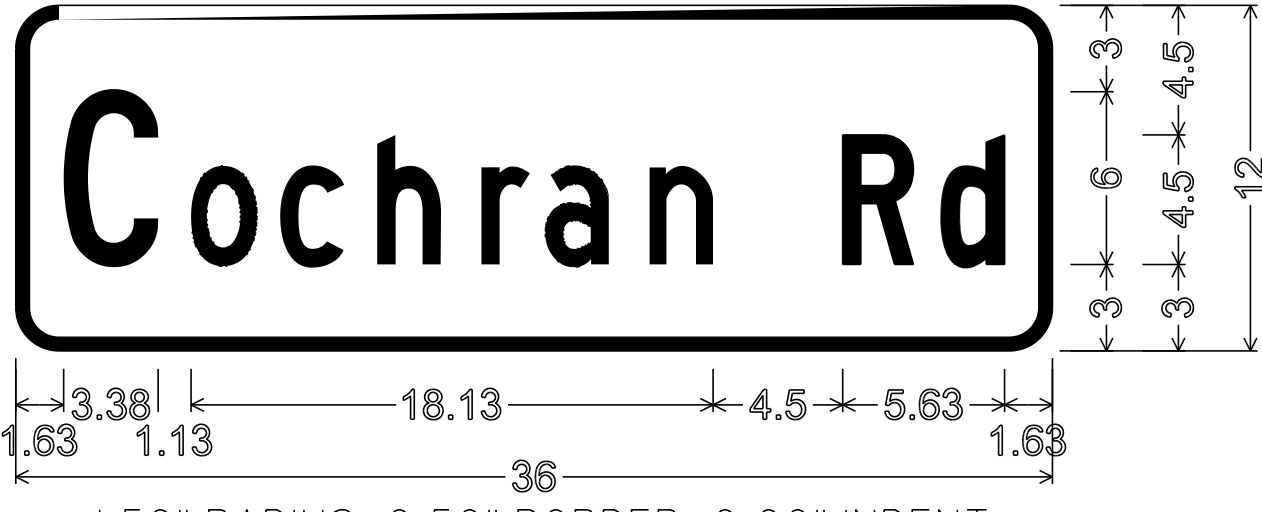

D3-1

1.50" RADIUS, 0.50" BORDER, 0.00" INDENT
COLORS: LEGEND - WHITE
BACKGROUND - GREEN
TEXT STYLE: C