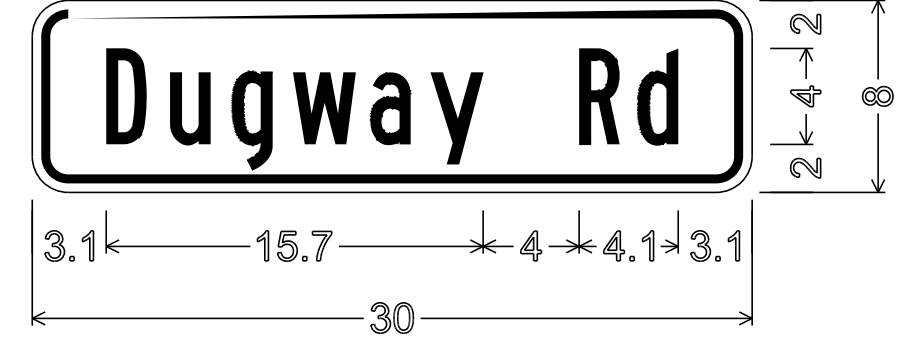

W16-8P

1.5" RADIUS, 0.375" BORDER, 0.375" INDENT
COLORS: LEGEND - BLACK
BACKGROUND - YELLOW
TEXT STYLE: B