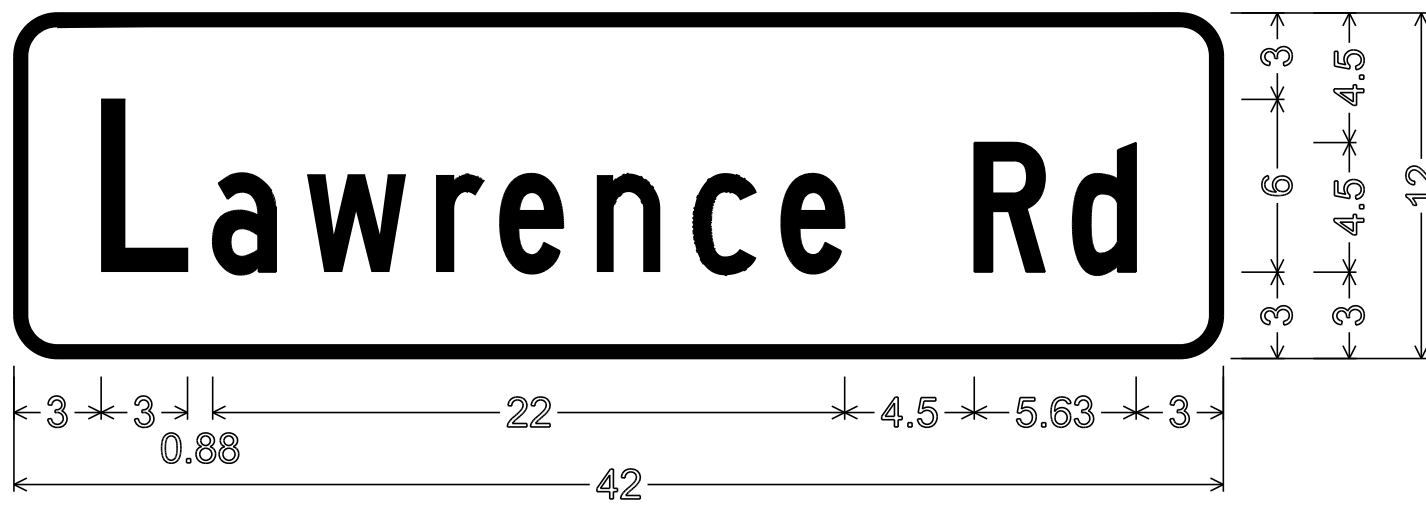

D3-1

1.50" RADIUS, 0.50" BORDER, 0.00" INDENT
COLORS: LEGEND - WHITE
BACKGROUND - GREEN
TEXT STYLE: C

D3-1

1.5" RADIUS, 0.375" BORDER, 0.375" INDENT
COLORS: LEGEND - BLACK
BACKGROUND - YELLOW
TEXT STYLE: B

W16-8P

RICHMOND

ALL DIMENSIONS SHOWN IN INCHES UNLESS OTHERWISE NOTED.

PROJECT NAME: STATEWIDE NORTHWEST REGION
PROJECT NUMBER: STP HRRR(5)

FILE NAME: I0K018.dgn
PROJECT LEADER: JLS
DESIGNED BY: NLA
SPECIFIC SIGN DETAILS RICHMOND
PLOT DATE: 14-SEP-2012 15:28
DRAWN BY: NLA
CHECKED BY: JLS
SHEET 10 OF 51