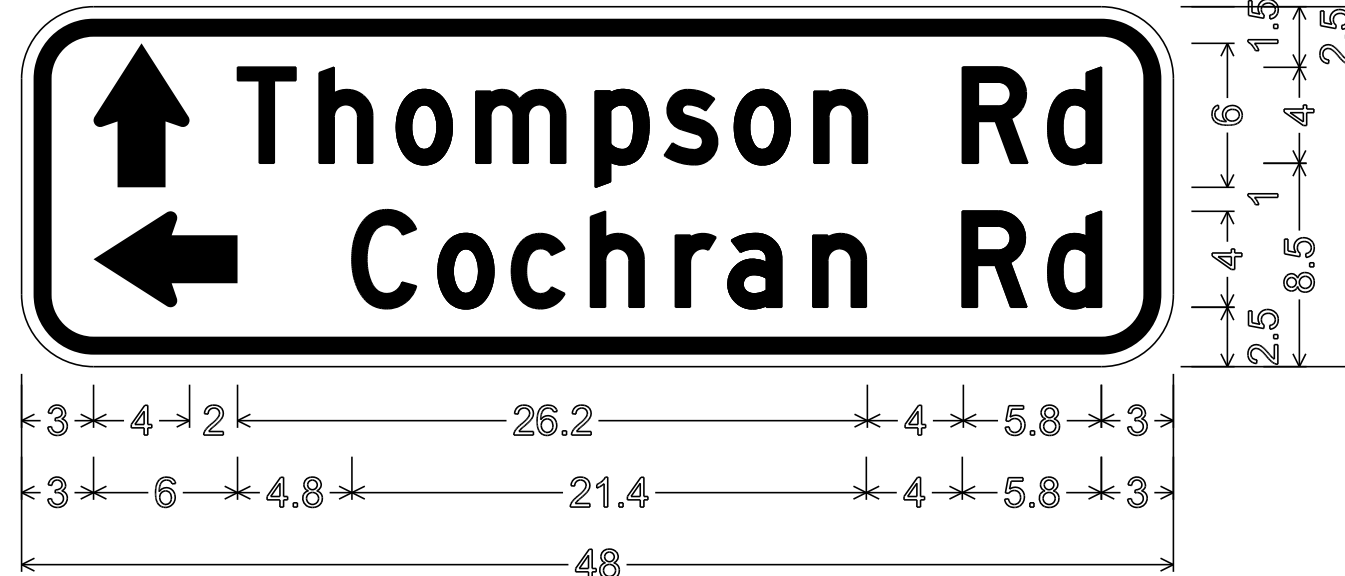

D3-1

3.0" RADIUS, 0.75" BORDER, 0.50" INDENT
COLORS: LEGEND - BLACK
BACKGROUND - YELLOW
TEXT STYLE: B