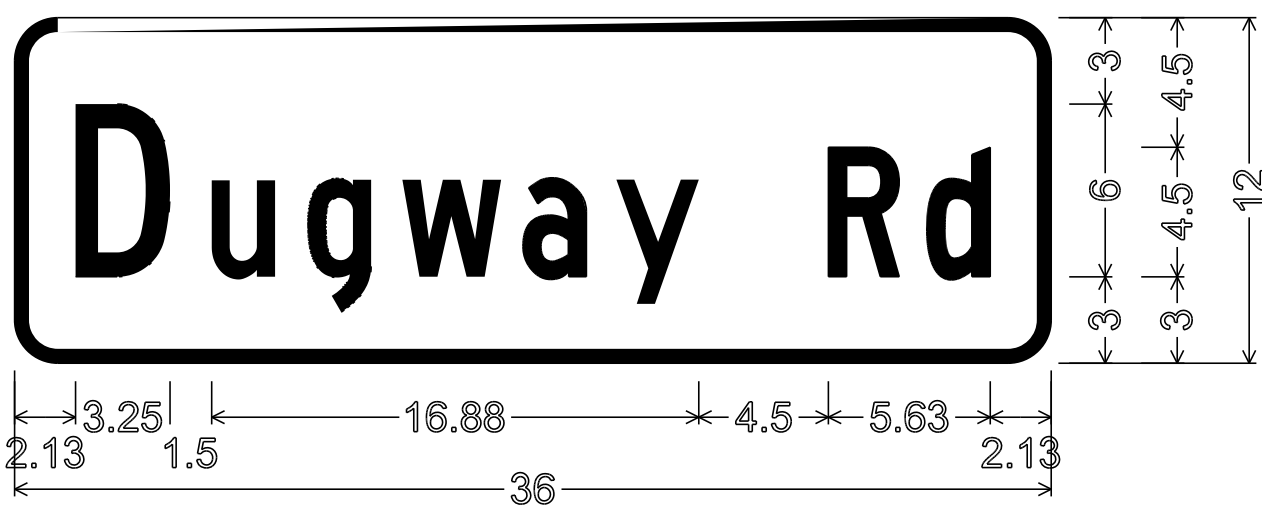

D3-1

1.50" RADIUS, 0.50" BORDER, 0.00" INDENT
COLORS: LEGEND - WHITE
BACKGROUND - GREEN
TEXT STYLE: C