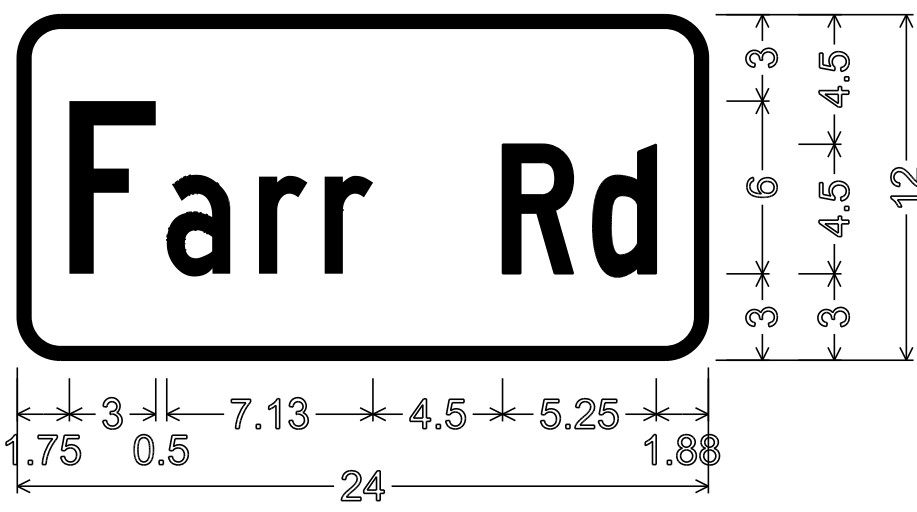

D3-1

1.50" RADIUS, 0.50" BORDER, 0.00" INDENT
COLORS: LEGEND - WHITE
BACKGROUND - GREEN
TEXT STYLE: C

D3-1