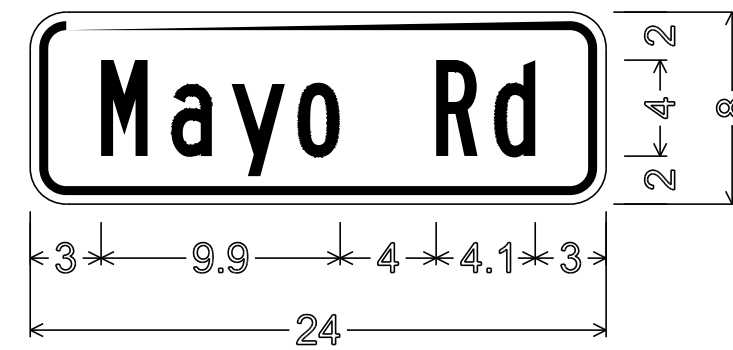

W16-8aP

1.5" RADIUS, 0.375" BORDER, 0.375" INDENT
COLORS: LEGEND - BLACK
BACKGROUND - YELLOW
TEXT STYLE: B

W16-8P

RICHMOND

ALL DIMENSIONS SHOWN IN INCHES UNLESS OTHERWISE NOTED.

PROJECT NAME: STATEWIDE NORTHWEST REGION
PROJECT NUMBER: STP HRRR(5)

FILE NAME: I0K018.dgn
PROJECT LEADER: JLS
DESIGNED BY: NLA
SPECIFIC SIGN DETAILS RICHMOND
PLOT DATE: 14-SEP-2012 15:28
DRAWN BY: NLA
CHECKED BY: JLS
SHEET 10 OF 51