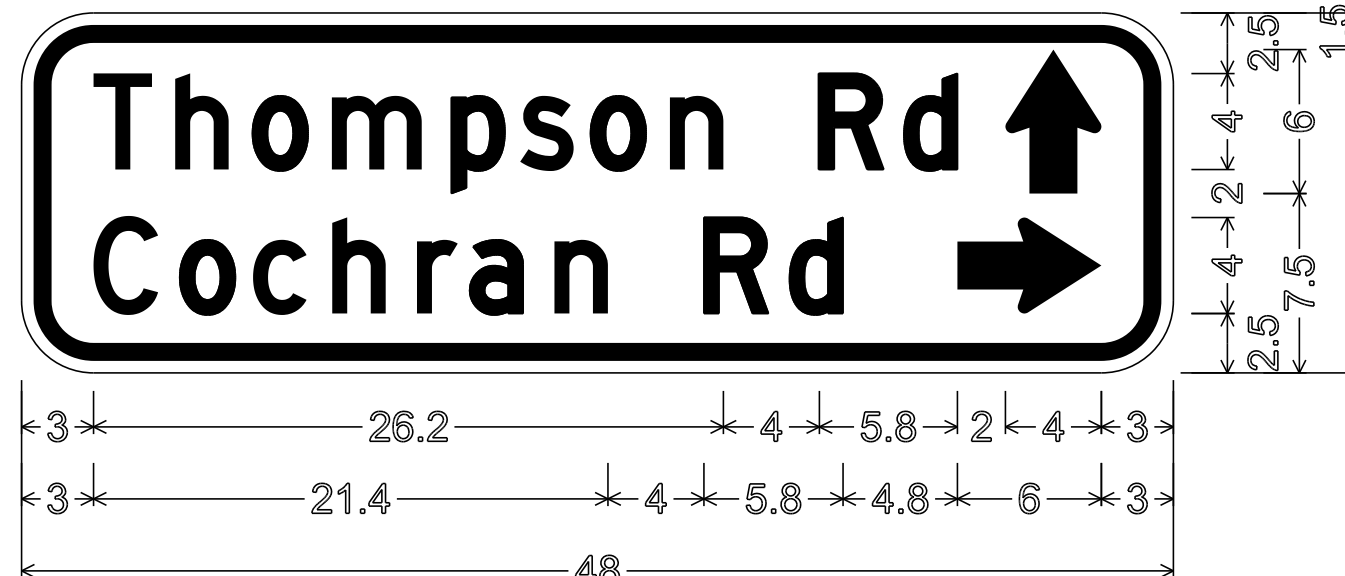

W16-8aP

3.0" RADIUS, 0.75" BORDER, 0.50" INDENT
COLORS: LEGEND - BLACK
BACKGROUND - YELLOW
TEXT STYLE: B