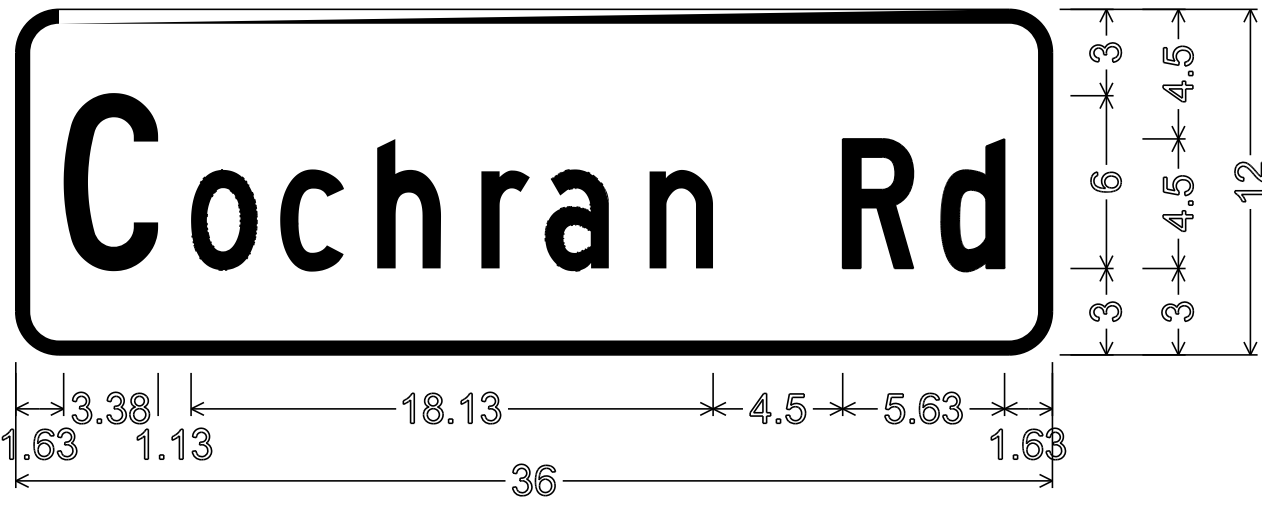

D3-1

1.50" RADIUS, 0.50" BORDER, 0.00" INDENT
COLORS: LEGEND - WHITE
BACKGROUND - GREEN
TEXT STYLE: C