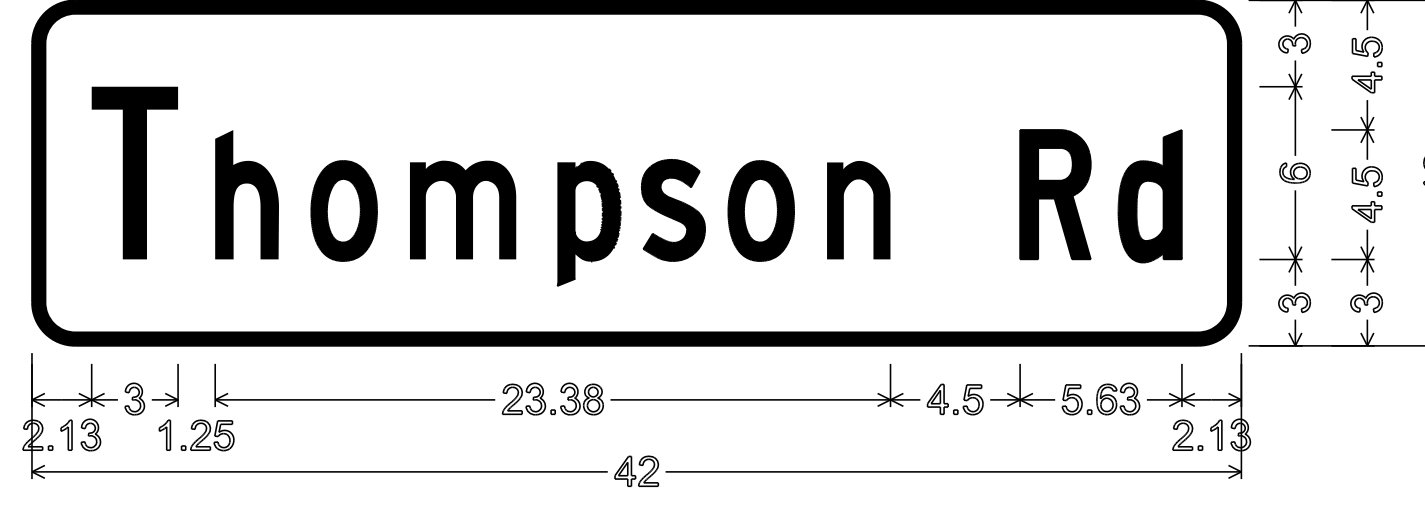

D3-1

1.50" RADIUS, 0.50" BORDER, 0.00" INDENT
COLORS: LEGEND - WHITE
BACKGROUND - GREEN
TEXT STYLE: C