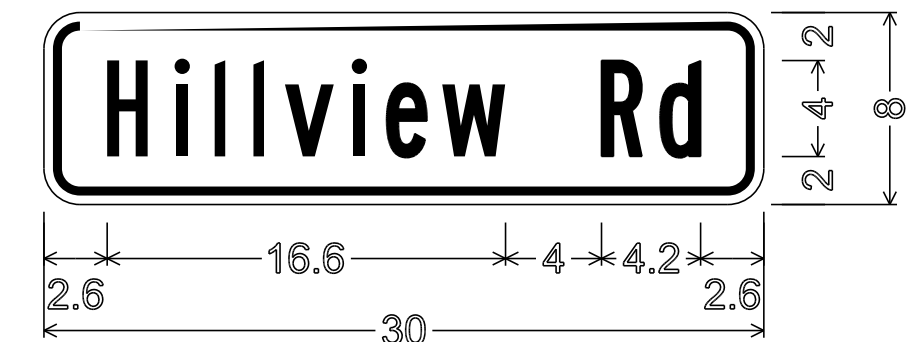

W16-8P

1.5" RADIUS, 0.375" BORDER, 0.375" INDENT
COLORS: LEGEND - BLACK
BACKGROUND - YELLOW
TEXT STYLE: B

W16-8P