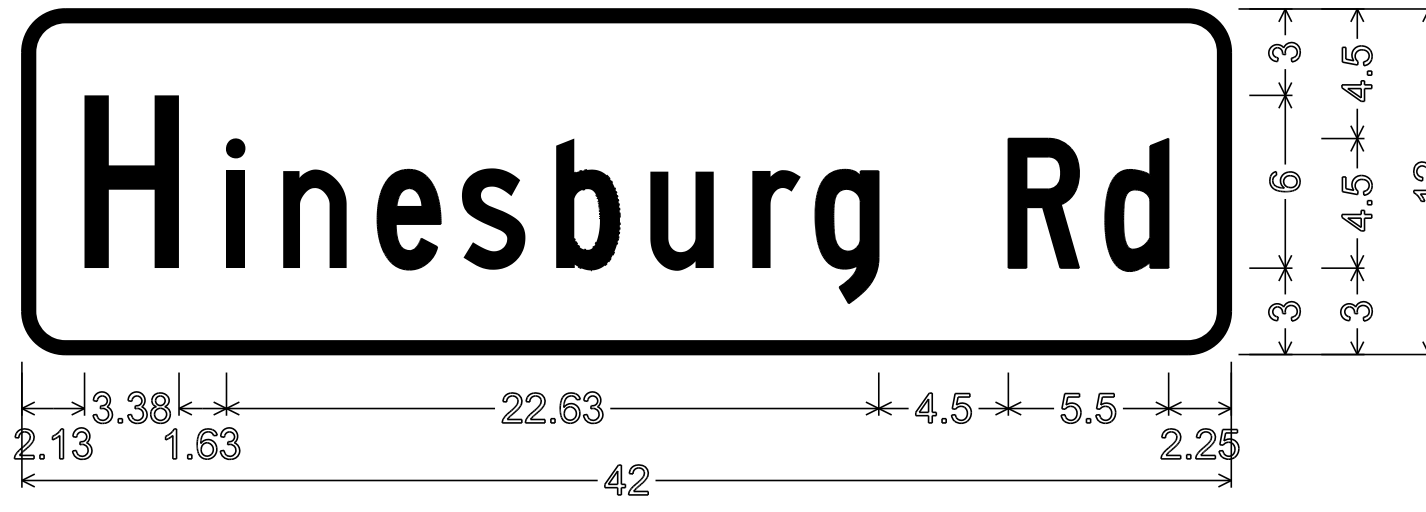

D3-1

1.50" RADIUS, 0.50" BORDER, 0.00" INDENT
COLORS: LEGEND - WHITE
BACKGROUND - GREEN
TEXT STYLE: C