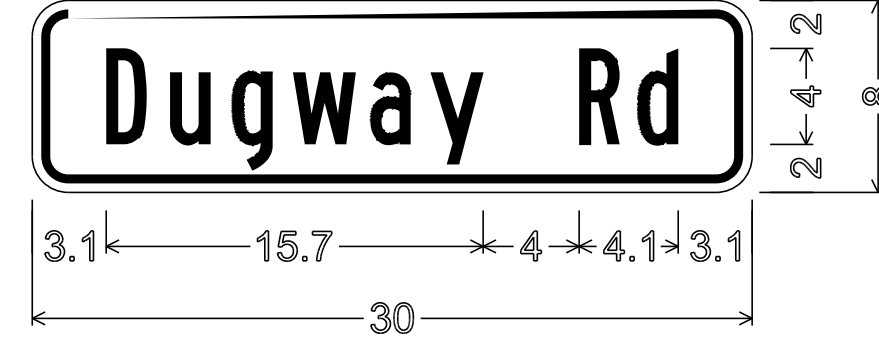

W16-8P

1.5" RADIUS, 0.375" BORDER, 0.375" INDENT
COLORS: LEGEND - BLACK
BACKGROUND - YELLOW
TEXT STYLE: B