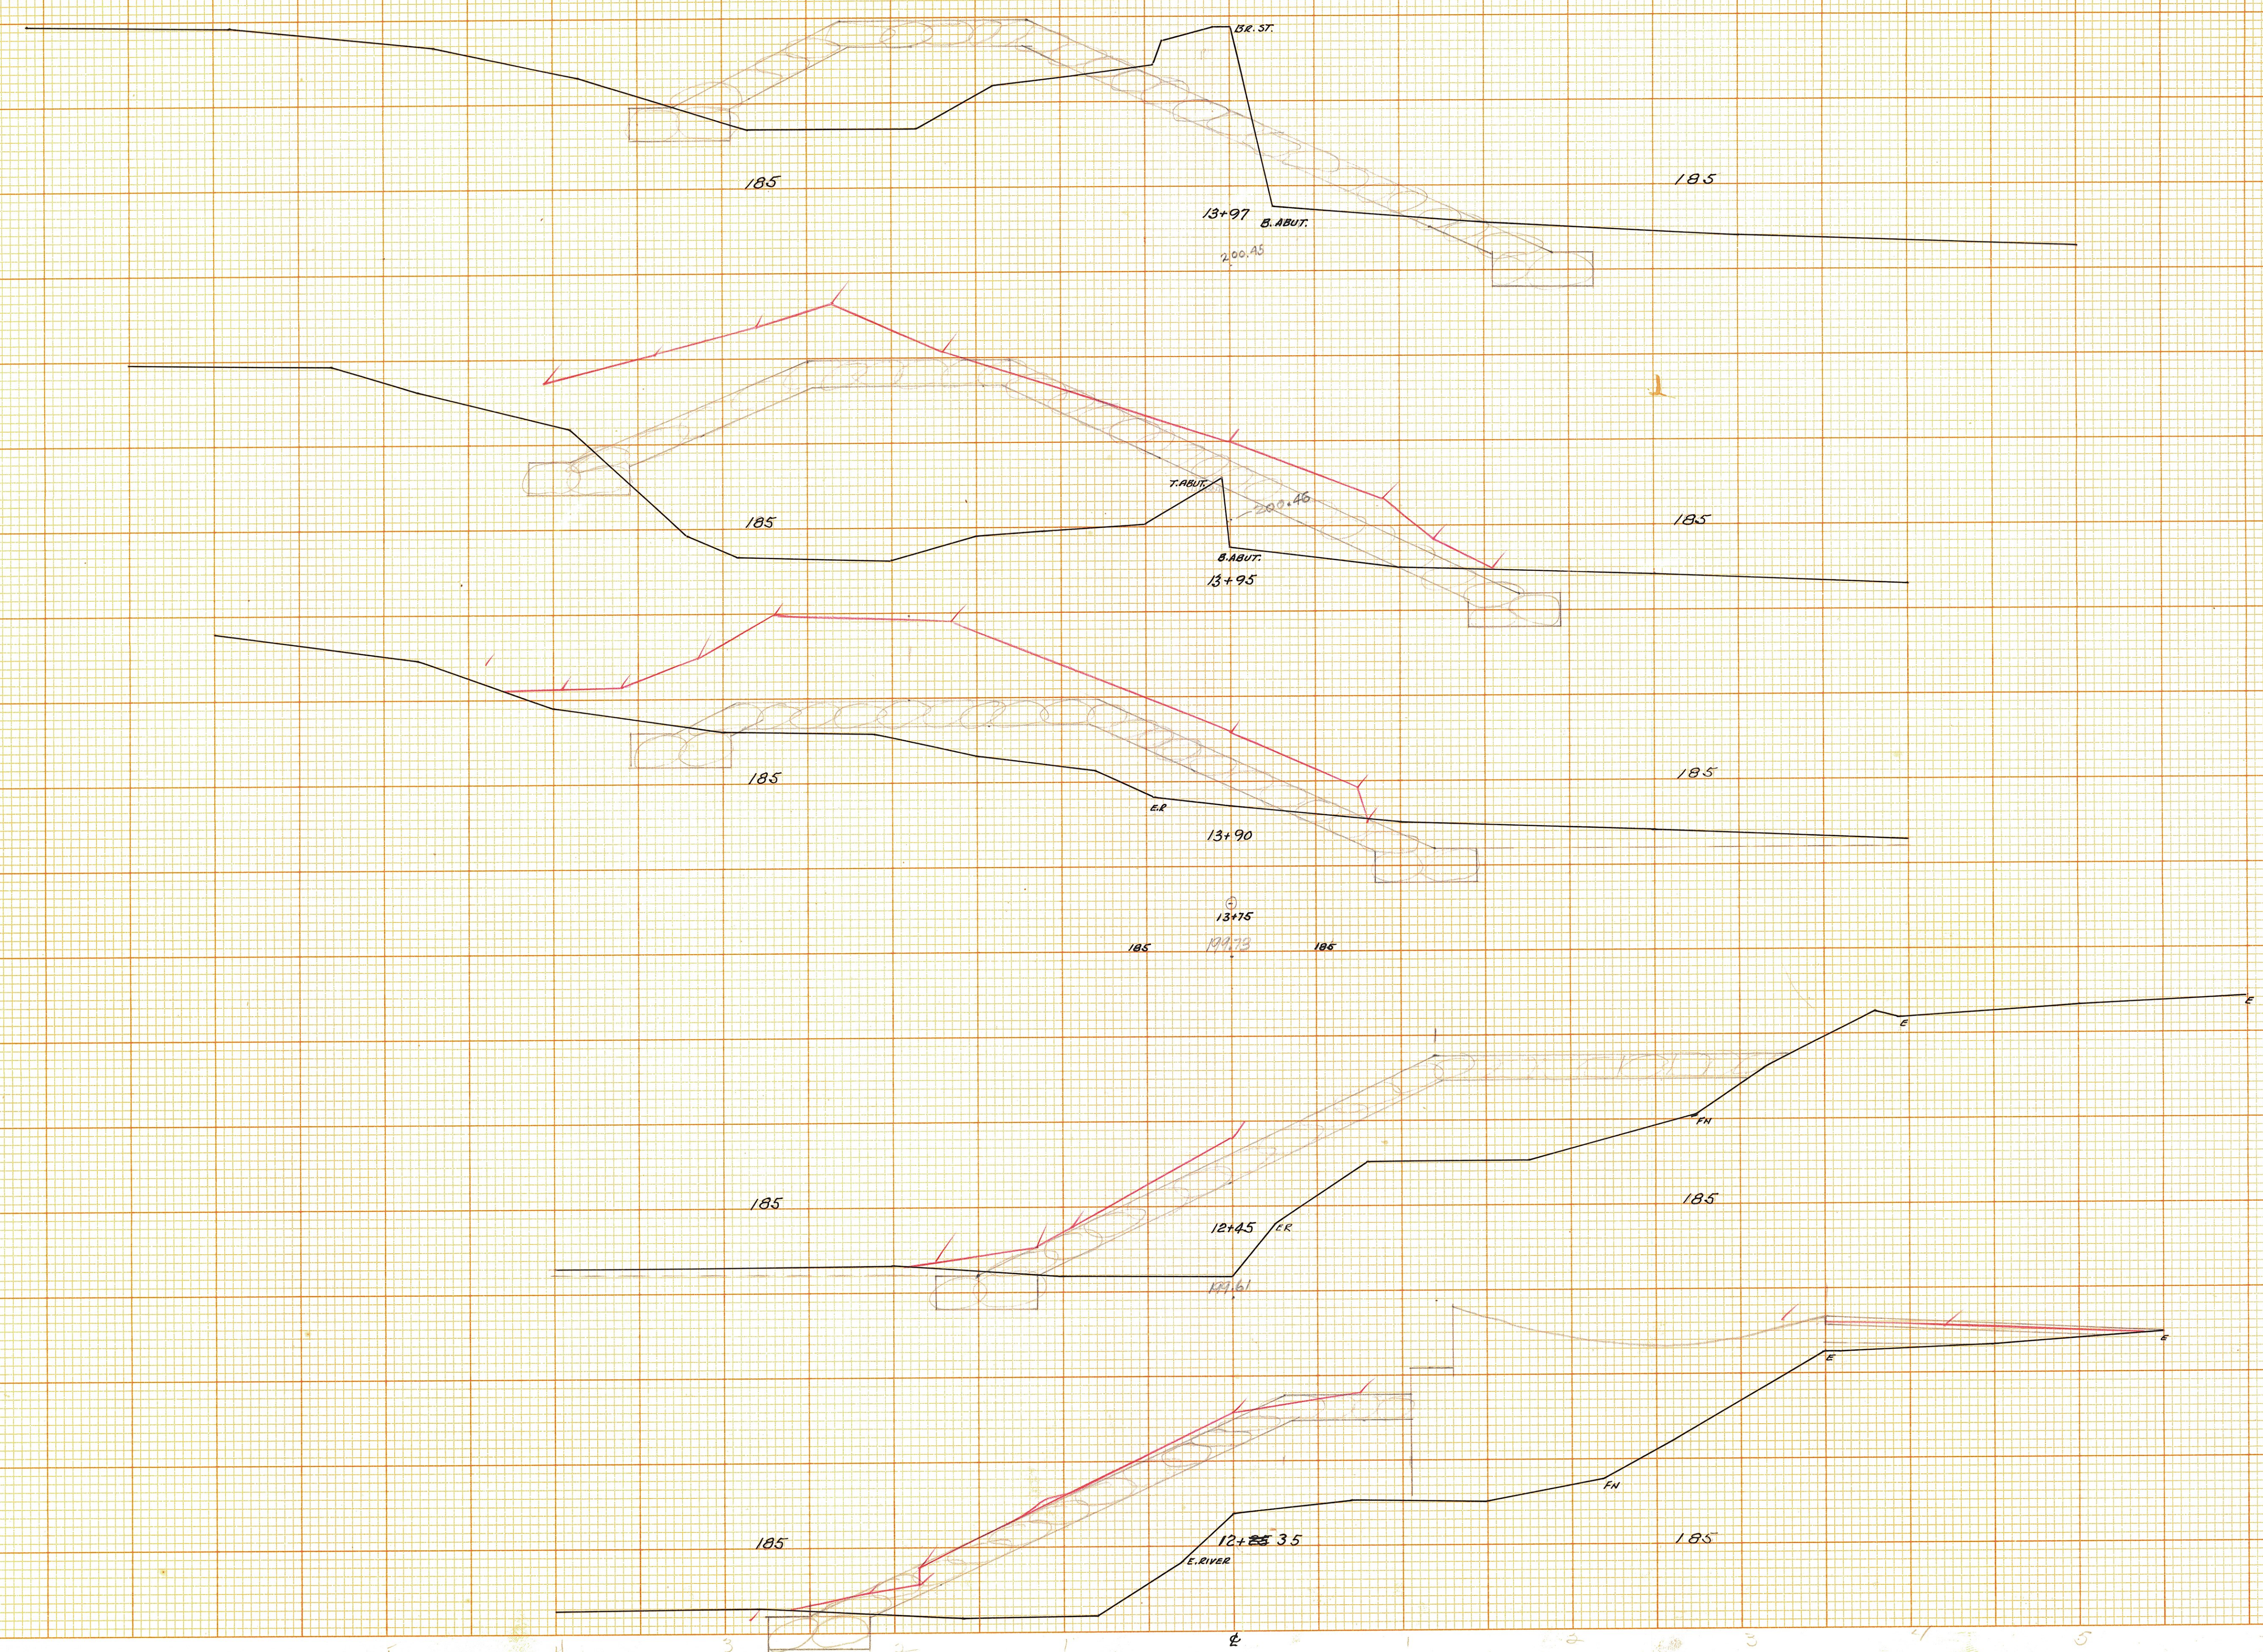

KEUFFEL & ESSER CO.  
NEW YORK

THREE STANDARD MARK  
CROSS SECTION 10 X 10  
100% MADE IN U.S.A.

KEUFFEL & ESSER CO.  
NEW YORK

THREE STANDARD MARK  
CROSS SECTION 10 X 10  
100% MADE IN U.S.A.

MARKET BRIDGE  
TUNBRIDGE  
ST. 199-L  
SHEET 14 OF 17