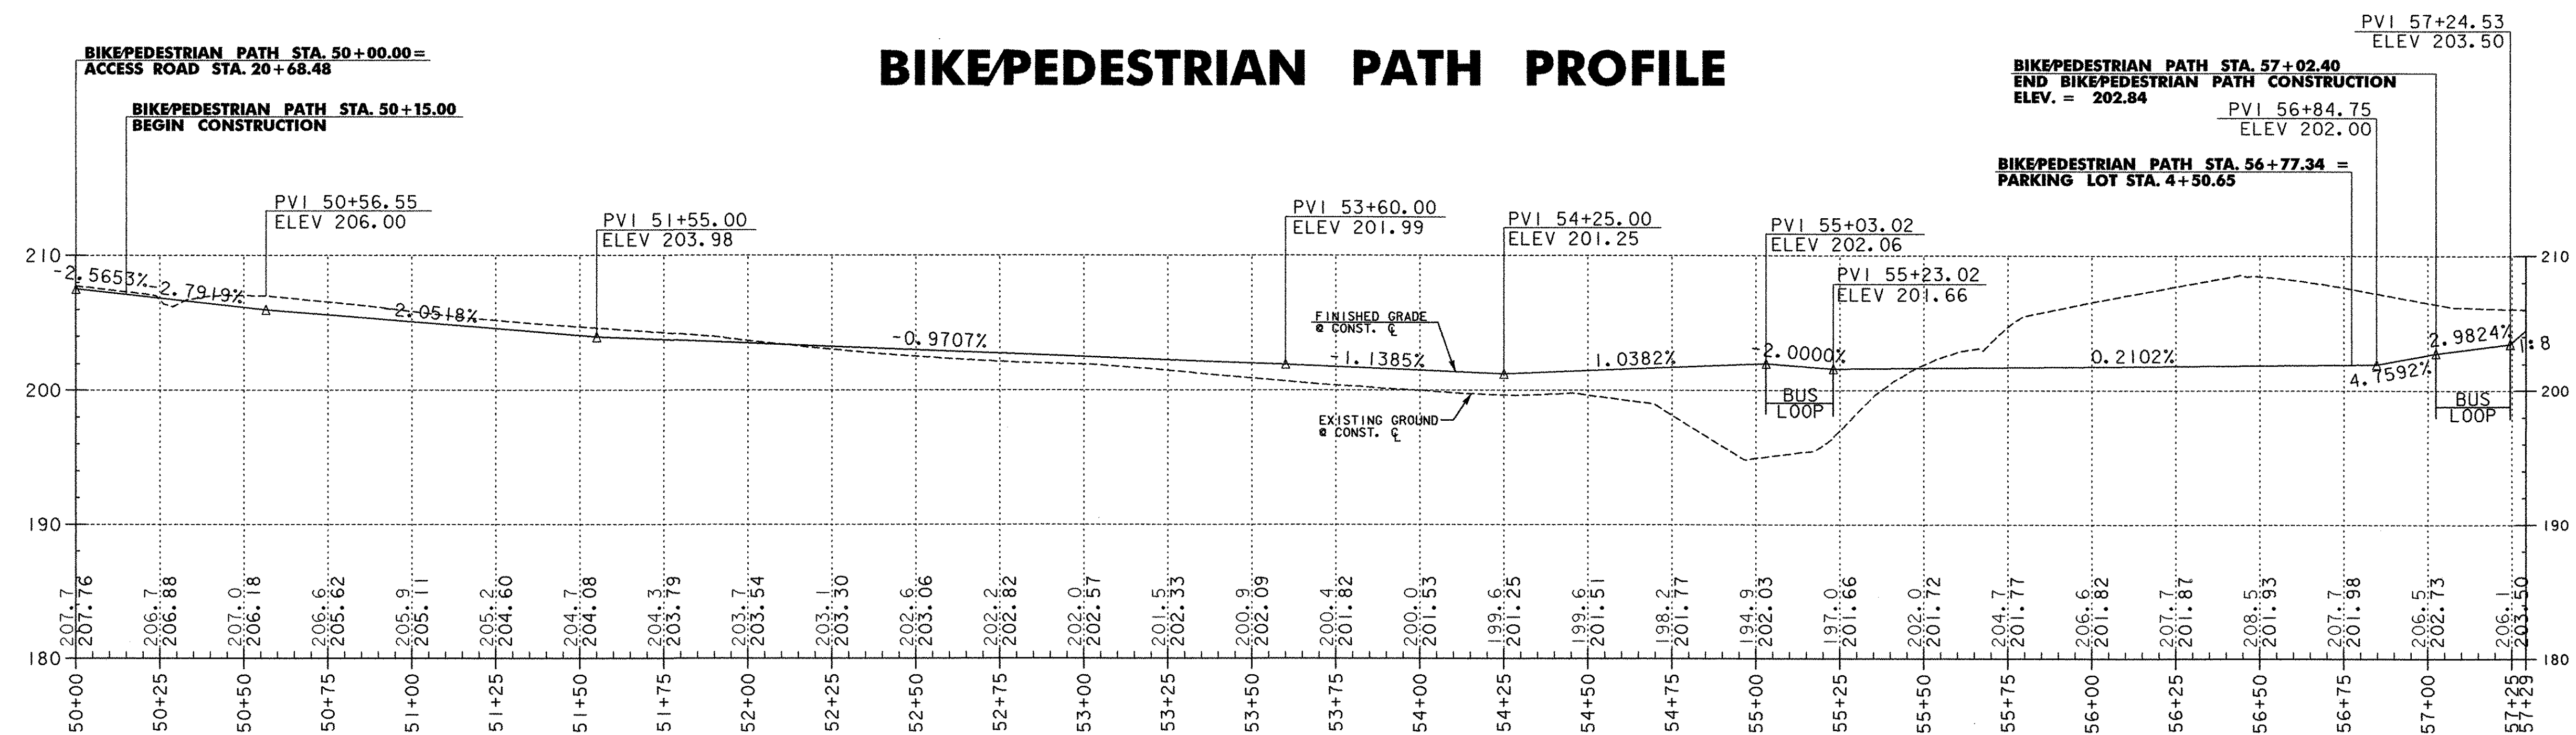

BIKE/PEDESTRIAN PATH PROFILE

PROJECT NAME:	FERRISBURGH/VERGS-FERRISBURGH
PROJECT NUMBER:	CMG PARK (15)/S/STP EH01(21)
FILE NAME:	...\\PlotFiles\16-17profile.ptf
PROJECT LEADER:	WLD
DESIGNED BY:	CSP/GGG
PROFILE SHEET 2	
PLOT DATE:	4/19/2006
DRAWN BY:	MBL
CHECKED BY:	GAS
SHEET 17	OF 65