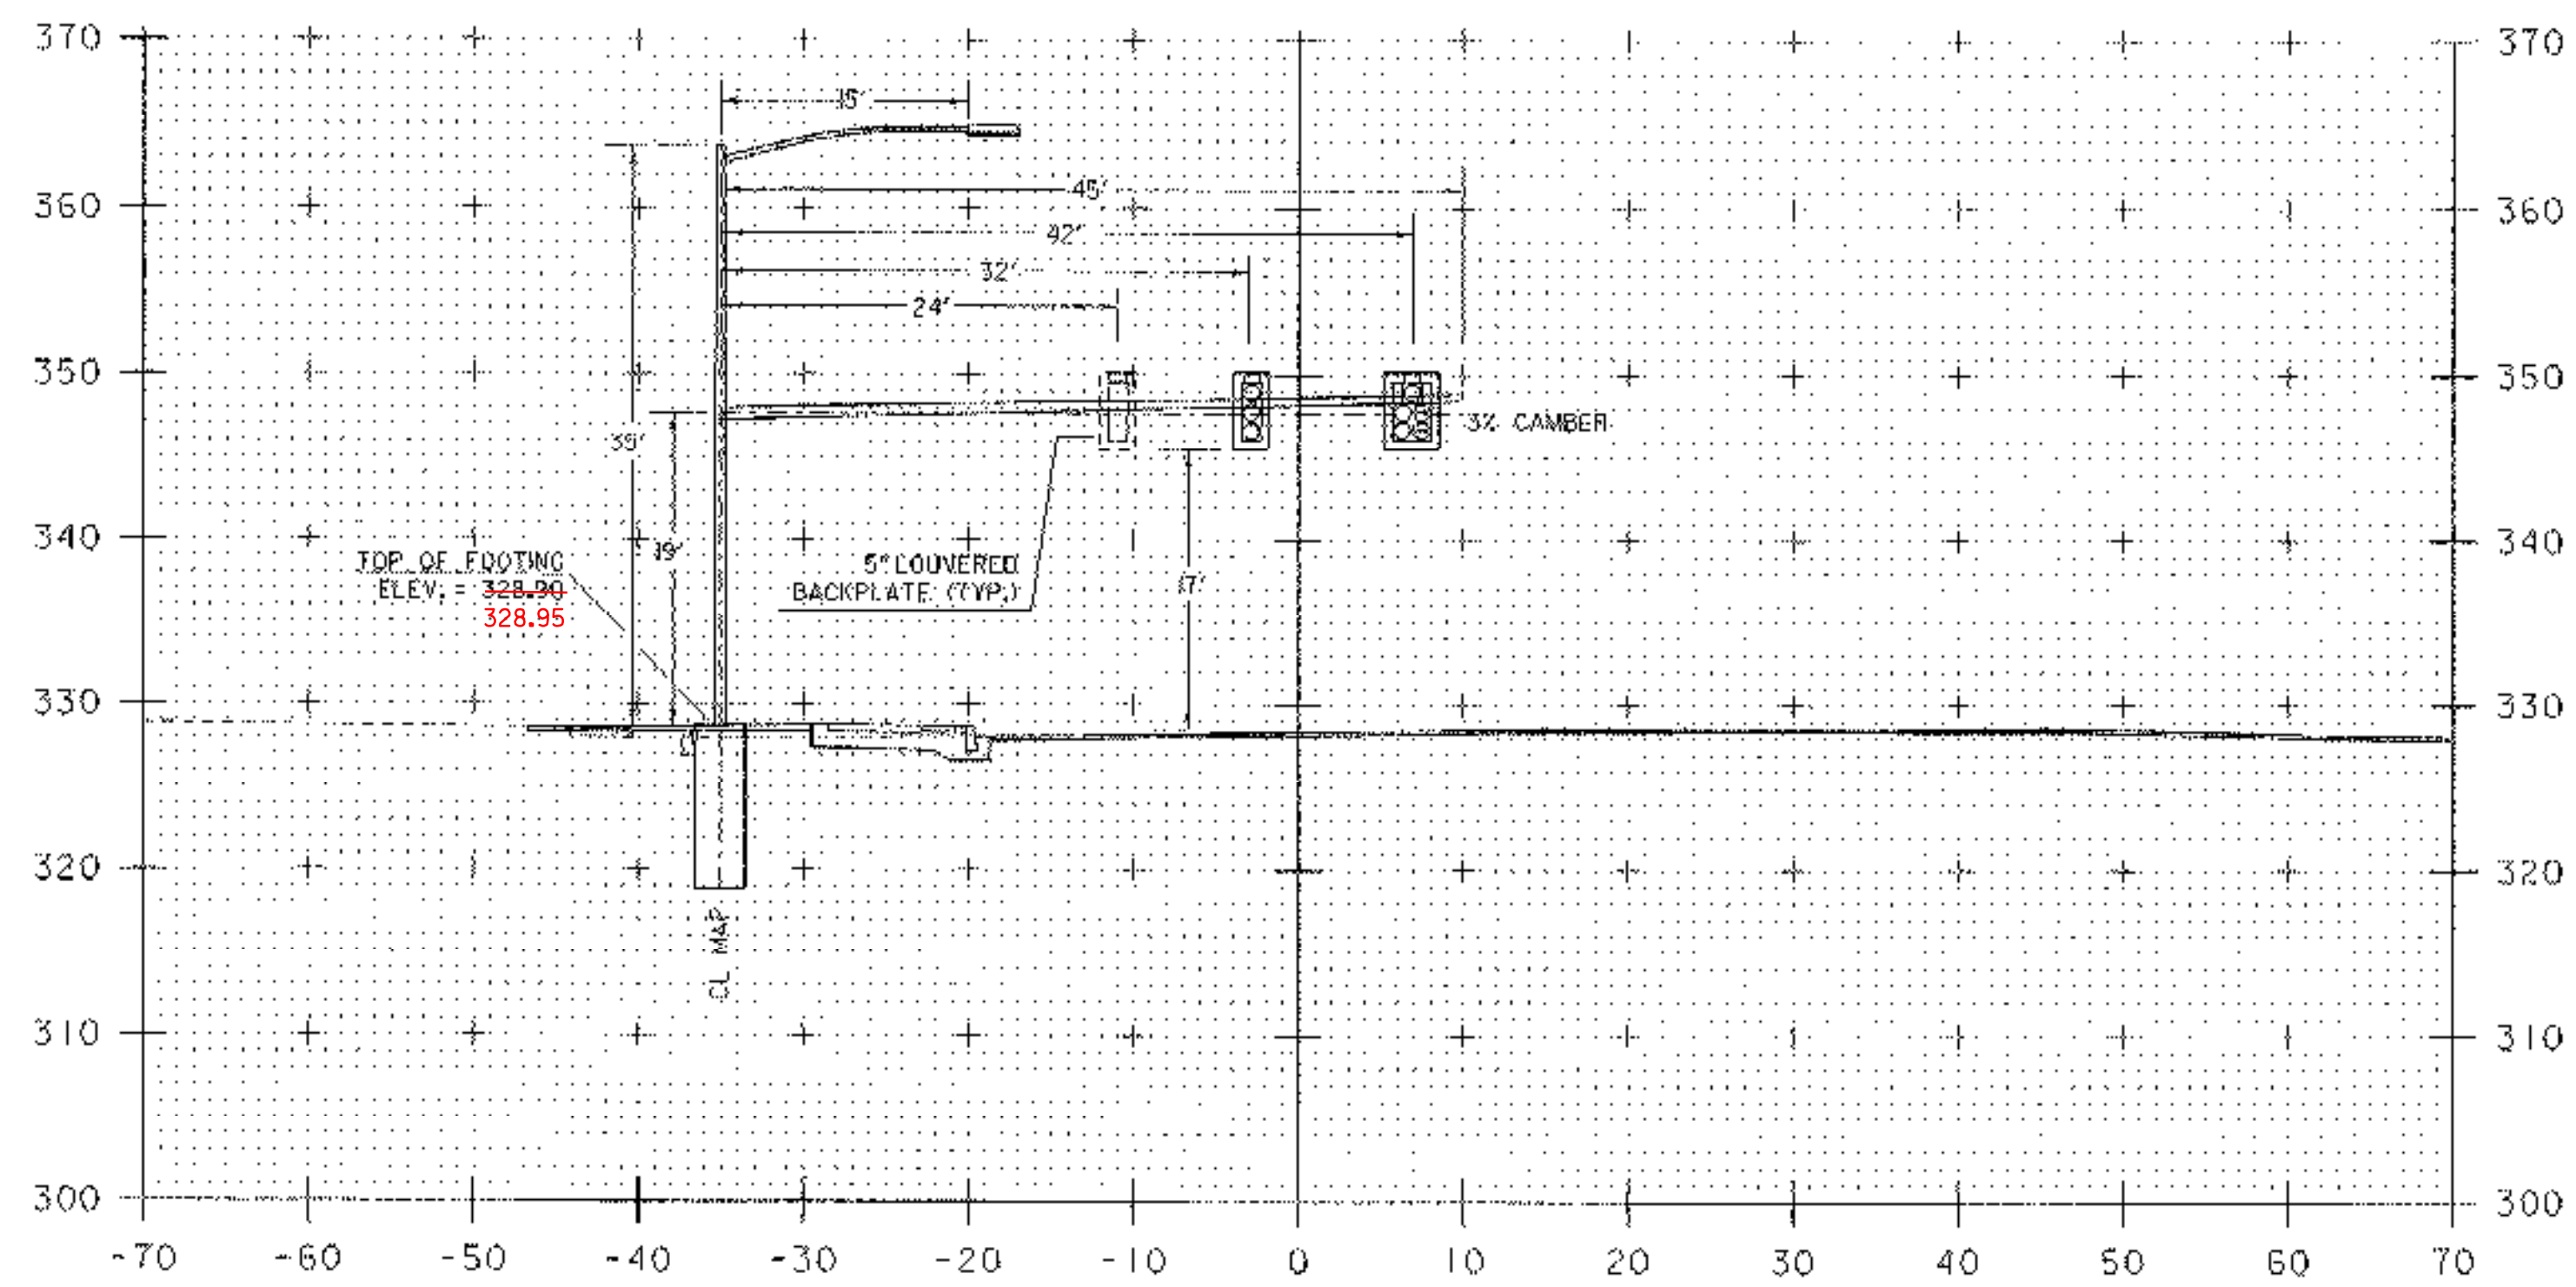

LUMINAIRE ORIENTATION  
FROM MA2

0+22

VT 15  
LOOKING EAST

PROJECT NAME:	ESSEX		
PROJECT NUMBER:	STPG SGNL (17)		
FILE NAME:	96b182/tb182wrk.dgn/tb182ma21	PLOT DATE:	16-NOV-2006
PROJECT LEADER:	B. NYQUIST	DRAWN BY:	B. MCAVOY
DESIGNED BY:	B. MCAVOY	CHECKED BY:	B. NYQUIST
		SHEET	23 OF 29