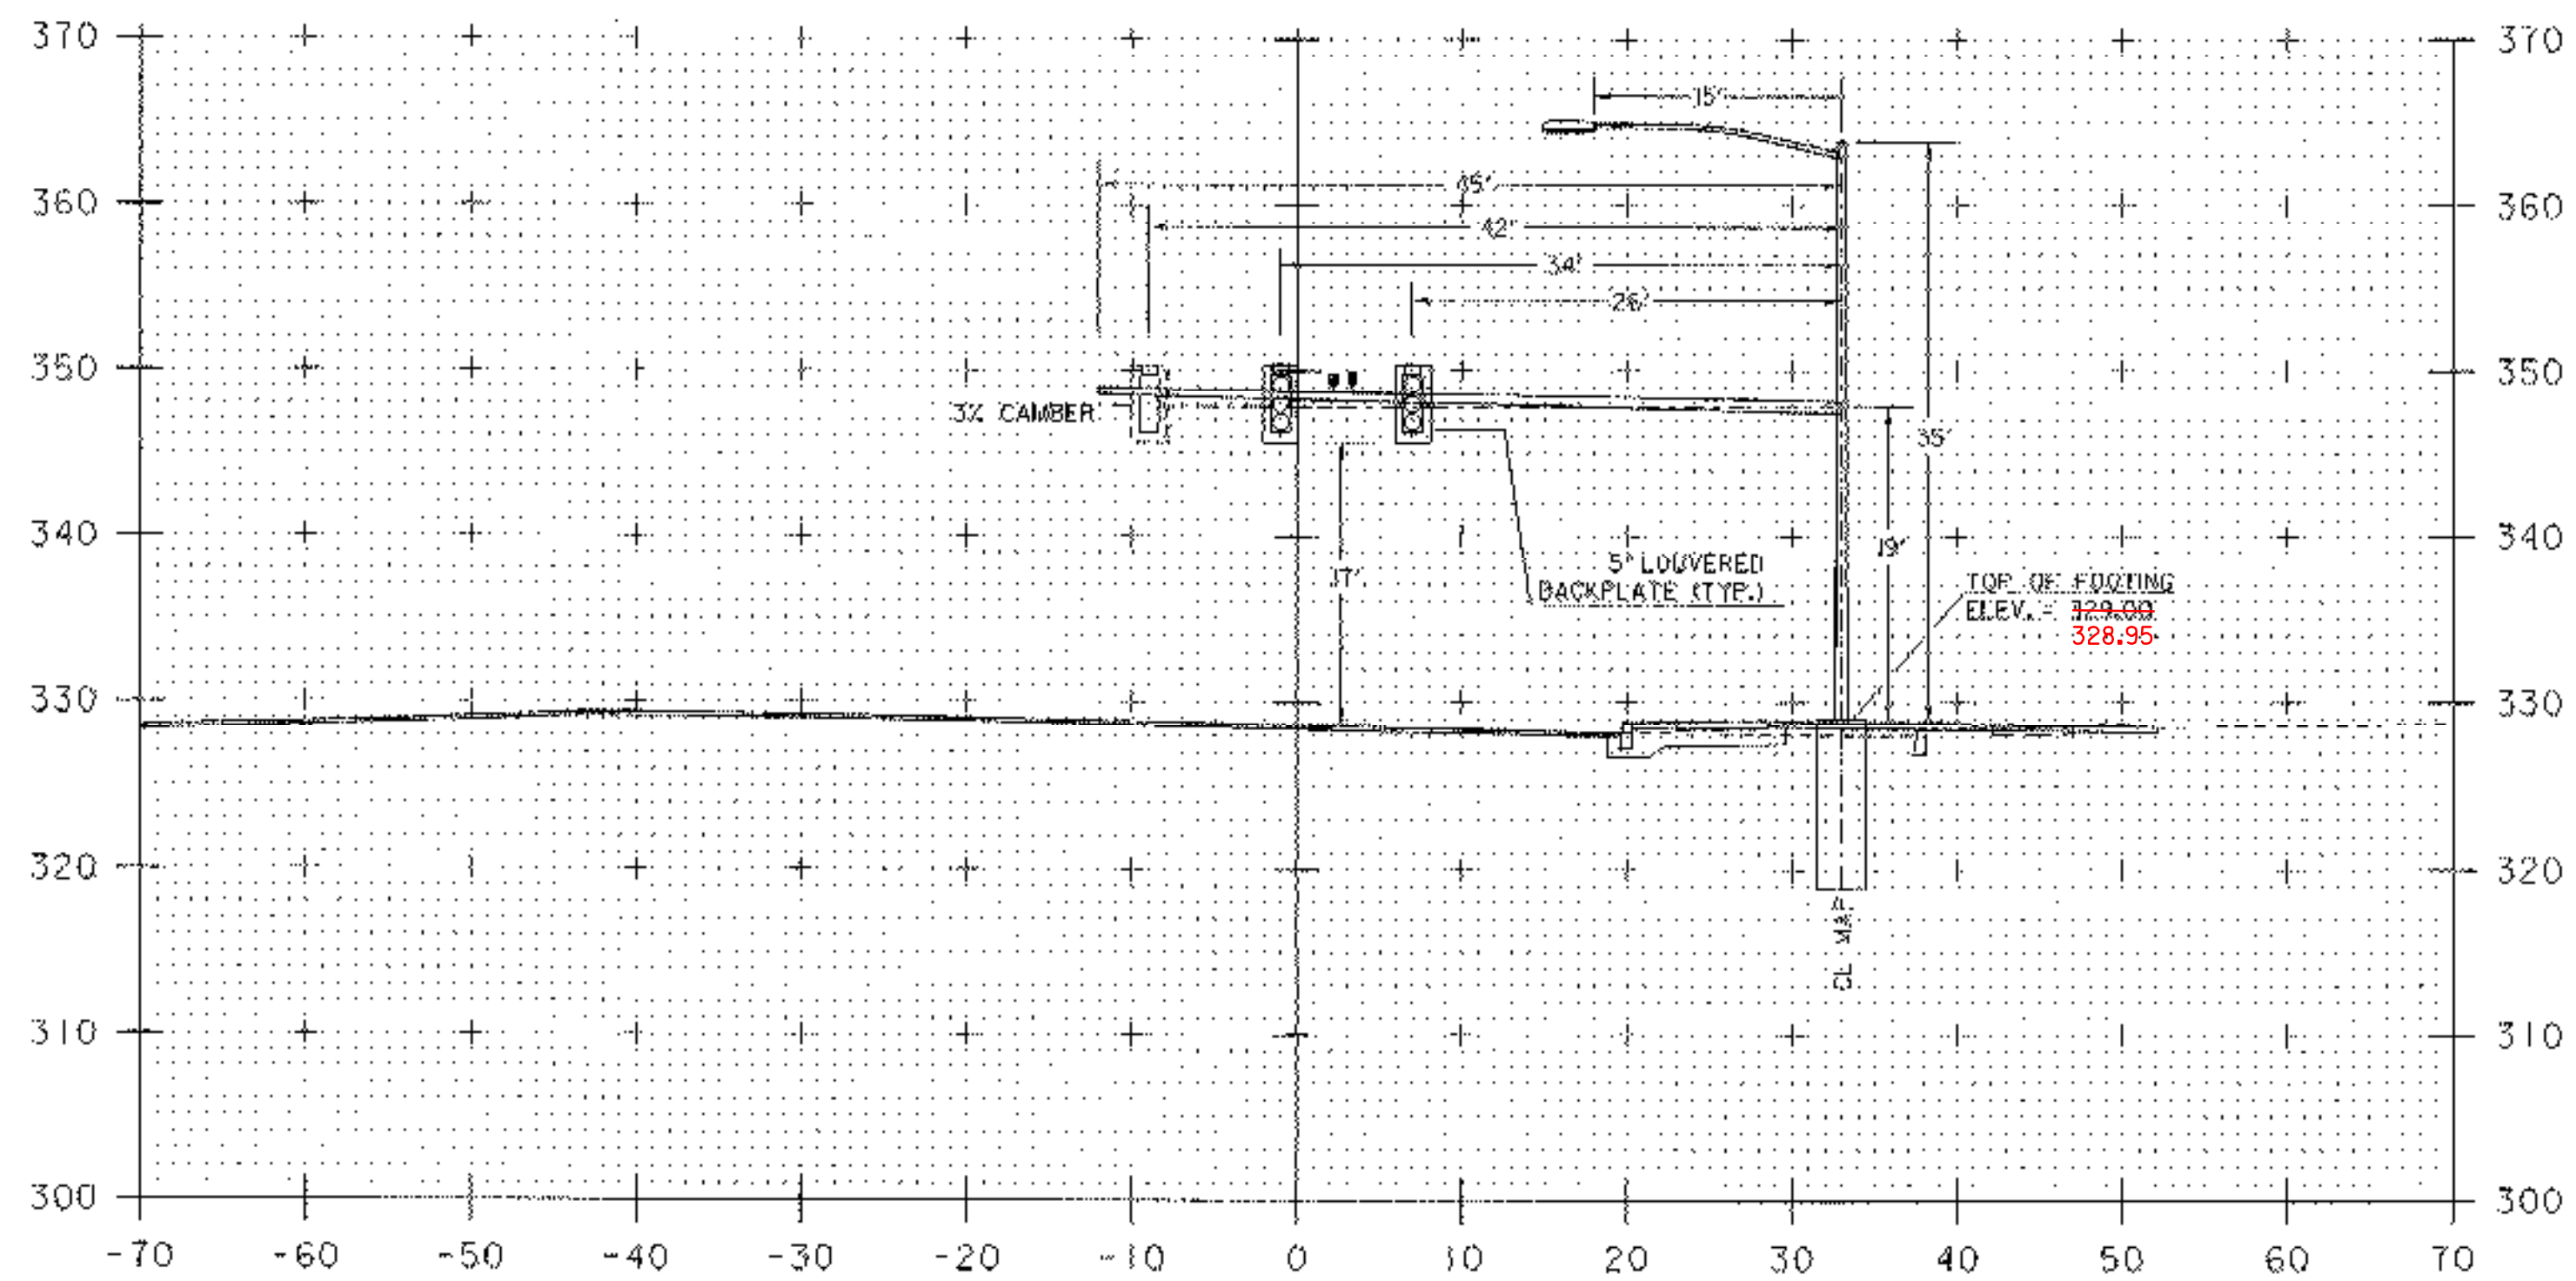

LUMINAIRE ORIENTATION FROM MAI

10+21

VT 15
LOOKING NORTH

PROJECT NAME:	ESSEX		
PROJECT NUMBER:	STPG SGNL (17)		
FILE NAME:	96b82/1b82wrk.dgn/1b82mol1	PLOT DATE:	16-NOV-2006
PROJECT LEADER:	B. NYQUIST	DRAWN BY:	B. MCAVOY
DESIGNED BY:	B. MCAVOY	CHECKED BY:	B. NYQUIST
		SHEET	22 OF 29