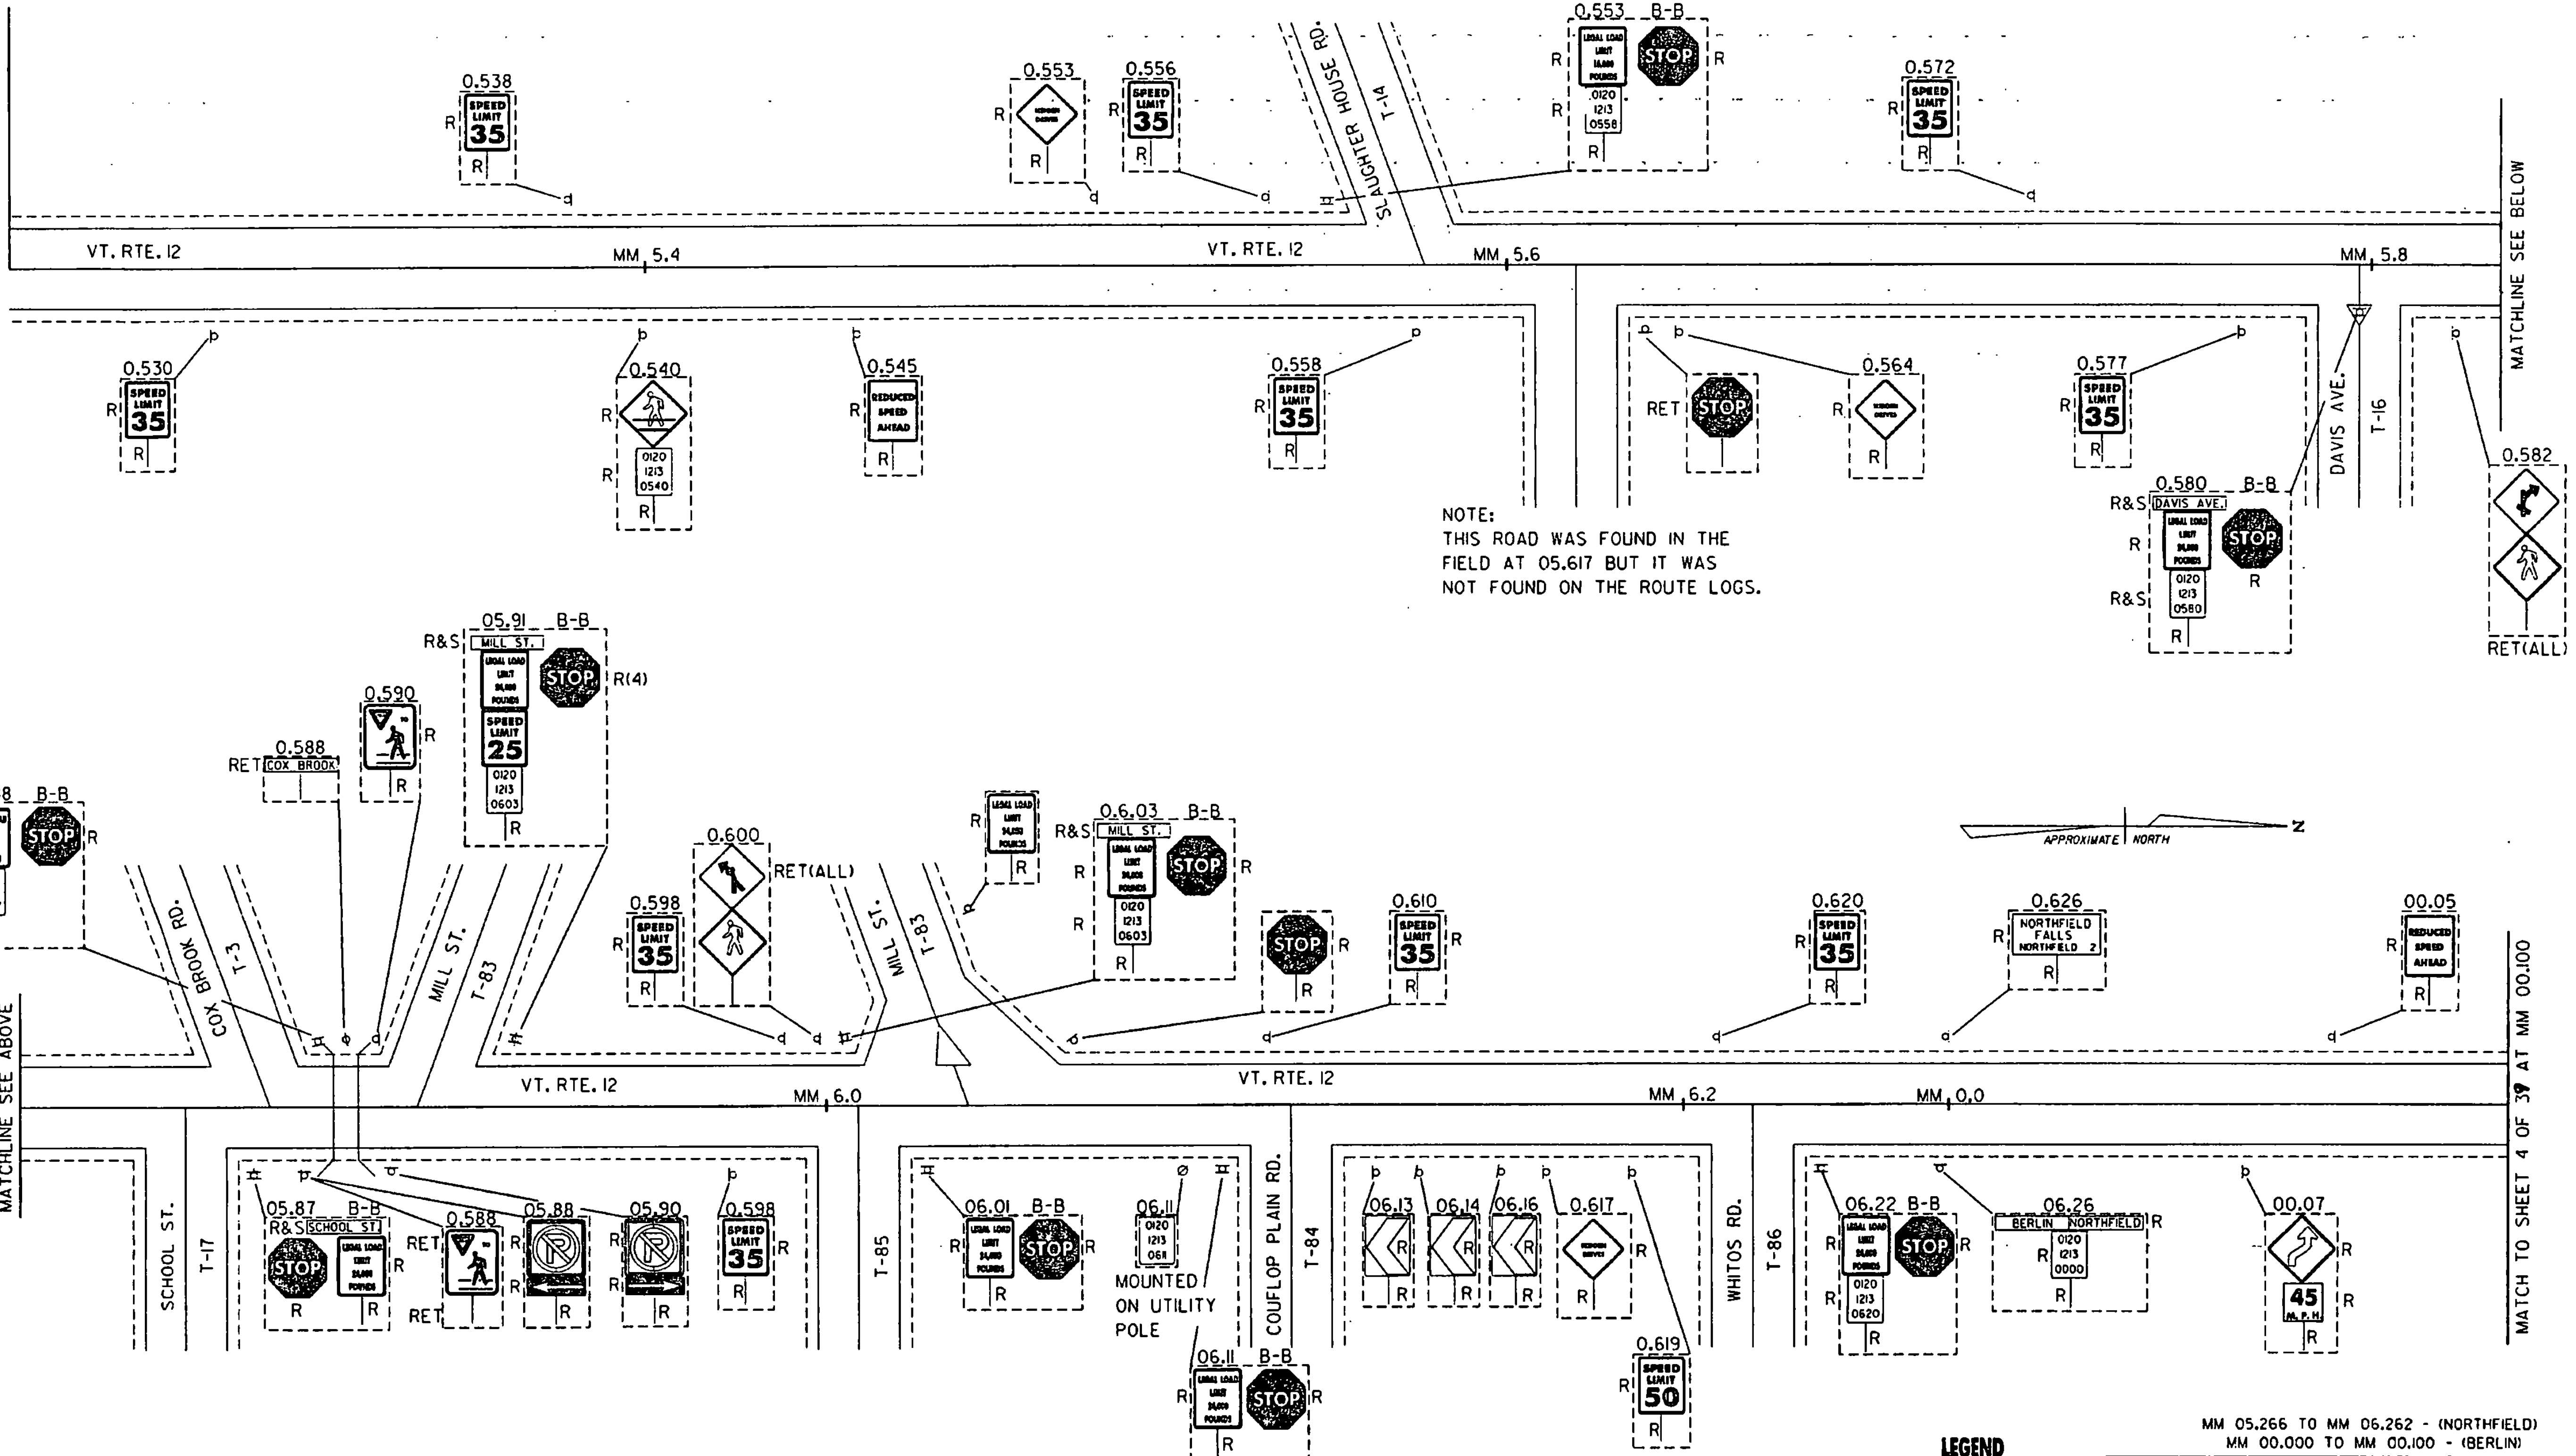

BEGIN PROJECT
MM 05.266 (NORTHFIELD)

NOTE:
THIS ROAD WAS FOUND IN THE
FIELD AT 05.617 BUT IT WAS
NOT FOUND ON THE ROUTE LOGS.

NOTE:
MILE MARKER LOCATIONS FOR NORTHFIELD
ARE BASED ON BRIDGE 61 @ MM 05.055

MILE MARKER LOCATIONS FOR BERLIN
ARE BASED ON BRIDGE 64 @ MM 0.799

LEGEND
 R REMOVE EXISTING
 N NEW
 RET RETAIN
 R&S REMOVE AND SALVAGE
 S SALVAGED
 B-B BACK TO BACK
 NOT TO SCALE

**EXISTING
SIGN**

MM 05.266 TO MM 06.262 - (NORTHFIELD)
MM 00.000 TO MM 00.100 - (BERLIN)

SURVEYED BY	DATE
DRAWN BY	DATE 10/95
SQUAD LEADER	DATE
DESIGN FILE NO. 180F/JHK/NORTFLD.DGN	
IPARM	
FILE NORTH02.1	
PROJ. NAME NORTHFIELD-BERLIN	
PROJ. NO. STP SIGN 9467	
SHEET 3 OF 39 SHEETS	