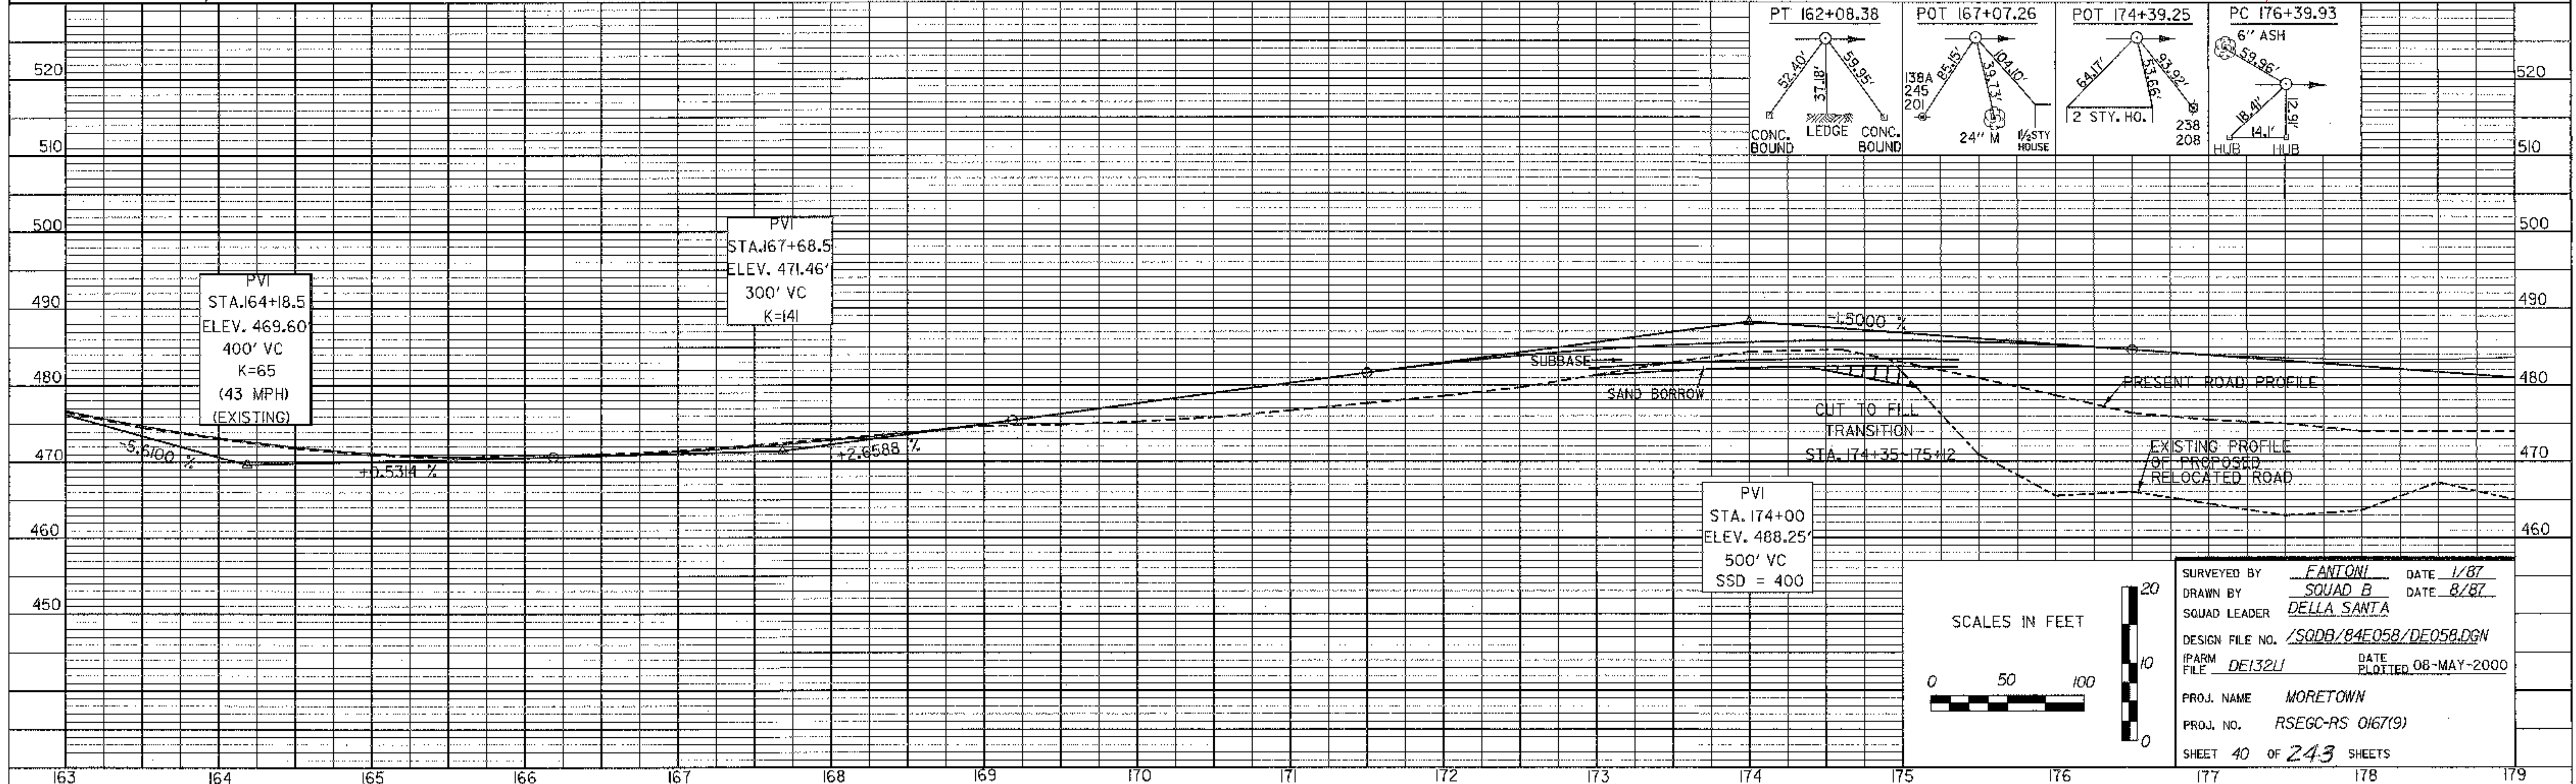

DATUM  
 VERTICAL NGVD 1929  
 HORIZONTAL N/A

SURVEYED BY FANTONI DATE 1/87  
 DRAWN BY SQUAD B DATE 8/87  
 SQUAD LEADER DELLA SANTA  
 DESIGN FILE NO. 1/SQDB/84EQ58/DE058.DGN  
 (FARM FILE DE132LI DATE PLOTTED 08-MAY-2000)  
 PROJ. NAME MORETOWN  
 PROJ. NO. RSEGC-RS 0167(19)  
 SHEET 40 OF 243 SHEETS