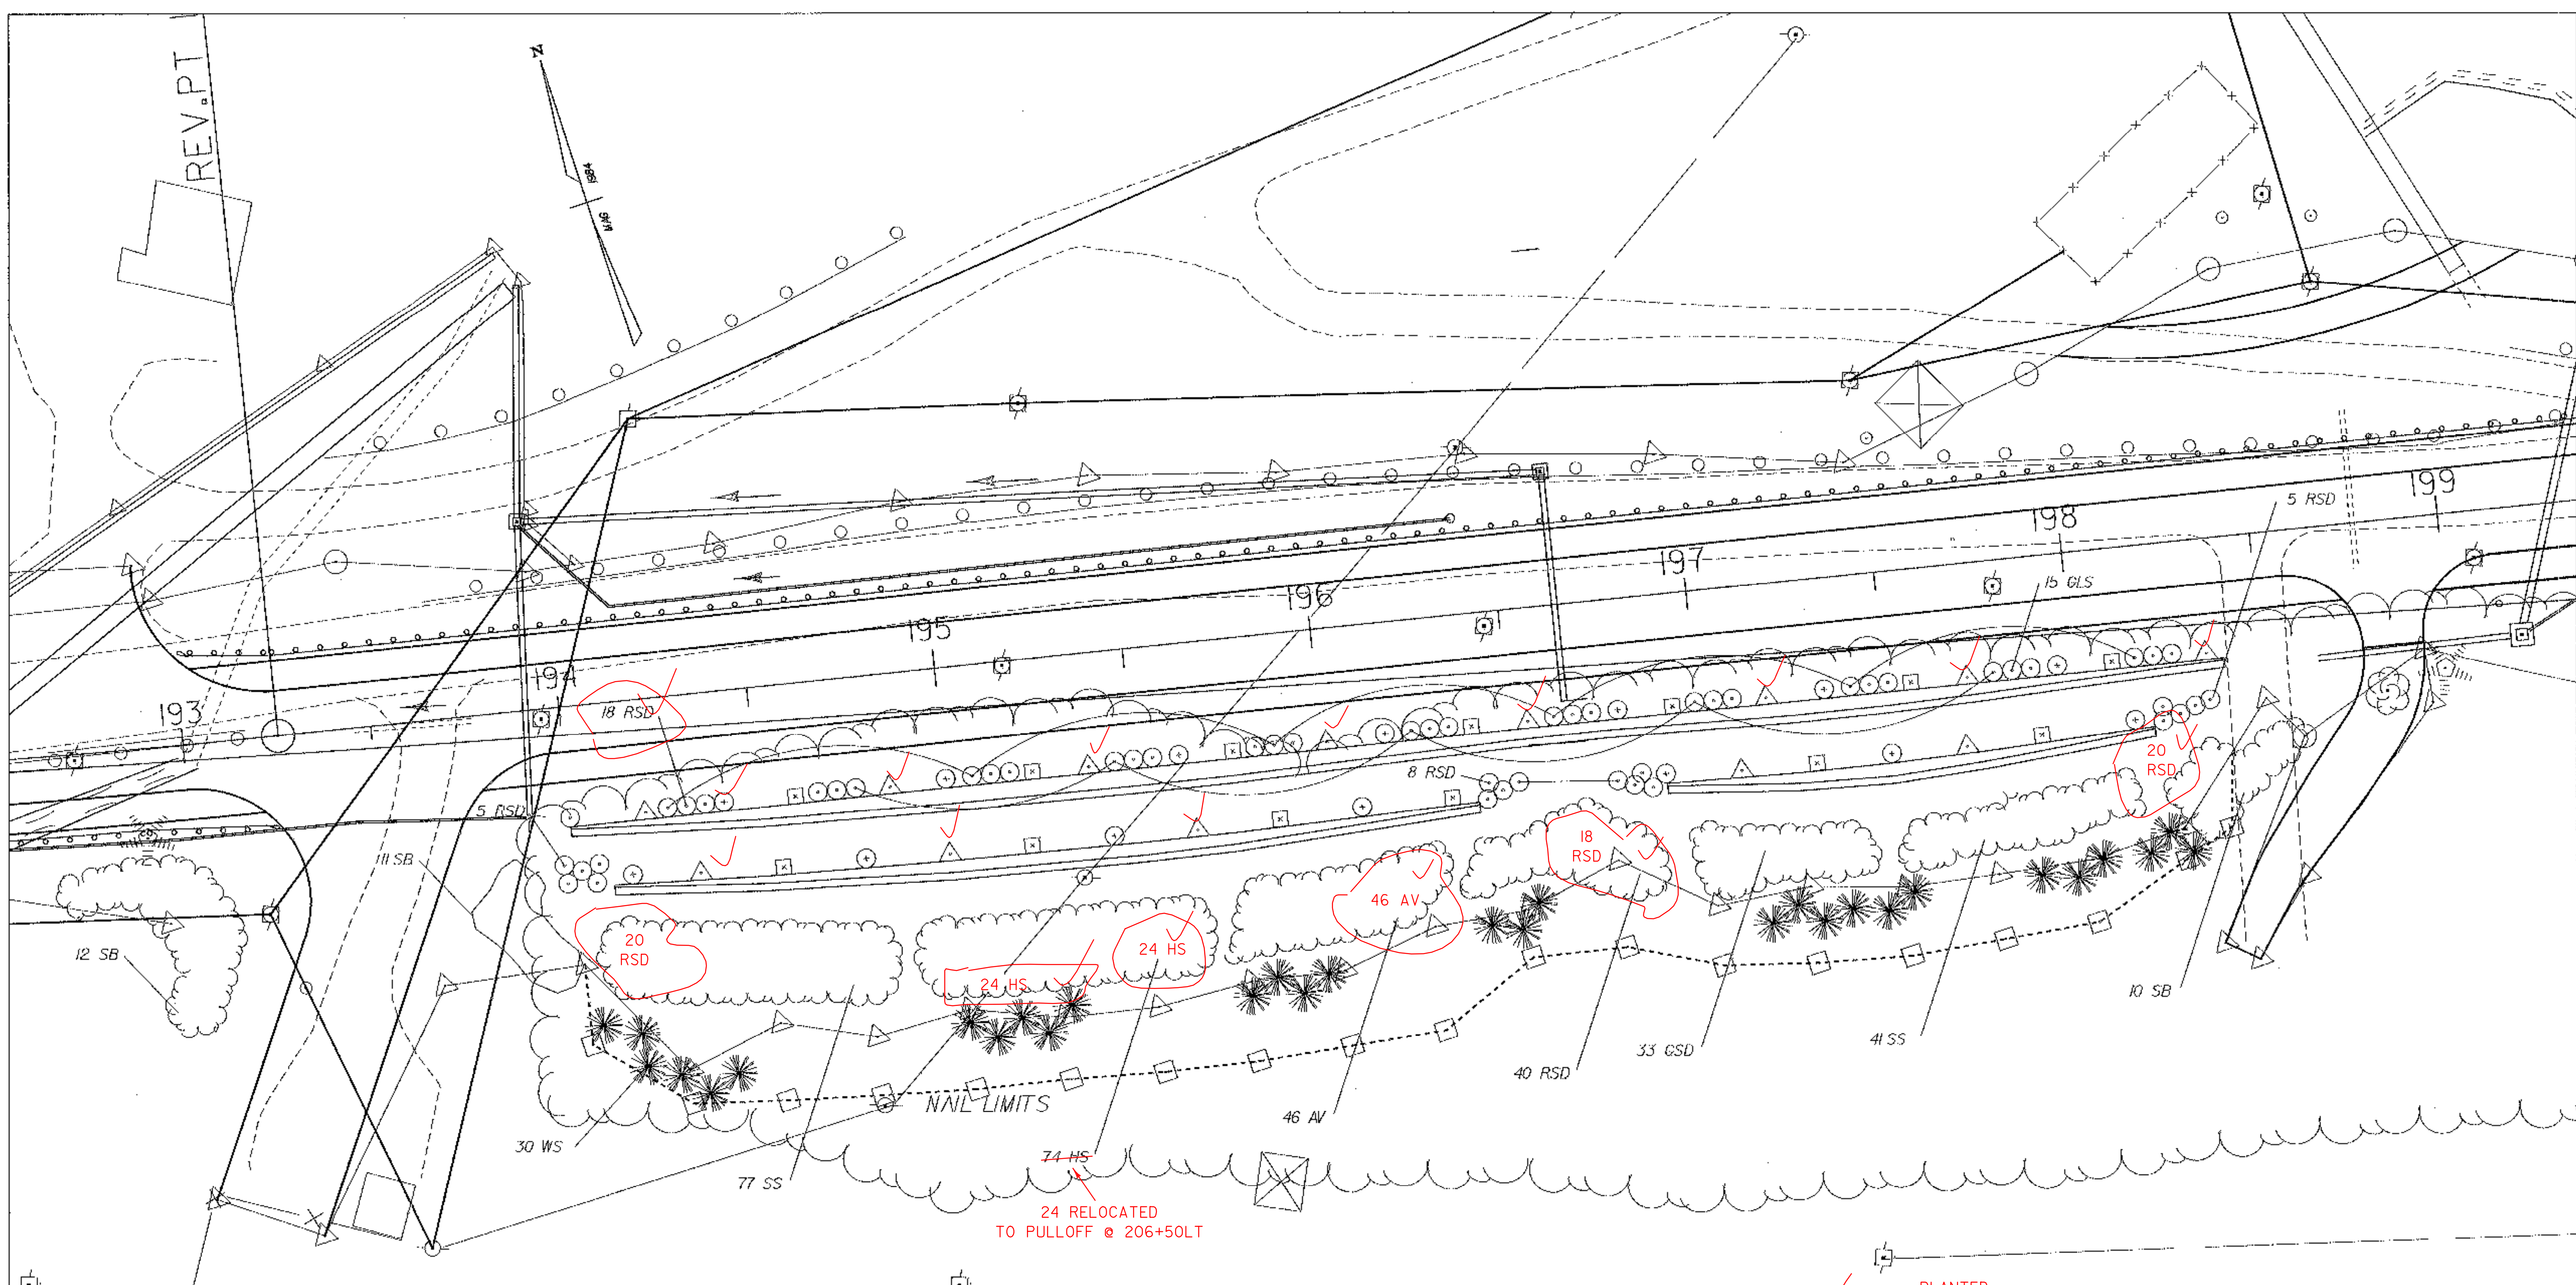

REV. PT

LEGEND

- NEW IREL
- NEW SHRUB PLANTING AREA
- NEW SHRUB
- NEW BITTERSWEET VINE
- NEW WOODBINE/VIRGINIA CREEPER VINE
- NEW VALIENT GRAPE VINE OR SUMMER GRAPE VINE

✓ = PLANTED
STW 5-28-02

LANDSCAPE PLAN			
SURVEYED BY	K. RYAN	DATE	2/00
DRAWN BY	DELLA SANTA	DATE	2/00
SQUAD LEADER	DELLA SANTA		
DESIGN FILE NO.	/S00B/84E058/DE058.DGN		
PARM FILE	DE132L2-3	DATE	17-FEB-2000
PROJ. NAME	MORETOWN		
PROJ. NO.	RSEGC-RS 0167(9)		
SHEET	70	OF	243 SHEETS

DATUM
 VERTICAL NGVD 1929
 HORIZONTAL N/A