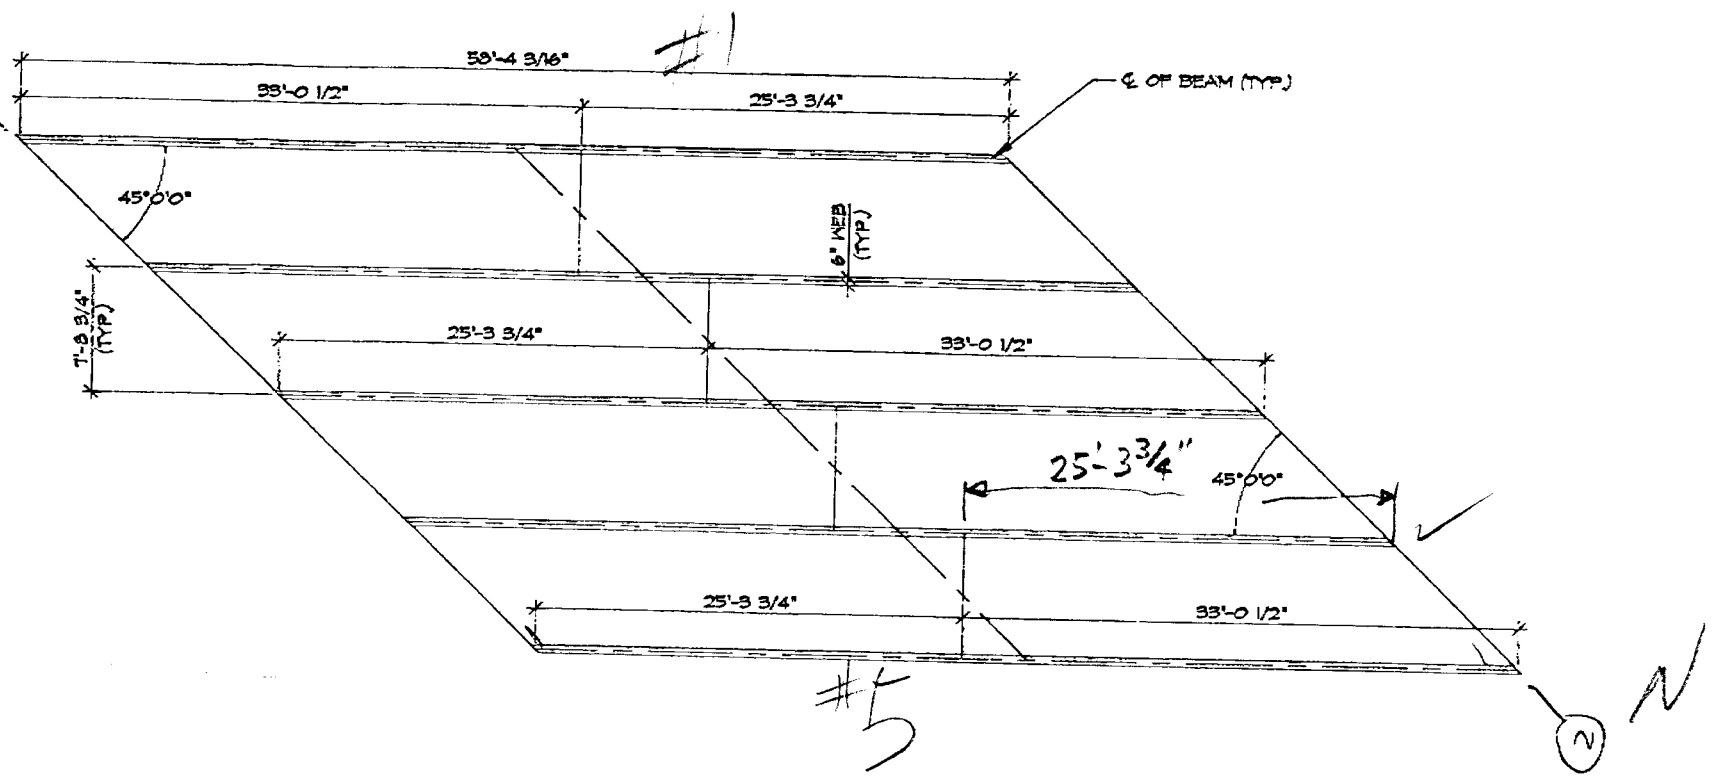

JUN-15-95 THU 7:28 CAROLINA HD BY P. 02

50

BEAM LAYOUT

RECEIVED
CK'D BY aw OK'D BY _____

JUN 15 1995

RESUBMIT _____ APPROVED

BY THW DATE 6/15/95