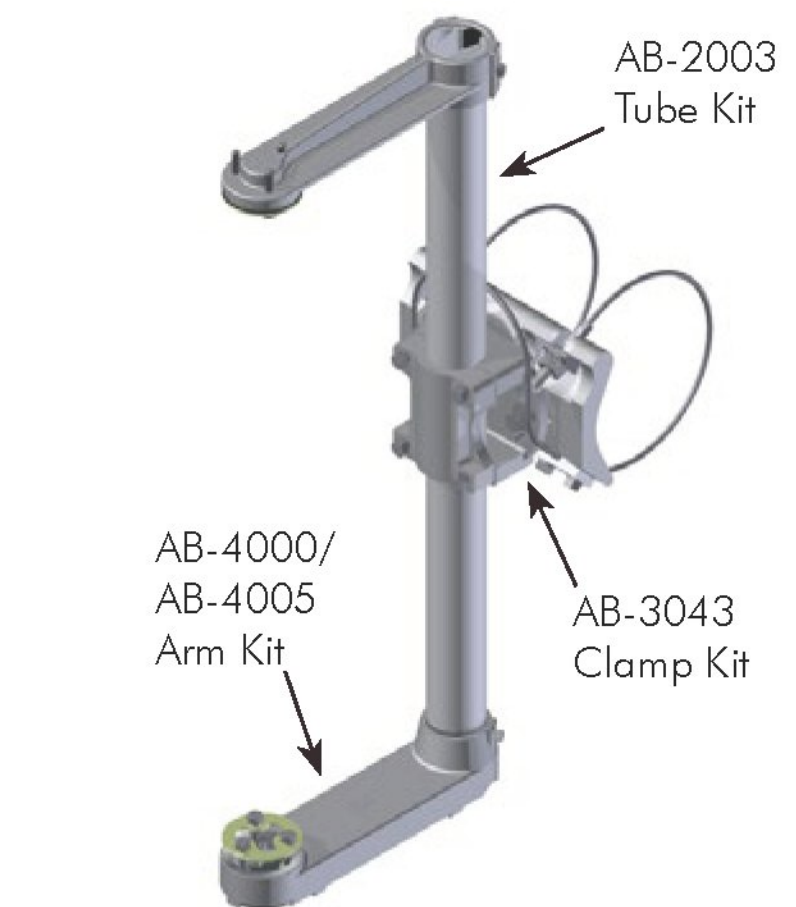

1-Way Assemblies

EAST COAST SIGNALS APPROVED FOR SUBMITTAL 11-4-16

Designed to accommodate all traffic signals, with the exception of optically programmed. The Tallon Series Astro-Brac is designed to be tough and durable. It features all-axis adjustability and is designed to facilitate the mounting of any size signal to any size mast arm or pole.

Astro-Brac Assy, Tallon Series, 1-Way Band Mount

Signal Section	Band Length	Coating
AB-0618 - <input type="text" value="4"/>	- <input type="text" value="42"/>	- <input type="text" value="P34"/>
1=1 Sec	See Note	PNC=Process No Color
2=2 Sec		P__=Paint
3=3 Sec		
4=4 Sec		
5=5 Sec		

Note:
Band Length: 29", 36", 42", 48", 56", 72", or 84".
Stainless steel upgrade available: includes stainless clamp screw and slotted washer.
Specify by including -SS in the part number, i.e., AB-0618-3-29-SS-PNC.

Astro-Brac Assy, Tallon Series, 1-Way Cable Mount

Signal Section	Cable Length	Coating
AB-0617 - <input type="text"/>	- <input type="text"/>	- <input type="text"/>
1=1 Sec	See Note	PNC=Process No Color
2=2 Sec		P__=Paint
3=3 Sec		
4=4 Sec		
5=5 Sec		