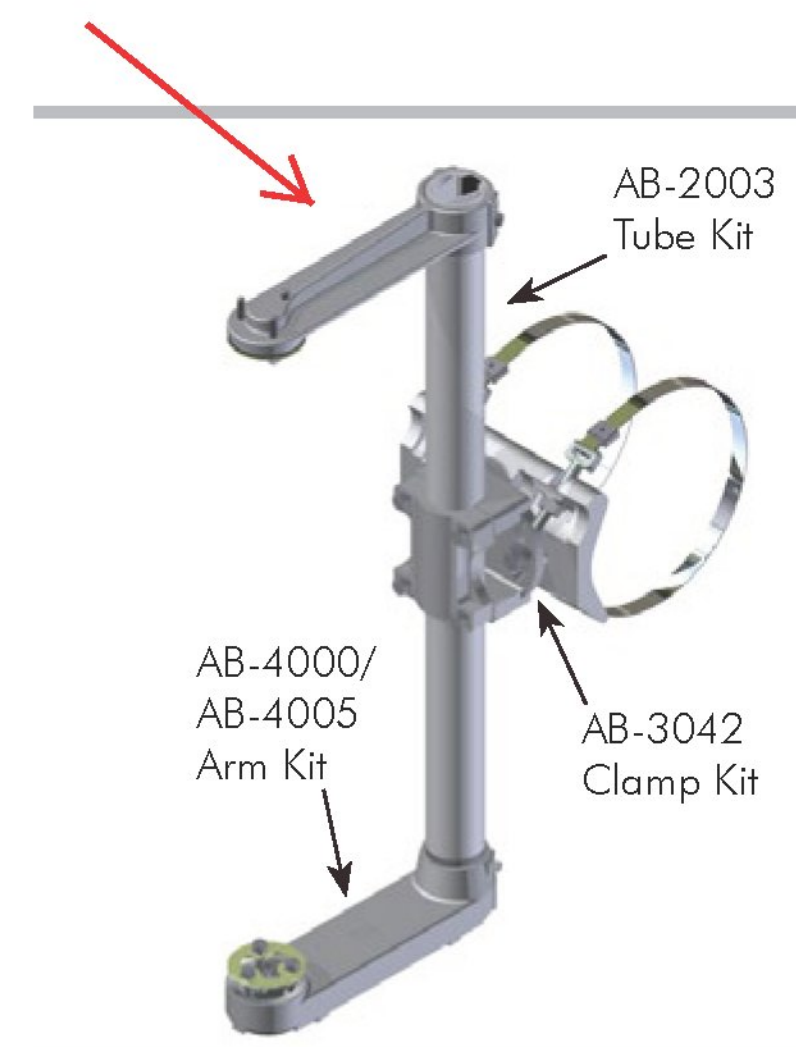

1-Way Assemblies

EAST COAST SIGNALS APPROVED FOR SUBMITTAL 11-4-16

Designed to accommodate all traffic signals, with the exception of optically programmed. The Tallon Series Astro-Brac is designed to be tough and durable. It features all-axis adjustability and is designed to facilitate the mounting of any size signal to any size mast arm or pole.

Astro-Brac Assy, Tallon Series, 1-Way Band Mount

Signal Section	Band Length	Coating
AB-0618 - <input type="text" value="4"/>	- <input type="text" value="42"/>	- <input type="text" value="P34"/>
1=1 Sec	See Note	PNC=Process No Color
2=2 Sec		P__=Paint
3=3 Sec		
4=4 Sec		
5=5 Sec		

Note:
Band Length: 29", 36", 42", 48", 56", 72", or 84".
Stainless steel upgrade available: includes stainless clamp screw and slotted washer.
Specify by including -SS in the part number, i.e., AB-0618-3-29-SS-PNC.

Astro-Brac Assy, Tallon Series, 1-Way Cable Mount

Signal Section	Cable Length	Coating
AB-0617 - <input type="text"/>	- <input type="text"/>	- <input type="text"/>
1=1 Sec	See Note	PNC=Process No Color
2=2 Sec		P__=Paint
3=3 Sec		
4=4 Sec		
5=5 Sec		