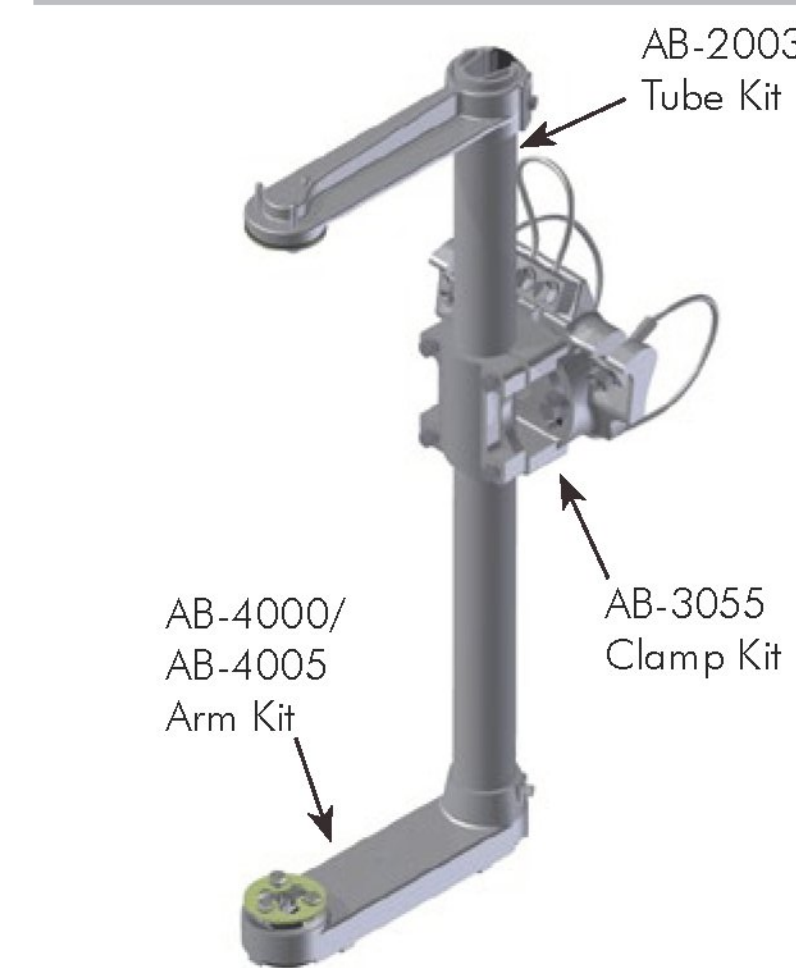

Astro-Brac Assy, Tallon Series, 1-Way Cable Mount

Signal Section	Cable Length	Coating
AB-0617 - ____	- ____	- ____
1=1 Sec	See Note	PNC=Process No Color
2=2 Sec		P__=Paint
3=3 Sec		
4=4 Sec		
5=5 Sec		

Note:
Cable Length: 62", 84", 96", 110", 120", 132", 144", or 220".
Stainless steel upgrade available: includes stainless cable and slotted washer.
Specify by including -SS in the part number, i.e., AB-0617-3-62-SS-PNC.

Astro-Brac Assy, Galaxy Series, 1-Way Cable Mount

Signal Section	Cable Length	Coating
AG-0125 - ____	- ____	- ____
1=1 Sec	See Note	PNC=Process No Color
2=2 Sec		P__=Paint
3=3 Sec		
4=4 Sec		
5=5 Sec		

Note:
Cable Length: 62", 84", 96", 110", 120", 132", 144", 220", or 280".
Stainless steel upgrade available: includes stainless cable and slotted washer.
Specify by including -SS in the part number, i.e., AG-0125-3-62-SS-PNC.

Note: 1. All assemblies are supplied standard with stainless steel fasteners.
2. See Reference Section page iv for cable and band clamp kit pole diameters.
3. See Reference Section for available paint colors.