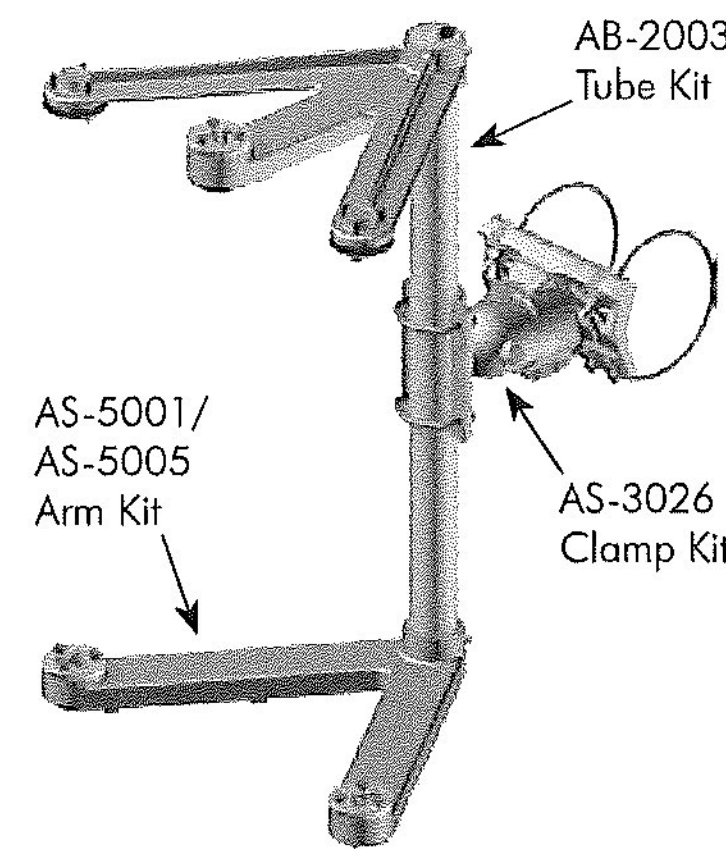

Cluster Assemblies

The Atlas Large Capacity series of Astro-Brac can conceal one 3/4" diameter or two 5/8" diameter conduits. The cluster assemblies are designed to mount five-section heads to any size or shape of mast arm or pole.

APPROVED
By Erin Lewis at 5:10 pm, Jul 28, 2016

Astro-Brac

pelco
 PELCO PRODUCTS, INC.

Astro-Brac Assy, Atlas Series, 5-Sec Cluster, Articulated Serrated Cable Mount

AS-0162 - Cable Length - Coating
 62=62" Cable PNC=Process No Color
 84=84" Cable P_ =Paint
 96=96" Cable

Note:
Stainless steel upgrade available: includes stainless cable and slotted washer.
Specify by including -SS in the part number, i.e., AS-0162-62-SS-PNC.

Astro-Brac Assy, Atlas Series, 5-Sec Cluster, Articulated Serrated Tenon Mount

AS-0187 - Cable Length - Coating
 62=62" Cable PNC=Process No Color
 84=84" Cable P_ =Paint
 96=96" Cable

Note:
Stainless steel upgrade available: includes stainless cable and slotted washer.
Specify by including -SS in the part number, i.e., AS-0187-62-SS-PNC.