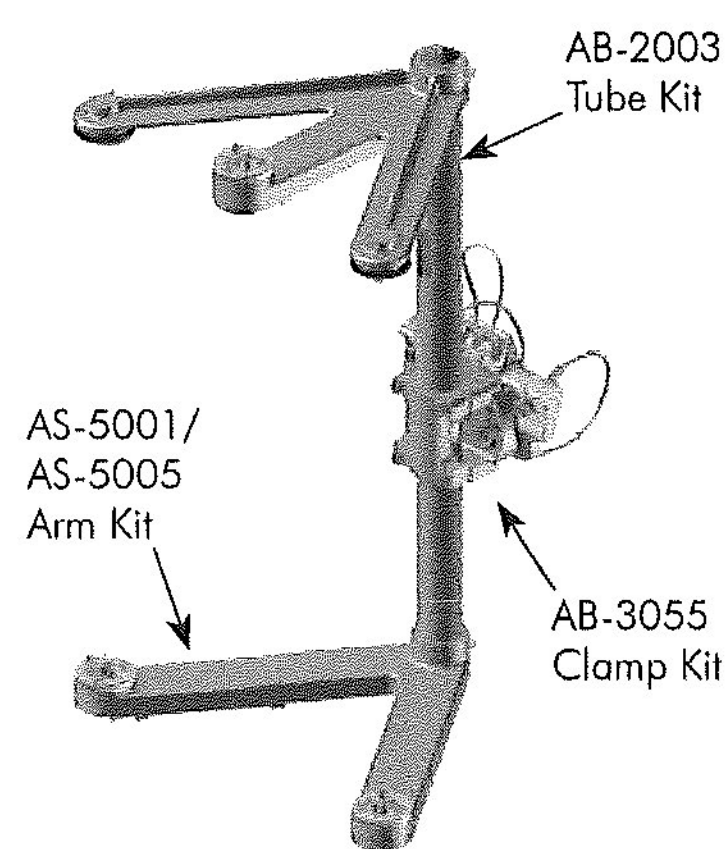

Cluster Assemblies

The Atlas Large Capacity series of Astro-Brac can conceal one 3/4" diameter or two 5/8" diameter conduits. The cluster assemblies are designed to mount five-section heads to any size or shape of mast arm or pole.

Note:
Stainless steel upgrade available: includes stainless cable and slotted washer.
Specify by including -SS in the part number, i.e., AS-0162-62-SS-PNC.

Astro-Brac Assy, Atlas Series, 5-Sec Cluster, Articulated Serrated Tenon Mount

AS-0187 - Cable Length - Coating
 62=62" Cable PNC=Process No Color
 84=84" Cable P_ =Paint
 96=96" Cable

Note:
Stainless steel upgrade available: includes stainless cable and slotted washer.
Specify by including -SS in the part number, i.e., AS-0187-62-SS-PNC.

Astro-Brac Assy, Galaxy Series, 5-Sec Cluster, Cable Mount

AG-0138 - Cable Length - Coating
 84 - P-34 Black Finish
 62=62" Cable PNC=Process No Color
 84=84" Cable P_ =Paint
 96=96" Cable

Note:
Stainless steel upgrade available: includes stainless cable and slotted washer.
Specify by including -SS in the part number, i.e., AG-0138-62-SS-PNC.