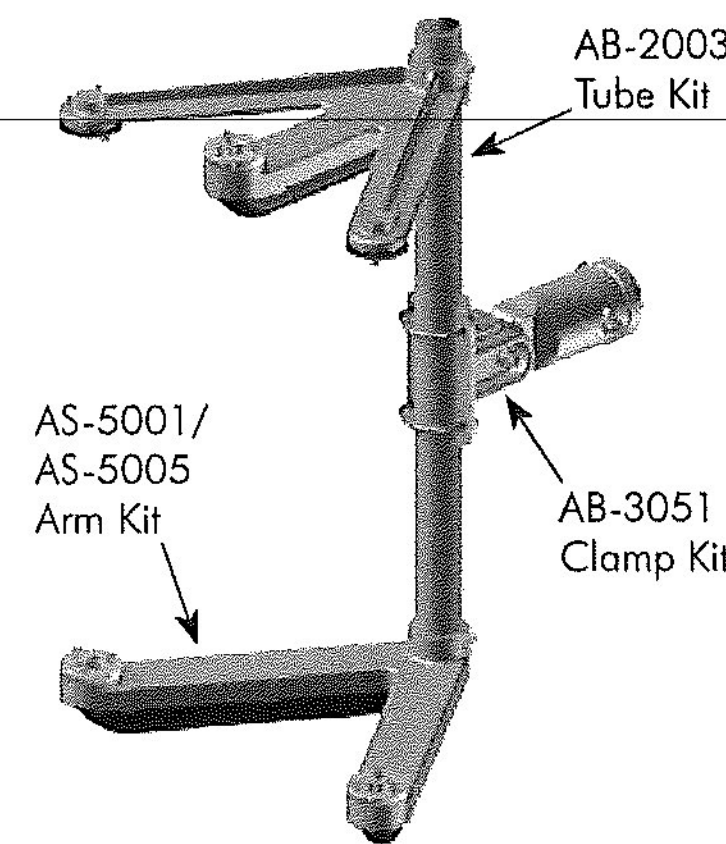

Cluster Assemblies

The Atlas Large Capacity series of Astro-Brac can conceal one 3/4" diameter or two 5/8" diameter conduits. The cluster assemblies are designed to mount five-section heads to any size or shape of mast arm or pole.

APPROVED
By Erin Lewis at 5:10 pm, Jul 28, 2016

Astro-Brac

pelco
 PELCO PRODUCTS, INC.

Astro-Brac Assy, Atlas Series, 5-Sec Cluster, Articulated Serrated Cable Mount

AS-0162 - Cable Length - Coating
 62=62" Cable PNC=Process No Color
 84=84" Cable P_ =Paint
 96=96" Cable

Note:
Stainless steel upgrade available: includes stainless cable and slotted washer.
Specify by including -SS in the part number, i.e., AS-0162-62-SS-PNC.

Astro-Brac Assy, Atlas Series, 5-Sec Cluster, Articulated Serrated Tenon Mount

AS-0187 - Cable Length - Coating
 62=62" Cable PNC=Process No Color
 84=84" Cable P_ =Paint
 96=96" Cable

Note:
Stainless steel upgrade available: includes stainless cable and slotted washer.
Specify by including -SS in the part number, i.e., AS-0187-62-SS-PNC.