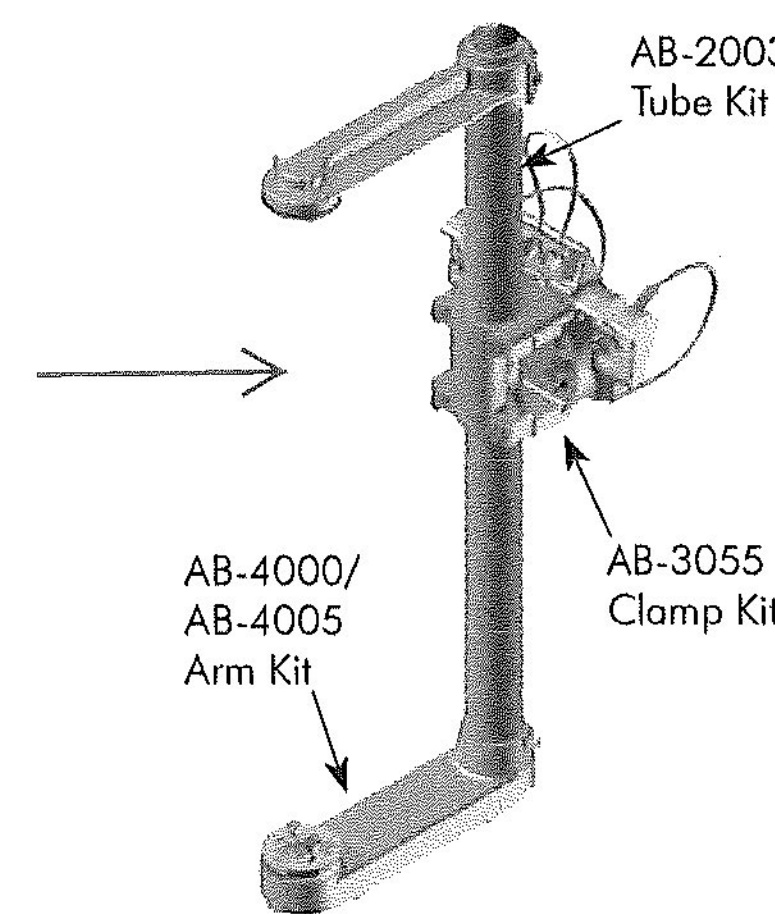

Astro-Brac Assy, Galaxy Series, 1-Way Cable Mount

Signal Section	Cable Length	Coating
AG-0125 - ____	- ____	- ____
1=1 Sec	62=62" Cable	PNC=Process No Color
2=2 Sec	84=84" Cable	P__=Paint
3=3 Sec	96=96" Cable	
4=4 Sec		
5=5 Sec		

Note:
Stainless steel upgrade available: includes stainless cable and slotted washer.
Specify by including -SS in the part number, i.e., AG-0125-3-62-SS-PNC.

1. Note: 1. All assemblies are supplied standard with stainless steel fasteners.
   2. See Reference Section for clamp kit pole diameters.
   3. See Reference Section for available paint colors.

Astro-Brac

pelco
PELCO PRODUCTS, INC.