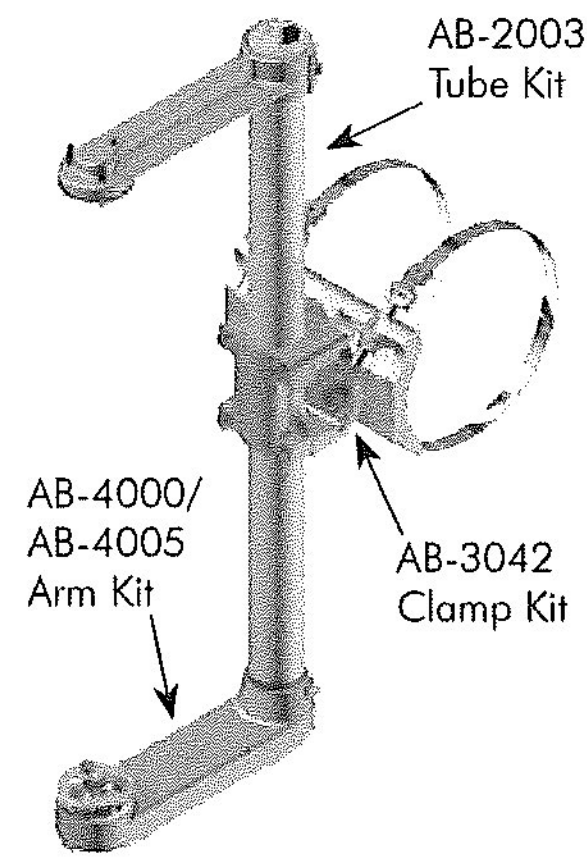

1-Way Assemblies

Designed to accommodate all traffic signals, with the exception of optically programmed. The Tallon Series Astro-Brac is designed to be tough and durable. It features all-axis adjustability and is designed to facilitate the mounting of any size signal to any size mast arm or pole.

APPROVED
By Erin Lewis at 4:51 pm, Jul 28, 2016

Astro-Brac Assy, Tallon Series, 1-Way Band Mount

Signal Section	Band Length	Coating
AB-0618 - <input type="text"/>	- <input type="text"/>	- <input type="text"/>
1=1 Sec	29=29" Band	PNC=Process No Color
2=2 Sec	36=36" Band	P__=Paint
3=3 Sec	42=42" Band	
4=4 Sec	48=48" Band	
5=5 Sec	56=56" Band	

Note:
Stainless steel upgrade available: includes stainless clamp screw and slotted washer.
Specify by including -SS in the part number, i.e., AB-0618-3-29-SS-PNC.

Astro-Brac Assy, Tallon Series, 1-Way Cable Mount