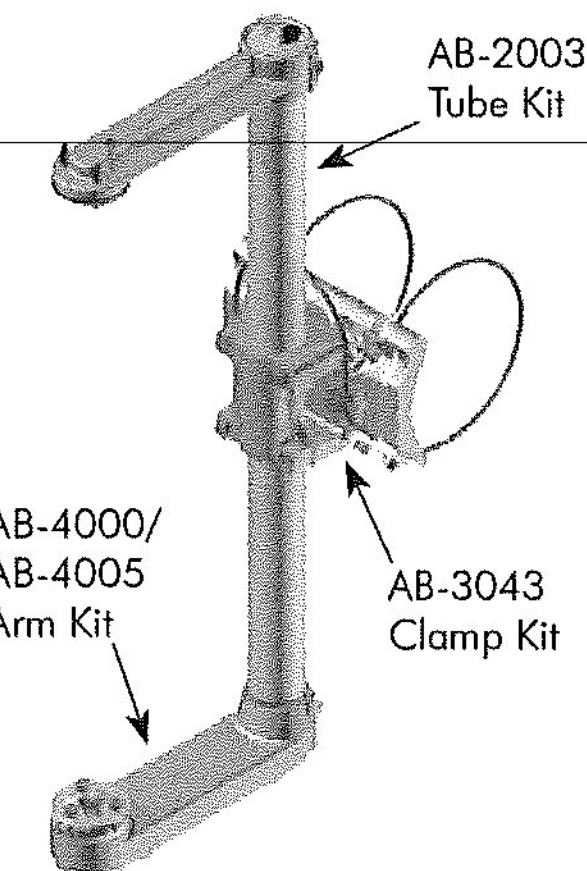

1-Way Assemblies

Designed to accommodate all traffic signals, with the exception of optically programmed. The Tallon Series Astro-Brac is designed to be tough and durable. It features all-axis adjustability and is designed to facilitate the mounting of any size signal to any size mast arm or pole.

APPROVED
By Erin Lewis at 4:51 pm, Jul 28, 2016

Astro-Brac Assy, Tallon Series, 1-Way Band Mount

Signal Section	Band Length	Coating
AB-0618 - <input type="text"/>	- <input type="text"/>	- <input type="text"/>
1=1 Sec	29=29" Band	PNC=Process No Color
2=2 Sec	36=36" Band	P__=Paint
3=3 Sec	42=42" Band	
4=4 Sec	48=48" Band	
5=5 Sec	56=56" Band	

Note:
Stainless steel upgrade available: includes stainless clamp screw and slotted washer.
Specify by including -SS in the part number, i.e., AB-0618-3-29-SS-PNC.

Astro-Brac Assy, Tallon Series, 1-Way Cable Mount