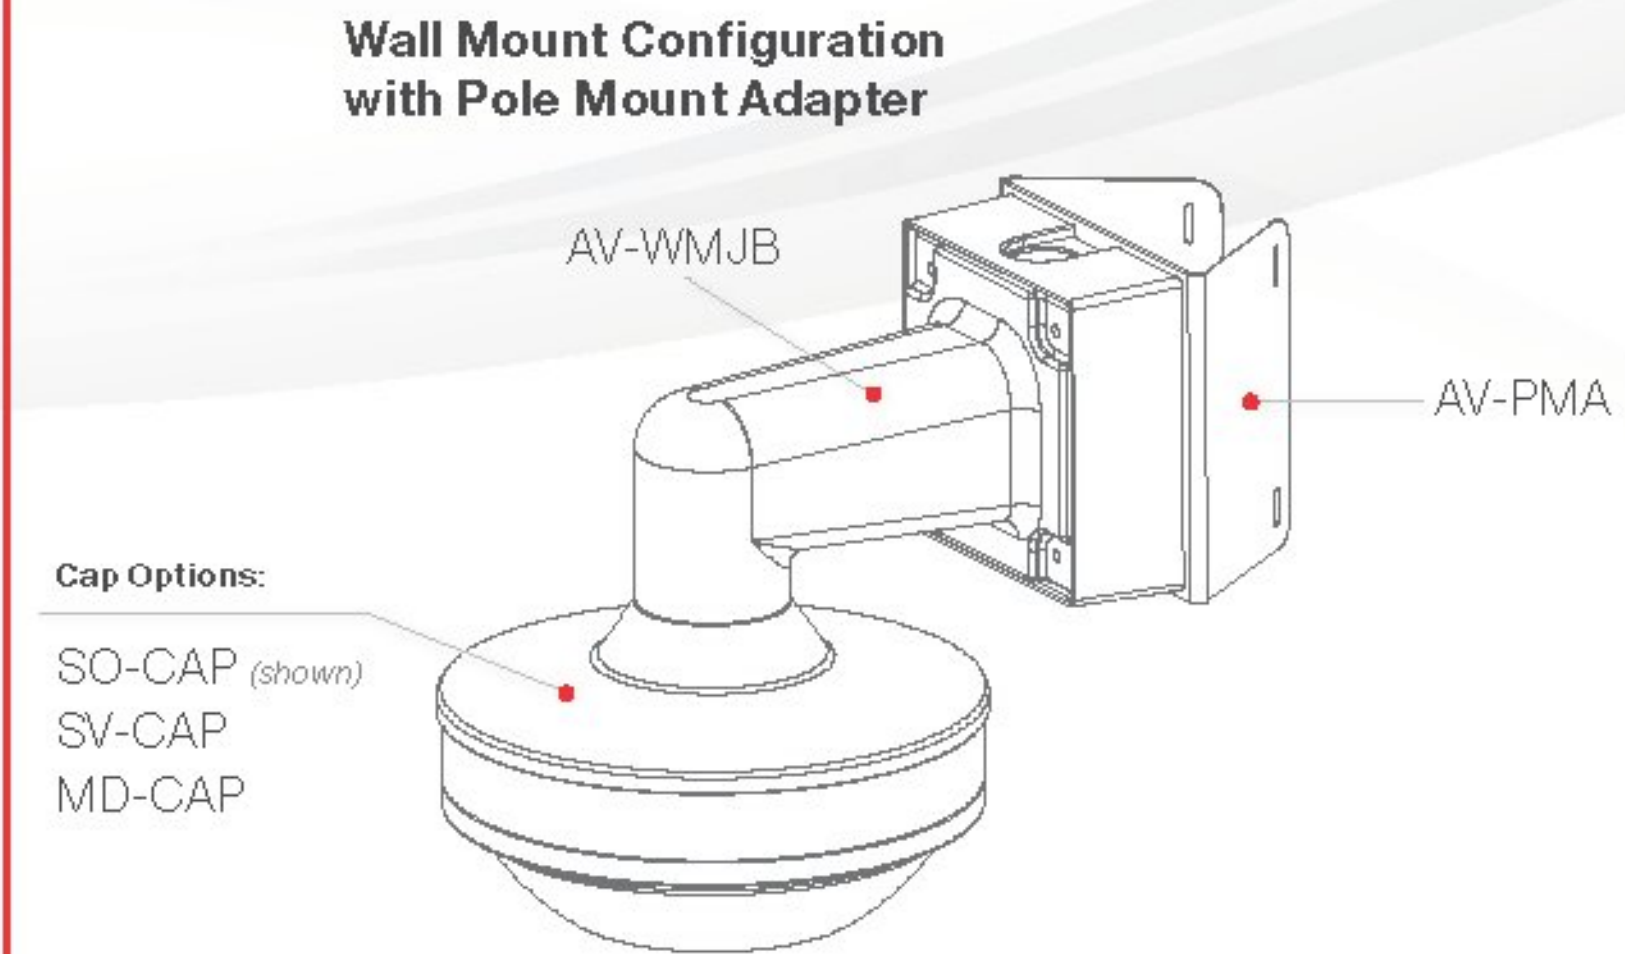

Standard Dome Accessories

Accessories for Indoor/Outdoor Ceiling, Wall, Pole and Corner Mounting Solutions

Cap Options:

Compatible Cameras: