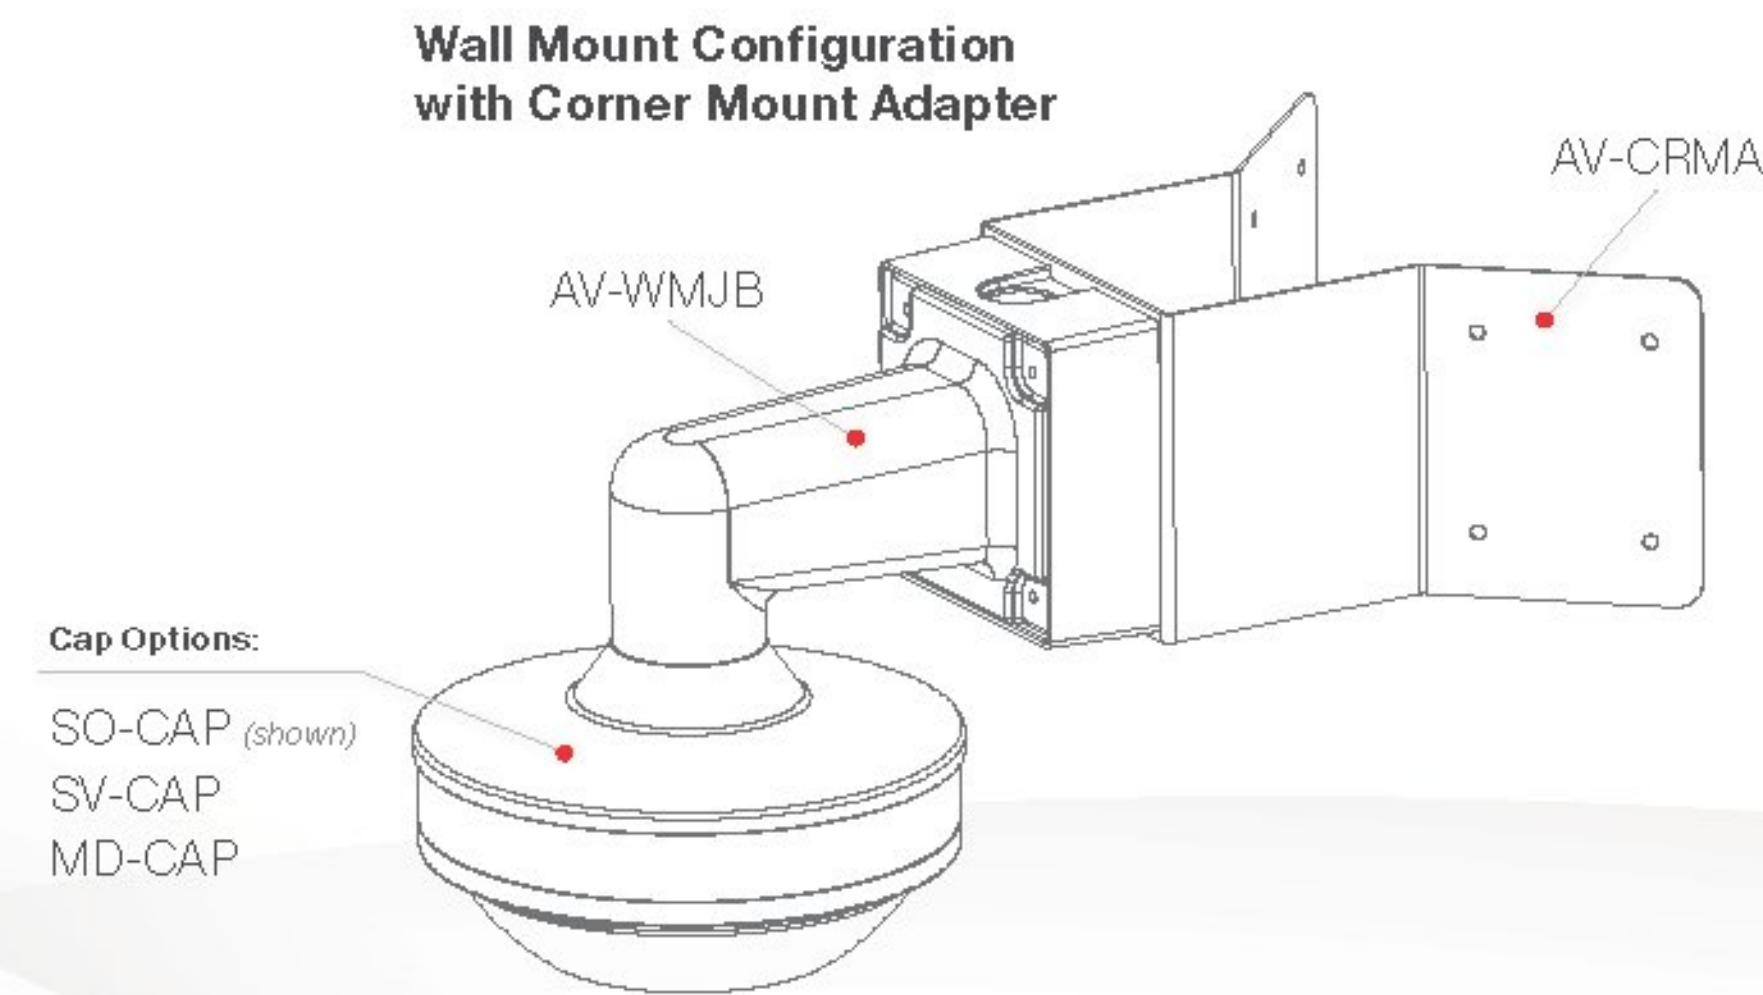

Standard Dome Accessories

Accessories for Indoor/Outdoor Ceiling, Wall, Pole and Corner Mounting Solutions

Cap Options:

Compatible Cameras: