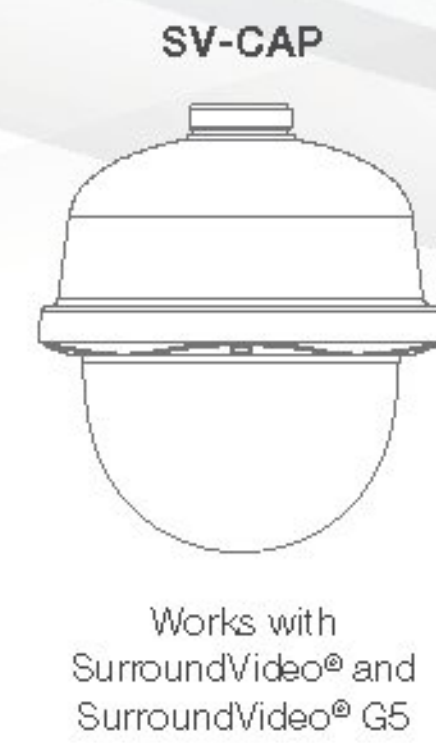

Standard Dome Accessories

Accessories for Indoor/Outdoor Ceiling, Wall, Pole and Corner Mounting Solutions

Cap Options:

Compatible Cameras: