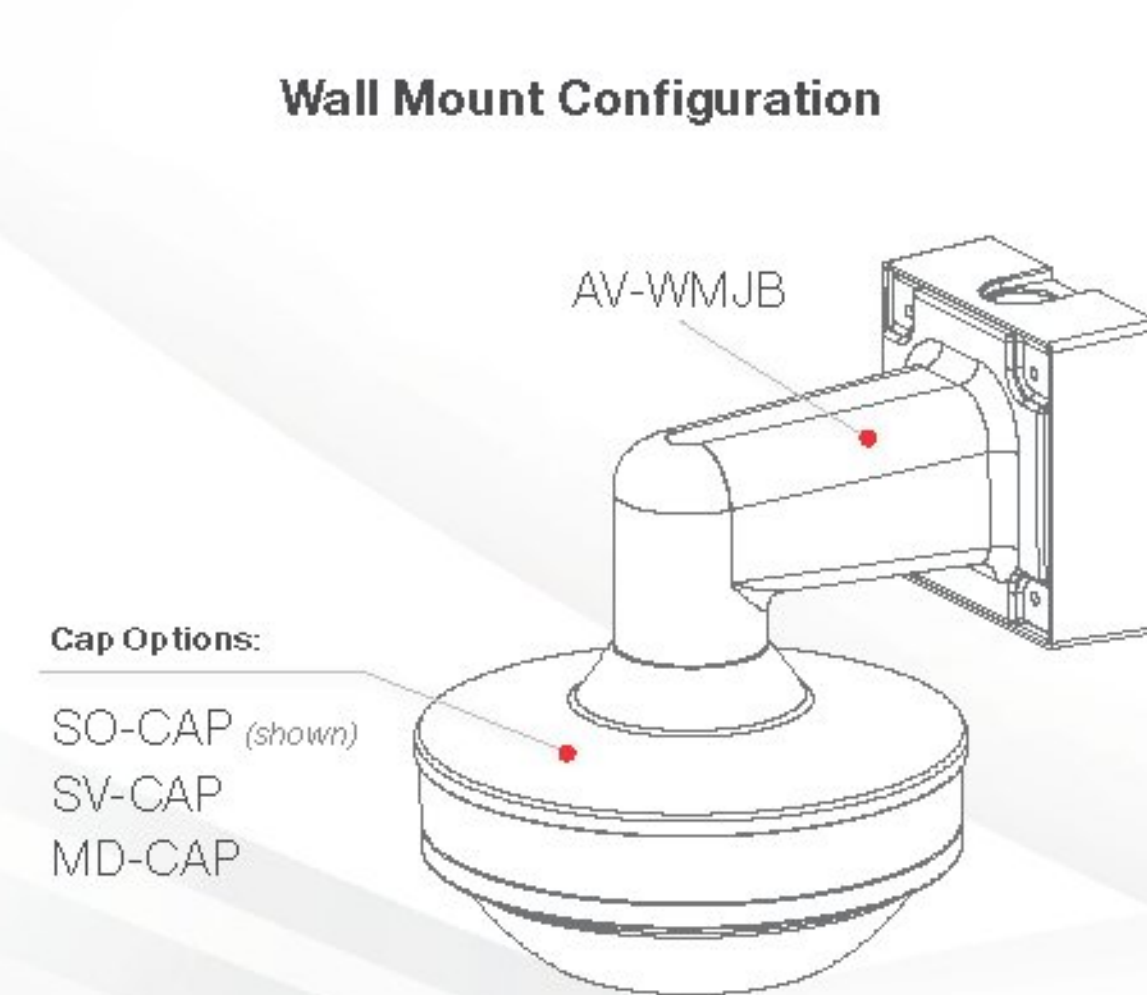

Standard Dome Accessories

Accessories for Indoor/Outdoor Ceiling, Wall, Pole and Corner Mounting Solutions

Cap Options:

Compatible Cameras: