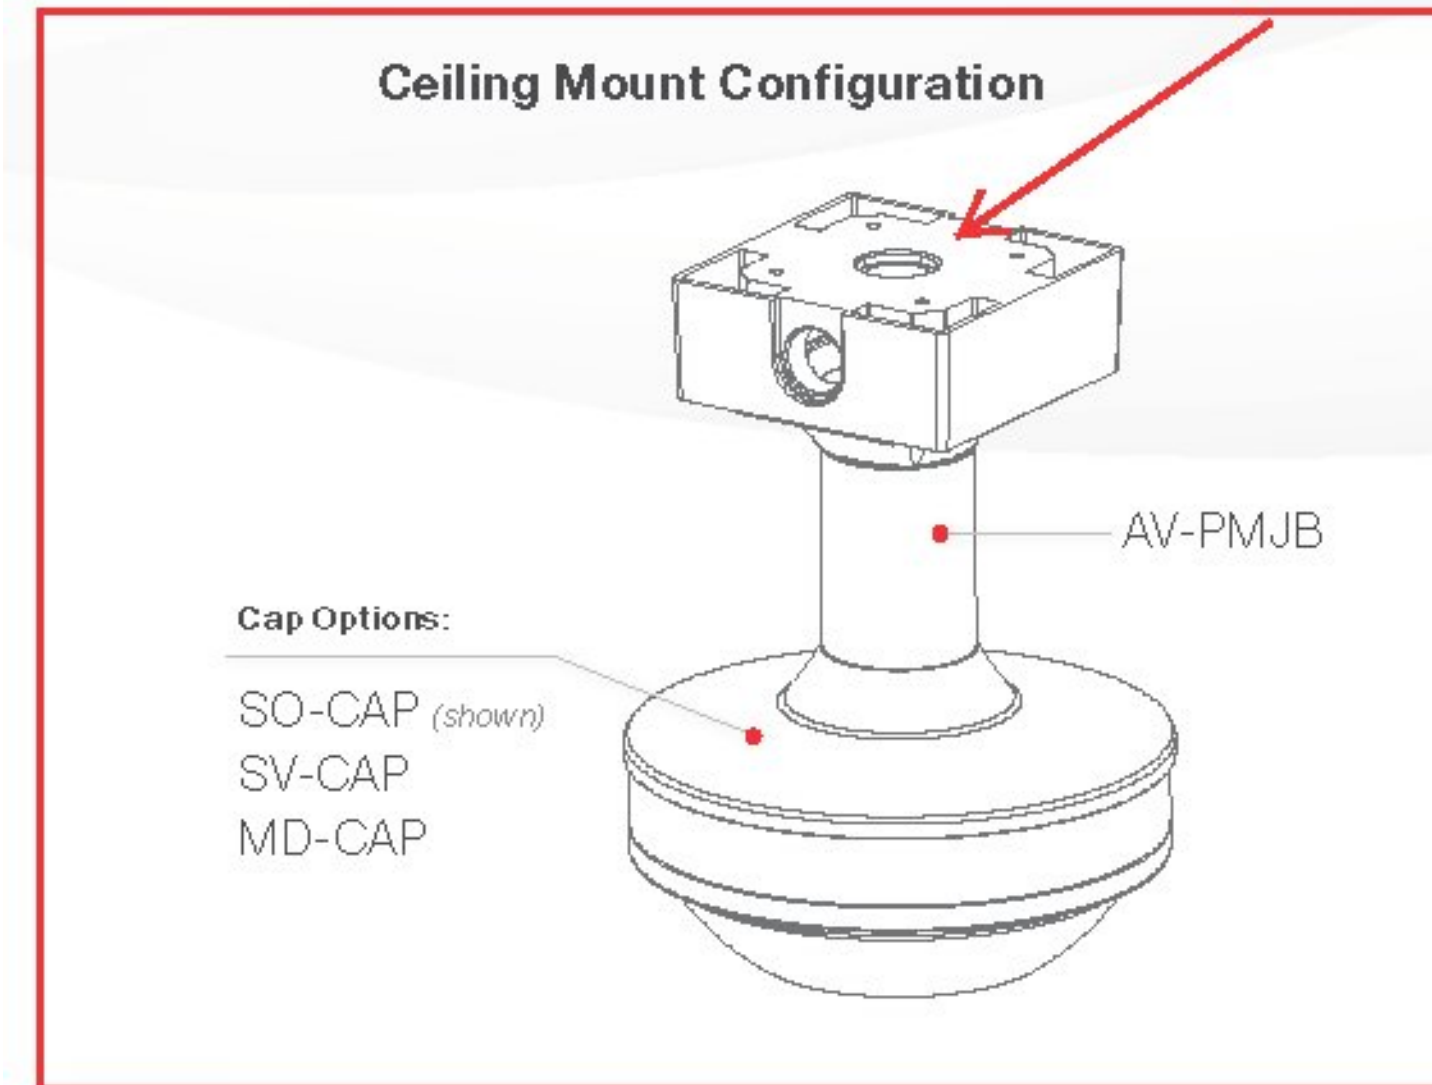

Standard Dome Accessories

Accessories for Indoor/Outdoor Ceiling, Wall, Pole and Corner Mounting Solutions

Cap Options:

Compatible Cameras: