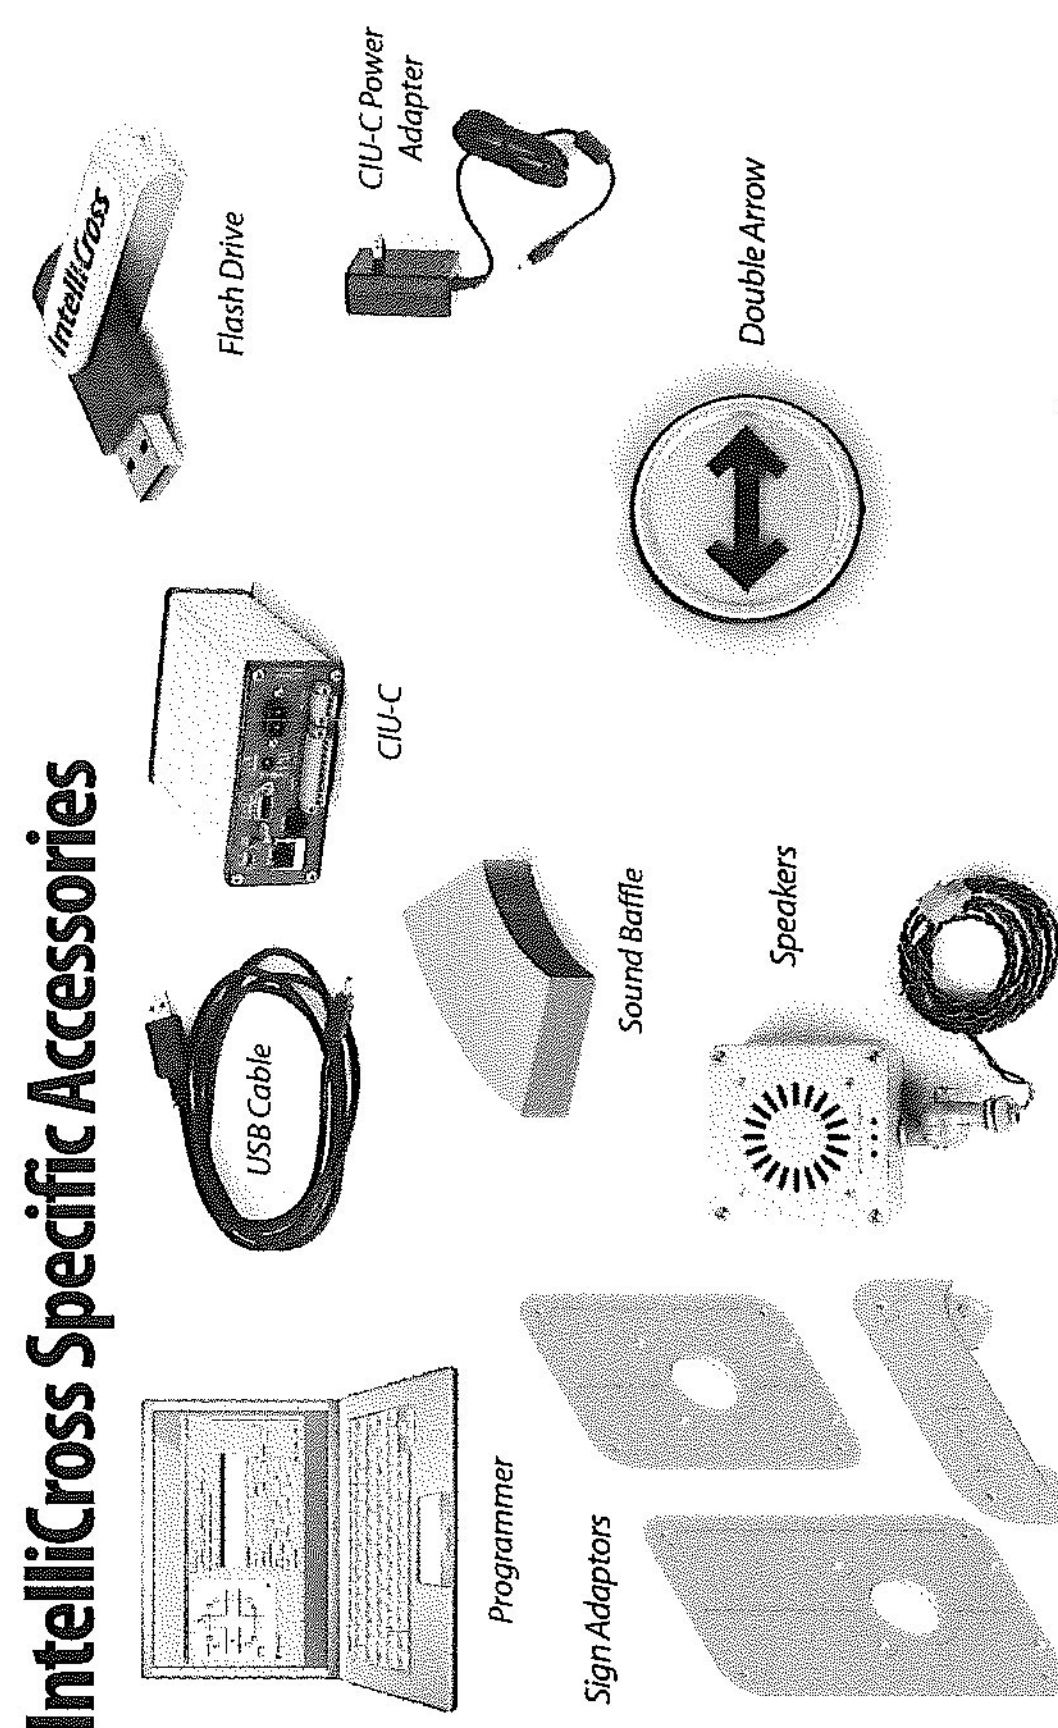

Improve Pedestrian Safety in Your City With Pelco's IntelliCross

► 2-Piece Installation

Articulating Bracket
Allows for accurate alignment with the crosswalk without the use of shims by articulating 15 degrees left or right from center

Easy Access Removable Cover

8 Position Rotatable Vibrating Arrow

- Vibratile arrow
- Raised arrow plunger
- Cane Friendly
- Easy to change

Latching LED Indicator

Impact Resistant

Programming Highlights

- Powerline Communications
- Independent Volume Controls
- Synchronized Sound Operation
- Wireless Button Configuration

**5 Year Warranty
Made in the USA**

► Optional CIU-C Benefits

- Button Configuration
- Firmware Updates
- Custom Sound Updates
- Ethernet Remote to Central Location
- Button Health Monitoring

Accessories & Supporting Products

► IntelliCross Specific Accessories

► Signs