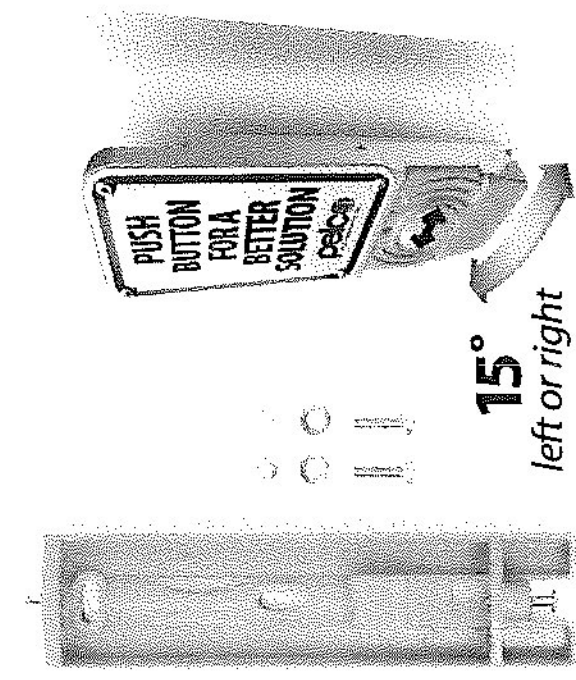

Improve Pedestrian Safety in Your City With Pelco's IntelliCross

► 2-Piece Installation

Articulating Bracket
 Allows for accurate alignment with the crosswalk without the use of shims by articulating 15 degrees left or right from center

Easy Access Removable Cover

8 Position Rotatable Vibrating Arrow

- Vibratile arrow
- Raised arrow plunger
- Cane Friendly
- Easy to change

Latching LED Indicator

Impact Resistant

Programming Highlights

- Powerline Communications
- Independent Volume Controls
- Synchronized Sound Operation
- Wireless Button Configuration