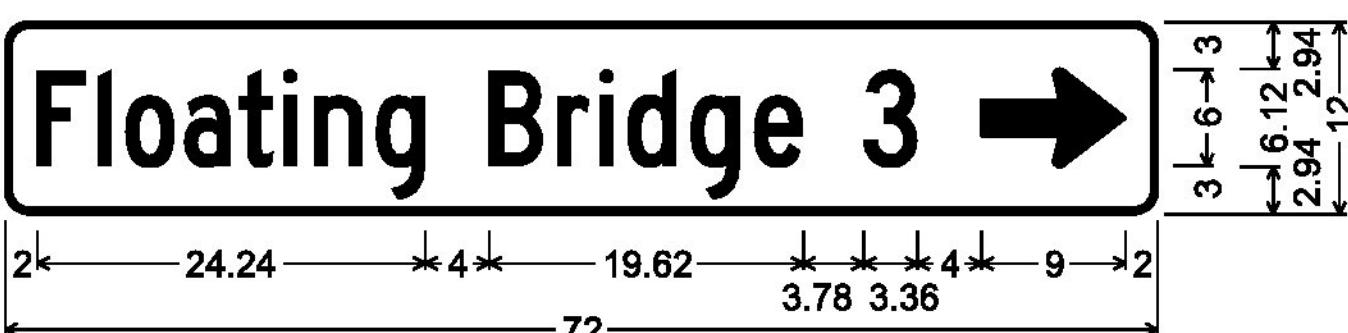

1.50" Radius, 0.38" Border, White on Green;
[Floating Bridge] C 2K; [3] C 2K;
Standard Arrow Custom 9.00" X 6.13" 0°;