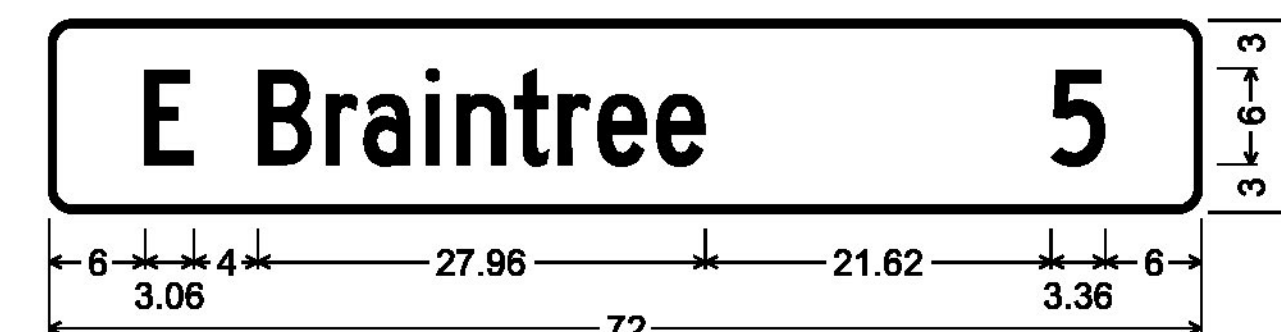

VD1-1A

1.50" Radius, 0.38" Border, White on Green;
Standard Arrow Custom 9.00" X 6.13" 180°;
[Floating Bridge] C 2K; [3] C 2K;

VD1-1A

1.50" Radius, 0.38" Border, White on Green;
[S Northfield] C 2K; [4] C 2K;