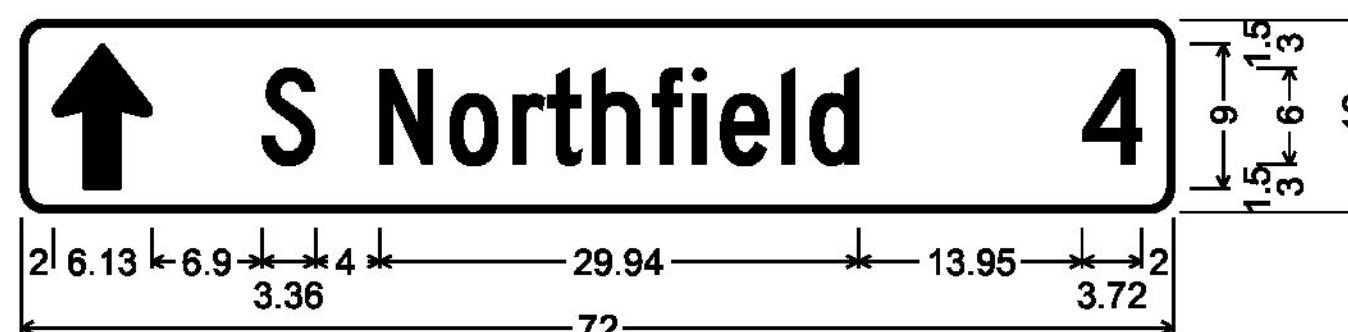

1.50" Radius, 0.38" Border, White on Green;
[E Braintree] C 2K; [4] C 2K;

VD2-1

1.50" Radius, 0.38" Border, White on Green;
Standard Arrow Custom 9.00" X 6.13" 90°; [S Northfield] C 2K;
[4] C 2K;

1.50" Radius, 0.38" Border, White on Green;
Standard Arrow Custom 9.00" X 6.13" 90°; [E Braintree] C 2K;
[5] C 2K;

1.50" Radius, 0.38" Border, White on Green;
Standard Arrow Custom 9.00" X 6.13" 90°; [Randolph] C 2K;
[11] C 2K;

1.50" Radius, 0.38" Border, White on Green;
[E Braintree] C 2K; [4] C 2K;
Standard Arrow Custom 9.00" X 6.13" 45°;

VD1-1A

1.50" Radius, 0.38" Border, White on Green;
[Brookfield] C 2K; [3] C 2K;
Standard Arrow Custom 9.00" X 6.13" 0°;

1.50" Radius, 0.38" Border, White on Green;
Standard Arrow Custom 9.00" X 6.13" 180°; [Brookfield] C 2K;
[3] C 2K;

VD2-1

VR-072

COLORS
TEXT AND BORDER - BLACK (NON-REFL.)
CAR & BOTTLE SYMBOL - BLACK (NON-REFL.)
PROHIBITED SYMBOL - RED (NON-REFL.)
BACKGROUND - WHITE (REFL.)

DIMENSIONS (INCHES)													
A	B	C	D	E	F	G	H	J	K	L	M	N	P
24	30	3/8	3/8	3	18	1/2	18	2	4E	1/8	7/4	9	13/4