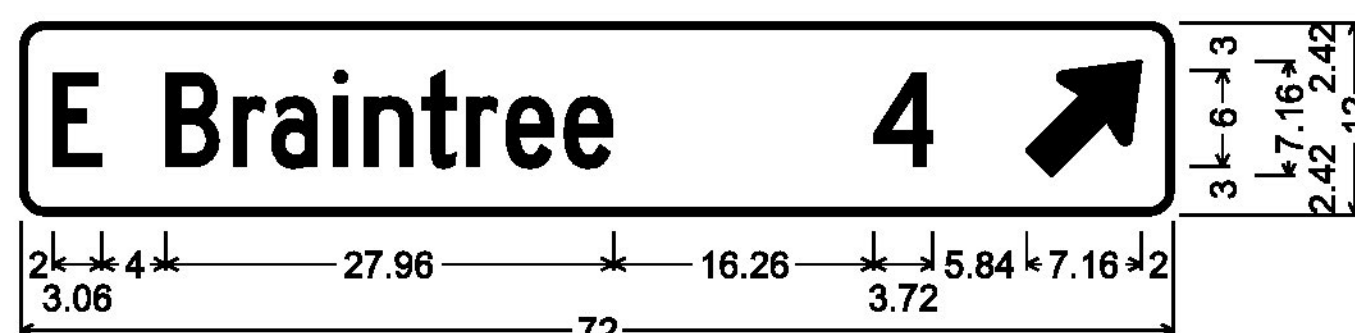

VD1-2

1.50" Radius, 0.38" Border, White on Green;
[E Braintree] C 2K; [4] C 2K;
Standard Arrow Custom 9.00" X 6.13" 45°;