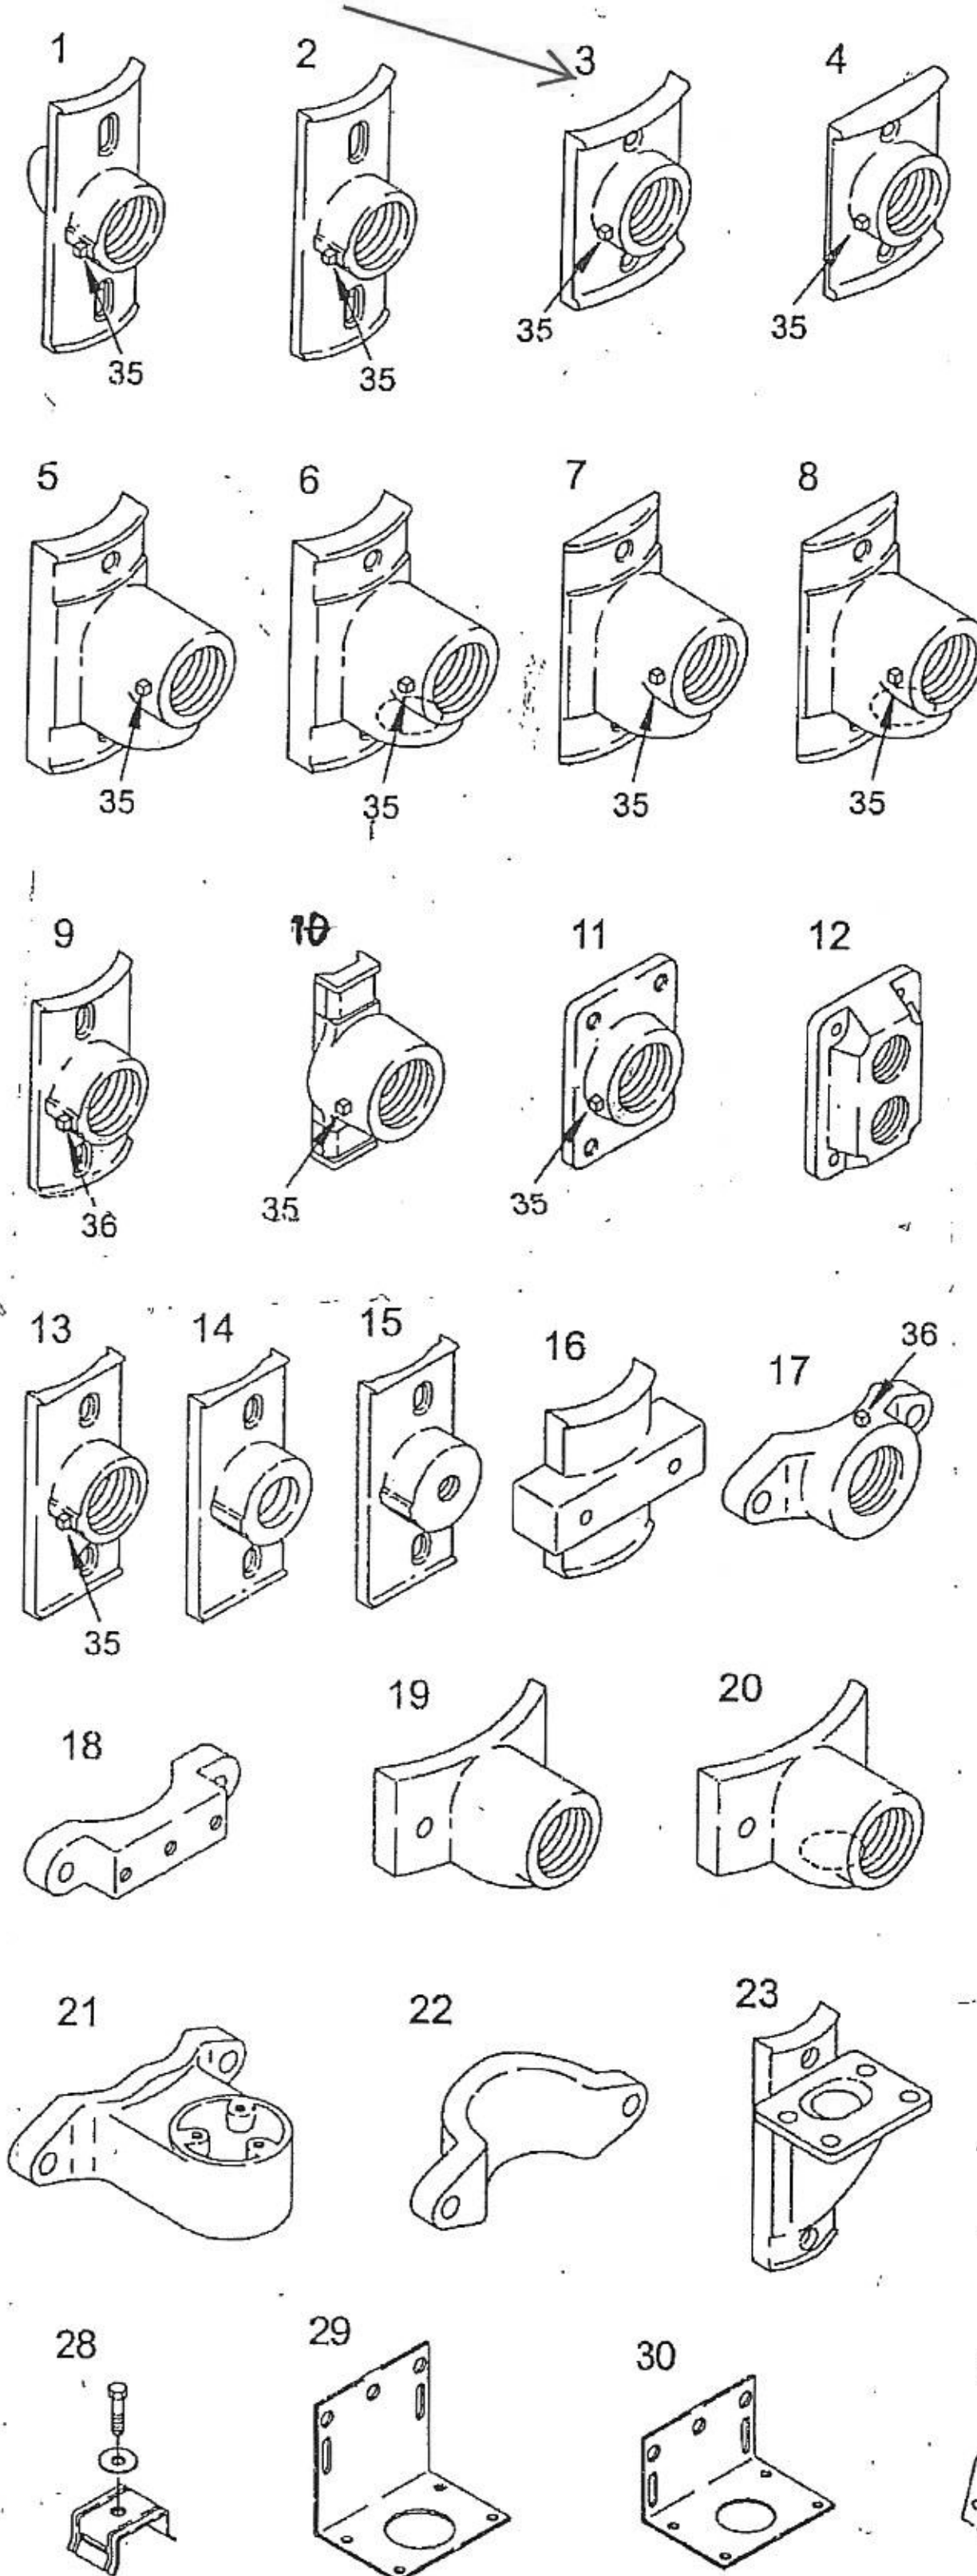

# MISCELLANEOUS HARDWARE HUBS & MOUNTING BRACKETS

ITEM	DESCRIPTION	PART NO.
1	HUB PLATE, W/ Cable Guide.	SE-0444
2	HUB PLATE, W/O Cable Guide.	SE-0445
3	HUB PLATE, Iron, W/O Cable Guide.	SE-4124
4	HUB PLATE, Large Pole.	SE-0357
5	HUB PLATE, Flat Back.	SE-0415
6	EXTENDED HUB PLATE	SE-0381
7	DOUBLE EXTENDED HUB PLATE, Alum.	SE-0382
8	EXTENDED HUB PLATE, Flat Back.	SE-0465
9	DOUBLE EXTENDED HUB PLATE, Flat Back.	SE-0466
10	HUB PLATE, 4 1/2" O.D. Pole.	SE-0454
11	NARROW HUB PLATE, 1 1/2" W/ 3/4"-14 Hole.	SE-4049
12	NARROW HUB PLATE, 1 1/2" W/ 15/16" Hole.	SE-4050
13	SINGLE HUB PLATE	SE-0111
14	DOUBLE HUB PLATE, 1"	SE-0112
15	UNIVERSAL HUB PLATE, 1 1/2" W/ 1 1/2" Hole	SE-4108
16	UNIVERSAL HUB PLATE, 1 1/2" W/ 3/4"-14 Hole	SE-4105
17	UNIVERSAL HUB PLATE, 1 1/2" W/ 15/16" Hole	SE-4071
18	UNIVERSAL HUB PLATE, 3/4"-14.	SE-4140
19	UNIVERSAL HUB PLATE, 3/8"-16.	SE-4141
20	CABINET HUB/MOUNTING BRACKET	SE-0425
21	SINGLE MOUNTING HUB	SE-0384
22	CABINET HUB/SIGN BRACKET	SH-0214
23	HORIZONTAL WOOD POLE HUB	SE-4079
24	HORIZ. WOOD POLE HUB W/ Downhole	SE-4080
25	MOUNTING BRACKET	SE-0109
26	ADAPTER, 3 1/2" O.D. Pole	SE-4078
27	SWEEP ELBOW, Alum.	SE-0578
28	MOUNTING BRACKET, 4 1/2" O.D. Pole	SE-0104
29	CLOSURE PLATE, Alum.	SE-0117
30	HUB GASKET	SE-0119
31	HUB GASKET	SE-0148
32	SIGN BRACKET, Flared Leg	SE-4002
33	CABINET MTG. BRACKET, 4-1/2" x 3-3/8" x 4-1/2"	SE-0141
34	CABINET MTG. BRACKET, 4-1/2" x 3-3/8" x 2-7/8"	SE-0113
35	CABINET MTG. BRACKET, 6-3/4" x 3-1/2" x 2-1/16"	SE-0118
36	CABINET MTG. BRACKET, 6-3/4" x 4-1/2" x 2-1/16"	SE-0120
37	CABINET MTG. BRACKET, 6-3/4" x 6" x 2-1/16"	SE-0126
38	SETSCREW, Sq. Hd., 1/4"-20 x 1/2"	FS-3218
39	SETSCREW, Sq. Hd., 1/4"-20 x 5/8"	FS-3205