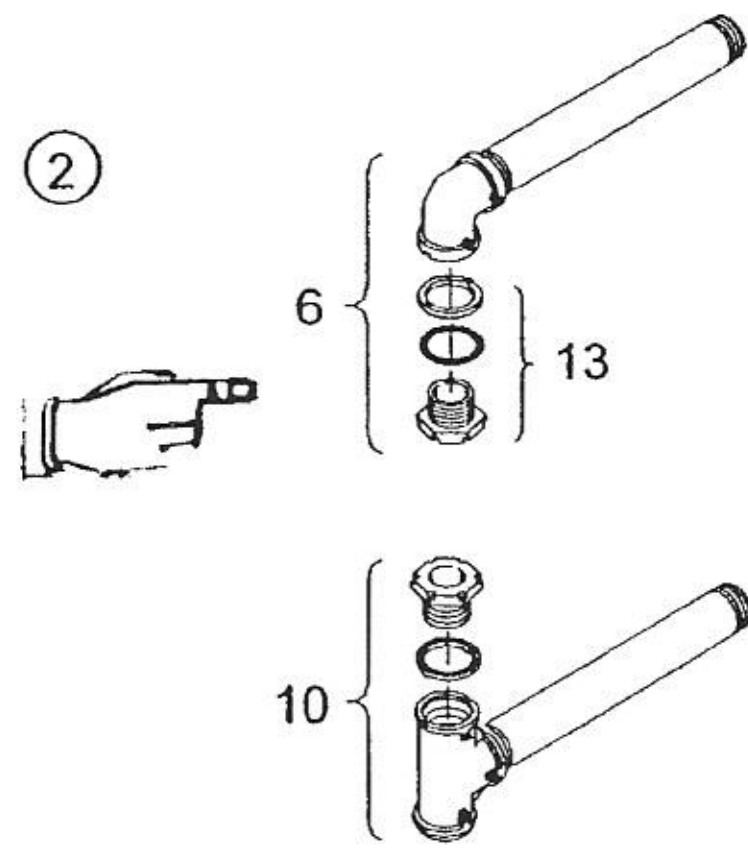

# RIGID SIGNAL MTGS Iron Side-of-Pole, 1 1/2"

ITEM	DESCRIPTION	PART NO.
UPPER & LOWER ARM ASSY:		
①	1-Way w/ 10" Nipples, Iron .....	SE-3167
②	1-Way ICC Ped Hd w/ 12" Nipples, Iron .....	SE-3248
③	2-Way Tandem w/ 10" Nipples, Iron .....	SE-3173
④	2-Way, Iron .....	SE-3170
UPPER ARM ASSY:		
5	1-Way w/ 10" Nipple, Iron .....	SE-3165
6	1-Way w/ 12" Nipple, Iron .....	SE-3246
7	2-Way Tandem w/ 10" Nipples, Iron .....	SE-3171
8	2-Way, Iron .....	SE-3168
LOWER ARM ASSY:		
9	1-Way w/ 10" Nipple, Iron .....	SE-3166
10	1-Way w/ 12" Nipple, Iron .....	SE-3247
11	2-Way Tandem w/ 10" Nipples, Iron .....	SE-3172
12	2-Way, Iron .....	SE-3169
13	UPPER ASSY KIT, Iron .....	SE-3150

**Notes:**

1. All assemblies are supplied standard with stainless steel fasteners.
2. See section T11 for available hubs.
3. Please specify options when ordering.

OPTIONS
PAINT

Black Paint