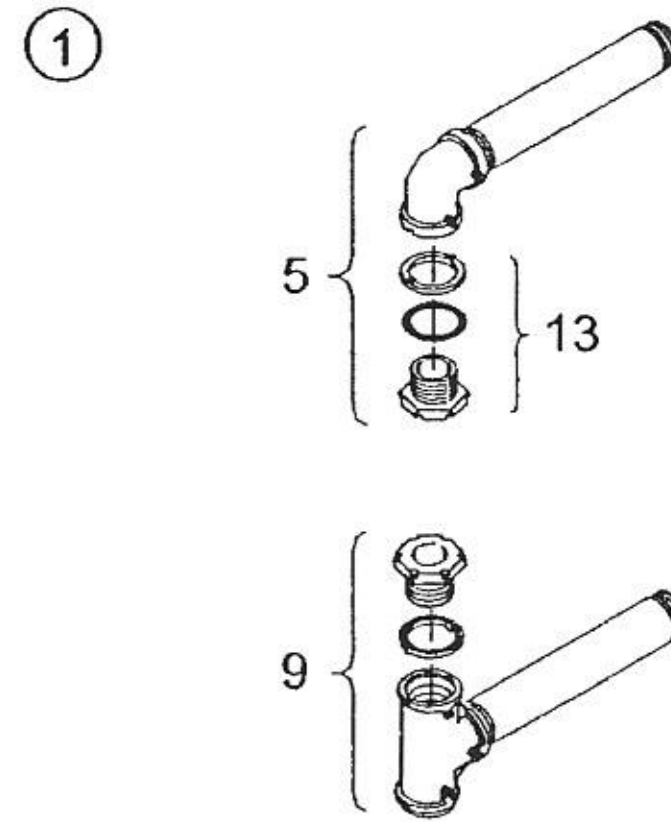

# RIGID SIGNAL MTGS Iron Side-of-Pole, 1 1/2"

ITEM	DESCRIPTION	PART NO.
UPPER & LOWER ARM ASSY:		
①	1-Way w/ 10" Nipples, Iron .....	SE-3167
②	1-Way ICC Ped Hd w/ 12" Nipples, Iron .....	SE-3248
③	2-Way Tandem w/ 10" Nipples, Iron .....	SE-3173
④	2-Way, Iron .....	SE-3170
UPPER ARM ASSY:		
5	1-Way w/ 10" Nipple, Iron .....	SE-3165
6	1-Way w/ 12" Nipple, Iron .....	SE-3246
7	2-Way Tandem w/ 10" Nipples, Iron .....	SE-3171
8	2-Way, Iron .....	SE-3168
LOWER ARM ASSY:		
9	1-Way w/ 10" Nipple, Iron .....	SE-3166
10	1-Way w/ 12" Nipple, Iron .....	SE-3247
11	2-Way Tandem w/ 10" Nipples, Iron .....	SE-3172
12	2-Way, Iron .....	SE-3169
13	UPPER ASSY KIT, Iron .....	SE-3150

**Notes:**

1. All assemblies are supplied standard with stainless steel fasteners.
2. See section T11 for available hubs.
3. Please specify options when ordering.

OPTIONS
PAINT

Black Paint