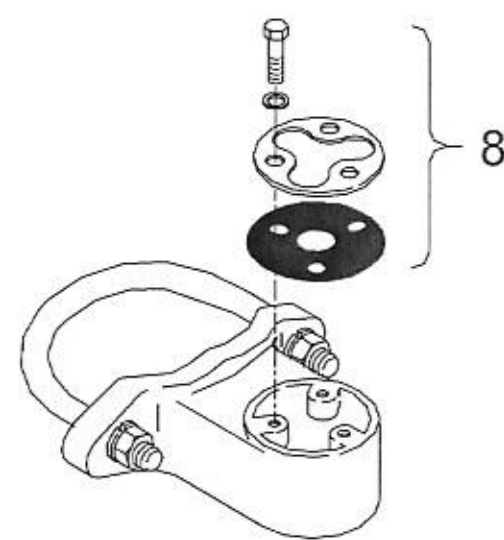

RIGID SIGNAL MTGS Aluminum Side-of-Pole

ITEM	DESCRIPTION	PART NO.
1-WAY HUB ASSY:		
①	4½" O.D. Pole, Alum.	SE-3093
②	2-7/8" to 3½" O.D. Pole, Alum.	SE-3216
③	2-WAY HUB ASSY., 4½" O.D. Pole, Alum.	SE-3094
1-WAY TRI-STUD MOUNTING ASSY:		
④	4½" O.D. Pole For 8" or 12" Signals, Alum.	SE-0567
⑤	4½" O.D. Pole For 8" Signals, Alum.	SE-5053
⑥	3½" O.D. Pole For 8" Signals, Alum.	SE-5054
HARDWARE KIT:		
7	Tri-Stud w/ Gasket, 5/16"	SE-5048
8	Tri-Bolt w/ Gasket, 1/4"	SE-0398

①

②

③

Notes:

1. All assemblies are supplied standard with stainless steel fasteners.
2. Please specify options when ordering.

OPTIONS
PAINT

Which item? Paint Flat
Black

④

⑤

⑥