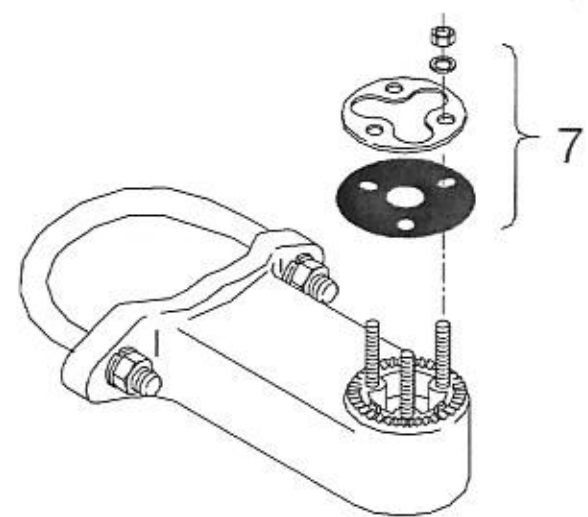

RIGID SIGNAL MTGS Aluminum Side-of-Pole

ITEM	DESCRIPTION	PART NO.
1-WAY HUB ASSY:		
①	4½" O.D. Pole, Alum.	SE-3093
②	2-7/8" to 3½" O.D. Pole, Alum.	SE-3216
③	2-WAY HUB ASSY., 4½" O.D. Pole, Alum.	SE-3094
1-WAY TRI-STUD MOUNTING ASSY:		
④	4½" O.D. Pole For 8" or 12" Signals, Alum.	SE-0567
⑤	4½" O.D. Pole For 8" Signals, Alum.	SE-5053
⑥	3½" O.D. Pole For 8" Signals, Alum.	SE-5054
HARDWARE KIT:		
7	Tri-Stud w/ Gasket, 5/16"	SE-5048
8	Tri-Bolt w/ Gasket, 1/4"	SE-0398

①

②

③

Notes:

1. All assemblies are supplied standard with stainless steel fasteners.
2. Please specify options when ordering.

OPTIONS
PAINT

Which item? Paint Flat
Black

④