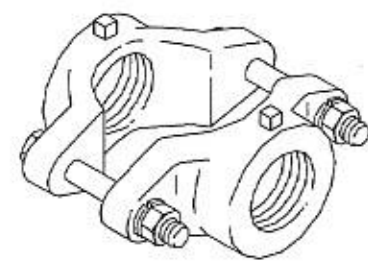

RIGID SIGNAL MTGS Aluminum Side-of-Pole

ITEM	DESCRIPTION	PART NO.
1-WAY HUB ASSY:		
①	4½" O.D. Pole, Alum.	SE-3093
②	2-7/8" to 3½" O.D. Pole, Alum.	SE-3216
③	2-WAY HUB ASSY., 4½" O.D. Pole, Alum.	SE-3094
1-WAY TRI-STUD MOUNTING ASSY:		
④	4½" O.D. Pole For 8" or 12" Signals, Alum.	SE-0567
⑤	4½" O.D. Pole For 8" Signals, Alum.	SE-5053
⑥	3½" O.D. Pole For 8" Signals, Alum.	SE-5054
HARDWARE KIT:		
7	Tri-Stud w/ Gasket, 5/16"	SE-5048
8	Tri-Bolt w/ Gasket, 1/4"	SE-0398

①

②

③

Notes:

1. All assemblies are supplied standard with stainless steel fasteners.
2. Please specify options when ordering.

OPTIONS
PAINT

Which item? Paint Flat
Black

④