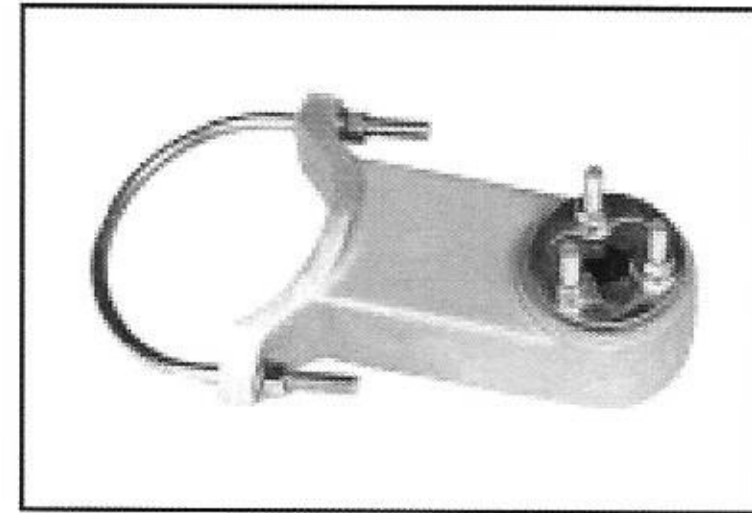

RIGID SIGNAL MTGS Aluminum Side-of-Pole

ITEM	DESCRIPTION	PART NO.
1-WAY HUB ASSY:		
①	4½" O.D. Pole, Alum.	SE-3093
②	2-7/8" to 3½" O.D. Pole, Alum.	SE-3216
③	2-WAY HUB ASSY., 4½" O.D. Pole, Alum.	SE-3094
1-WAY TRI-STUD MOUNTING ASSY:		
④	4½" O.D. Pole For 8" or 12" Signals, Alum.	SE-0567
⑤	4½" O.D. Pole For 8" Signals, Alum.	SE-5053
⑥	3½" O.D. Pole For 8" Signals, Alum.	SE-5054
HARDWARE KIT:		
7	Tri-Stud w/ Gasket, 5/16"	SE-5048
8	Tri-Bolt w/ Gasket, 1/4"	SE-0398

①

②

③

Notes:

1. All assemblies are supplied standard with stainless steel fasteners.
2. Please specify options when ordering.

OPTIONS
PAINT

Which item? Paint Flat
Black

④