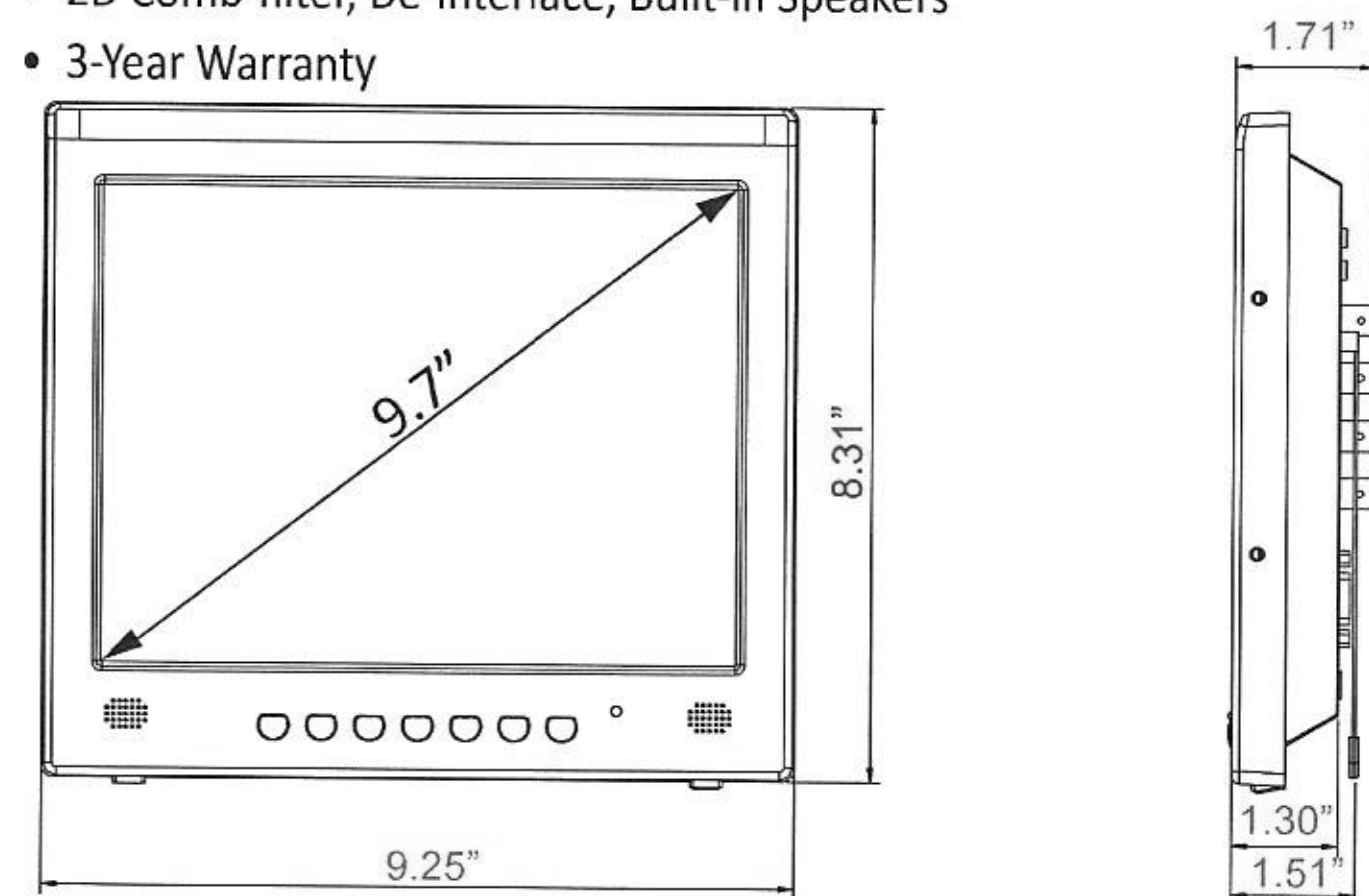

VZ-097RTC

PREMIUM LED CCTV MONITOR

VZ-097RTC ADVANTAGES:

- 9.7" LED CCTV Monitor
- 1024 x 768 Resolution
- BNC, RCA, VGA
- 2D Comb-filter, De-interlace, Built-in Speakers
- 3-Year Warranty

INTERFACE

1. TRIGGER IN
2. PC STEREO IN
3. AV(composite)1 IN/OUT (BNC Type)
4. AV(composite)2 IN/OUT (RCA Type)
5. VGA IN
6. DC 12V IN

MODEL #	VZ-097RTC
DISPLAY	
Screen Size	9.7"
Max. Resolution	1024 x 768 @60Hz
Pixel Pitch	0.192mm x 0.192mm
Brightness	300cd/m ² (Typical)
Contrast Ratio	600:1
Aspect Ratio	4:3
Viewing Angle (H/V)	178°/178°
Display Color	0.26 Million
Response Time	<35ms
Video System	NTSC / PAL
Frequency (H)	31~48KHz
Frequency (V)	56~60Hz
INTERFACE	
AV(Composite)1 In/ Out(BNC Type)	1/1
AV(Composite)2 In/ Out(RCA Type)	1/1
RGB In(15Pin D-Sub)	1
Trigger In	1
PC Stereo In	1
AUDIO	
Built in speaker	1 W x 2
SPECIAL FEATURES	
Filter Type	2D Comb filter / Deinterlace
LCD Protection Glass	Not Available
Video Resolution(Max)	520 TV Line
Multi-lingual Language	English, Spanish, French, German, Italian, Portuguese, Dutch
DIMENSIONS	
Outline Dimension (W x H x D)	9.25" x 8.31" x 1.71" (235mm x 211mm x 43.4mm)
Net Weight	2.73 lbs (1.24 kg)
MOUNT	
VESA	75mm x 75mm, M4x10 Screws
GENERAL	
Transmitter - IR Remote Control	Not Available
Power - Electrical Ratings - Consumption	DC 12V, 0.68A(AC100 ~ 240V[50/60Hz]) 8.2W
Warranty - Parts/ Labor - MTBF (Approx.)	3 Year / 3 Year 30,000 Hours
Operating Temperature	32 - 104°F / 0 - 40°C
Regulations	CE, NRTL(=UL), FCC(A)
Compatible Mounts - WALL - CEILING - Rack	VZ-WM05, VZ-WM10, VZ-WM31 VZ-CMK01, VZ-CMK02 VZ-RMK08