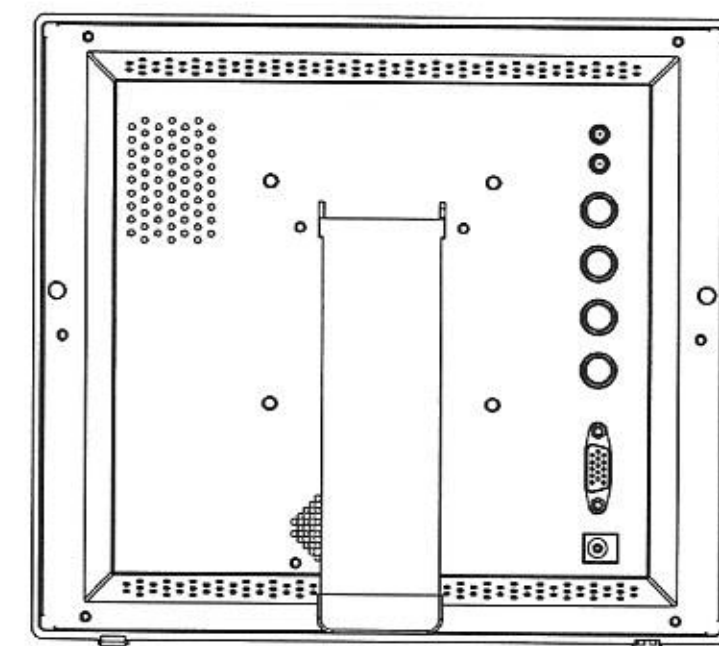

VZ-097RTC

PREMIUM LED CCTV MONITOR

VZ-097RTC ADVANTAGES:

- 9.7" LED CCTV Monitor
- 1024 x 768 Resolution
- BNC, RCA, VGA
- 2D Comb-filter, De-interlace, Built-in Speakers
- 3-Year Warranty

INTERFACE

1. TRIGGER IN
2. PC STEREO IN
3. AV(composite)1 IN/OUT (BNC Type)
4. AV(composite)2 IN/OUT (RCA Type)
5. VGA IN
6. DC 12V IN

MODEL #	VZ-097RTC
DISPLAY	
Screen Size	9.7"
Max. Resolution	1024 x 768 @60Hz
Pixel Pitch	0.192mm x 0.192mm
Brightness	300cd/m ² (Typical)
Contrast Ratio	600:1
Aspect Ratio	4:3
Viewing Angle (H/V)	178°/178°
Display Color	0.26 Million
Response Time	<35ms
Video System	NTSC / PAL
Frequency (H)	31~48KHz
Frequency (V)	56~60Hz
INTERFACE	
AV(Composite)1 In/ Out(BNC Type)	1/1
AV(Composite)2 In/ Out(RCA Type)	1/1
RGB In(15Pin D-Sub)	1
Trigger In	1
PC Stereo In	1
AUDIO	
Built in speaker	1 W x 2
SPECIAL FEATURES	
Filter Type	2D Comb filter / Deinterlace
LCD Protection Glass	Not Available
Video Resolution(Max)	520 TV Line
Multi-lingual Language	English, Spanish, French, German, Italian, Portuguese, Dutch
DIMENSIONS	
Outline Dimension (W x H x D)	9.25" x 8.31" x 1.71" (235mm x 211mm x 43.4mm)
Net Weight	2.73 lbs (1.24 kg)
MOUNT	
VESA	75mm x 75mm, M4x10 Screws
GENERAL	
Transmitter - IR Remote Control	Not Available
Power - Electrical Ratings - Consumption	DC 12V, 0.68A(AC100 ~ 240V[50/60Hz]) 8.2W
Warranty - Parts/ Labor - MTBF (Approx.)	3 Year / 3 Year 30,000 Hours
Operating Temperature	32 - 104°F / 0 - 40°C
Regulations	CE, NRTL(=UL), FCC(A)
Compatible Mounts - WALL - CEILING - Rack	VZ-WM05, VZ-WM10, VZ-WM31 VZ-CMK01, VZ-CMK02 VZ-RMK08