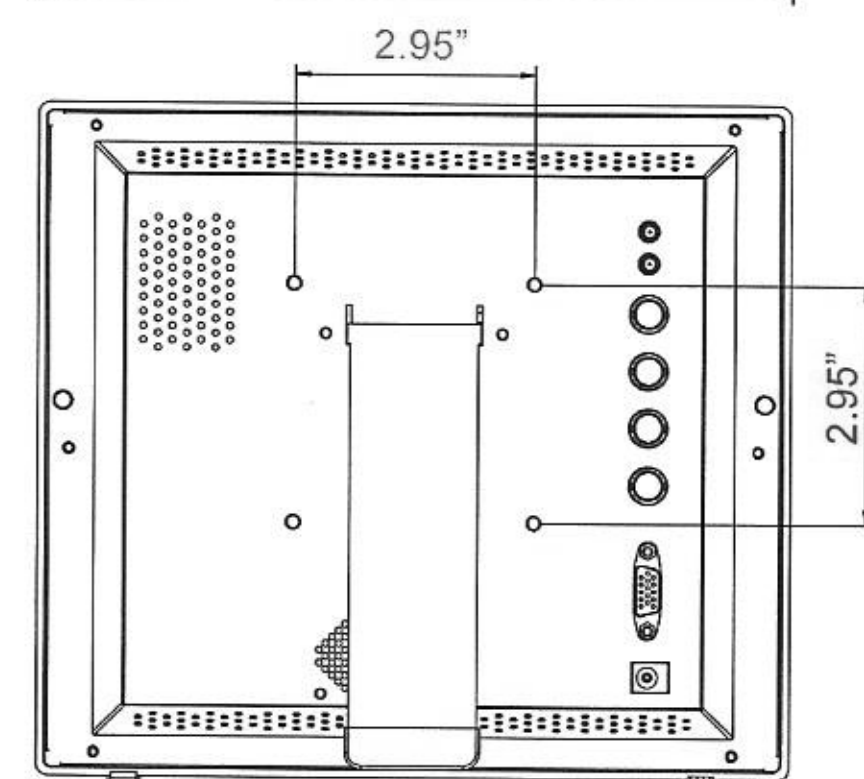

VZ-097RTC

PREMIUM LED CCTV MONITOR

VZ-097RTC ADVANTAGES:

- 9.7" LED CCTV Monitor
- 1024 x 768 Resolution
- BNC, RCA, VGA
- 2D Comb-filter, De-interlace, Built-in Speakers
- 3-Year Warranty

INTERFACE

1. TRIGGER IN
2. PC STEREO IN
3. AV(composite)1 IN/OUT (BNC Type)
4. AV(composite)2 IN/OUT (RCA Type)
5. VGA IN
6. DC 12V IN

MODEL #	VZ-097RTC
DISPLAY	
Screen Size	9.7"
Max. Resolution	1024 x 768 @60Hz
Pixel Pitch	0.192mm x 0.192mm
Brightness	300cd/m ² (Typical)
Contrast Ratio	600:1
Aspect Ratio	4:3
Viewing Angle (H/V)	178°/178°
Display Color	0.26 Million
Response Time	<35ms
Video System	NTSC / PAL
Frequency (H)	31~48KHz
Frequency (V)	56~60Hz
INTERFACE	
AV(Composite)1 In/ Out(BNC Type)	1/1
AV(Composite)2 In/ Out(RCA Type)	1/1
RGB In(15Pin D-Sub)	1
Trigger In	1
PC Stereo In	1
AUDIO	
Built in speaker	1 W x 2
SPECIAL FEATURES	
Filter Type	2D Comb filter / Deinterlace
LCD Protection Glass	Not Available
Video Resolution(Max)	520 TV Line
Multi-lingual Language	English, Spanish, French, German, Italian, Portuguese, Dutch
DIMENSIONS	
Outline Dimension (W x H x D)	9.25" x 8.31" x 1.71" (235mm x 211mm x 43.4mm)
Net Weight	2.73 lbs (1.24 kg)
MOUNT	
VESA	75mm x 75mm, M4x10 Screws
GENERAL	
Transmitter - IR Remote Control	Not Available
Power - Electrical Ratings - Consumption	DC 12V, 0.68A(AC100 ~ 240V[50/60Hz]) 8.2W
Warranty - Parts/ Labor - MTBF (Approx.)	3 Year / 3 Year 30,000 Hours
Operating Temperature	32 - 104°F / 0 - 40°C
Regulations	CE, NRTL(=UL), FCC(A)
Compatible Mounts - WALL - CEILING - Rack	VZ-WM05, VZ-WM10, VZ-WM31 VZ-CMK01, VZ-CMK02 VZ-RMK08