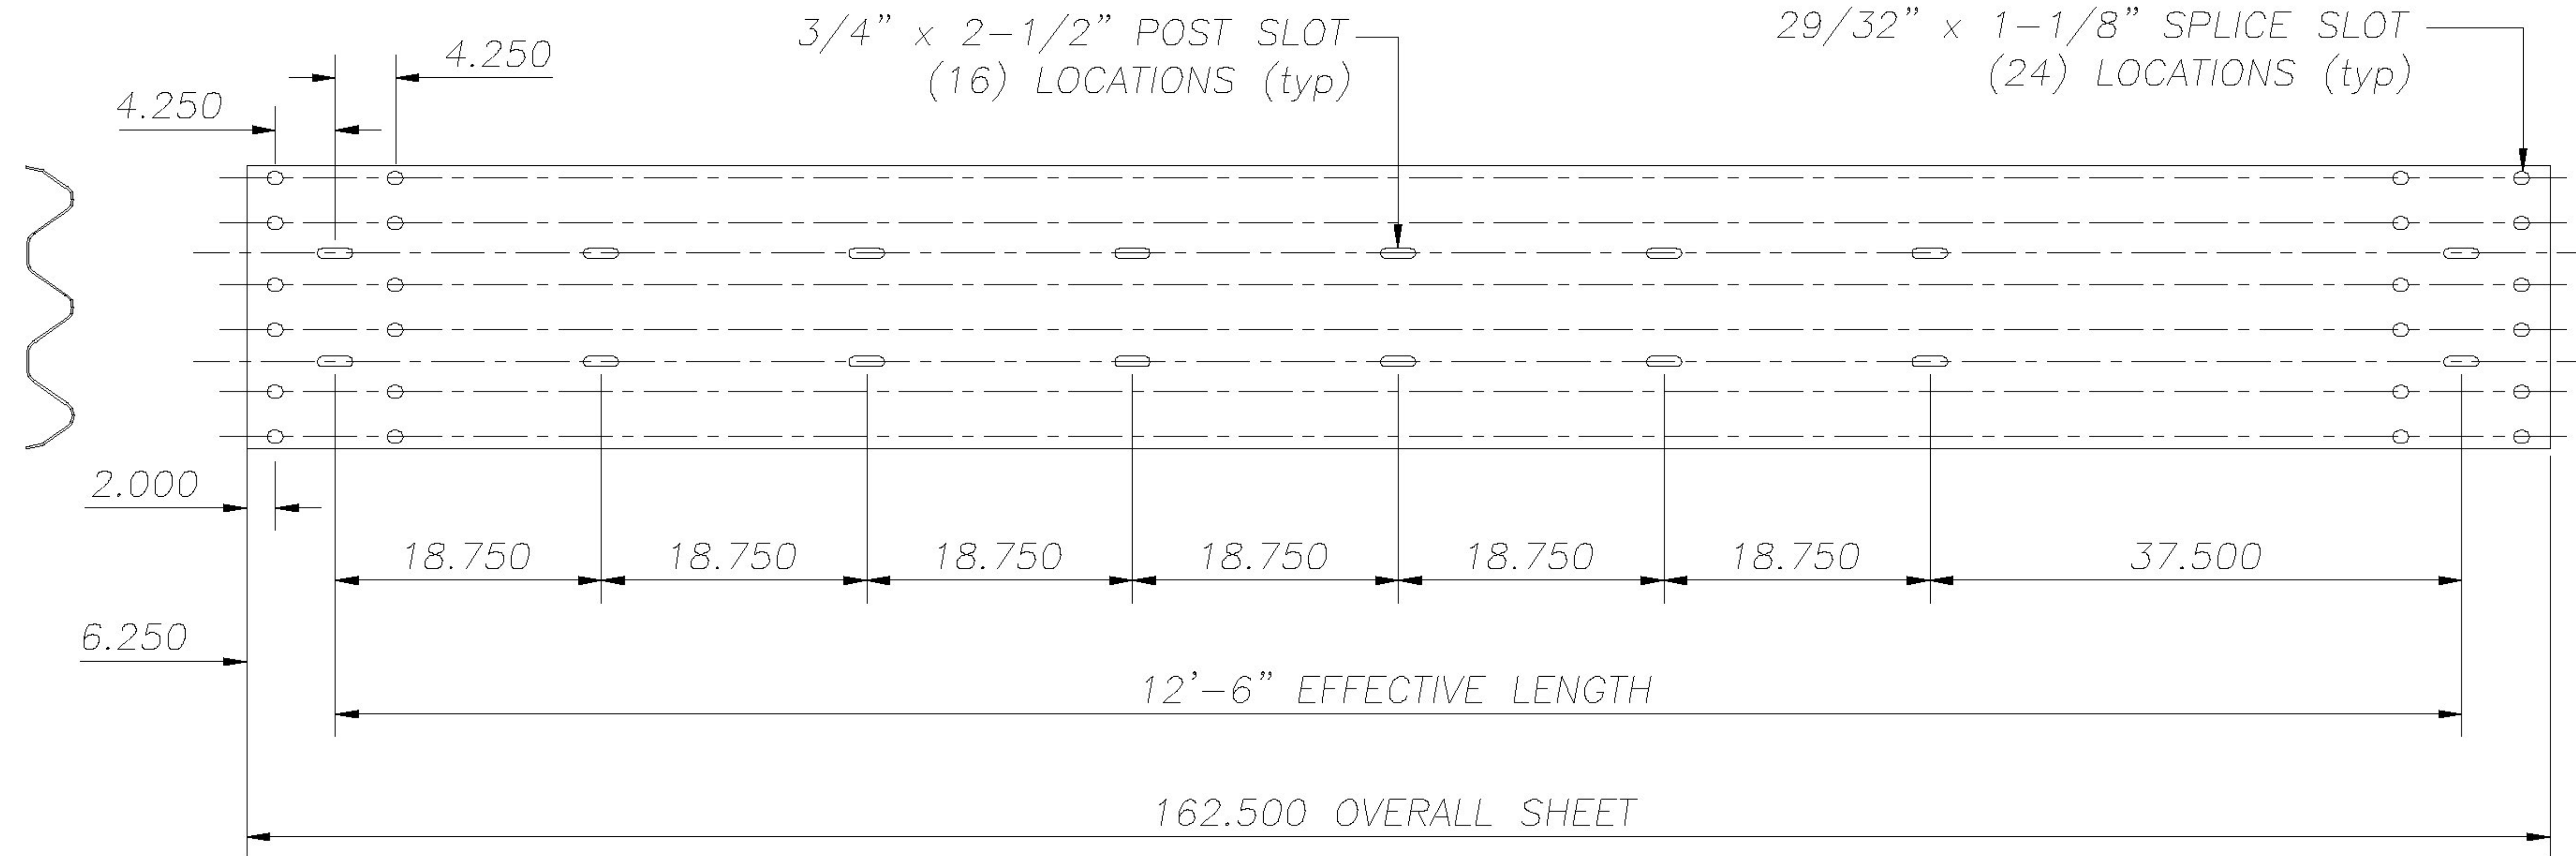

12 GA THRIE

12'-6" EFF x (6) sp @ 1'-6.750" + (1) sp @ 3'-1.500"

17'-3" convex radius

sk082917