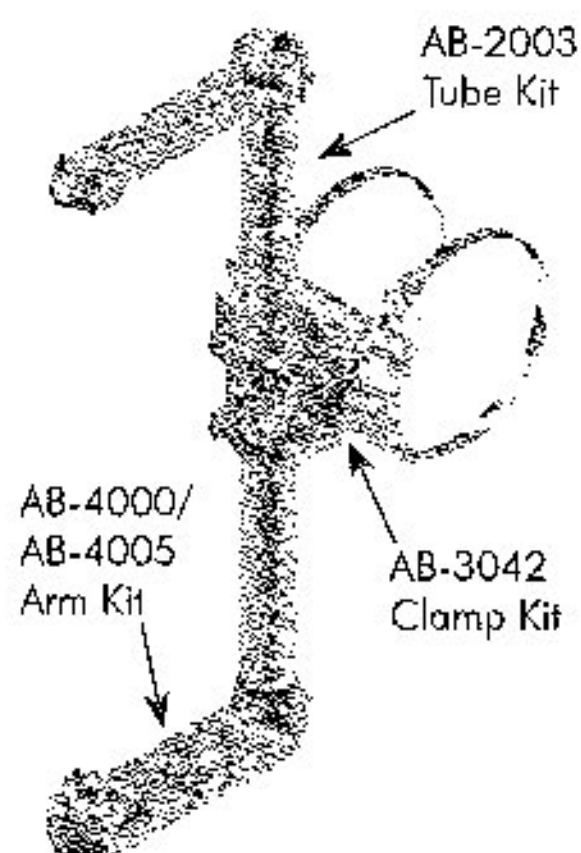

APPROVED

By Ian Degutis at 7:30 am, Jun 27, 2016

EAST COAST SIGNALS APPROVED FOR SUBMITTAL 6-24-16 MSF

Designed to accommodate all traffic signals, with the exception of optically programmed. The Tallon Series Astro-Brac is designed to be tough and durable. It features all-axis adjustability and is designed to facilitate the mounting of any size signal to any size mast arm or pole.

Astro-Brac Assy, Tallon Series, 1-Way Band Mount

Signal Section	Band Length	Coating
AB-0618 - [] - [] - []		
1=1 Sec	29=29" Band	PNC=Process No Color
2=2 Sec	36=36" Band	P_ =Paint
3=3 Sec	42=42" Band	
4=4 Sec	48=48" Band	
5=5 Sec	56=56" Band	

Note:
Stainless steel upgrade available; includes stainless clamp screw and slotted washer.
Specify by including -SS in the part number; i.e., AB-0618-3-29-SS-PNC.

Astro-Brac Assy, Tallon Series, 1-Way Cable Mount

Signal Section	Cable Length	Coating
AB-0617 - [] - [] - []		
1=1 Sec	62=62" Cable	PNC=Process No Color
2=2 Sec	84=84" Cable	P_ =Point
3=3 Sec	96=96" Cable	
4=4 Sec		
5=5 Sec		

Note:
Stainless steel upgrade available; includes stainless cable and slotted washer.
Specify by including -SS in the part number; i.e., AB-0617-3-62-SS-PNC.