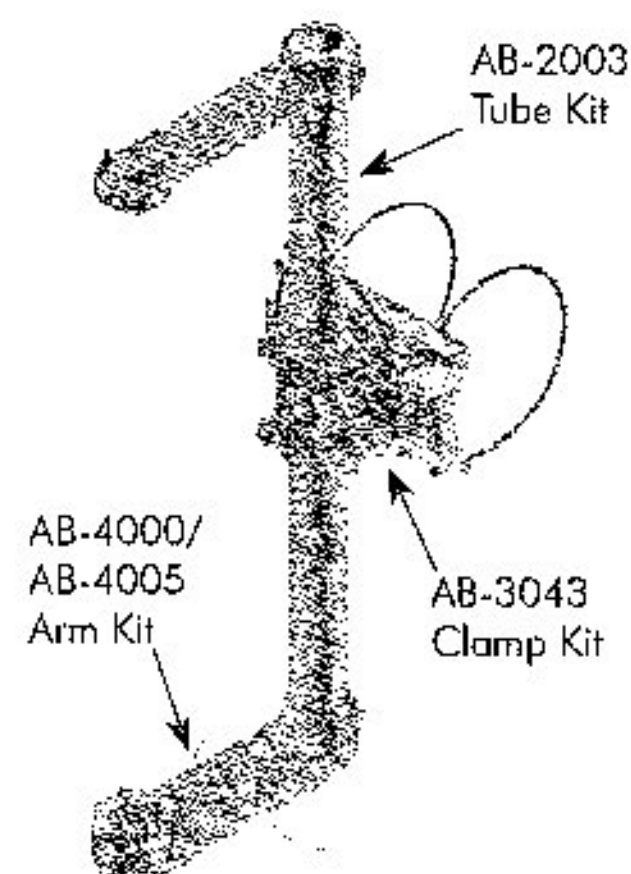

APPROVED

By Ian Degutis at 7:30 am, Jun 27, 2016

EAST COAST SIGNALS APPROVED FOR SUBMITTAL 6-24-16 MSF

Designed to accommodate all traffic signals, with the exception of optically programmed. The Tallon Series Astro-Brac is designed to be tough and durable. It features all-axis adjustability and is designed to facilitate the mounting of any size signal to any size mast arm or pole.

Astro-Brac Assy, Tallon Series, 1-Way Band Mount

Signal Section	Band Length	Coating
AB-0618 - [] - [] - []		
1=1 Sec	29=29" Band	PNC=Process No Color
2=2 Sec	36=36" Band	P_ =Paint
3=3 Sec	42=42" Band	
4=4 Sec	48=48" Band	
5=5 Sec	56=56" Band	

Note:
Stainless steel upgrade available; includes stainless clamp screw and slotted washer.
Specify by including -SS in the part number; i.e., AB-0618-3-29-SS-PNC.

Astro-Brac Assy, Tallon Series, 1-Way Cable Mount

Signal Section	Cable Length	Coating
AB-0617 - [] - [] - []		
1=1 Sec	62=62" Cable	PNC=Process No Color
2=2 Sec	84=84" Cable	P_ =Point
3=3 Sec	96=96" Cable	
4=4 Sec		
5=5 Sec		

Note:
Stainless steel upgrade available; includes stainless cable and slotted washer.
Specify by including -SS in the part number; i.e., AB-0617-3-62-SS-PNC.