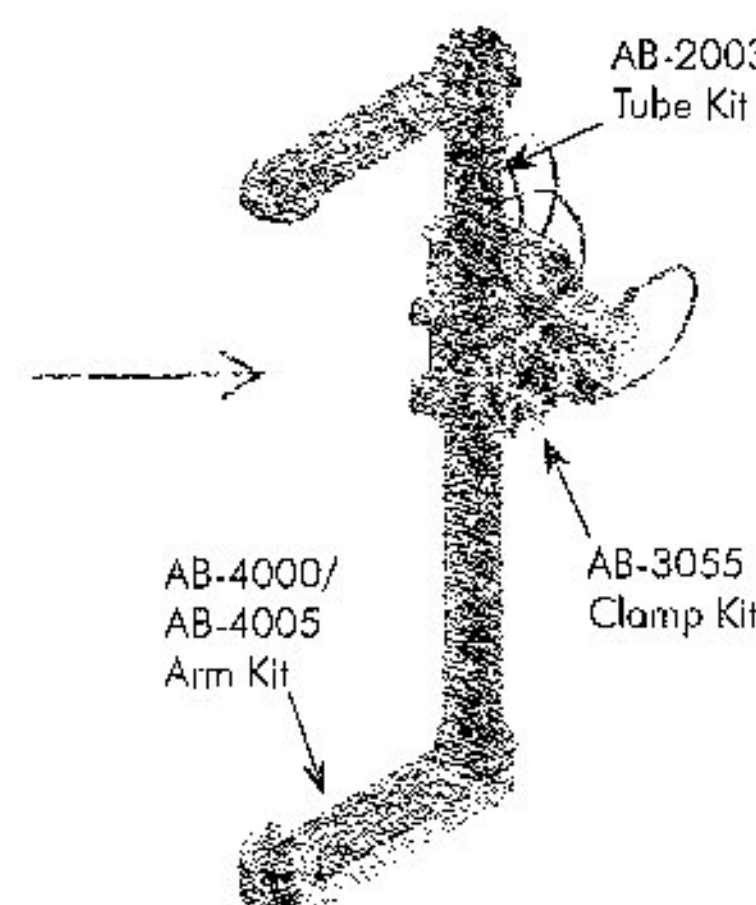

APPROVED

By Ian Degutis at 7:30 am, Jun 27, 2016

EAST COAST SIGNALS APPROVED FOR SUBMITTAL 6-24-16 MSF

Designed to accommodate all traffic signals, with the exception of optically programmed. The Tallon Series Astro-Brac is designed to be tough and durable. It features all-axis adjustability and is designed to facilitate the mounting of any size signal to any size mast arm or pole.

Astro-Brac Assy, Tallon Series, 1-Way Band Mount

Signal Section	Band Length	Coating
AB-0618 - [] - [] - []		
1=1 Sec	29=29" Band	PNC=Process No Color
2=2 Sec	36=36" Band	P_ =Paint
3=3 Sec	42=42" Band	
4=4 Sec	48=48" Band	
5=5 Sec	56=56" Band	

Note:
Stainless steel upgrade available; includes stainless clamp screw and slotted washer.
Specify by including -SS in the part number; i.e., AB-0618-3-29-SS-PNC.

Astro-Brac Assy, Tallon Series, 1-Way Cable Mount

Signal Section	Cable Length	Coating
AB-0617 - [] - [] - []		
1=1 Sec	62=62" Cable	PNC=Process No Color
2=2 Sec	84=84" Cable	P_ =Point
3=3 Sec	96=96" Cable	
4=4 Sec		
5=5 Sec		

Note:
Stainless steel upgrade available; includes stainless cable and slotted washer.
Specify by including -SS in the part number; i.e., AB-0617-3-62-SS-PNC.