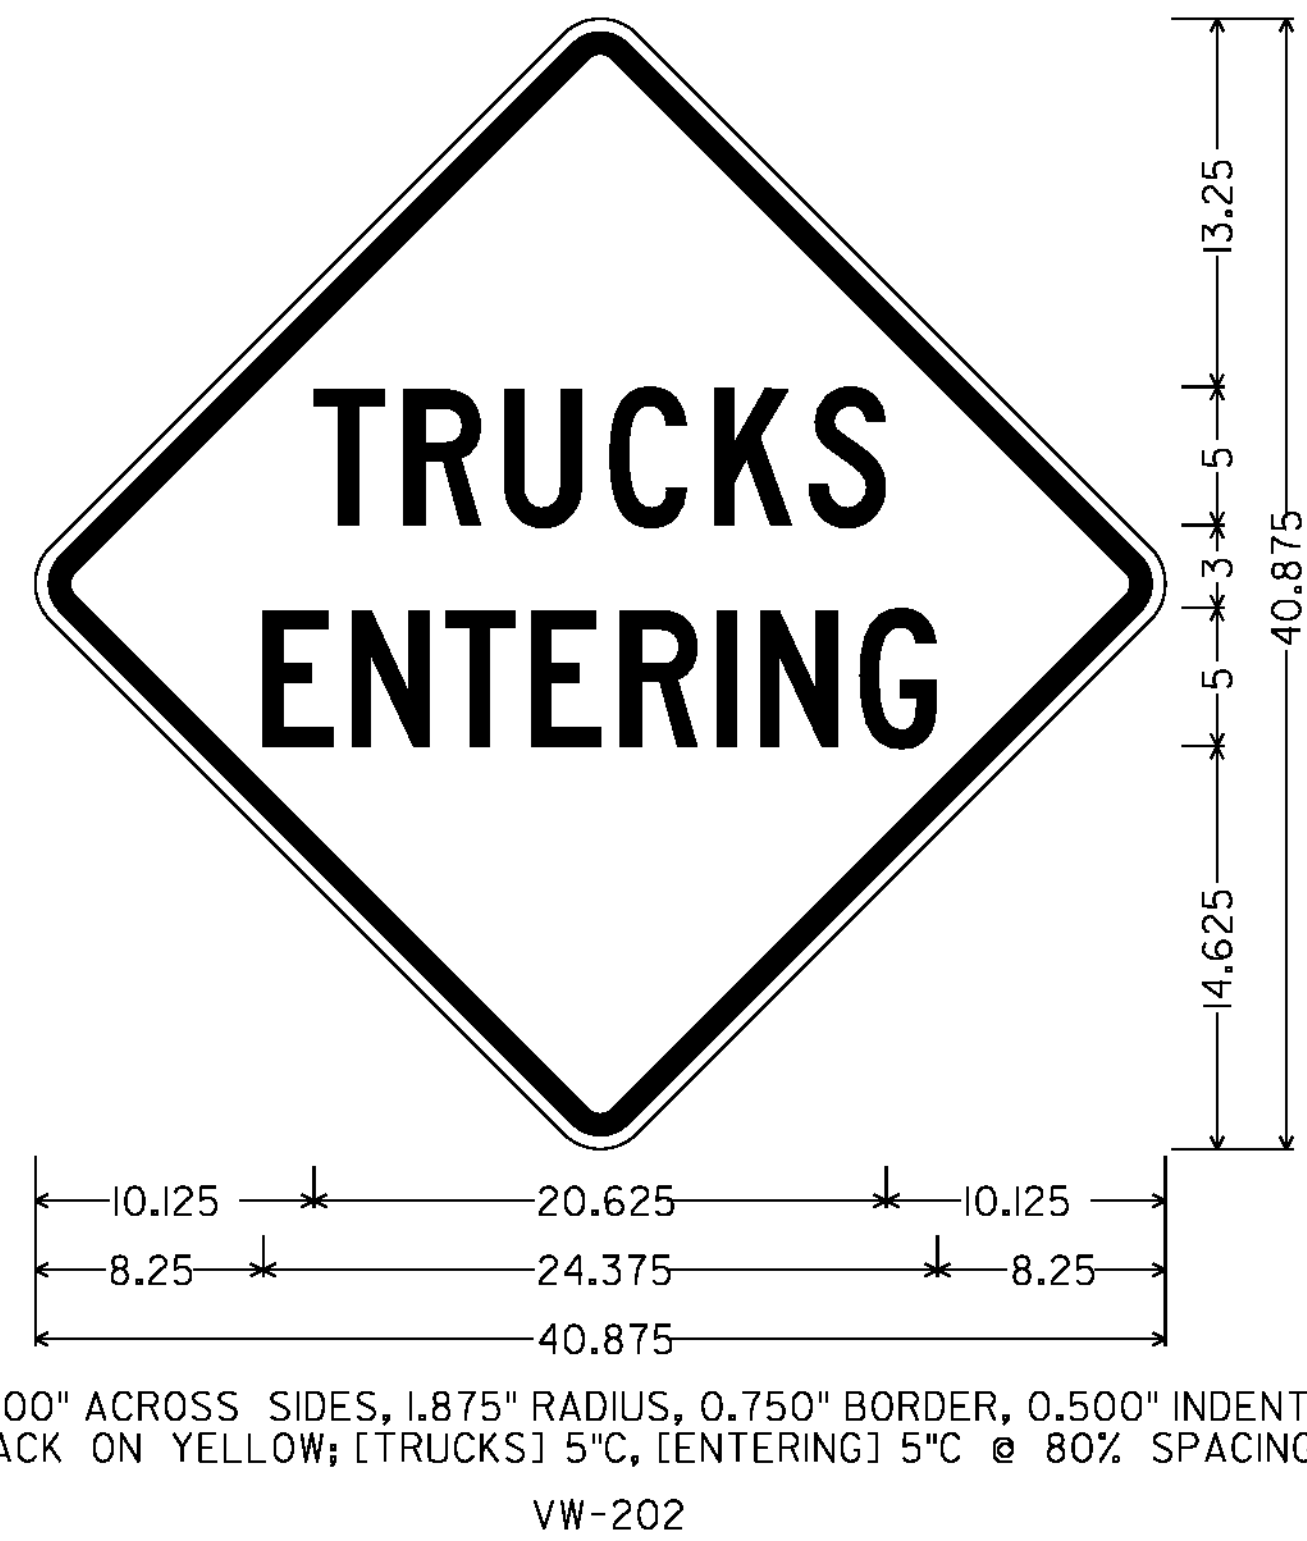

1 SQUARE = 1 INCH

SIGN	DIMENSIONS (INCHES)													
	A	B	C	D	E	F	G	H	J	K	L	M	N	P
STD.	24	30	3/8	5/8	3	18	1 1/2	18	2	4E	1 1/4	1 1/4	9	1 3/4

TEXT & BORDER - BLACK
CAR & BOTTLE SYMBOL - BLACK
PROHIBITED SYMBOL - RED
BACKGROUND - WHITE RETROREFLECTIVE

SIGN	DIMENSIONS (INCHES)									
	A	B	C	D	E	F	G	H	J	
STD.	30	1/2	3/4	1 1/16	5 5/16	12 1/16	1 3/8	14	2 1/2	

ALL DIMENSIONS SHOWN IN INCHES, EXCEPT WHERE NOTED.

PROJECT NAME:	HARTLAND - BETHEL	FILE NAME:	I2CI16.SD.3	PLOT DATE:	26-JUN-2012
PROJECT NUMBER:	STPG SIGN (40)	PROJECT LEADER:	A. GAMBLE	DRAWN BY:	M. MILLER
		DESIGNED BY:	M. MILLER	CHECKED BY:	A. GAMBLE
		SIGN DETAILS	3	SHEET	6 OF 85