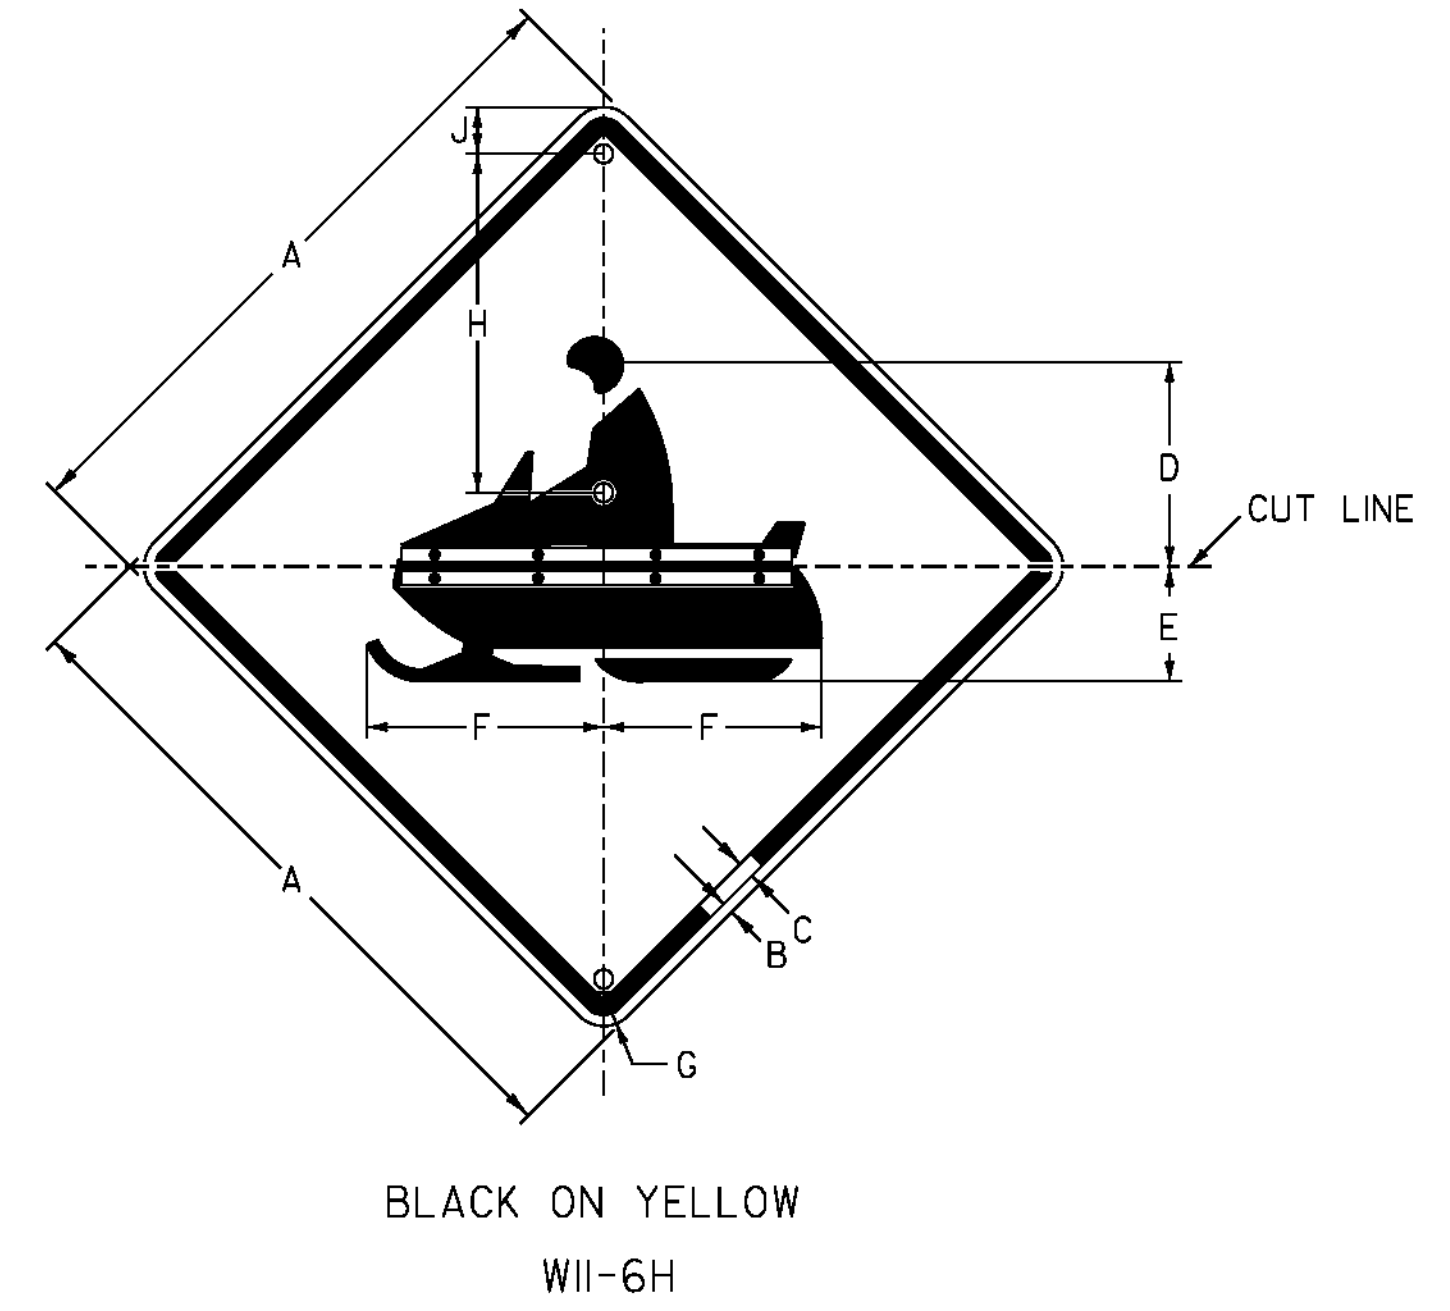

1 SQUARE = 1 INCH

SIGN	DIMENSIONS (INCHES)													
	A	B	C	D	E	F	G	H	J	K	L	M	N	P
STD.	24	30	3/8	5/8	3	18	1 1/2	18	2	4E	1 1/4	1 1/4	9	1 3/4

TEXT & BORDER - BLACK
CAR & BOTTLE SYMBOL - BLACK
PROHIBITED SYMBOL - RED
BACKGROUND - WHITE RETROREFLECTIVE

SIGN	DIMENSIONS (INCHES)									
	A	B	C	D	E	F	G	H	J	
STD.	30	1/2	3/4	1 1/16	5 5/16	12 1/16	1 3/8	14	2 1/2	

ALL DIMENSIONS SHOWN IN INCHES, EXCEPT WHERE NOTED.

PROJECT NAME:	HARTLAND - BETHEL	FILE NAME:	I2CI16.SD.3	PLOT DATE:	26-JUN-2012
PROJECT NUMBER:	STPG SIGN (40)	PROJECT LEADER:	A. GAMBLE	DRAWN BY:	M. MILLER
		DESIGNED BY:	M. MILLER	CHECKED BY:	A. GAMBLE
		SIGN DETAILS	3	SHEET	6 OF 85

NOT TO SCALE