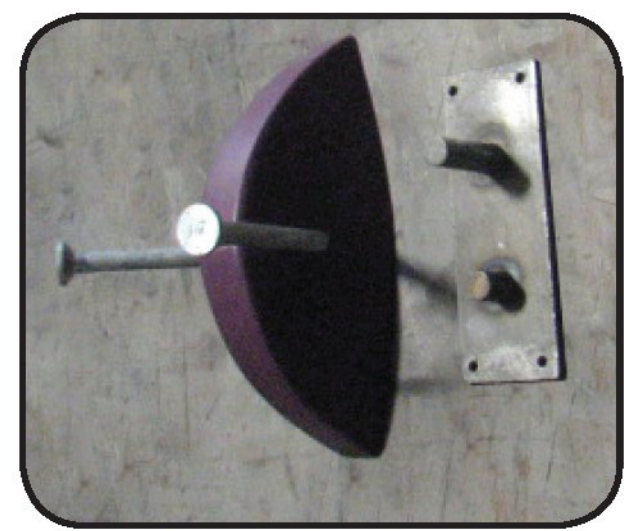

MOUNTING Options

REUSABLE HOLDING PLATES

MAGNETIC HOLDING PLATES

MAGNETIC RECESS MEMBER (1-PIECE)

HOLDING RODS

1/2" x 6" Long Coil Thread

Vermont Agency of Transportation
RECEIVED

CK'D BY CLB OK'D BY CWC
February 16, 2018
RESUBMIT No Approved
BY C. CARLSON DATE 02/16/18