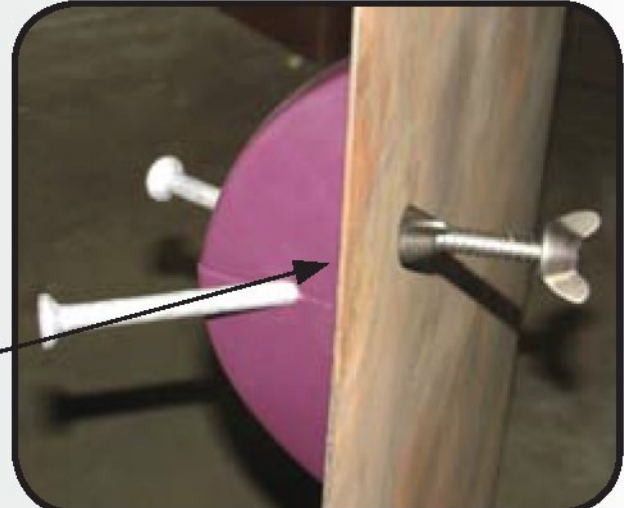

MOUNTING Options

REUSABLE HOLDING PLATES

MAGNETIC HOLDING PLATES

MAGNETIC RECESS MEMBER (1-PIECE)

HOLDING RODS

1/2" x 6" Long Coil Thread

Vermont Agency of Transportation
RECEIVED

CK'D BY CLB OK'D BY CWC
February 16, 2018
RESUBMIT No Approved
BY C. CARLSON DATE 02/16/18