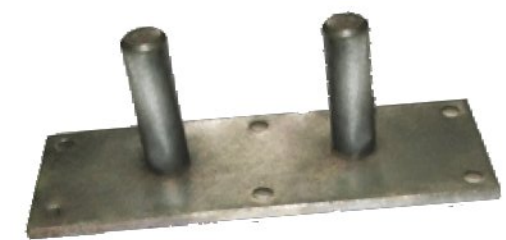

MOUNTING Options

REUSABLE HOLDING PLATES

MAGNETIC HOLDING PLATES

MAGNETIC RECESS MEMBER (1-PIECE)

HOLDING RODS

1/2" x 6" Long Coil Thread

Vermont Agency of Transportation
RECEIVED

CK'D BY CLB OK'D BY CWC
February 16, 2018
RESUBMIT No Approved
BY C. CARLSON DATE 02/16/18