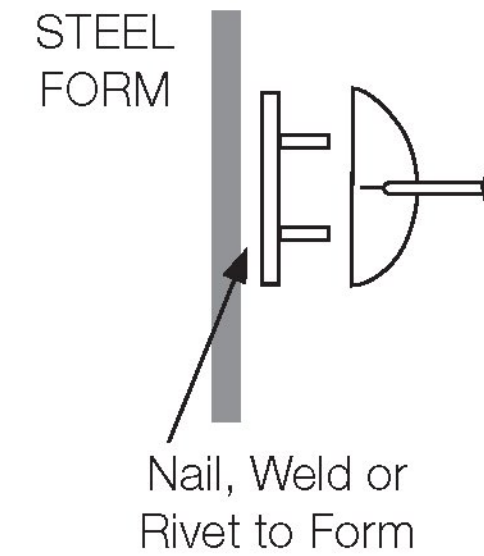

MOUNTING Options

REUSABLE HOLDING PLATES

MAGNETIC HOLDING PLATES

MAGNETIC RECESS MEMBER (1-PIECE)

HOLDING RODS

1/2" x 6" Long Coil Thread

Vermont Agency of Transportation
RECEIVED

CK'D BY CLB OK'D BY CWC
February 16, 2018
RESUBMIT No Approved
BY C. CARLSON DATE 02/16/18