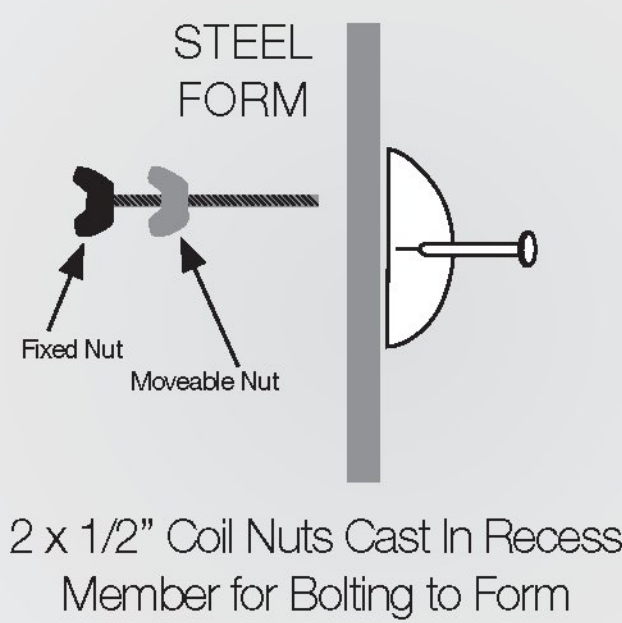

MOUNTING Options

REUSABLE HOLDING PLATES

MAGNETIC HOLDING PLATES

MAGNETIC RECESS MEMBER (1-PIECE)

HOLDING RODS

1/2" x 6" Long Coil Thread

Vermont Agency of Transportation
RECEIVED

CK'D BY CLB OK'D BY CWC
February 16, 2018
RESUBMIT No Approved
BY C. CARLSON DATE 02/16/18