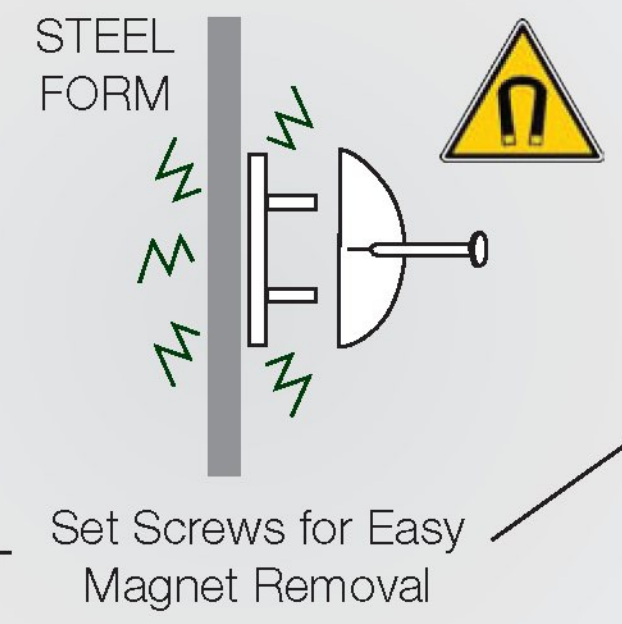

MOUNTING Options

REUSABLE HOLDING PLATES

MAGNETIC HOLDING PLATES

MAGNETIC RECESS MEMBER (1-PIECE)

HOLDING RODS

1/2" x 6" Long Coil Thread

Vermont Agency of Transportation
RECEIVED

CK'D BY CLB OK'D BY CWC
February 16, 2018
RESUBMIT No Approved
BY C. CARLSON DATE 02/16/18