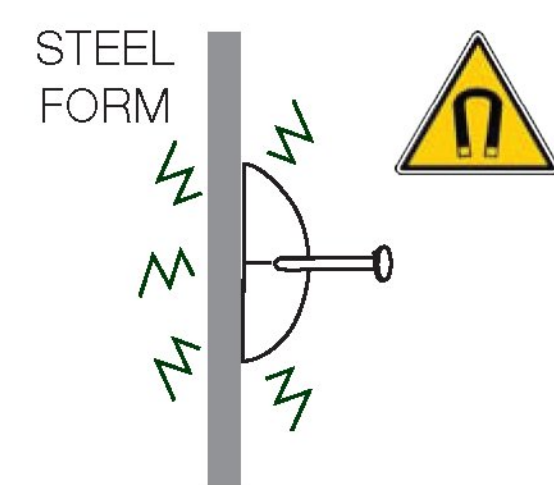

MOUNTING Options

REUSABLE HOLDING PLATES

MAGNETIC HOLDING PLATES

MAGNETIC RECESS MEMBER (1-PIECE)

HOLDING RODS

1/2" x 6" Long Coil Thread

Vermont Agency of Transportation
RECEIVED

CK'D BY CLB OK'D BY CWC
February 16, 2018
RESUBMIT No Approved
BY C. CARLSON DATE 02/16/18