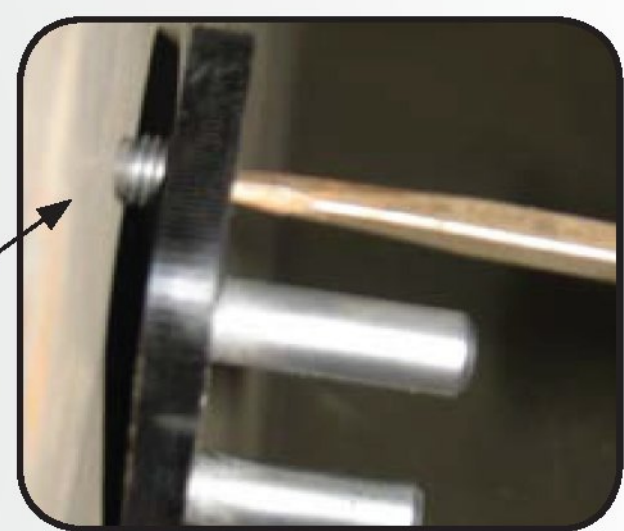

MOUNTING Options

REUSABLE HOLDING PLATES

MAGNETIC HOLDING PLATES

MAGNETIC RECESS MEMBER (1-PIECE)

HOLDING RODS

1/2" x 6" Long Coil Thread

Vermont Agency of Transportation
RECEIVED

CK'D BY CLB OK'D BY CWC
February 16, 2018
RESUBMIT No Approved
BY C. CARLSON DATE 02/16/18