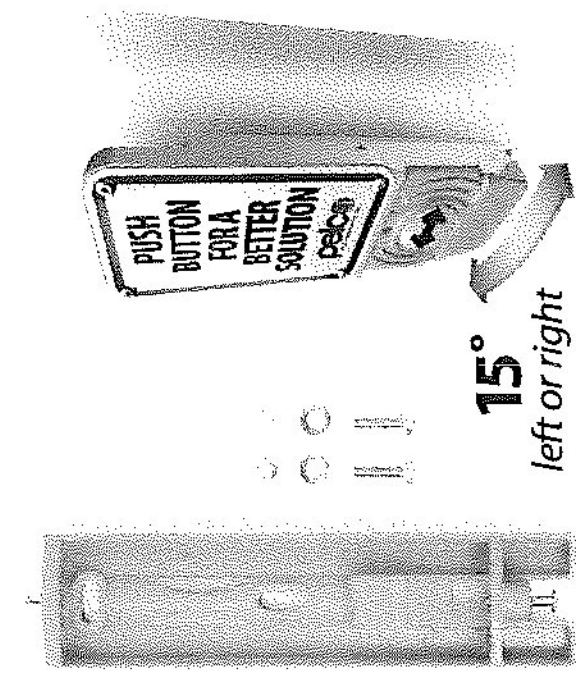

Improve Pedestrian Safety in Your City With Pelco's IntelliCross

► 2-Piece Installation

Articulating Bracket
 Allows for accurate alignment with the crosswalk without the use of shims by articulating 15 degrees left or right from center

Easy Access Removable Cover

8 Position Rotatable Vibrating Arrow

- Vibractile arrow
- Raised arrow plunger
- Cane Friendly
- Easy to change

Latching LED Indicator

Impact Resistant

Programming Highlights

- Powerline Communications
- Independent Volume Controls
- Synchronized Sound Operation
- Wireless Button Configuration