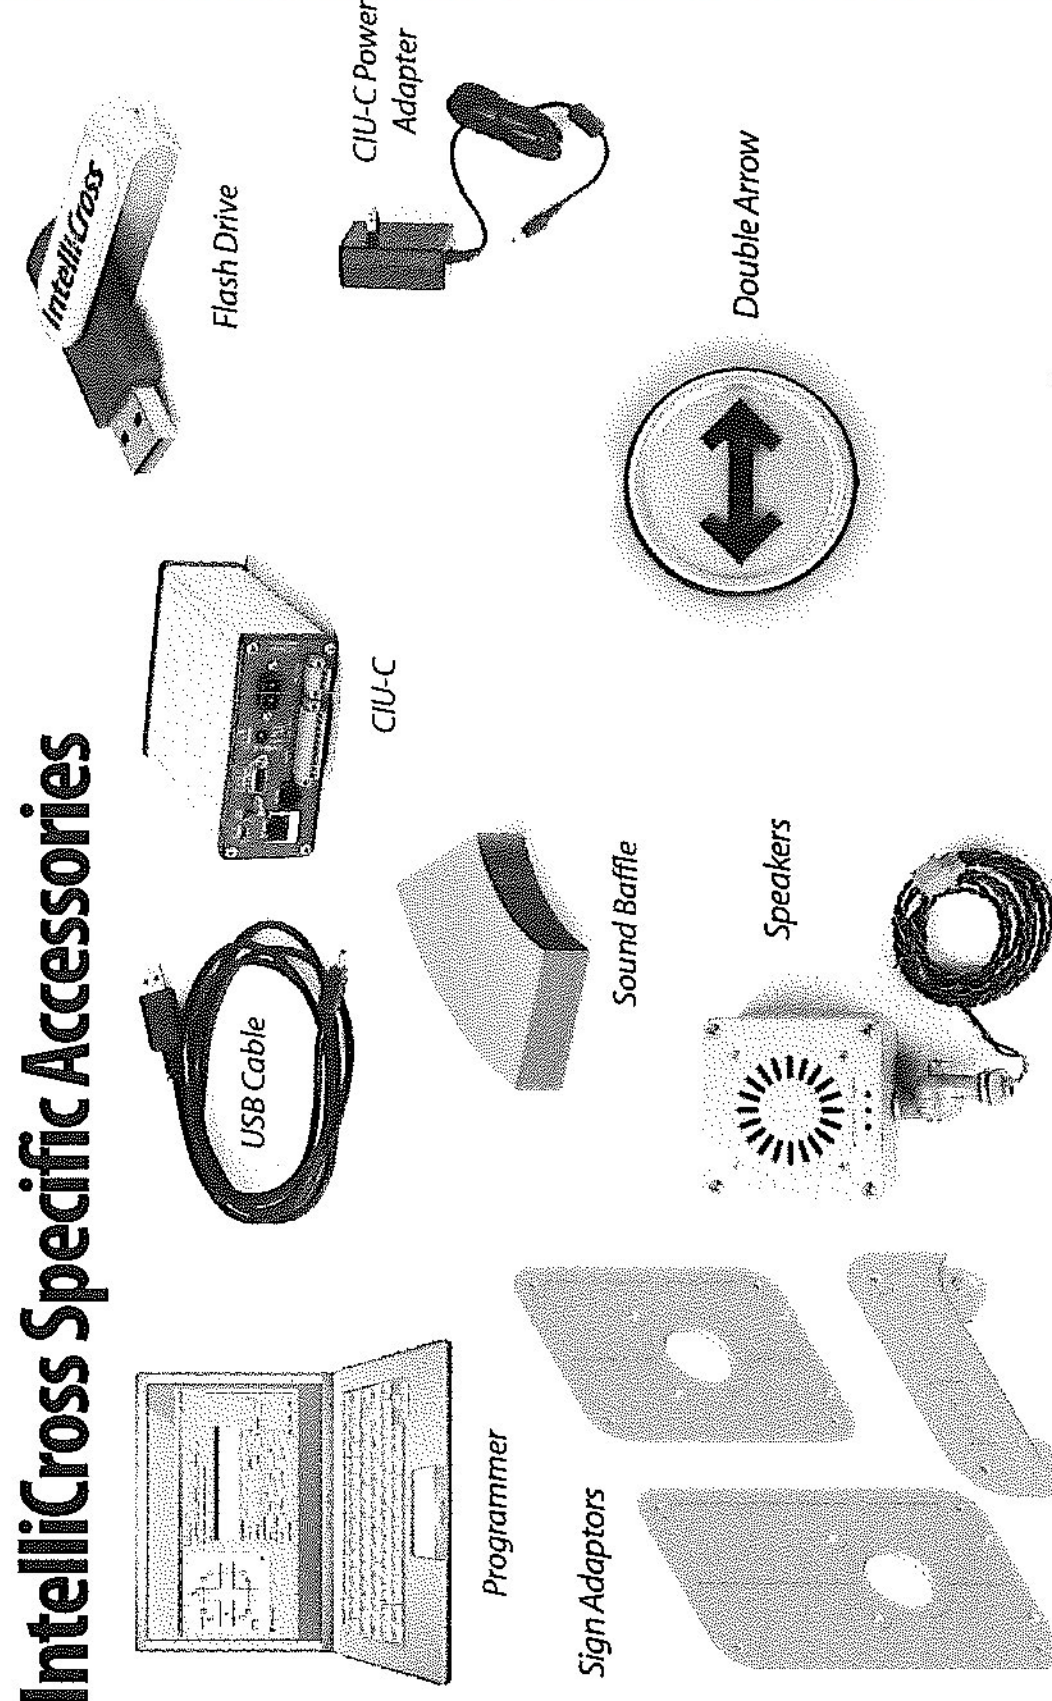

Improve Pedestrian Safety in Your City With Pelco's IntelliCross

► 2-Piece Installation

Articulating Bracket
Allows for accurate alignment with the crosswalk without the use of shims by articulating 15 degrees left or right from center

Easy Access Removable Cover

8 Position Rotatable Vibrating Arrow

- Vibractile arrow
- Raised arrow plunger
- Cane Friendly
- Easy to change

Latching LED Indicator

Impact Resistant

Programming Highlights

- Powerline Communications
- Independent Volume Controls
- Synchronized Sound Operation
- Wireless Button Configuration

**5 Year Warranty
Made in the USA**

► Optional CIU-C Benefits

- Button Configuration
- Firmware Updates
- Custom Sound Updates
- Ethernet Remote to Central Location
- Button Health Monitoring

Accessories & Supporting Products

► IntelliCross Specific Accessories

► Signs

EAST COAST SIGNALS APPROVED FOR SUBMITTAL 7-27-17 MSF