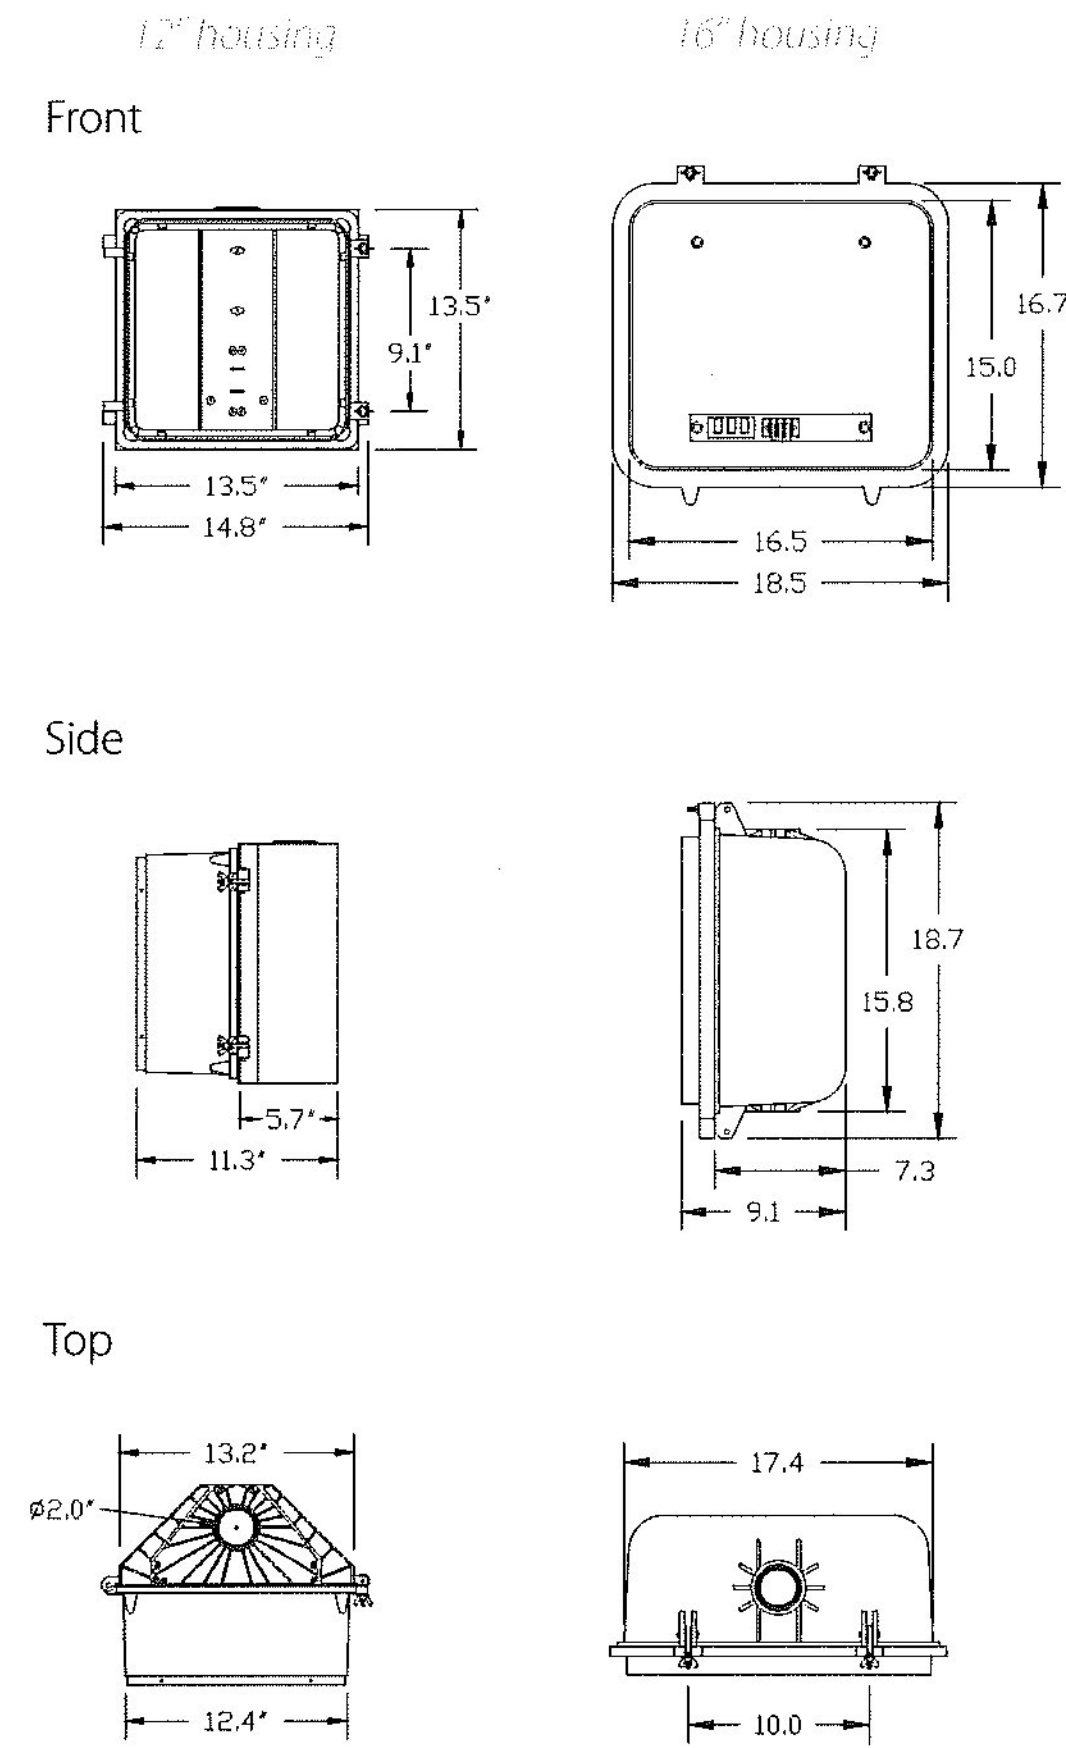

Pedestrian Signal Housing

Dimensions rounded to the nearest 0.1"

12" 2-section with tunnel visors
16" with Vantage Visor
Hand/Man modules (sold separately)

To learn more about McCain's Integrated Traffic Solutions, please contact 1-800-451-2709 or call (761) 727-8100

Standard Features

- Stainless steel hardware includes hinge pins (detent-type clevis or roll) and eye bolt/wing nuts (latch)
- Terminal block with quick-disconnect fittings on one side of each terminal position and screw clamps on the other side

General Specifications

Dimensions*:	12" Housing	16" Housing
Housing:	13.2" H x 13.2" W x 5.7" D	15.8" H x 17.4" W x 7.3" D
Door (incl. tabs):	13.5" H x 15.0" W x 5.6" D	18.7" H x 18.5" W x 1.8" D
Overall:	14.0" H x 15.0" W x 11.3" D	18.7" H x 18.5" W x 9.1" D
Material:	Polycarbonate: Ultraviolet and heat stabilized, flame retardant, permanently colored, 10% fiberglass reinforcement (12" standard, 16" optional) Aluminum: Type 360, reduced corrosion, increased powder coat adhesion	
Finish(es):	Polycarbonate: Colored resins integral to housing Aluminum: Powder coated	
Color(s):	Federal yellow, signal green, black, or custom colors	
Access:	Front door (1), 16": hinged top or bottom 12": hinged left or right	
Latching System:	Eye bolt assemblies	
Mounting:	Standard signal hardware	
Environmental:	Operating temperature: -37°C to +74°C Humidity: 0 to 95% (non-condensing)	
Shipping Weight:	12": Poly 5 lbs, Al 9 lbs 16": Poly 9 lbs, Al 10 lbs	

* Dimensions are approximate and vary based on material used

16" Vantage Visor (sold separately)

16" Tunnel visor (sold separately)

16" Clamshell mount (sold separately)