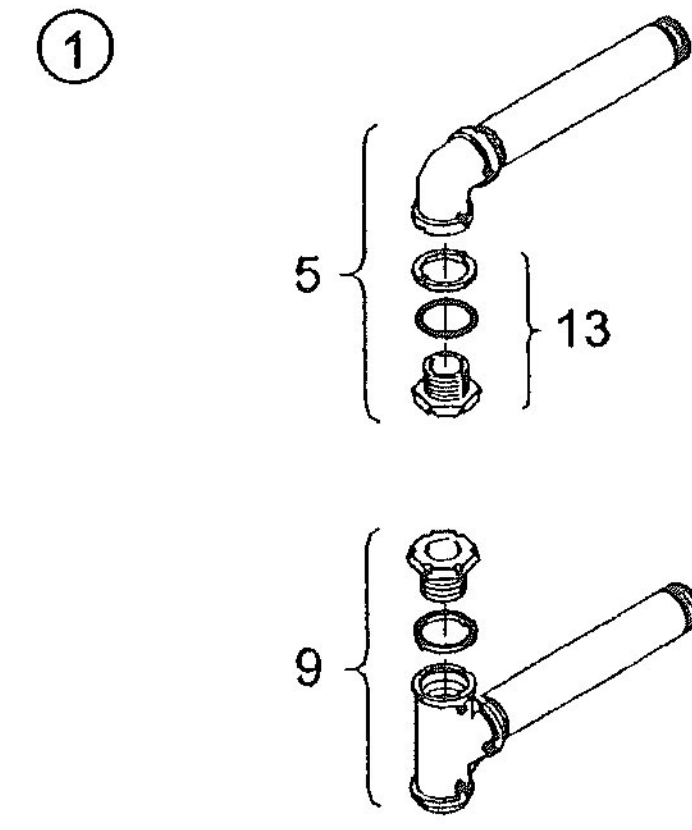

RIGID SIGNAL MTGS Iron Side-of-Pole, 1 1/2"

ITEM	DESCRIPTION	PART NO.
UPPER & LOWER ARM ASSY:		
①	1-Way w/ 10" Nipples, Iron	SE-3167
②	1-Way ICC Ped Hd w/ 12" Nipples, Iron	SE-3248
③	2-Way Tandem w/ 10" Nipples, Iron	SE-3173
④	2-Way, Iron	SE-3170
UPPER ARM ASSY:		
5	1-Way w/ 10" Nipple, Iron	SE-3165
6	1-Way w/ 12" Nipple, Iron	SE-3246
7	2-Way Tandem w/ 10" Nipples, Iron	SE-3171
8	2-Way, Iron	SE-3168
LOWER ARM ASSY:		
9	1-Way w/ 10" Nipple, Iron	SE-3166
10	1-Way w/ 12" Nipple, Iron	SE-3247
11	2-Way Tandem w/ 10" Nipples, Iron	SE-3172
12	2-Way, Iron	SE-3169
13	UPPER ASSY KIT, Iron	SE-3150

- Notes:**
1. All assemblies are supplied standard with stainless steel fasteners.
 2. See section T11 for available hubs.
 3. Please specify options when ordering.

OPTIONS
PAINT

Black Paint