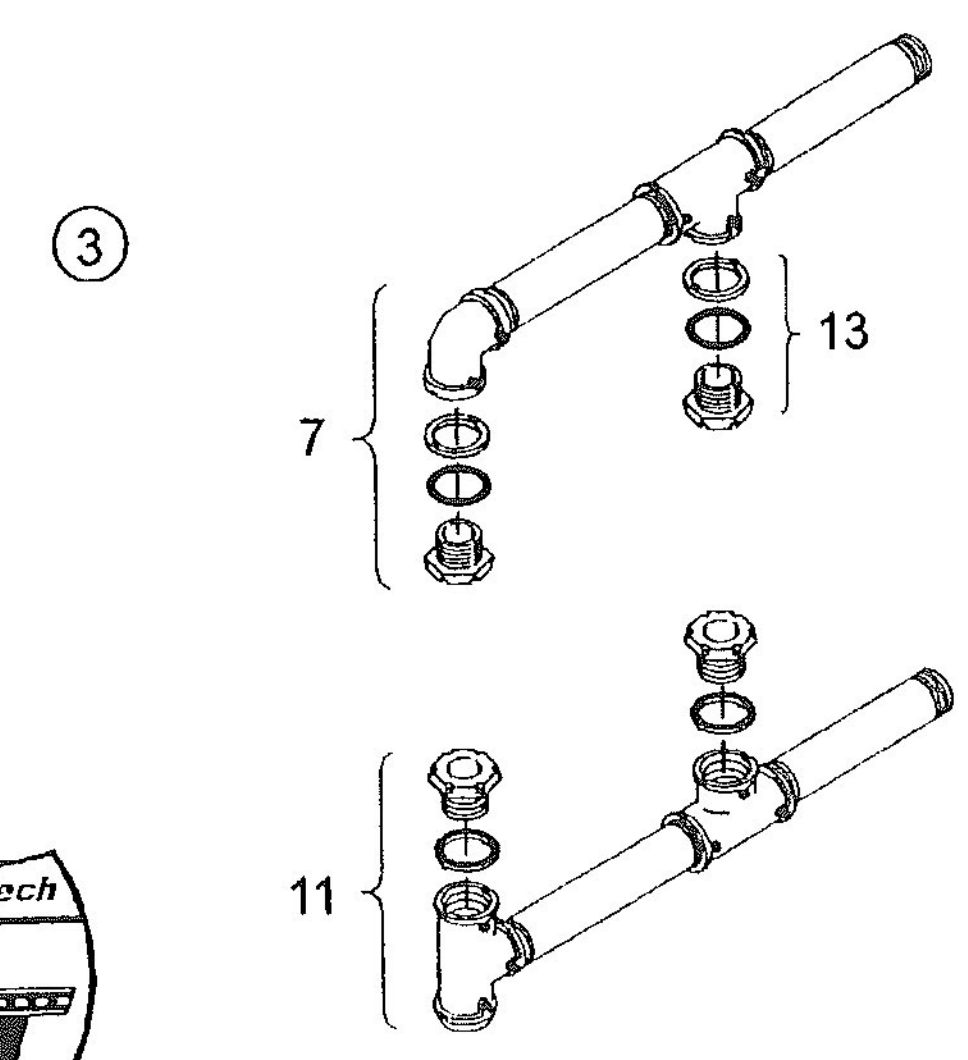

RIGID SIGNAL MTGS Iron Side-of-Pole, 1 1/2"

ITEM	DESCRIPTION	PART NO.
UPPER & LOWER ARM ASSY:		
①	1-Way w/ 10" Nipples, Iron	SE-3167
②	1-Way ICC Ped Hd w/ 12" Nipples, Iron	SE-3248
③	2-Way Tandem w/ 10" Nipples, Iron	SE-3173
④	2-Way, Iron	SE-3170
UPPER ARM ASSY:		
5	1-Way w/ 10" Nipple, Iron	SE-3165
6	1-Way w/ 12" Nipple, Iron	SE-3246
7	2-Way Tandem w/ 10" Nipples, Iron	SE-3171
8	2-Way, Iron	SE-3168
LOWER ARM ASSY:		
9	1-Way w/ 10" Nipple, Iron	SE-3166
10	1-Way w/ 12" Nipple, Iron	SE-3247
11	2-Way Tandem w/ 10" Nipples, Iron	SE-3172
12	2-Way, Iron	SE-3169
13	UPPER ASSY KIT, Iron	SE-3150

- Notes:**
1. All assemblies are supplied standard with stainless steel fasteners.
 2. See section T11 for available hubs.
 3. Please specify options when ordering.

OPTIONS
PAINT

Black Paint