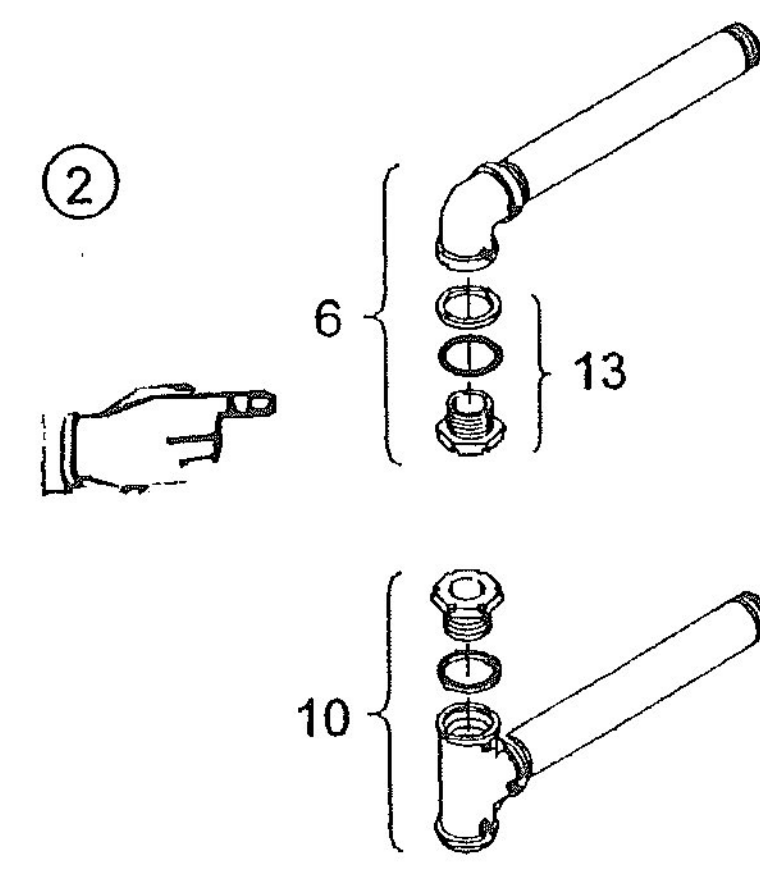

RIGID SIGNAL MTGS Iron Side-of-Pole, 1 1/2"

ITEM	DESCRIPTION	PART NO.
UPPER & LOWER ARM ASSY:		
①	1-Way w/ 10" Nipples, Iron	SE-3167
②	1-Way ICC Ped Hd w/ 12" Nipples, Iron	SE-3248
③	2-Way Tandem w/ 10" Nipples, Iron	SE-3173
④	2-Way, Iron	SE-3170
UPPER ARM ASSY:		
5	1-Way w/ 10" Nipple, Iron	SE-3165
6	1-Way w/ 12" Nipple, Iron	SE-3246
7	2-Way Tandem w/ 10" Nipples, Iron	SE-3171
8	2-Way, Iron	SE-3168
LOWER ARM ASSY:		
9	1-Way w/ 10" Nipple, Iron	SE-3166
10	1-Way w/ 12" Nipple, Iron	SE-3247
11	2-Way Tandem w/ 10" Nipples, Iron	SE-3172
12	2-Way, Iron	SE-3169
13	UPPER ASSY KIT, Iron	SE-3150

- Notes:**
1. All assemblies are supplied standard with stainless steel fasteners.
 2. See section T11 for available hubs.
 3. Please specify options when ordering.

OPTIONS
PAINT

Black Paint